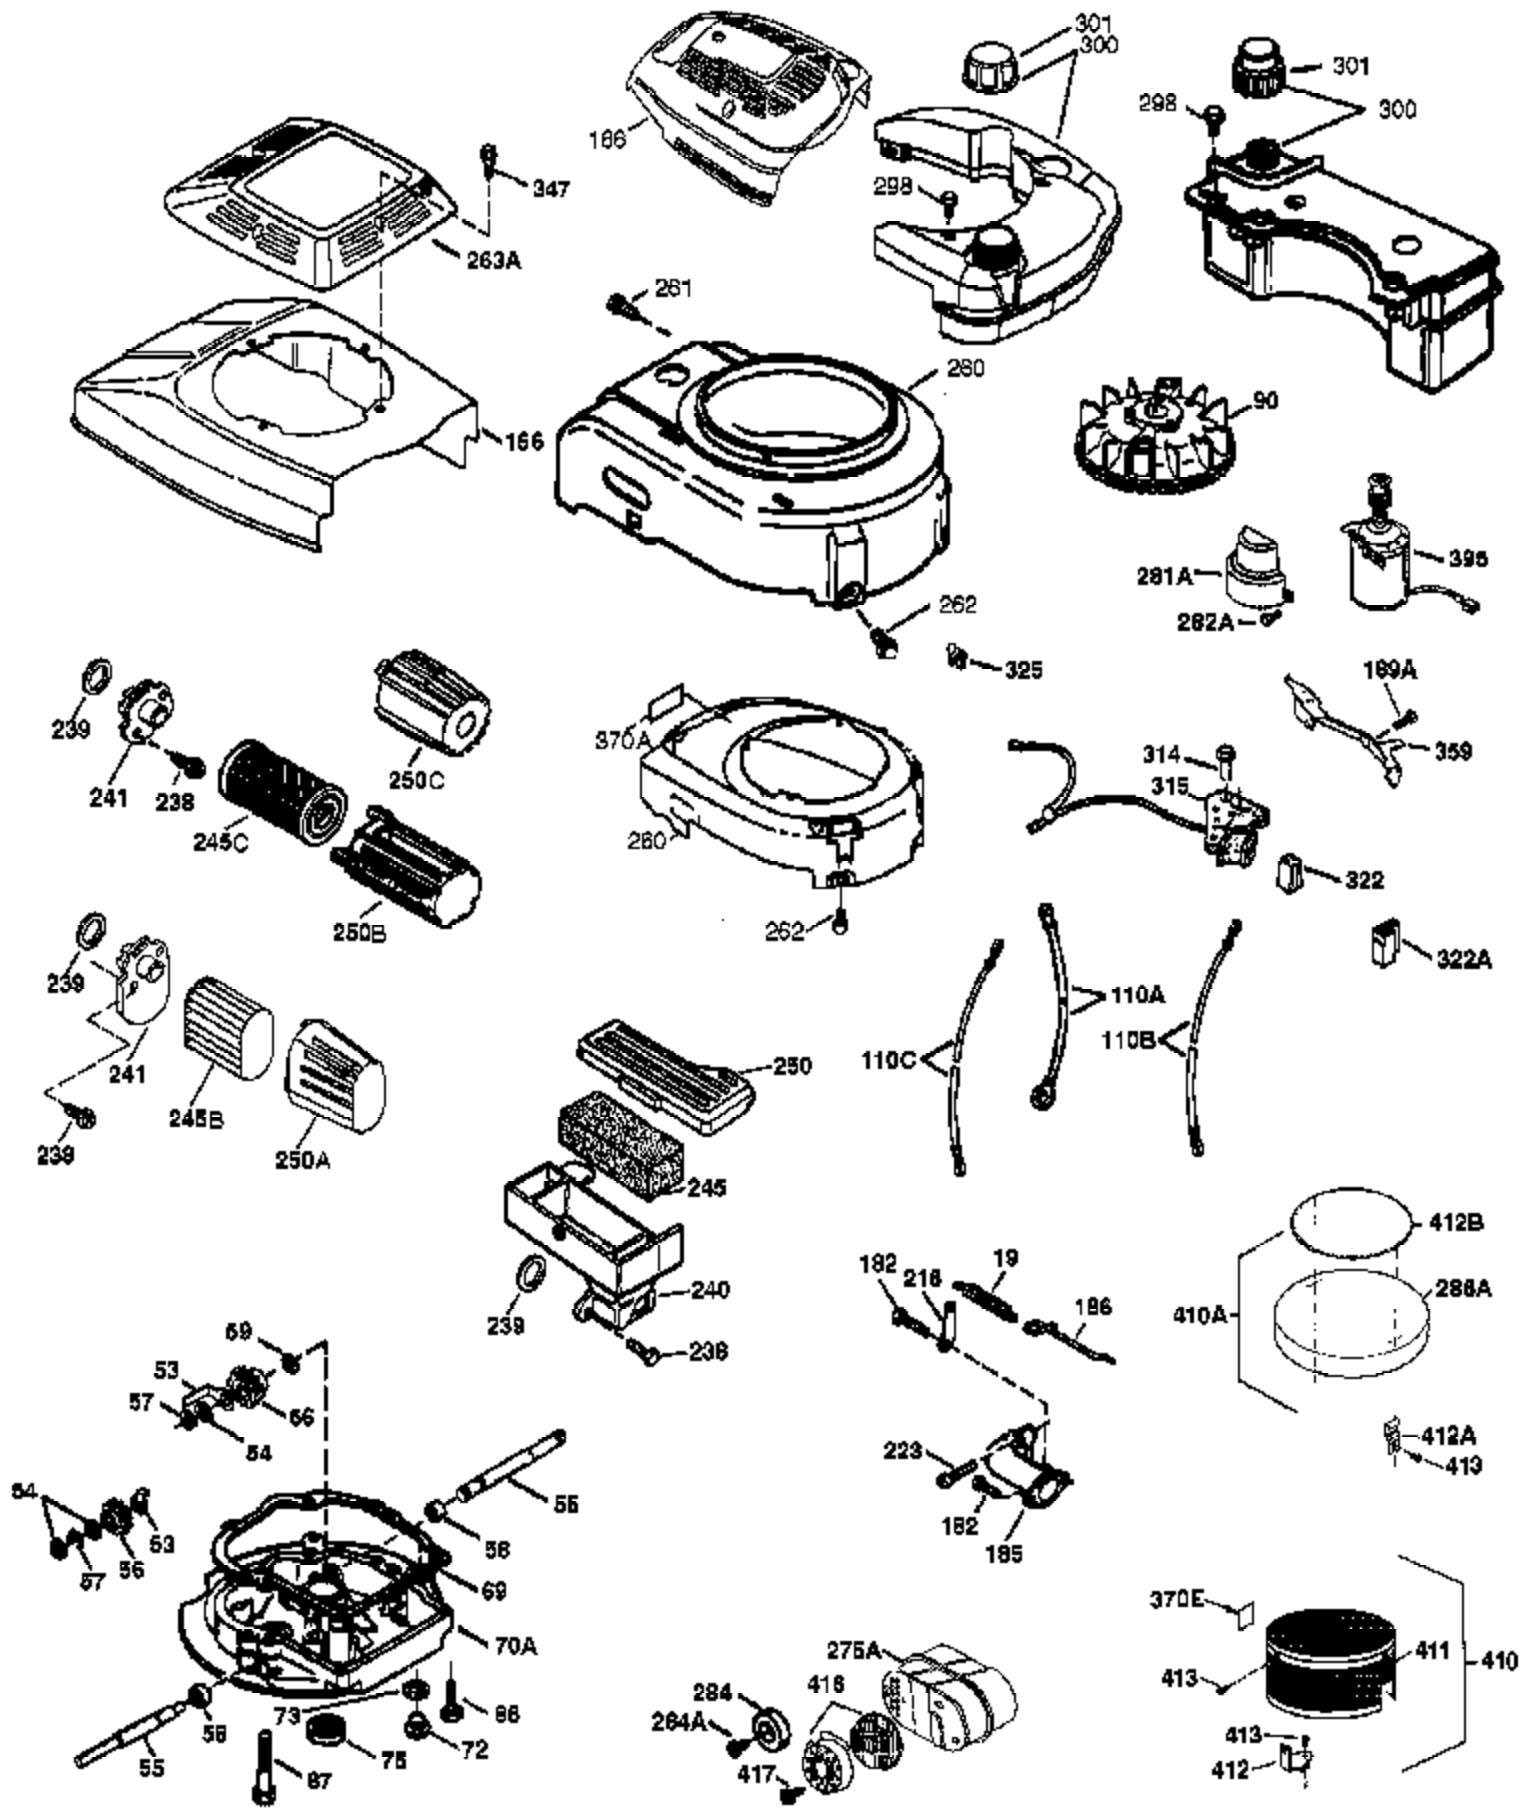

Ref #	Part Number	Qty	Description
182	6201	2	Screw, 1/4-28 x 7/8"
184	26756	1	* Carburetor To Intake Pipe Gasket
185	36785	1	Intake Pipe
186	34337	1	Governor Link
189	650839	2	Screw, (1/4-20 x 27/64")
191	36559A	1	Brake Bracket Assy.
200	33131A	1	Control Bracket (Incl. 202 thru 206)
202	36482	1	Compression Spring
203	31342	1	Compression Spring
204	651029	1	Screw, Torx T-10, 5-40 x 7/16"
205	651019	1	Screw, Torx T-10, 6-32 x 41/64"
207	34336	1	Throttle Link
209	30200	2	Screw, 10-24 x 9/16"
210	27793	1	Conduit Clip
211	28942	1	Screw, 10-32 x 3/8"
223	650451	2	Screw, 1/4-20 x 1"
224	36786	1	* Intake Pipe Gasket
238	650932	2	Screw, 10-32 x 49/64")
239	34338	1	* Air Cleaner Gasket
245	36905	1	Air Filter
250	37122	1	Air Filter Cover
260	36980	1	Blower Housing
261	30200	2	Screw, 10-24 x 9/16"
262	650831	2	Screw, 1/4-20 x 1/2"
275	36790A	1	Muffler
277	650988	2	Screw, 1/4-20 x 2-5/16"
285	35000A	1	Starter Cup
287	650926	2	Screw, 8-32 x 21/64"
290	29774	1	Fuel Line (Bulk)
292	26460	2	Fuel Line Clamp
298	28763	3	Screw, 10-32 x 35/64"
300	36916	1	Fuel Tank (Incl. 292 & 301)
301	36246	1	Fuel Cap
305	35647	1	Oil Fill Tube
306	36996	1	* "O"-Ring
307	35499	1	"O"-Ring
309	650562	1	Screw, 10-32 x 1/2"
310	35648	1	Dipstick
313	34080	1	Spacer
370K	36695	1	Starter Decal
370A	36261	1	Lubrication Decal
370C	37318	1	Primer Decal
380	632800	1	Carburetor (Incl. 184)
390	590739	1	Rewind Starter (NOTE: This engine could have been built with 590702 starter).
400	36792B	1	* Gasket Set (Incl. items marked PK in notes). Incl. Part #s 26756 (1), 28833 (1), 34338 (1), 36783 (1), 36786 (1), 36787 (1), 36832 (1), 36996 (1), 37130 (1)
416	36085	1	Spark Arrestor Kit (Incl. 417)(Optional)
417	650821	1	Screw, 10-32 x 1/2" (Optional)
420	730225A	1	SAE 30 4-Cycle Engine Oil (Quart)