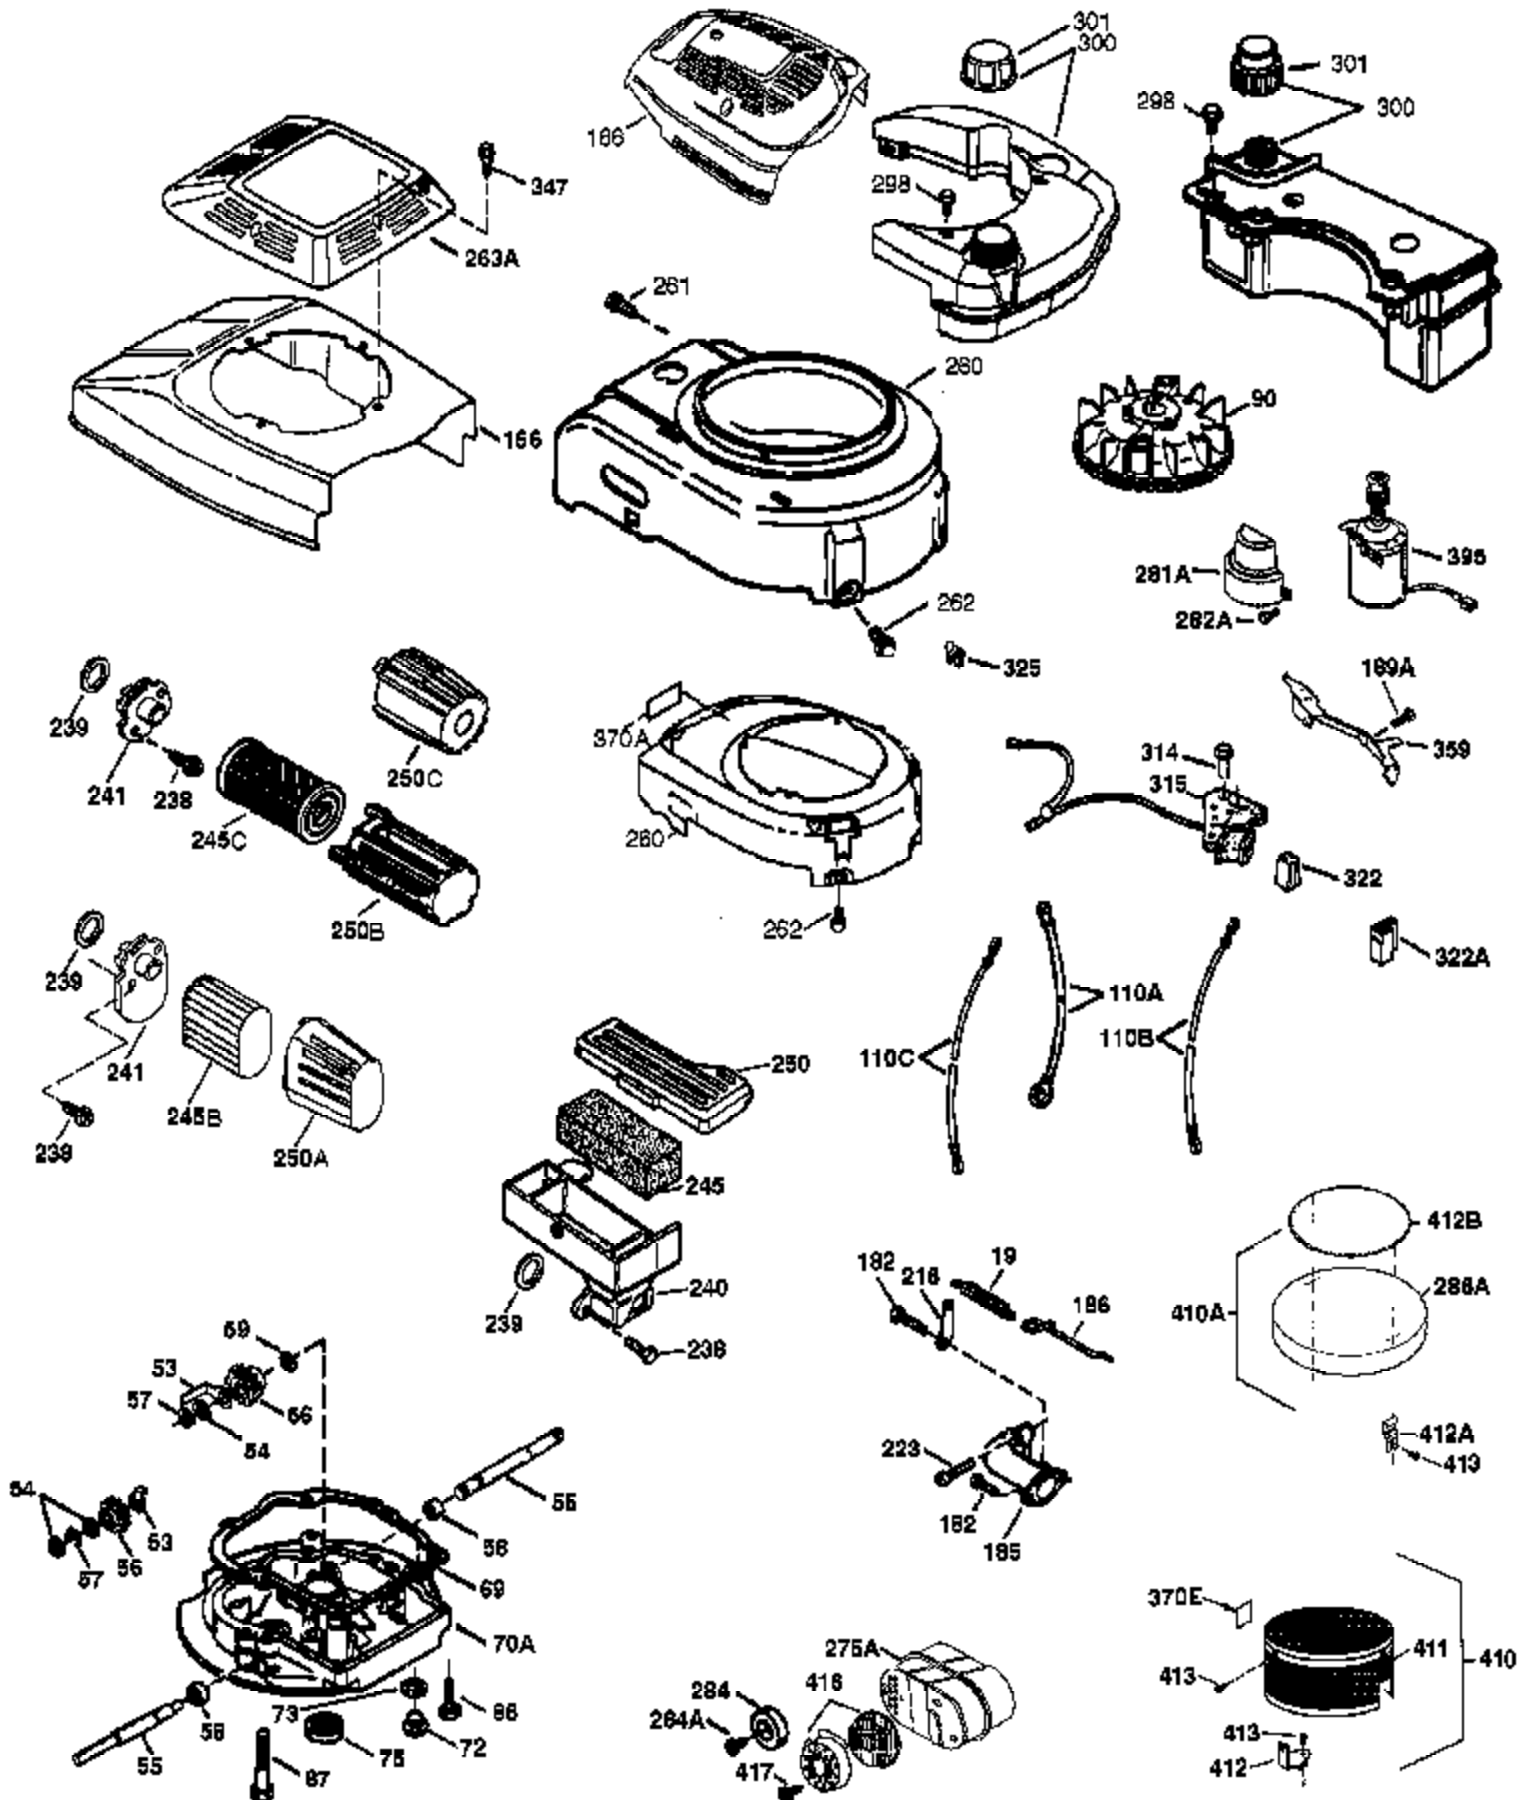

Ref #	Part Number	Qty	Description
19	36281	1	Extension Spring
41	36070	1	Piston & Pin Ass'y. (Std.) (Incl. 43)
41	36071	1	Piston & Pin Ass'y. (.010" OS) (Incl. 43)
69	37609	1	* Mounting Flange Gasket
72	37614	1	Oil Drain Plug
73	28833	1	Drain Plug Gasket
75	27897	1	Oil Seal
86	650488	6	Screw, 1/4-20 x 1-1/4"
90	611112	1	Flywheel
182	6201	2	Screw, 1/4-28 x 7/8"
185	36785	1	Intake Pipe
186	32653	1	Governor Link
216	33086	1	R.P.M. Adjusting Lever
223	650451	2	Screw, 1/4-20 x 1"
238	650932	2	Screw, 10-32 x 49/64"
239	34338	1	* Air Cleaner Gasket
241	35797	1	Air Cleaner Collar
245	35066	1	Air Cleaner Filter
250	35065	1	Air Cleaner Cover
260	36980	1	Blower Housing
261	30200	2	Screw, 10-24 x 9/16"
262	650831	2	Screw, 1/4-20 x 1/2"
298	28763	3	Screw, 10-32 x 35/64"
300	36916	1	Fuel Tank (Incl. 292 & 301)
301	36246	1	Fuel Cap
370A	36261	1	Lubrication Decal
416	36085	1	Spark Arrestor Kit (Incl. 417)(Optional)
417	650821	1	Screw, 10-32 x 1/2" (Optional)
900	750826C	1	Replacement Engine, (Not available in California), order from 71-999
900	750860	1	Replacement Short Block, order from 71-999