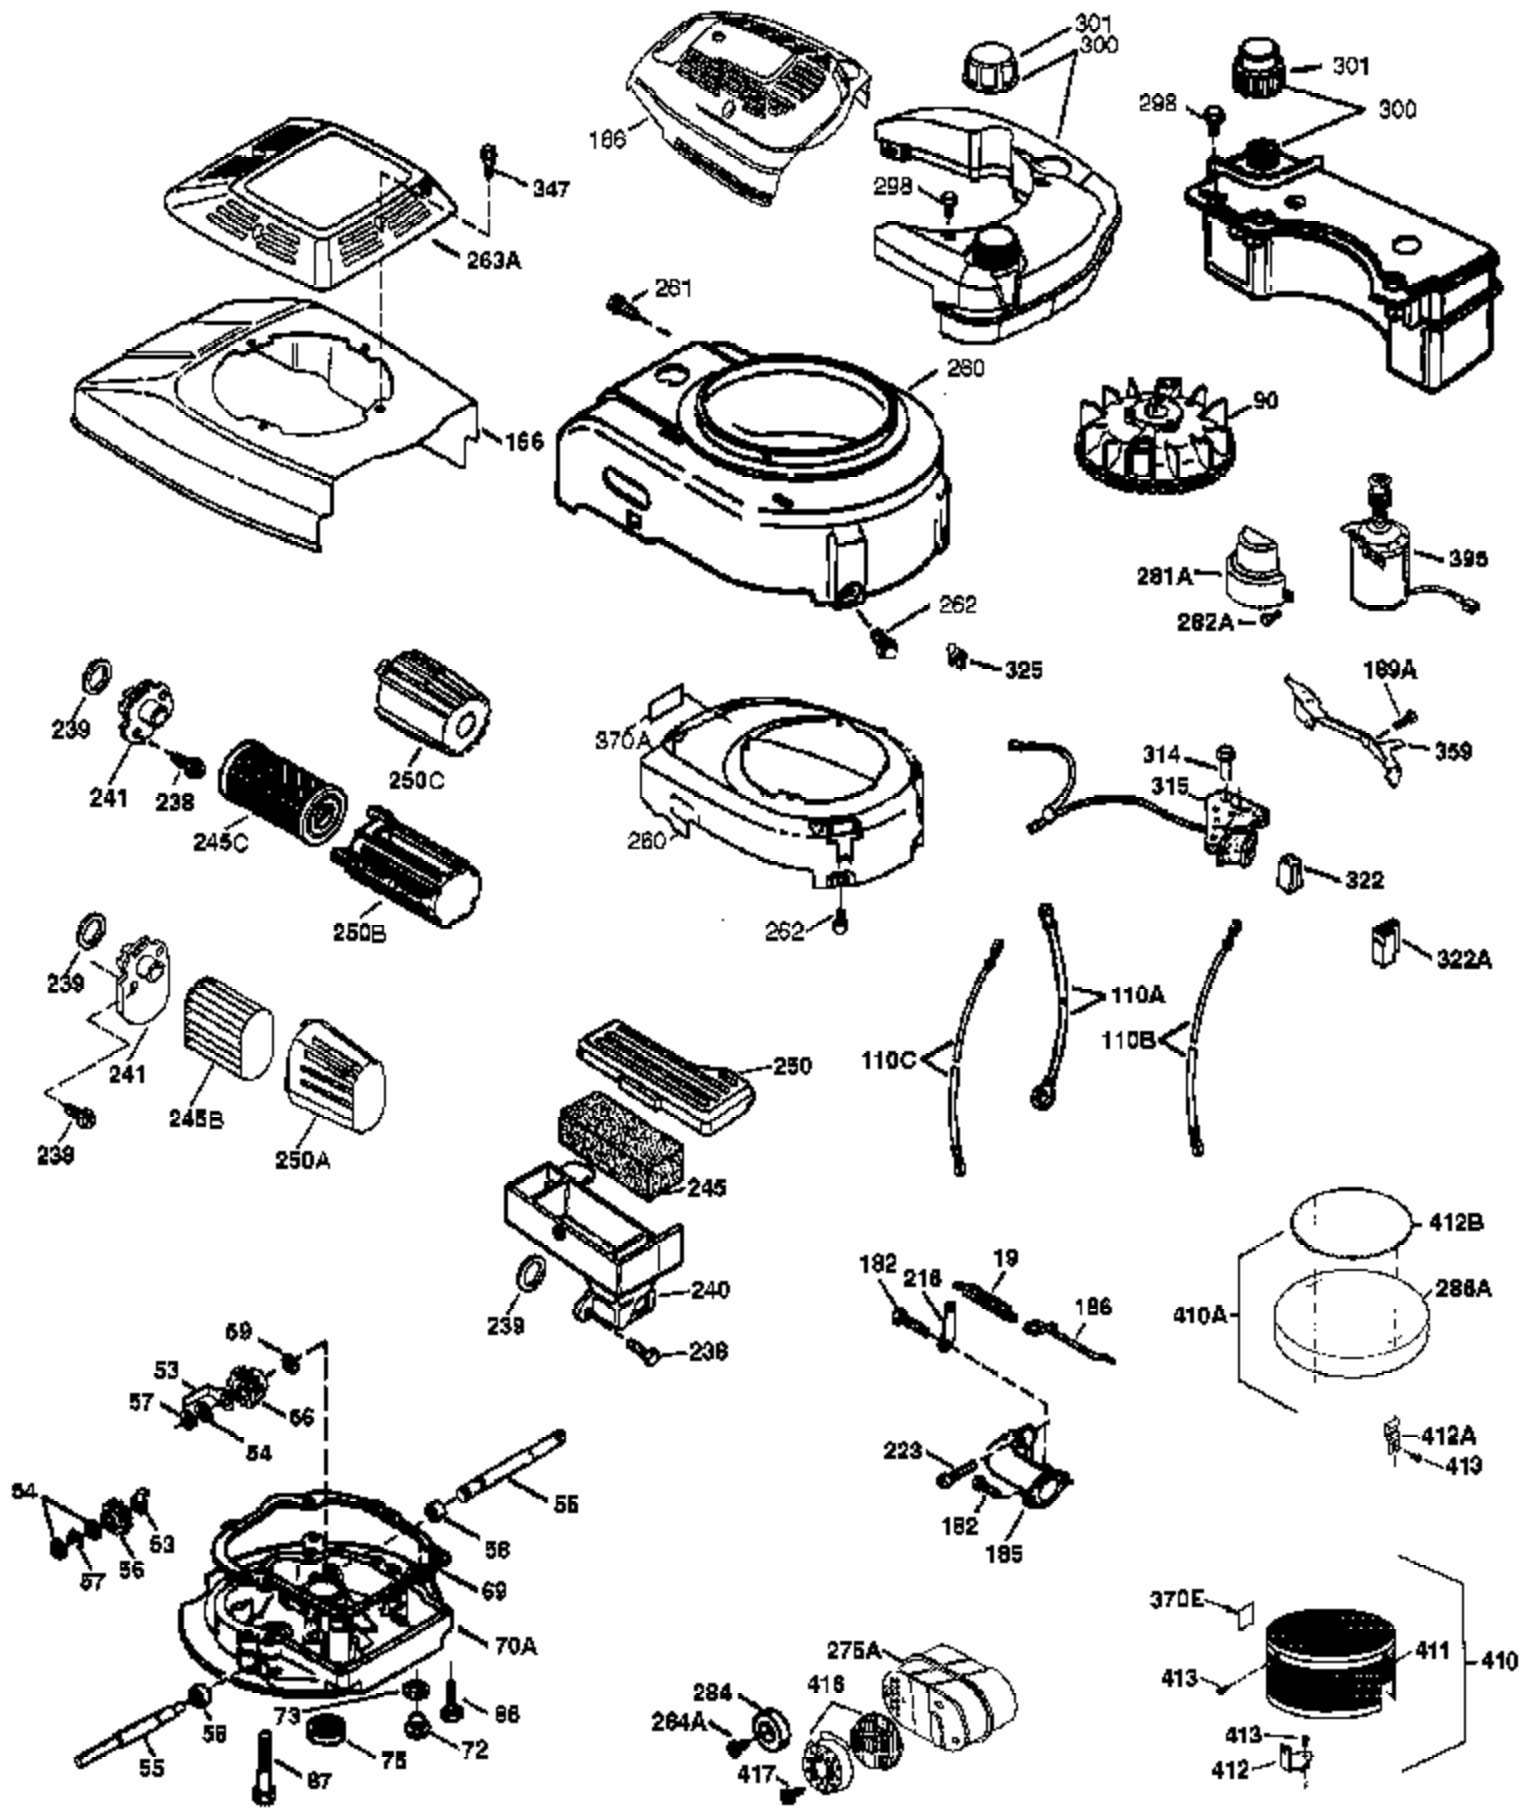

Ref #	Part Number	Qty	Description
19	36281	1	Extension Spring
41	36070	1	Piston & Pin Ass'y. (Std.) (Incl. 43)
41	36071	1	Piston & Pin Ass'y. (.010" OS) (Incl. 43)
69	35261	1	* Mounting Flange Gasket
72	36083	1	Oil Drain Plug
75	27897	1	Oil Seal
86	650488	6	Screw, 1/4-20 x 1-1/4"
90	611112	1	Flywheel
182	6201	2	Screw, 1/4-28 x 7/8"
185	36785	1	Intake Pipe
186	32653	1	Governor Link
216	33086	1	R.P.M. Adjusting Lever
223	650451	2	Screw, 1/4-20 x 1"
238	650932	2	Screw, 10-32 x 49/64"
239	34338	1	* Air Cleaner Gasket
241	35797	1	Air Cleaner Collar
245	35066	1	Air Cleaner Filter
250	35065	1	Air Cleaner Cover
260	36980	1	Blower Housing
261	30200	2	Screw, 10-24 x 9/16"
262	650831	2	Screw, 1/4-20 x 1/2"
298	28763	3	Screw, 10-32 x 35/64"
300	36916	1	Fuel Tank (Incl. 292 & 301)
301	36246	1	Fuel Cap
325	37152	1	Spring Clip
370A	36261	2	Lubrication Decal
416	36085	1	Spark Arrestor Kit (Incl. 417)(Optional)
417	650821	1	Screw, 8-32 x 3/8" (Optional)
900	750821C	1	Replacement Engine (Not Available in California) order from 71-999
900	750795C	1	Replacement S/B order from 71-999