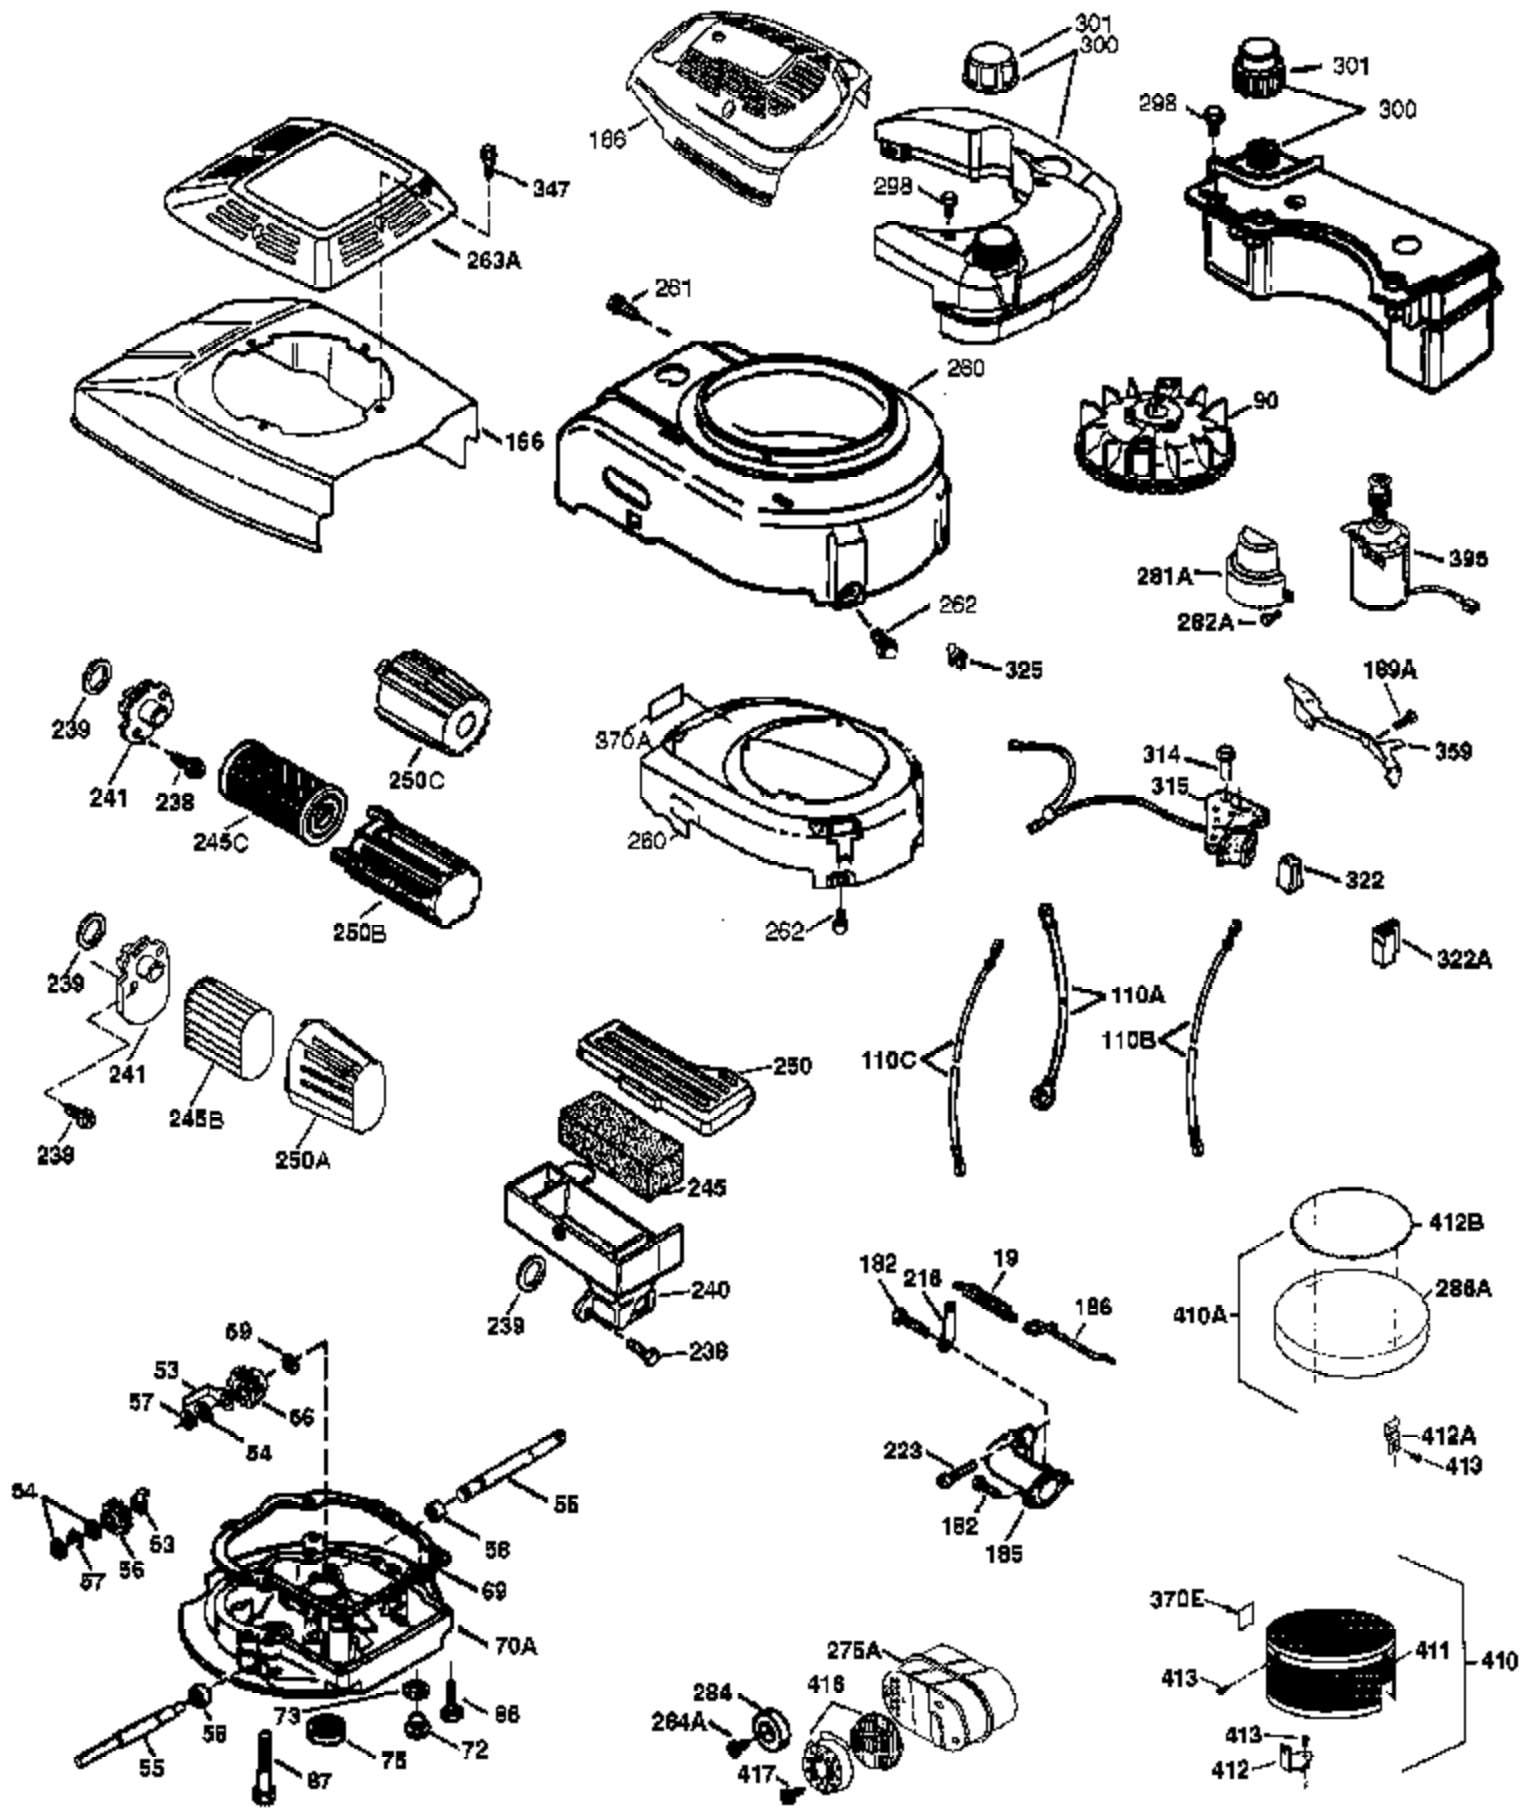

Ref #	Part Number	Qty	Description
19	36281	1	Extension Spring
41	36070	1	Piston & Pin Ass'y. (Std.) (Incl. 43)
41	36071	1	Piston & Pin Ass'y. (.010" OS) (Incl. 43)
69	35261	1	* Mounting Flange Gasket
72	36083	1	Oil Drain Plug
75	27897	1	Oil Seal
86	650488	6	Screw, 1/4-20 x 1-1/4"
90	611112	1	Flywheel
182	6201	2	Screw, 1/4-28 x 7/8"
185	36785	1	Intake Pipe
186	32653	1	Governor Link
216	33086	1	R.P.M. Adjusting Lever
223	650451	2	Screw, 1/4-20 x 1"
238	650932	2	Screw, 10-32 x 49/64"
239	34338	1	* Air Cleaner Gasket
241	35797	1	Air Cleaner Collar
245	35066	1	Air Cleaner Filter
250	35065	1	Air Cleaner Cover
260	36980	1	Blower Housing
261	30200	2	Screw, 10-24 x 9/16"
262	650831	2	Screw, 1/4-20 x 1/2"
298	28763	3	Screw, 10-32 x 35/64"
300	36916	1	Fuel Tank (Incl. 292 & 301)
301	36246	1	Fuel Cap
370A	36261	2	Lubrication Decal
416	36085	1	Spark Arrestor Kit (Incl. 417)(Optional)
417	650760	1	Screw, 8-32 x 3/8" (Optional)
900	0		Replacement Engine NONE
900	0	1	Replacement S/B 750796, order from 71 -999