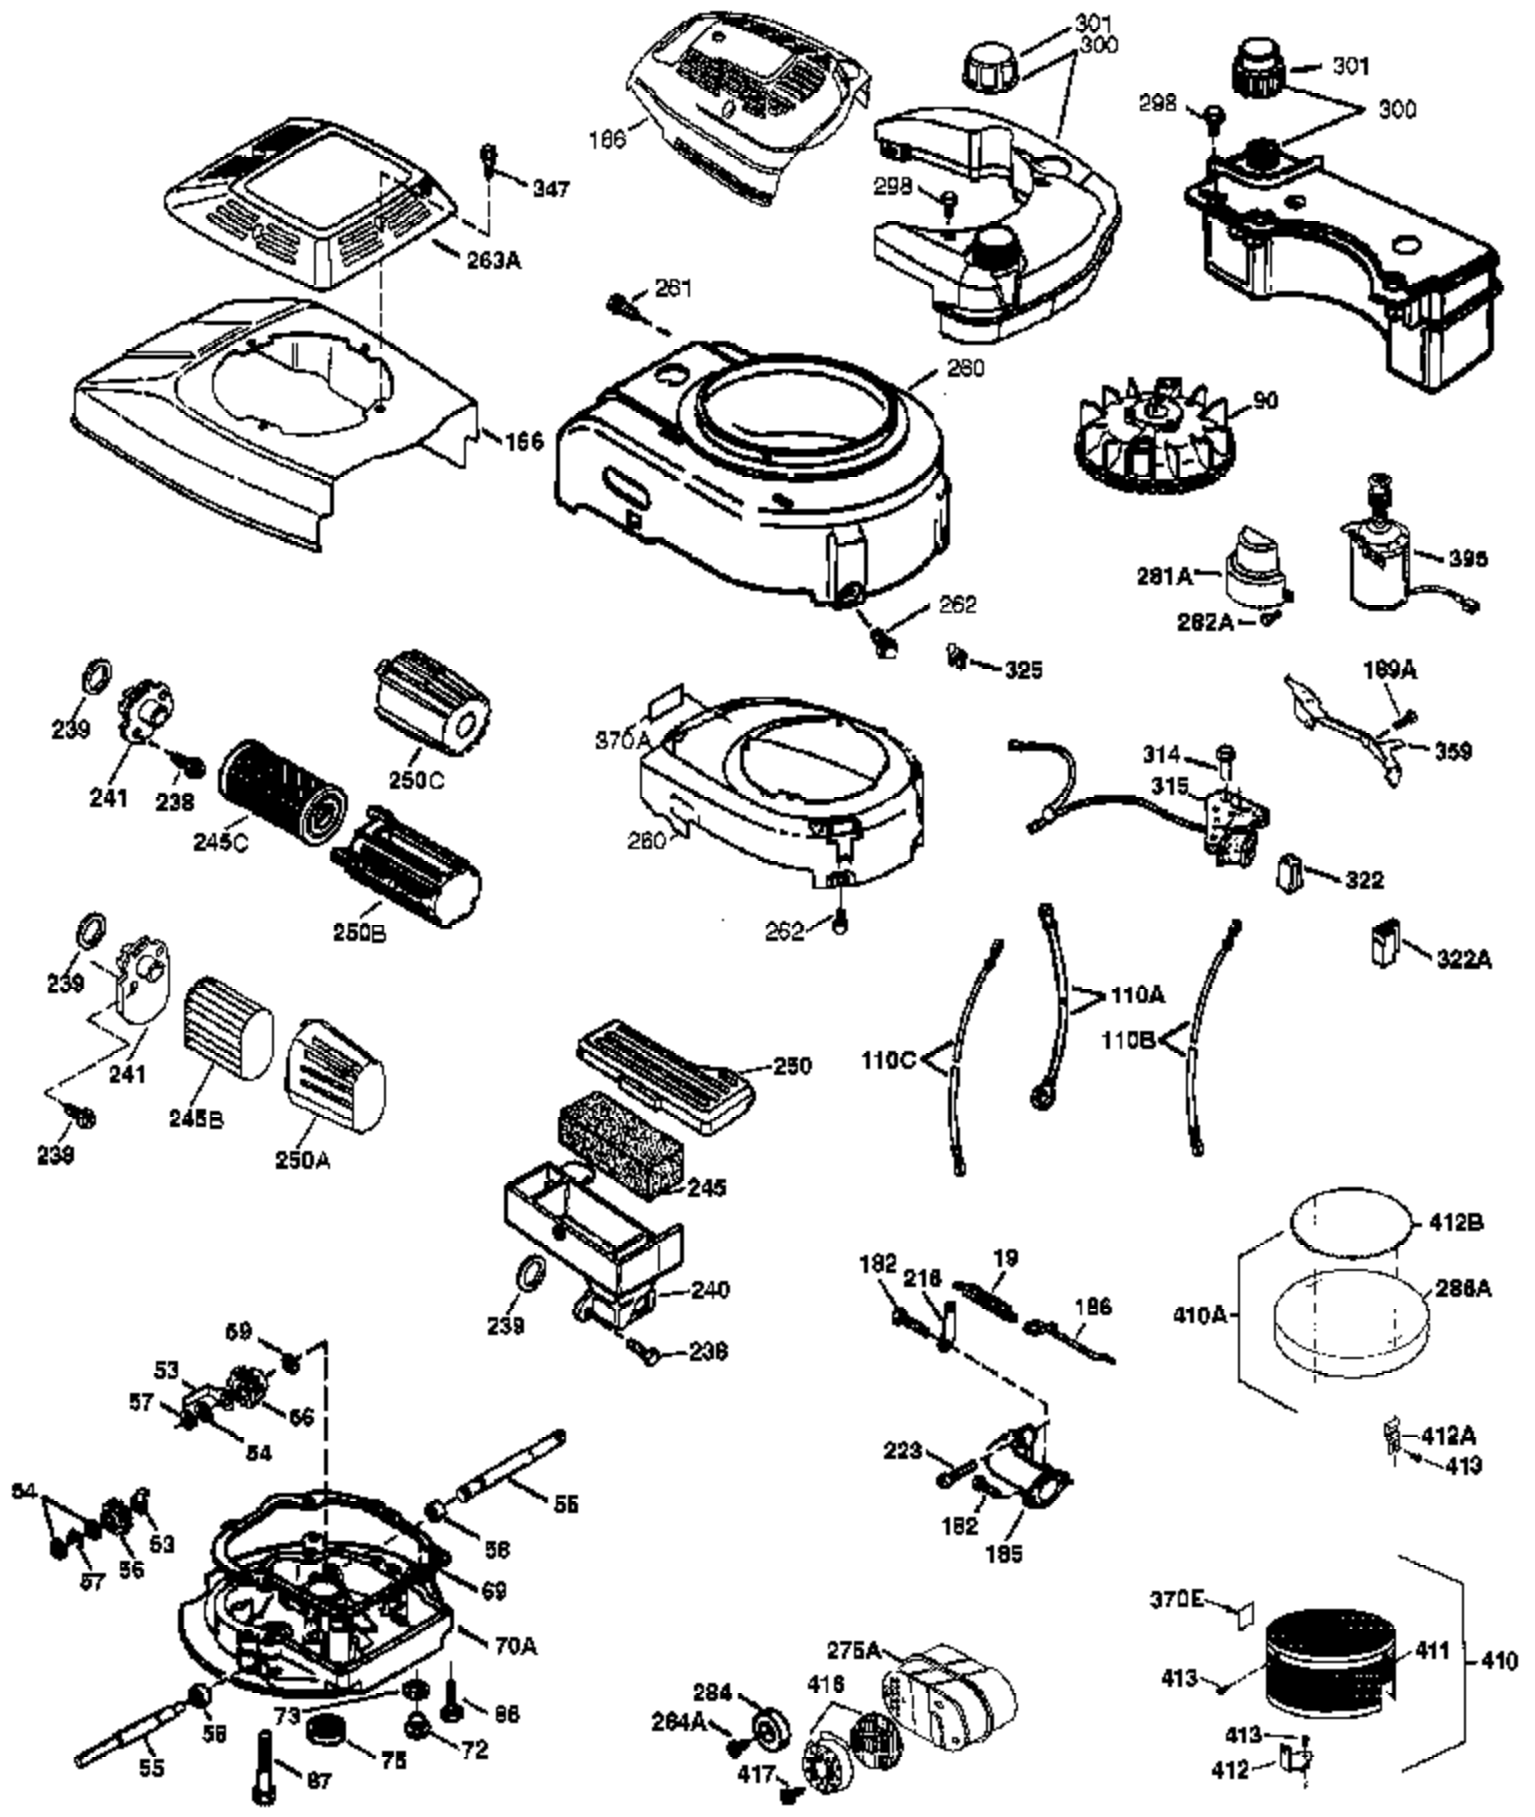

Ref #	Part Number	Qty	Description
19	36796	1	Extension Spring
41	36070	1	Piston & Pin Ass'y. (Std.) (Incl. 43)
41	36071	1	Piston & Pin Ass'y. (.010" OS) (Incl. 43)
69	35261	1	* Mounting Flange Gasket
72	30572	1	Oil Drain Plug (Incl. 73)
73	28833	1	Drain Plug Gasket
75	27897	1	Oil Seal
86	650488	6	Screw, 1/4-20 x 1-1/4"
90	611112	1	Flywheel
182	6201	2	Screw, 1/4-28 x 7/8"
185	36785	1	Intake Pipe
186	36255	1	Governor Link
223	650451	2	Screw, 1/4-20 x 1"
238	650806	2	Screw, 10-32 x 5/8"
239	34338	1	* Air Cleaner Gasket
240	36743	1	Air Cleaner Body
245	36745	1	Air Cleaner Filter
250	36744	1	Air Cleaner Cover
260	36800	1	Blower Housing
261	30200	2	Screw, 10-24 x 9/16"
262	650831	2	Screw, 1/4-20 x 1/2"
263A	36758	1	Starter Grill
298	28763	3	Screw, 10-32 x 35/64"
300	36757	1	Fuel Tank (Incl. 292 & 301)
301	36246	1	Fuel Cap
370A	36261	2	Lubrication Decal
416	36085	1	Spark Arrestor Kit (Incl. 417)(Optional)
417	650760	1	Screw, 8-32 x 3/8" (Optional)