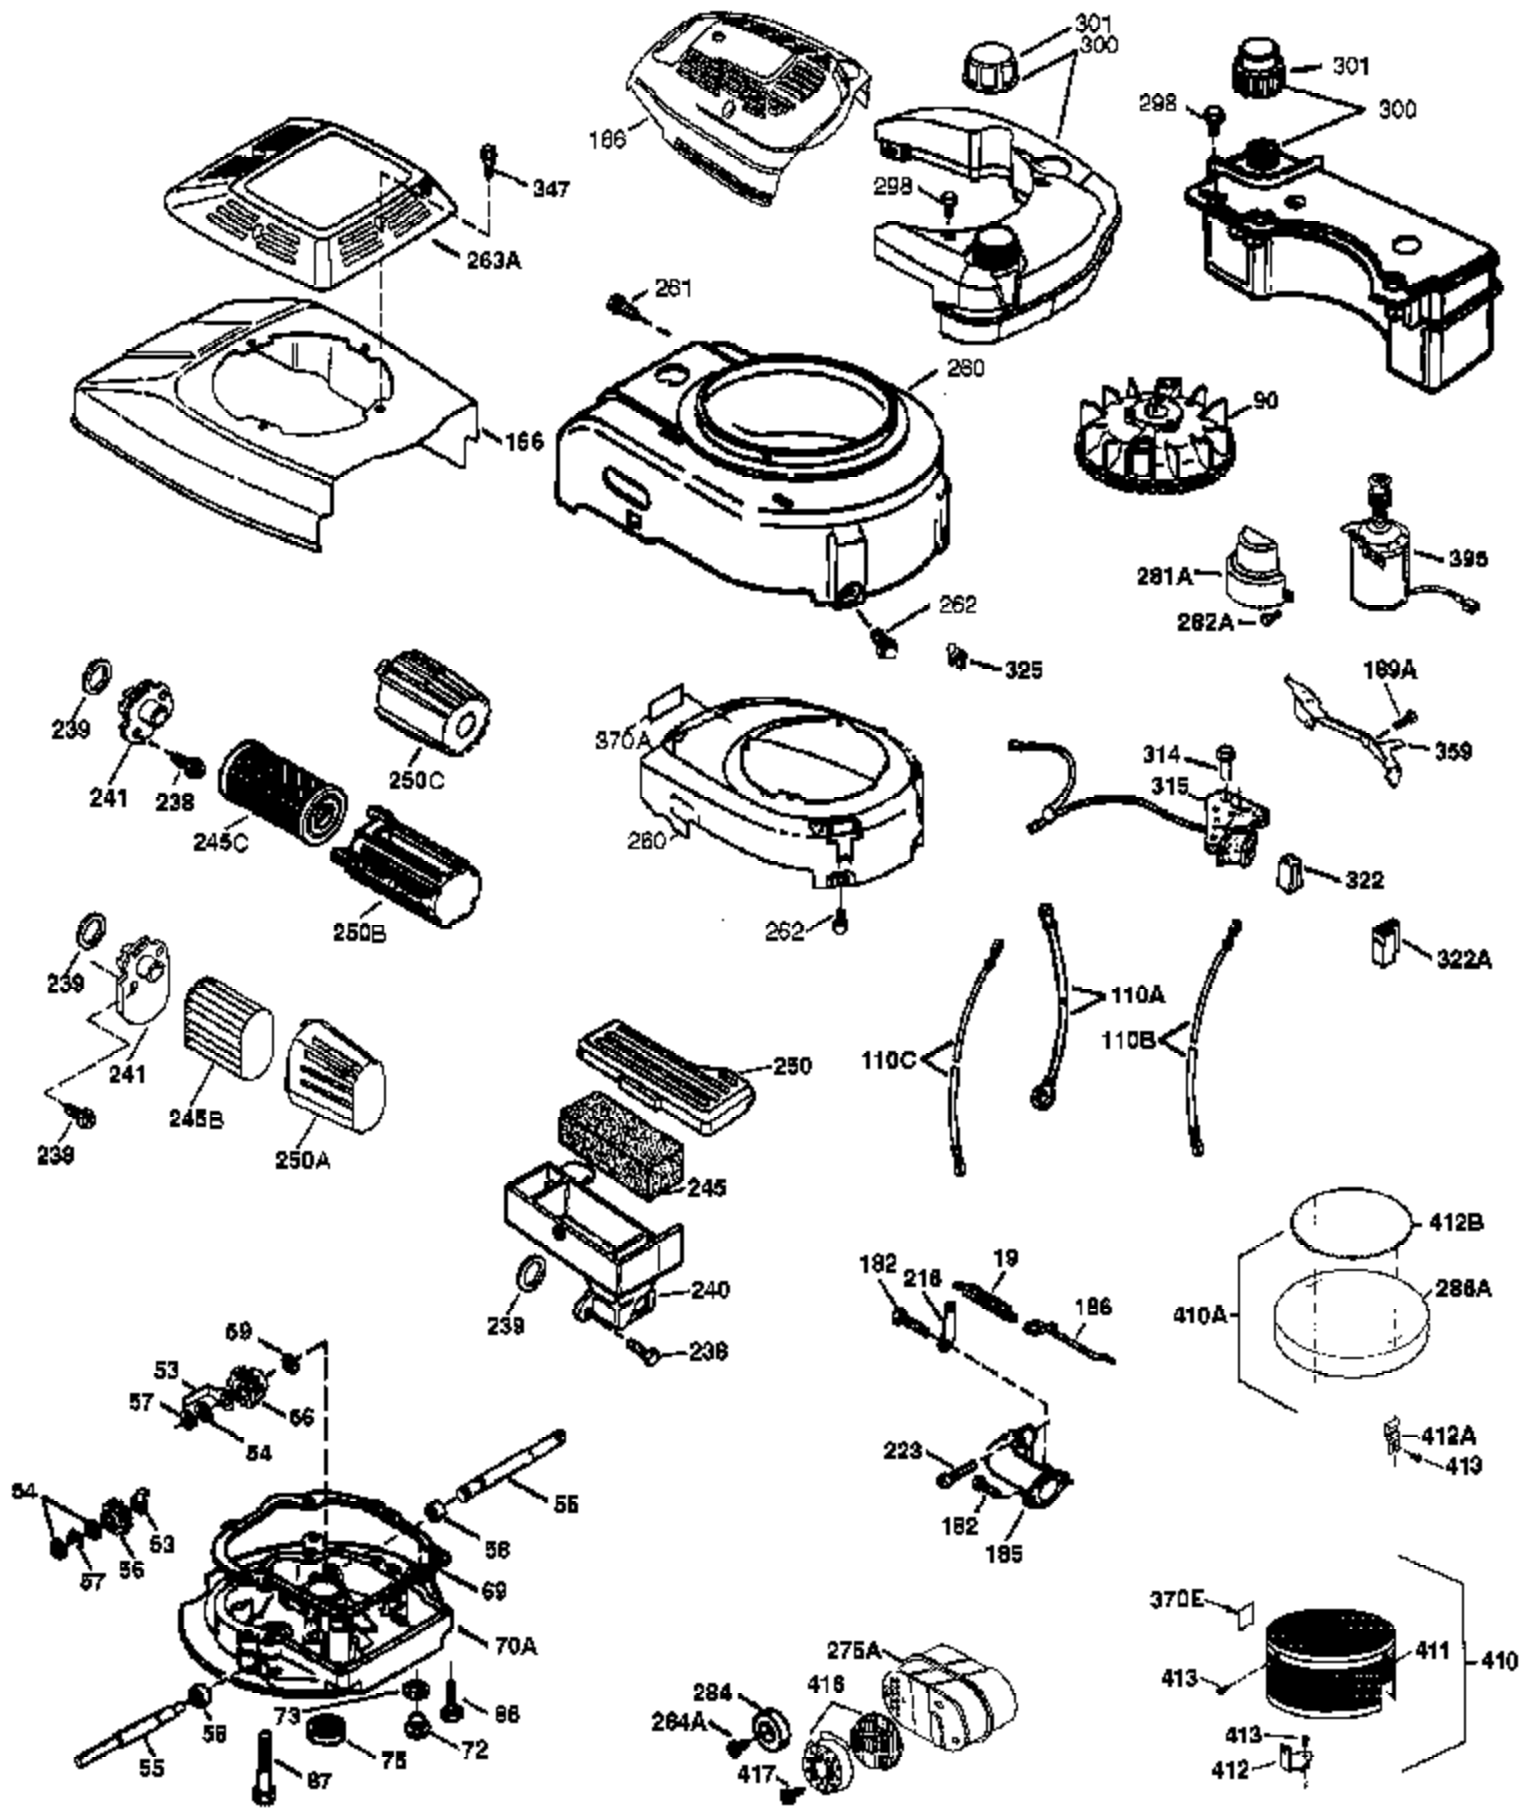

Ref #	Part Number	Qty	Description
	19 36796	1	Extension Spring
	41 40025	1	Piston & Pin Ass'y. (Std.) (Incl. 43)
	41 40026	1	Piston & Pin Ass'y. (.010" OS) (Incl. 43)
	69 35261	1	* Mounting Flange Gasket
	72 36083	1	Oil Drain Plug
	75 27897	1	Oil Seal
	86 650488	6	Screw, 1/4-20 x 1-1/4"
	90 611112	1	Flywheel
110A	36230	1	Ground Wire
182	6201	2	Screw, 1/4-28 x 7/8"
185	36785	1	Intake Pipe
186	36255	1	Governor Link
223	650451	2	Screw, 1/4-20 x 1"
238	650806	2	Screw, 10-32 x 5/8"
239	34338	1	* Air Cleaner Gasket
240	36743	1	Air Cleaner Body
245	36745	1	Air Cleaner Filter
250	36744	1	Air Cleaner Cover
260	36800	1	Blower Housing
261	30200	2	Screw, 10-24 x 9/16"
262	650831	2	Screw, 1/4-20 x 1/2"
263A	36758	1	Starter Grill
298	28763	3	Screw, 10-32 x 35/64"
300	36757	1	Fuel Tank (Incl. 292 & 301)
301	36246	1	Fuel Cap
370A	36261	1	Lubrication Decal
416	36085	1	Spark Arrestor Kit (Incl. 417)(Optional)
417	650821	1	Screw, 10-32 x 1/2" (Optional)