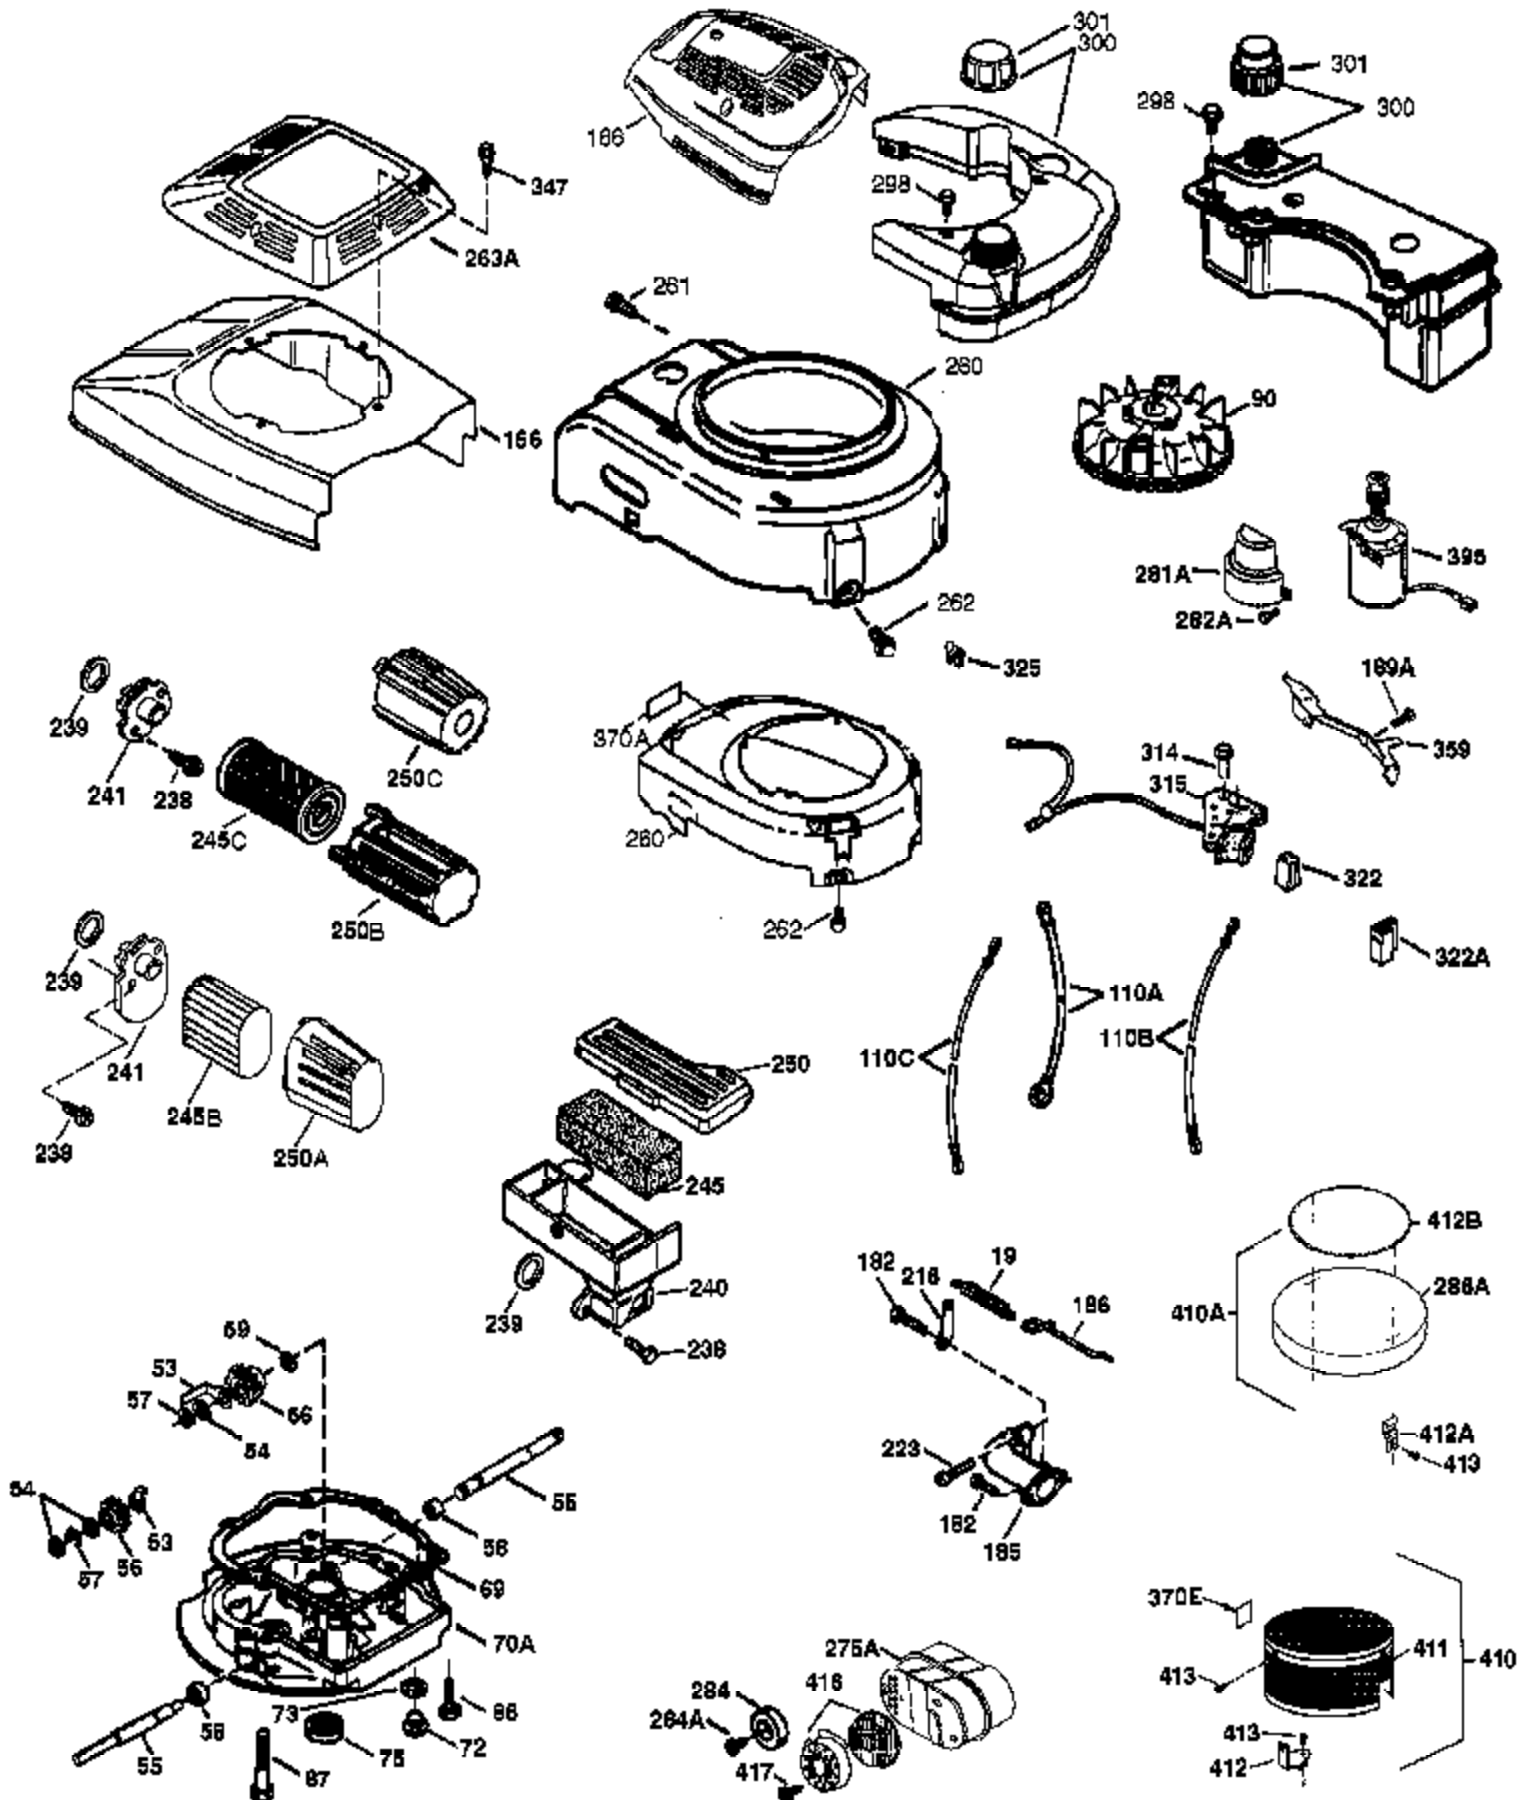

Ref #	Part Number	Qty	Description
19	36281	1	Extension Spring
41	40025	1	Piston & Pin Ass'y. (Std.) (Incl. 43)
41	40026	1	Piston & Pin Ass'y. (.010" OS) (Incl. 43)
69	35261	1	* Mounting Flange Gasket
72	36083	1	Oil Drain Plug
75	27897	1	Oil Seal
86	650488	6	Screw, 1/4-20 x 1-1/4"
90	611112	1	Flywheel
182	6201	2	Screw, 1/4-28 x 7/8"
185	36785	1	Intake Pipe
186	34337	1	Governor Link
223	650451	2	Screw, 1/4-20 x 1"
238	650806	2	Screw, 10-32 x 5/8"
239	34338	1	* Air Cleaner Gasket
240	36743	1	Air Cleaner Body
245	36745	1	Air Cleaner Filter
250	36744	1	Air Cleaner Cover
260	36800	1	Blower Housing
261	30200	2	Screw, 10-24 x 9/16"
262	650831	2	Screw, 1/4-20 x 1/2"
263A	37197	1	Starter Grill
298	28763	3	Screw, 10-32 x 35/64"
300	36757	1	Fuel Tank (Incl. 292 & 301)
301	36246	1	Fuel Cap
370A	36261	1	Lubrication Decal
416	36085	1	Spark Arrestor Kit (Incl. 417)(Optional)
417	650821	1	Screw, 10-32 x 1/2" (Optional)
900		1	Replacement Short Blk 750837B