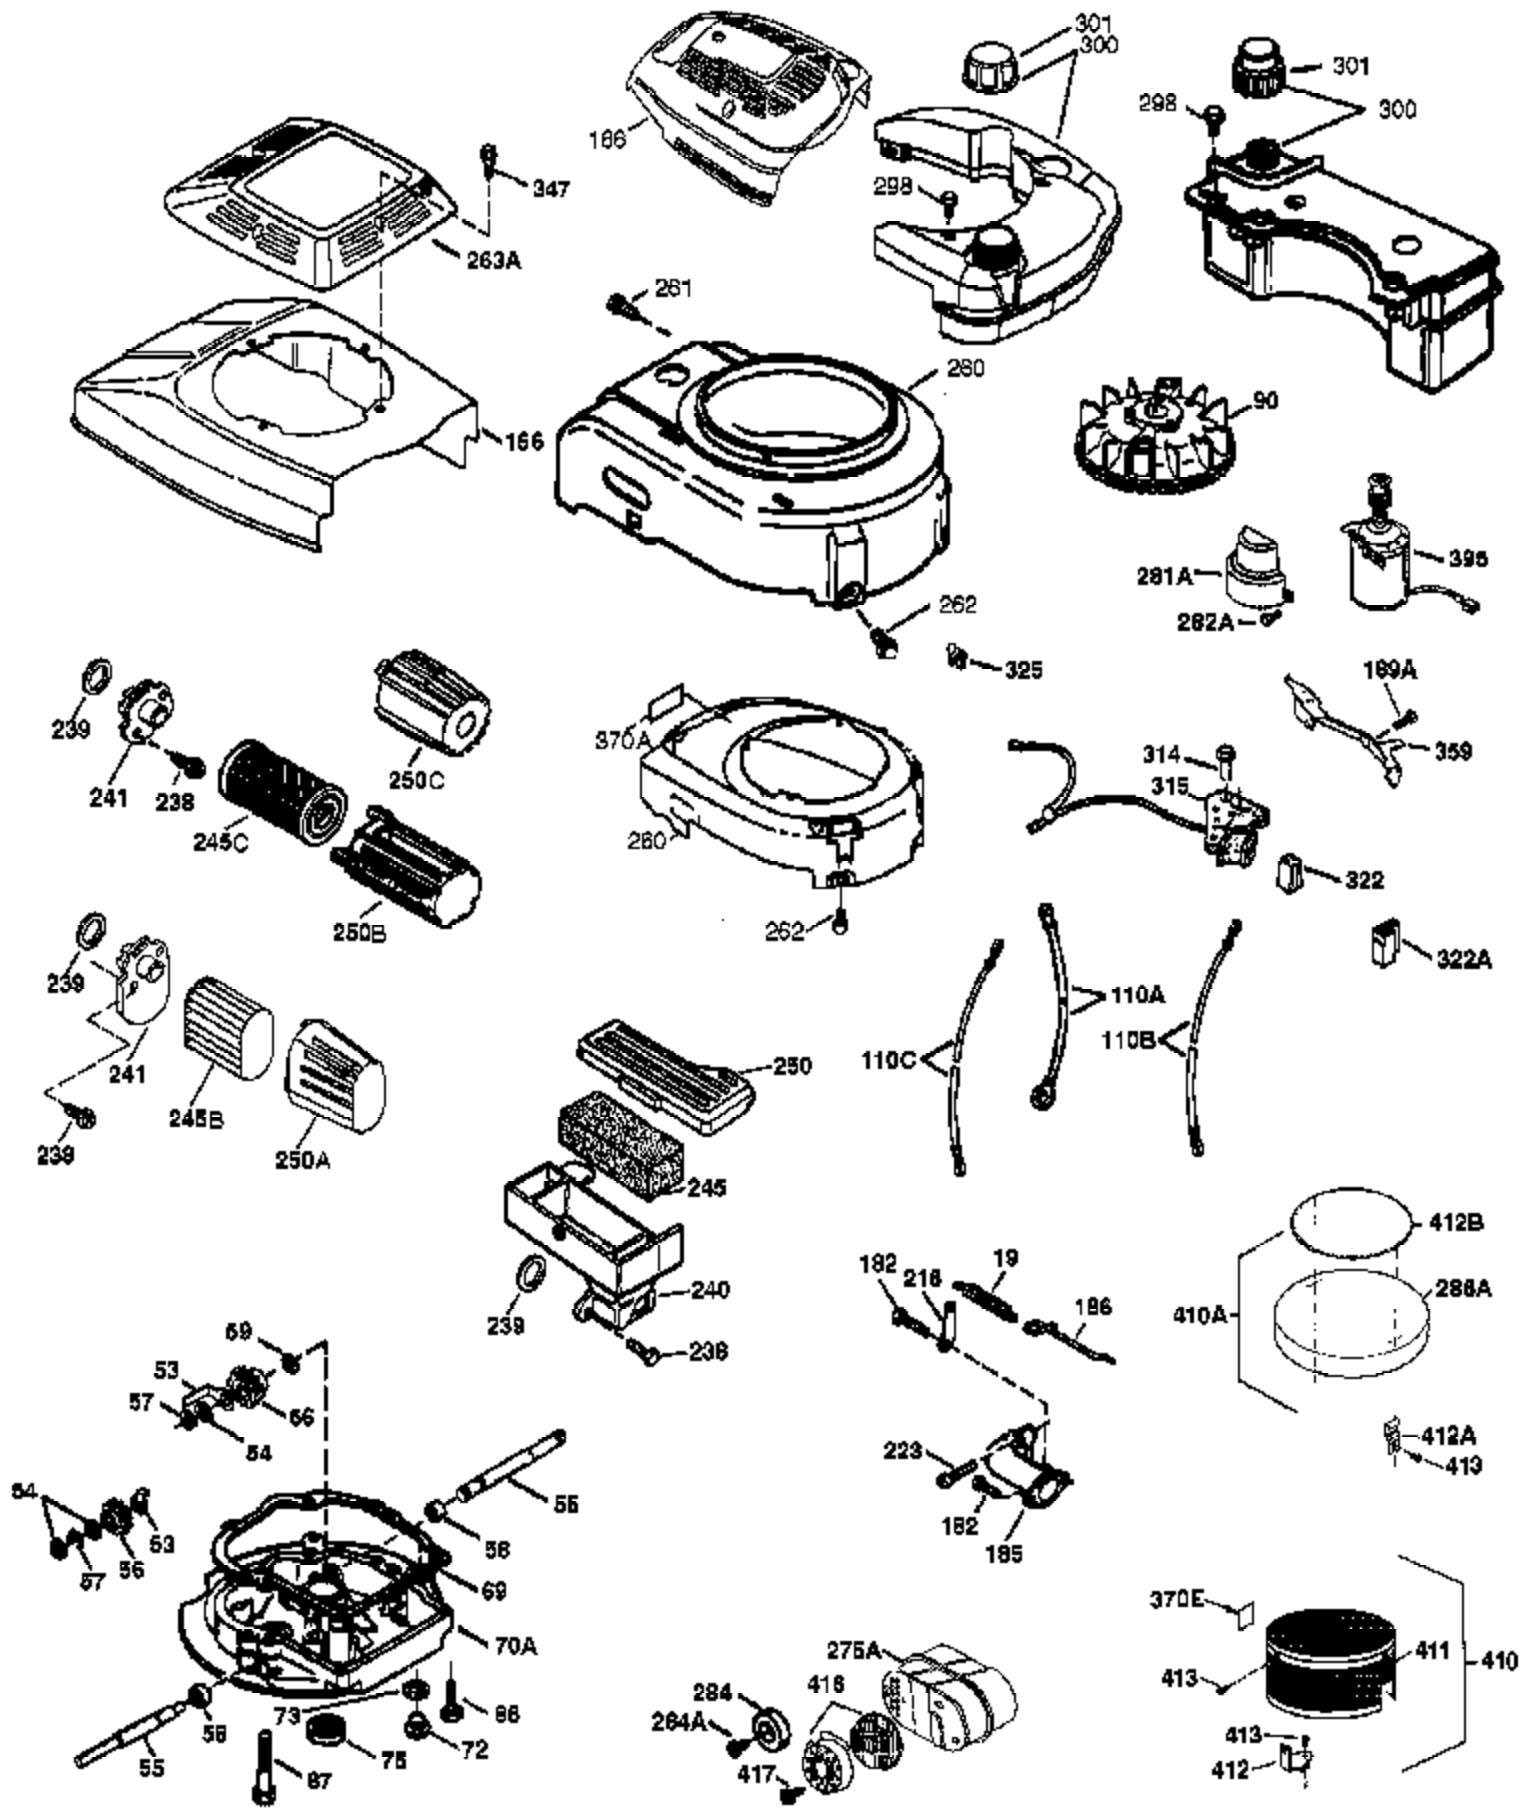

Ref #	Part Number	Qty	Description
19	36281	1	Extension Spring
41	40025	1	Piston & Pin Ass'y. (Std.) (Incl. 43)
41	40026	1	Piston & Pin Ass'y. (.010" OS) (Incl. 43)
69	37609	1	* Mounting Flange Gasket
72	36083	1	Oil Drain Plug
75	27897	1	Oil Seal
86	650488	6	Screw, 1/4-20 x 1-1/4"
90	611112	1	Flywheel
182	6201	2	Screw, 1/4-28 x 7/8"
185	36785	1	Intake Pipe
186	32653	1	Governor Link
216	33086	1	R.P.M. Adjusting Lever
223	650451	2	Screw, 1/4-20 x 1"
238	650806	2	Screw, 10-32 x 5/8"
239	34338	1	* Air Cleaner Gasket
240	36743	1	Air Cleaner Body
245	36745	1	Air Cleaner Filter
250	36744	1	Air Cleaner Cover
260	36800	1	Blower Housing
261	30200	2	Screw, 10-24 x 9/16"
262	650831	2	Screw, 1/4-20 x 1/2"
263A	36758	1	Starter Grill
298	28763	3	Screw, 10-32 x 39/64"
300	36757	1	Fuel Tank (Incl. 292 & 301)
301	36246	1	Fuel Cap
370A	36261	1	Identification Decal
416	36085	1	Spark Arrestor Kit (Incl. 417)(Optional)
417	650821	1	Screw, 10-32 x 1/2" (Optional)