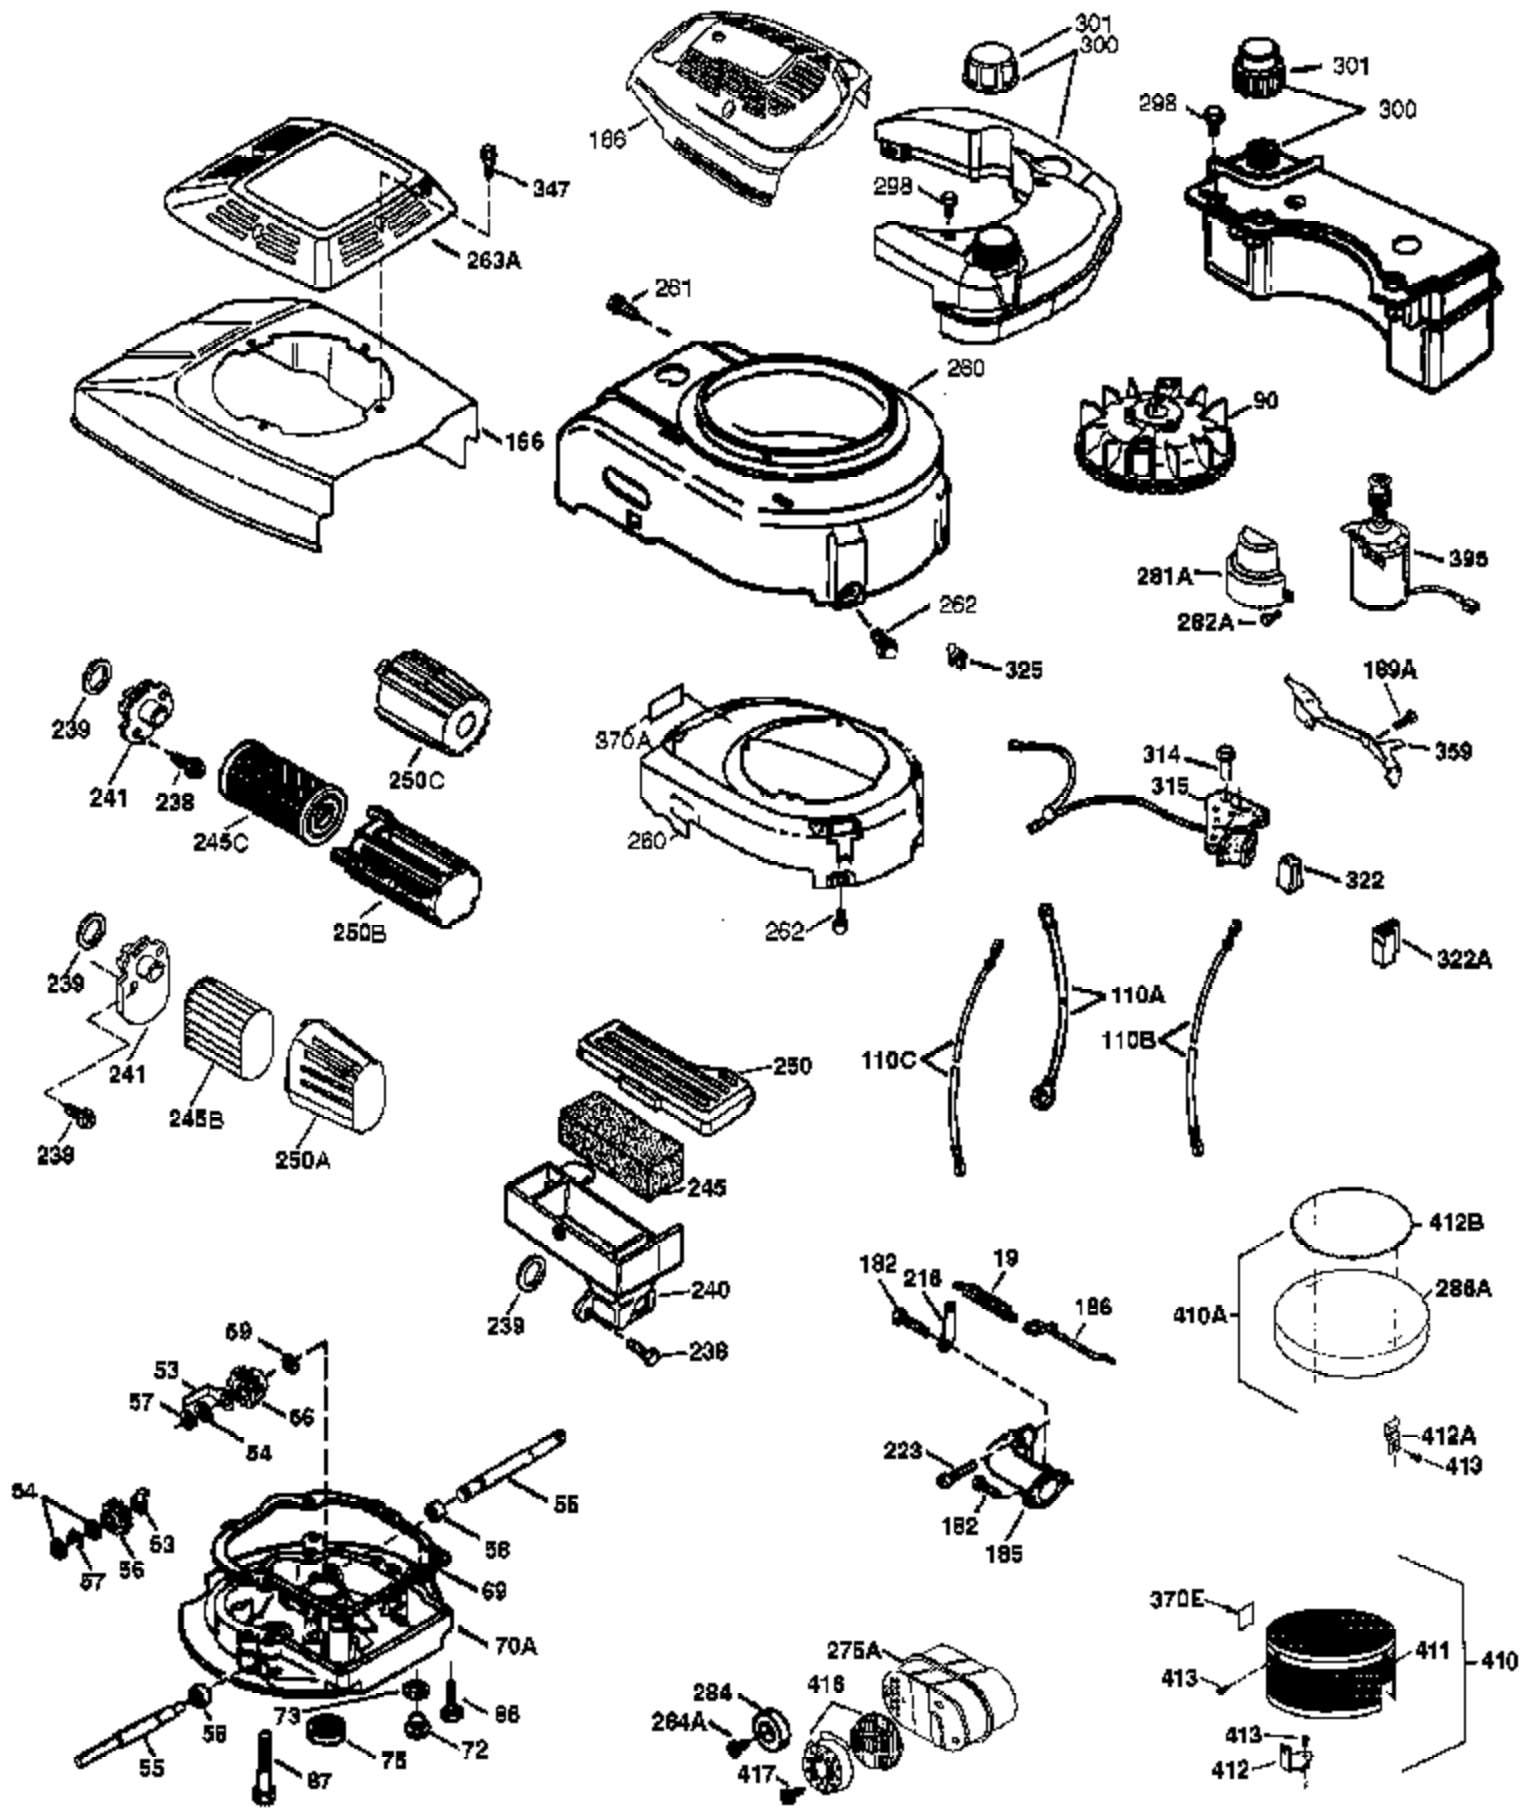

Ref #	Part Number	Qty	Description
184	26756	1	* Carburetor To Intake Pipe Gasket
185	36785	1	Intake Pipe
186	34337	1	Governor Link
200	33205A	1	Control Bracket (Incl. 202 thru 206)
202	36482	1	Compression Spring
203	31342	1	Compression Spring
204	651029	1	Screw, Torx T-10, 5-40 x 7/16"
205	651019	1	Screw, Torx T-10, 6-32 x 41/64"
206	610973	1	Terminal
207	34336	1	Throttle Link
209	30200	2	Screw, 10-24 x 9/16"
215	32410	1	Control Knob
223	650451	2	Screw, 1/4-20 x 1"
224	36786	1	* Intake Pipe Gasket
238	650806	2	Screw, 10-32 x 5/8"
239	34338	1	* Air Cleaner Gasket
240	37115	1	Air Cleaner Body (Incl. 239)
245	37116	1	Air Cleaner Filter
245A	37117	1	Air Cleaner Filter
250	37118	1	Air Cleaner Cover
260	37135	1	Blower Housing
261A	650737	1	Screw, 1/4-20 x 1/2"
261	30200	2	Screw, 10-24 x 9/16"
262	650831	2	Screw, 1/4-20 x 1/2"
275	37192	1	Muffler
277	650988	2	Screw, 1/4-20 x 2-5/16"
279A	650902	1	Screw, 10-32 x 7/16"
279	30200	1	Screw, 10-24 x 9/16"
280	37171	1	Heat Shield
285	35000A	1	Starter Cup
287	650926	2	Screw, 8-32 x 21/64"
290	34357	1	Fuel Line
292	26460	2	Fuel Line Clamp
300	35586	1	Fuel Tank (Incl. 292 & 301)
301	36246	1	Fuel Cap
311	27625	1	Oil Fill Plug
313	34080	1	Spacer
370B	35169	1	Control Decal
370K	36695	1	Starter Decal
370A	36261	1	Lubrication Decal
370C	37199	1	Primer Decal
380	640145	1	Carburetor (Incl. 184)
390	590732	1	Rewind Starter (NOTE: This engine could have been built with 590738 starter).
400	37814A	1	* Gasket Set (Incl. items marked PK in notes)
416	36085	1	Spark Arrestor Kit (Incl. 417)(Optional)
417	650821	1	Screw, 10-32 x 1/2" (Optional)
420	730225	1	SAE 30 4-Cycle Engine Oil (Quart)