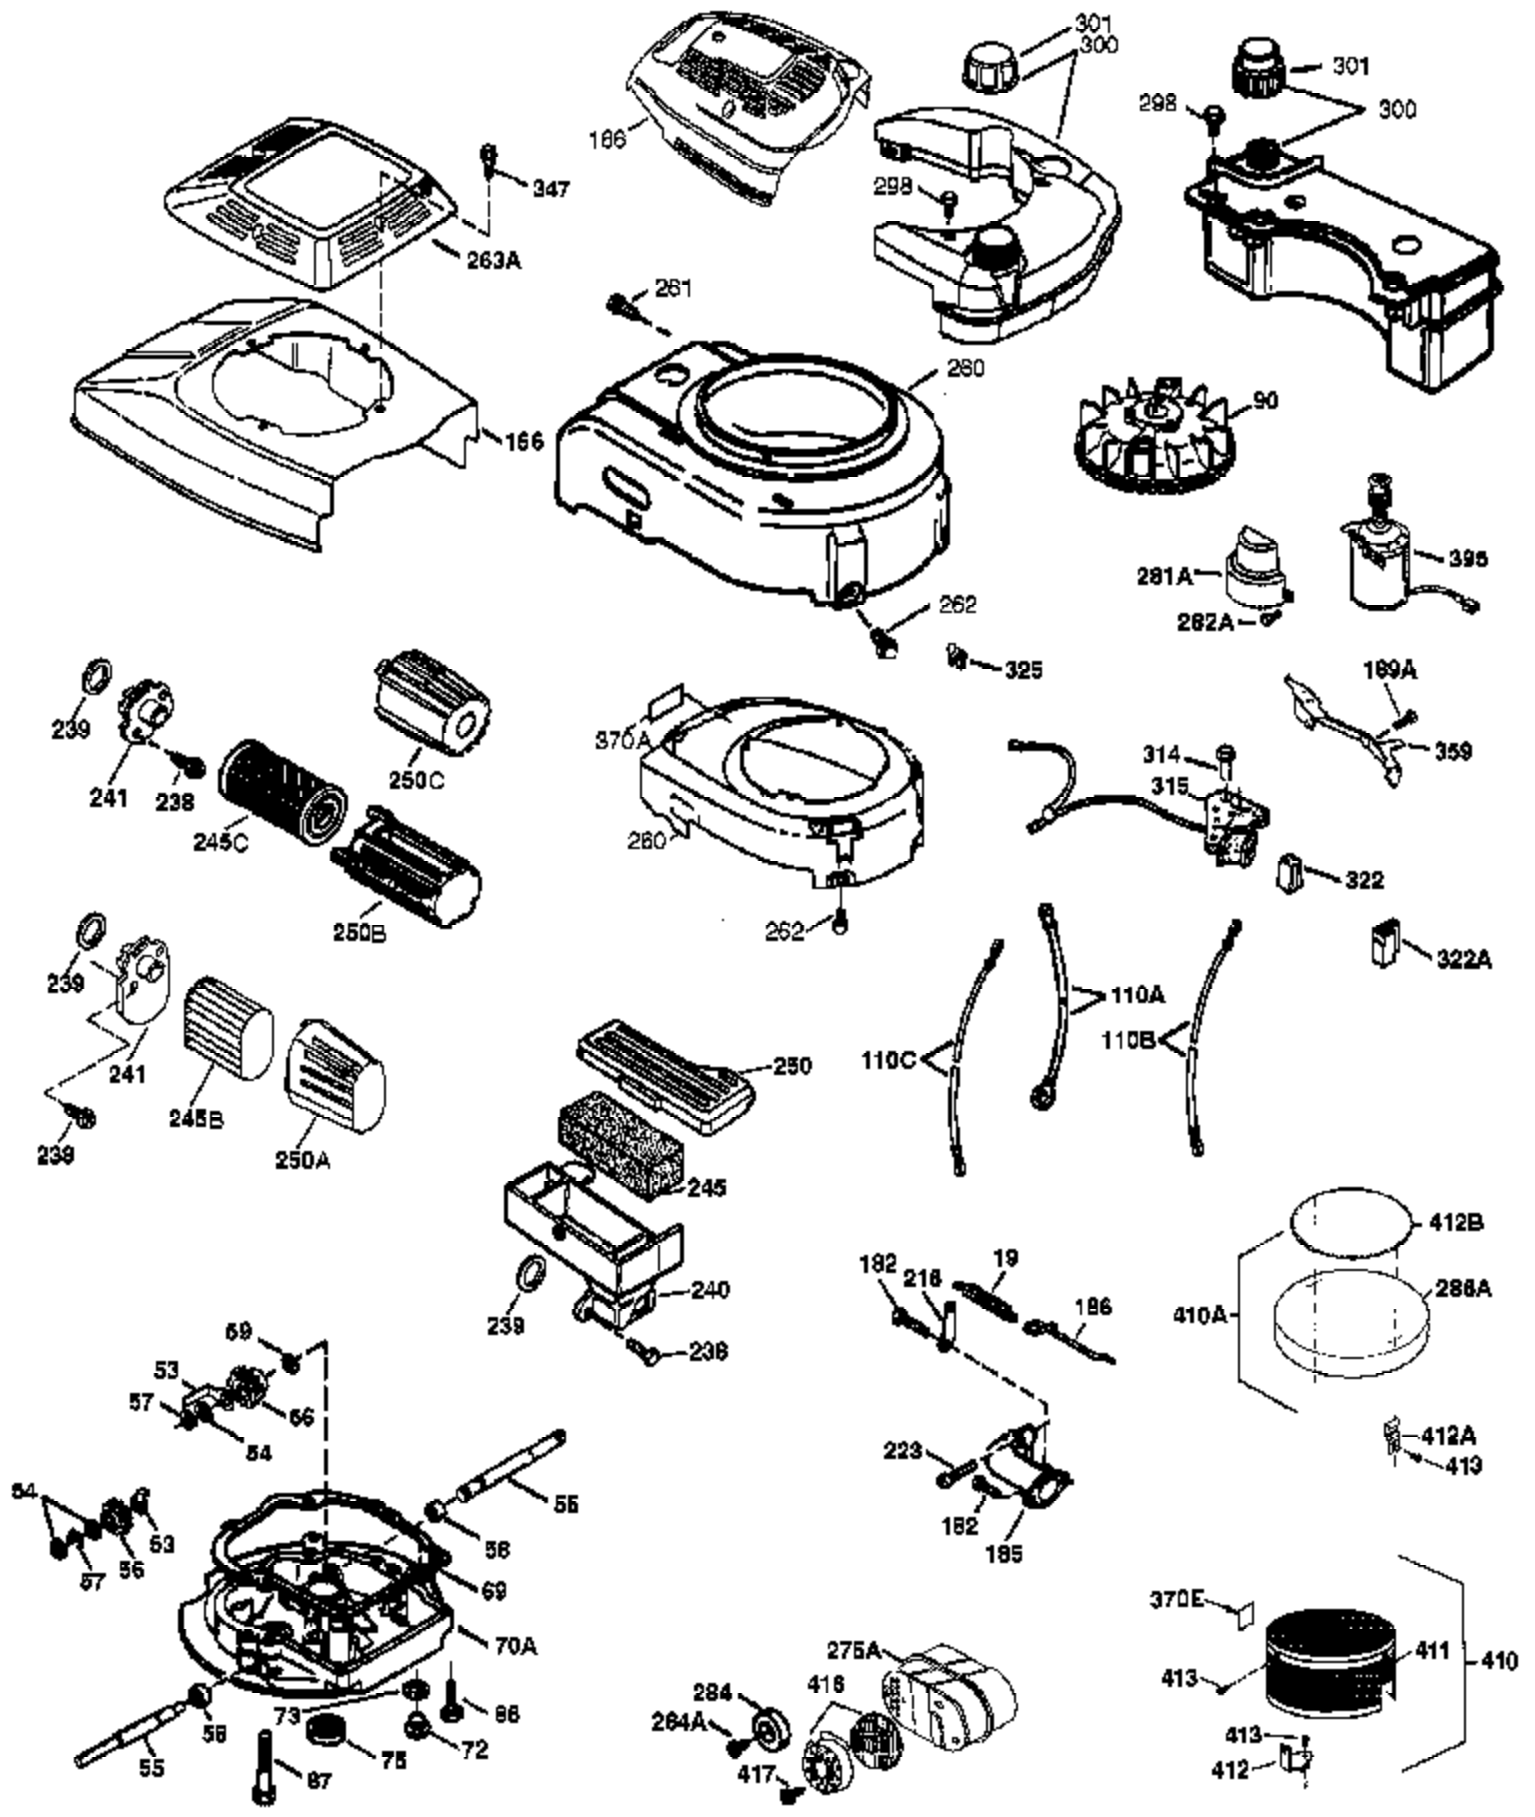

Ref #	Part Number	Qty	Description
19	36796	1	Extension Spring
41	40025	1	Piston & Pin Ass'y. (Std.) (Incl. 43)
41	40026	1	Piston & Pin Ass'y. (.010" OS) (Incl. 43)
69	35261	1	* Mounting Flange Gasket
72	36083	1	Oil Drain Plug
75	27897	1	Oil Seal
86	650488	6	Screw, 1/4-20 x 1-1/4"
90	611112	1	Flywheel
182	6201	2	Screw, 1/4-28 x 7/8"
185	36785	1	Intake Pipe
186	36255	1	Governor Link
223	650451	2	Screw, 1/4-20 x 1"
238	650932	2	Screw, 10-32 x 49/64"
239	34338	1	* Air Cleaner Gasket
241	35797	1	Air Cleaner Collar
245	35066	1	Air Cleaner Filter
250	35986	1	Air Cleaner Cover
260	36999	1	Blower Housing
261	30200	2	Screw, 10-24 x 9/16"
262	650831	2	Screw, 1/4-20 x 1/2"
300	35586	1	Fuel Tank (Incl. 292 & 301)
301	36246	1	Fuel Cap
370A	36261	1	Lubrication Decal
416	36085	1	Spark Arrestor Kit (Incl. 417)(Optional)
417	650760	1	Screw, 8-32 x 3/8" (Optional)