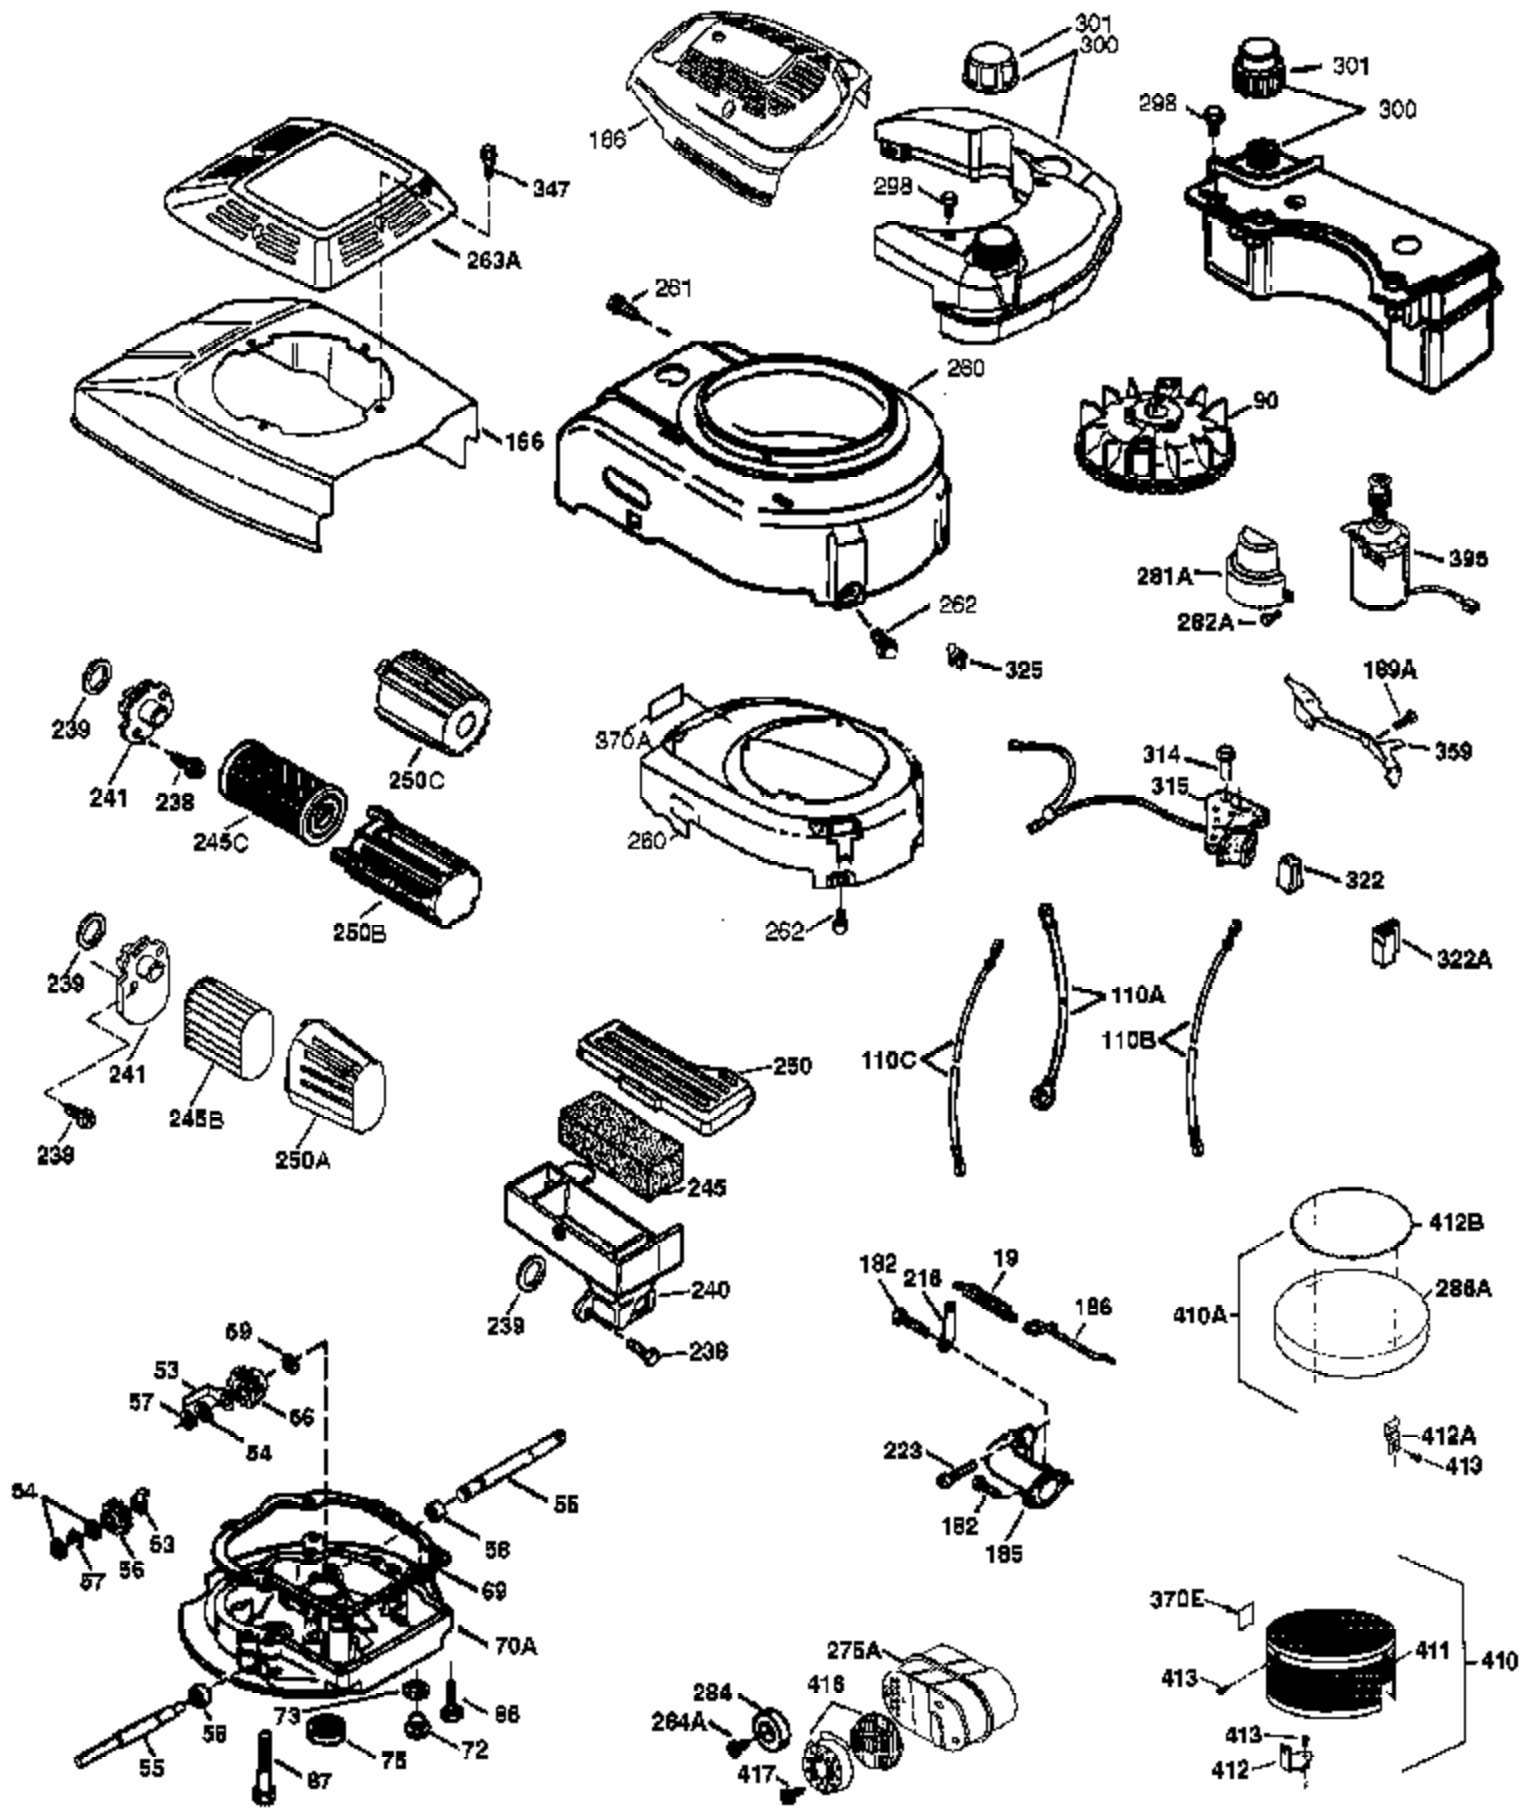

| Ref # | Part Number | Qty | Description  |
|-------|-------------|-----|--|
| 182   | 6201        | 2   | Screw, 1/4-28 x 7/8"   |
| 184   | 26756       | 1   | * Carburetor To Intake Pipe Gasket   |
| 185   | 36785       | 1   | Intake Pipe  |
| 186   | 36255       | 1   | Governor Link  |
| 189   | 650839      | 2   | Screw, 1/4-20 x 3/8"   |
| 191   | 36559A      | 1   | S.E. Brake Bracket (Incl. 195)   |
| 195   | 610973      | 1   | Terminal   |
| 200   | 37134       | 1   | Control Bracket  |
| 207   | 36200       | 1   | Throttle Link  |
| 209   | 30200       | 2   | Screw, 10-24 x 9/16"   |
| 223   | 650451      | 2   | Screw, 1/4-20 x 1"   |
| 224   | 36786       | 1   | * Intake Pipe Gasket   |
| 238   | 650932      | 2   | Screw, 10-32 x 49/64"  |
| 239   | 34338       | 1   | * Air Cleaner Gasket   |
| 245   | 35066       | 1   | Air Cleaner Filter   |
| 250   | 35986       | 1   | Air Cleaner Cover  |
| 260   | 36999       | 1   | Blower Housing   |
| 261   | 30200       | 2   | Screw, 10-24 x 9/16"   |
| 262   | 650831      | 2   | Screw, 1/4-20 x 1/2"   |
| 275   | 36790       | 1   | Muffler  |
| 277   | 650988      | 2   | Screw, 1/4-20 x 2-5/16"  |
| 285   | 35000A      | 1   | Starter Cup  |
| 287   | 650926      | 2   | Screw, 8-32 x 21/64"   |
| 290   | 34357       | 1   | Fuel Line  |
| 292   | 26460       | 2   | Fuel Line Clamp  |
| 300   | 35586       | 1   | Fuel Tank (Incl. 292 & 301)  |
| 301   | 36246       | 1   | Fuel Cap   |
| 305   | 35819A      | 1   | Oil Fill Tube  |
| 306   | 36996       | 1   | * "O"-Ring   |
| 307   | 35499       | 1   | "O"-Ring   |
| 309   | 651014      | 1   | Screw, 10-32 x 7/16"   |
| 310   | 36259       | 1   | Dipstick   |
| 313   | 34080       | 1   | Spacer   |
| 370A  | 36261       | 1   | Lubrication Decal  |
| 370C  | 37199       | 1   | Primer Decal   |
| 380   | 640119      | 1   | Carburetor (Incl. 184)   |
| 390   | 590739      | 1   | Rewind Starter (NOTE: This engine could have been built with 590702 starter).  |
| 400   | 36792B      | 1   | * Gasket Set (Incl. items marked PK in notes). Incl. Part #s 26756 (1), 28833 (1), 34338 (1), 36783 (1), 36786 (1), 36787 (1), 36832 (1), 36996 (1), 37130 (1) |
| 416   | 36085       | 1   | Spark Arrestor Kit (Incl. 417)(Optional)   |
| 417   | 650821      | 1   | Screw, 10-32 x 1/2" (Optional)   |
| 420   | 730225      | 1   | SAE 30 4-Cycle Engine Oil (Quart)  |