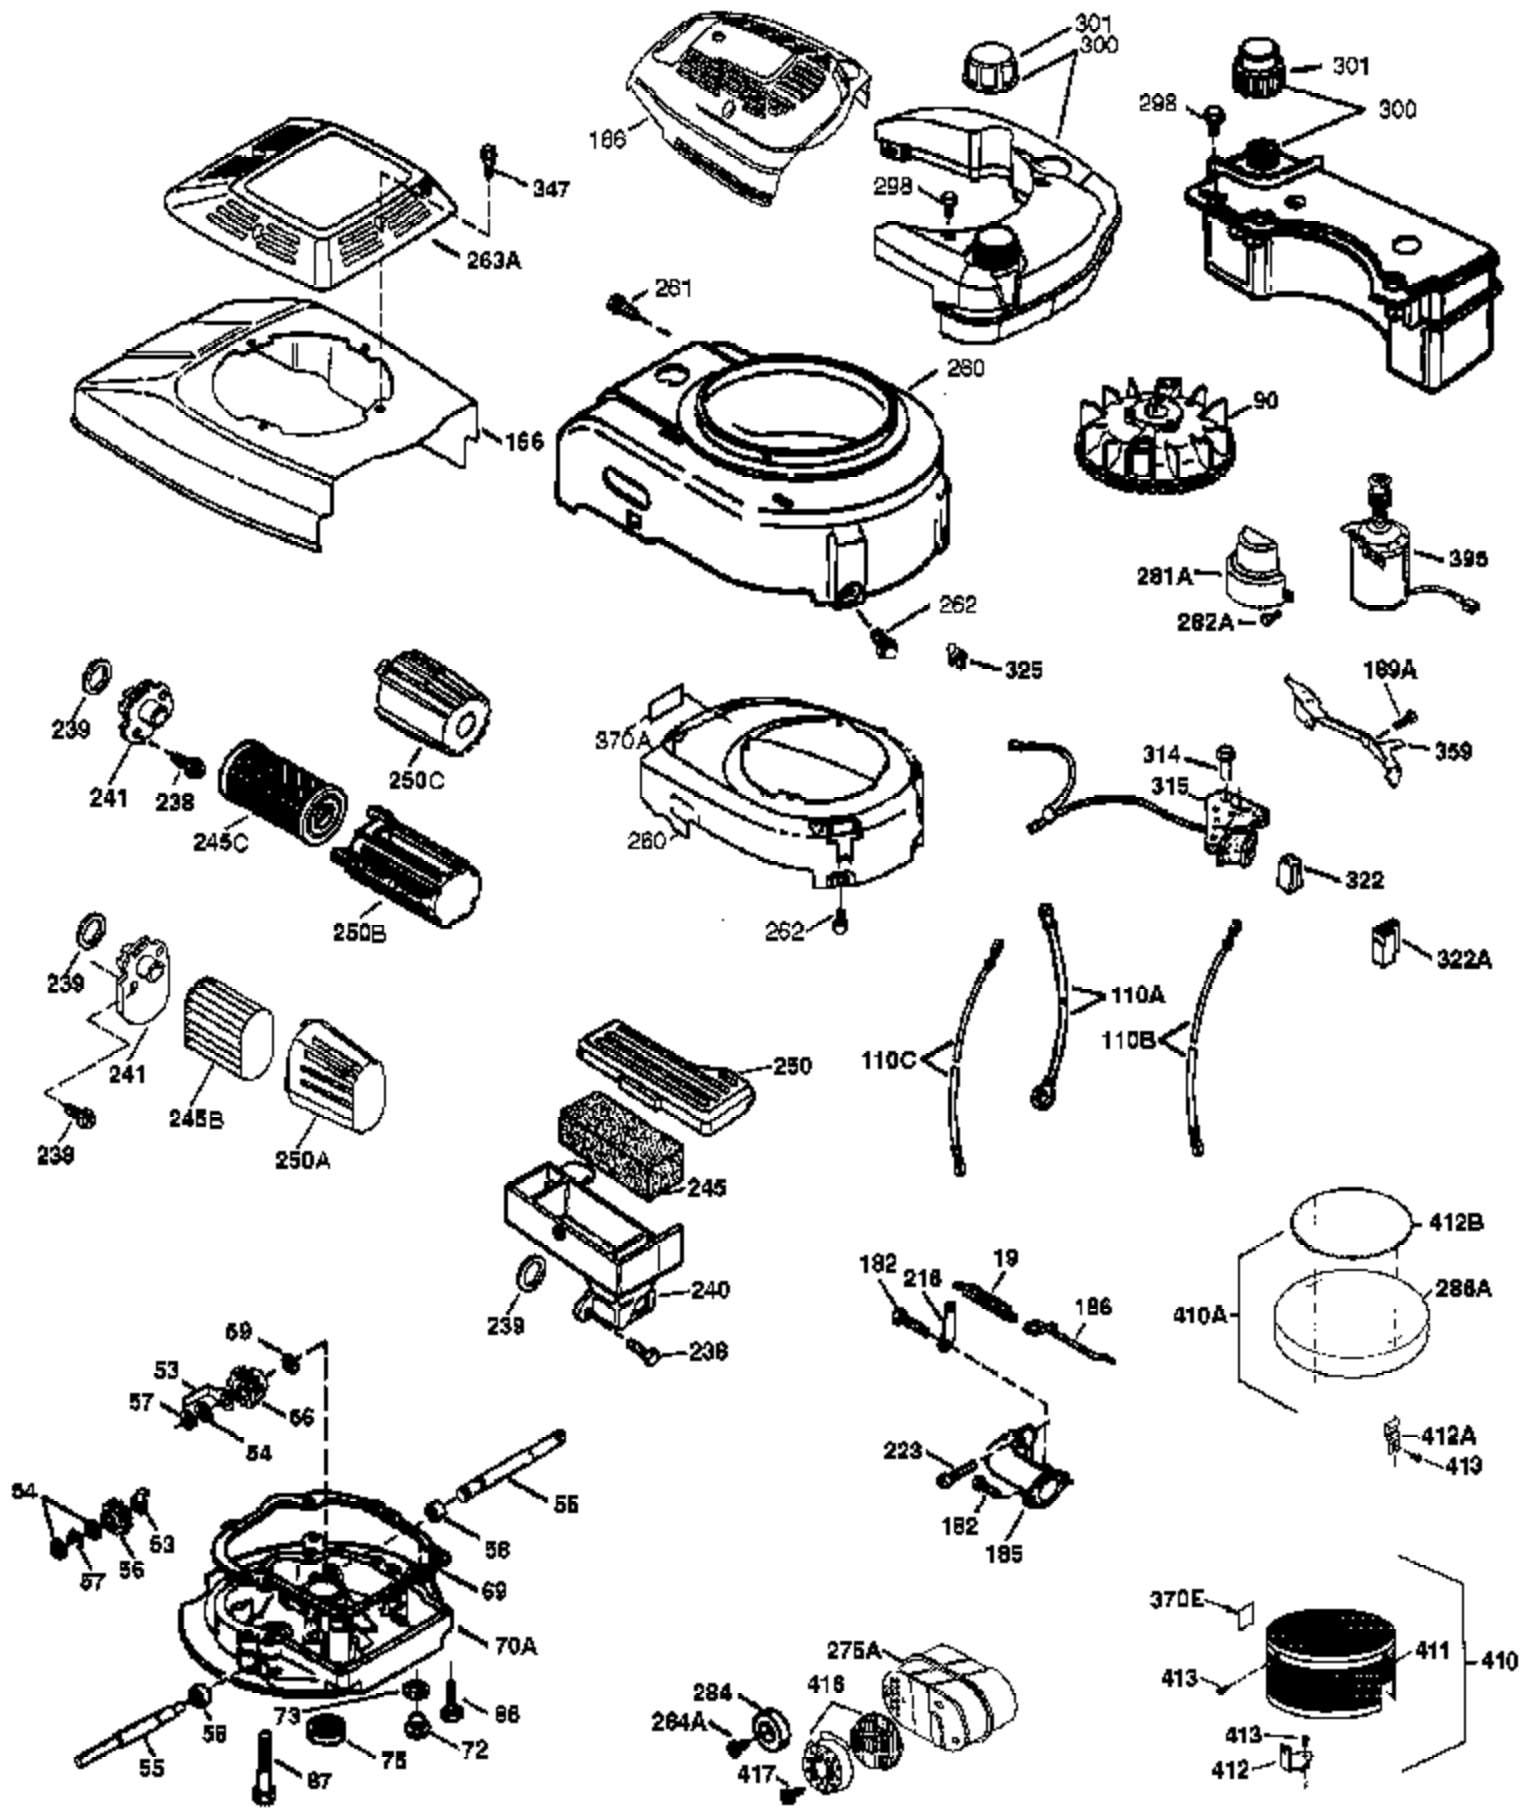

Ref #	Part Number	Qty	Description
19	36796	1	Extension Spring
41	40025	1	Piston & Pin Ass'y. (Std.) (Incl. 43)
41	40026	1	Piston & Pin Ass'y. (.010" OS) (Incl. 43)
69	35261	1	* Mounting Flange Gasket
72	36083	1	Oil Drain Plug
75	27897	1	Oil Seal
86	650488	6	Screw, 1/4-20 x 1-1/4"
90	611112	1	Flywheel
182	6201	2	Screw, 1/4-28 x 7/8"
185	36785	1	Intake Pipe
186	36255	1	Governor Link
223	650451	2	Screw, 1/4-20 x 1"
238	650932	2	Screw, 10-32 x 49/64"
239	34338	1	* Air Cleaner Gasket
241	35797	1	Air Cleaner Collar
245	35066	1	Air Cleaner Filter
250	35986	1	Air Cleaner Cover
260	36999	1	Blower Housing
261	30200	2	Screw, 10-24 x 9/16"
262	650831	2	Screw, 1/4-20 x 1/2"
300	35586	1	Fuel Tank (Incl. 292 & 301)
301	36246	1	Fuel Cap
370A	36261	1	Lubrication Decal
416	36085	1	Spark Arrestor Kit (Incl. 417)(Optional)
417	650821	1	Screw, 10-32 x 1/2" (Optional)