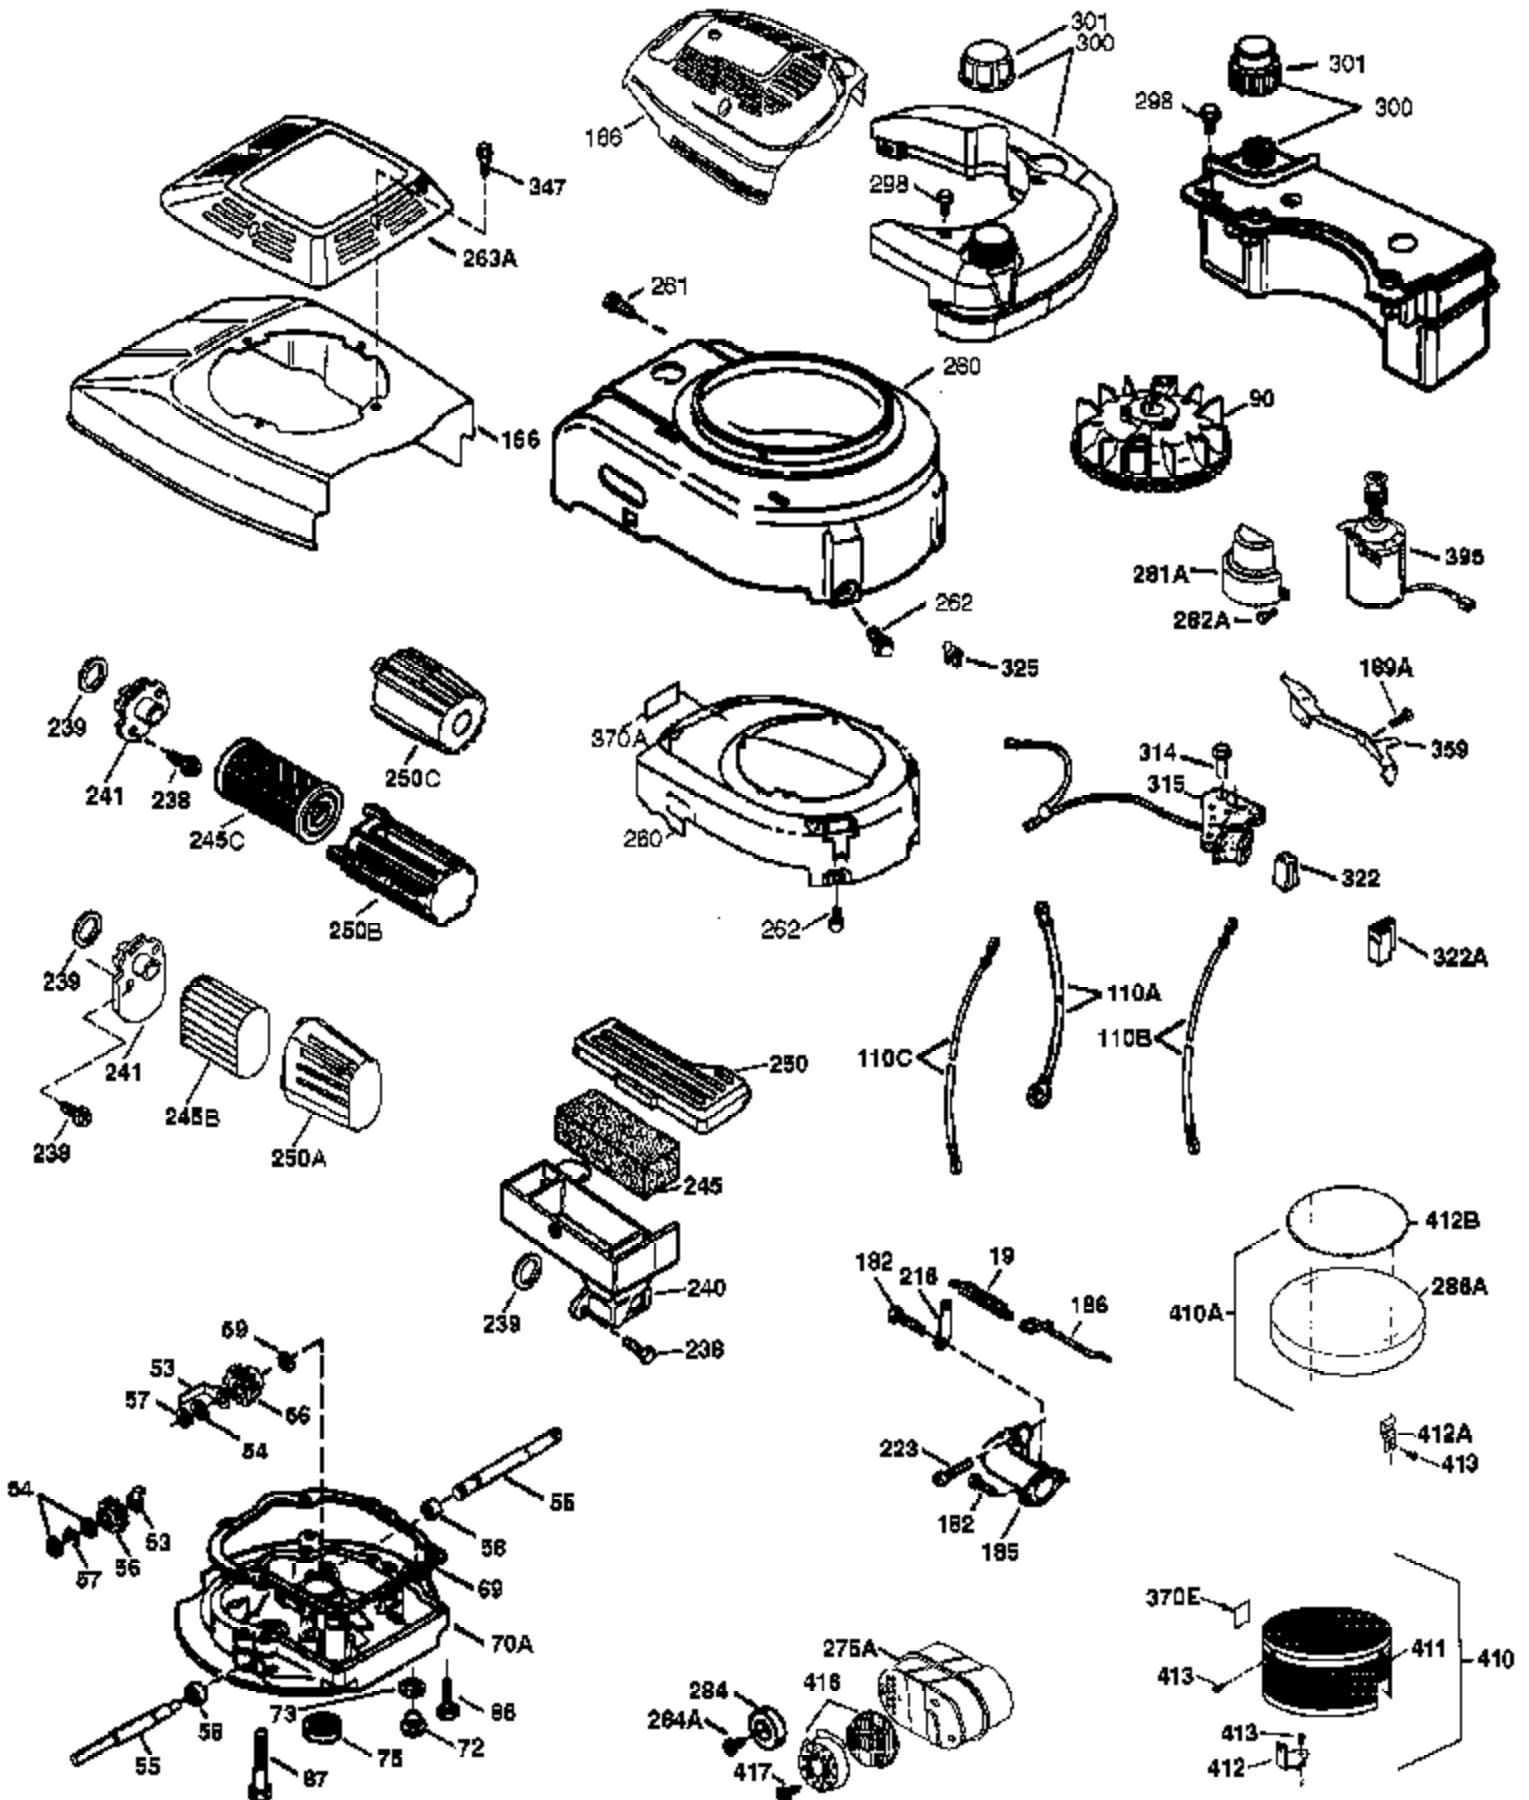

Ref #	Part Number	Qty	Description
179	30593	1	Retainer Clip
182	6201	2	Screw, 1/4-28 x 7/8"
184	26756	1	* Carburetor To Intake Pipe Gasket
185	36785	1	Intake Pipe
186	36255	1	Governor Link
200	37134	1	Control Bracket (Incl. 206)
206	610973	1	Terminal
207	36200A	1	Throttle Link
209	30200	2	Screw, 10-24 x 9/16"
223	650451	2	Screw, 1/4-20 x 1"
224	36786	1	* Intake Pipe Gasket
238	650932	2	Screw, 10-32 x 49/64"
239	34338	1	* Air Cleaner Gasket
245	36905	1	Air Cleaner Filter
250	36920	1	Air Cleaner Cover
260	36980	1	Blower Housing
261	30200	2	Screw, 10-24 x 9/16"
262	650831	2	Screw, 1/4-20 x 1/2"
275	36790A	1	Muffler
277	650988	2	Screw, 1/4-20 x 2-9/32"
285	35000A	1	Starter Cup
287	650926	2	Screw, 8-32 x 21/64"
290	29774	1	Fuel Line
292	26460	2	Fuel Line Clamp
298	28763	2	Screw, 10-32 x 35/64"
300	36916	1	Fuel Tank (Incl. 292 & 301)
301	36246	1	Fuel Cap
305	35647	1	Oil Fill Tube
306	36996	1	* "O"-Ring
307	35499	1	"O"-Ring
309	650562	1	Screw, 10-32 x 3/8"
310	35648	1	Dipstick
313	34080	1	Spacer
370R	37317	1	Warning Decal
370A	36261	2	Lubrication Decal
370C	37199	1	Primer Decal
380	640174	1	Carburetor (Incl. 184)
390	590739	1	Rewind Starter (NOTE: This engine could have been built with 590702 starter).
400	36792B	1	* Gasket Set (Incl. items marked PK in notes). Incl. Part #s 26756 (1), 28833 (1), 34338 (1), 36783 (1), 36786 (1), 36787 (1), 36832 (1), 36996 (1), 37130 (1).
416	36085	1	Spark Arrestor Kit (Incl. 417)(Optional)
417	650821	1	Screw, 10-32 x 1/2" (Optional)
900	0	1	Replacement Engine 750848A order from 71-999
900	0	1	Replacement Short Block 750837A, order from 71-999