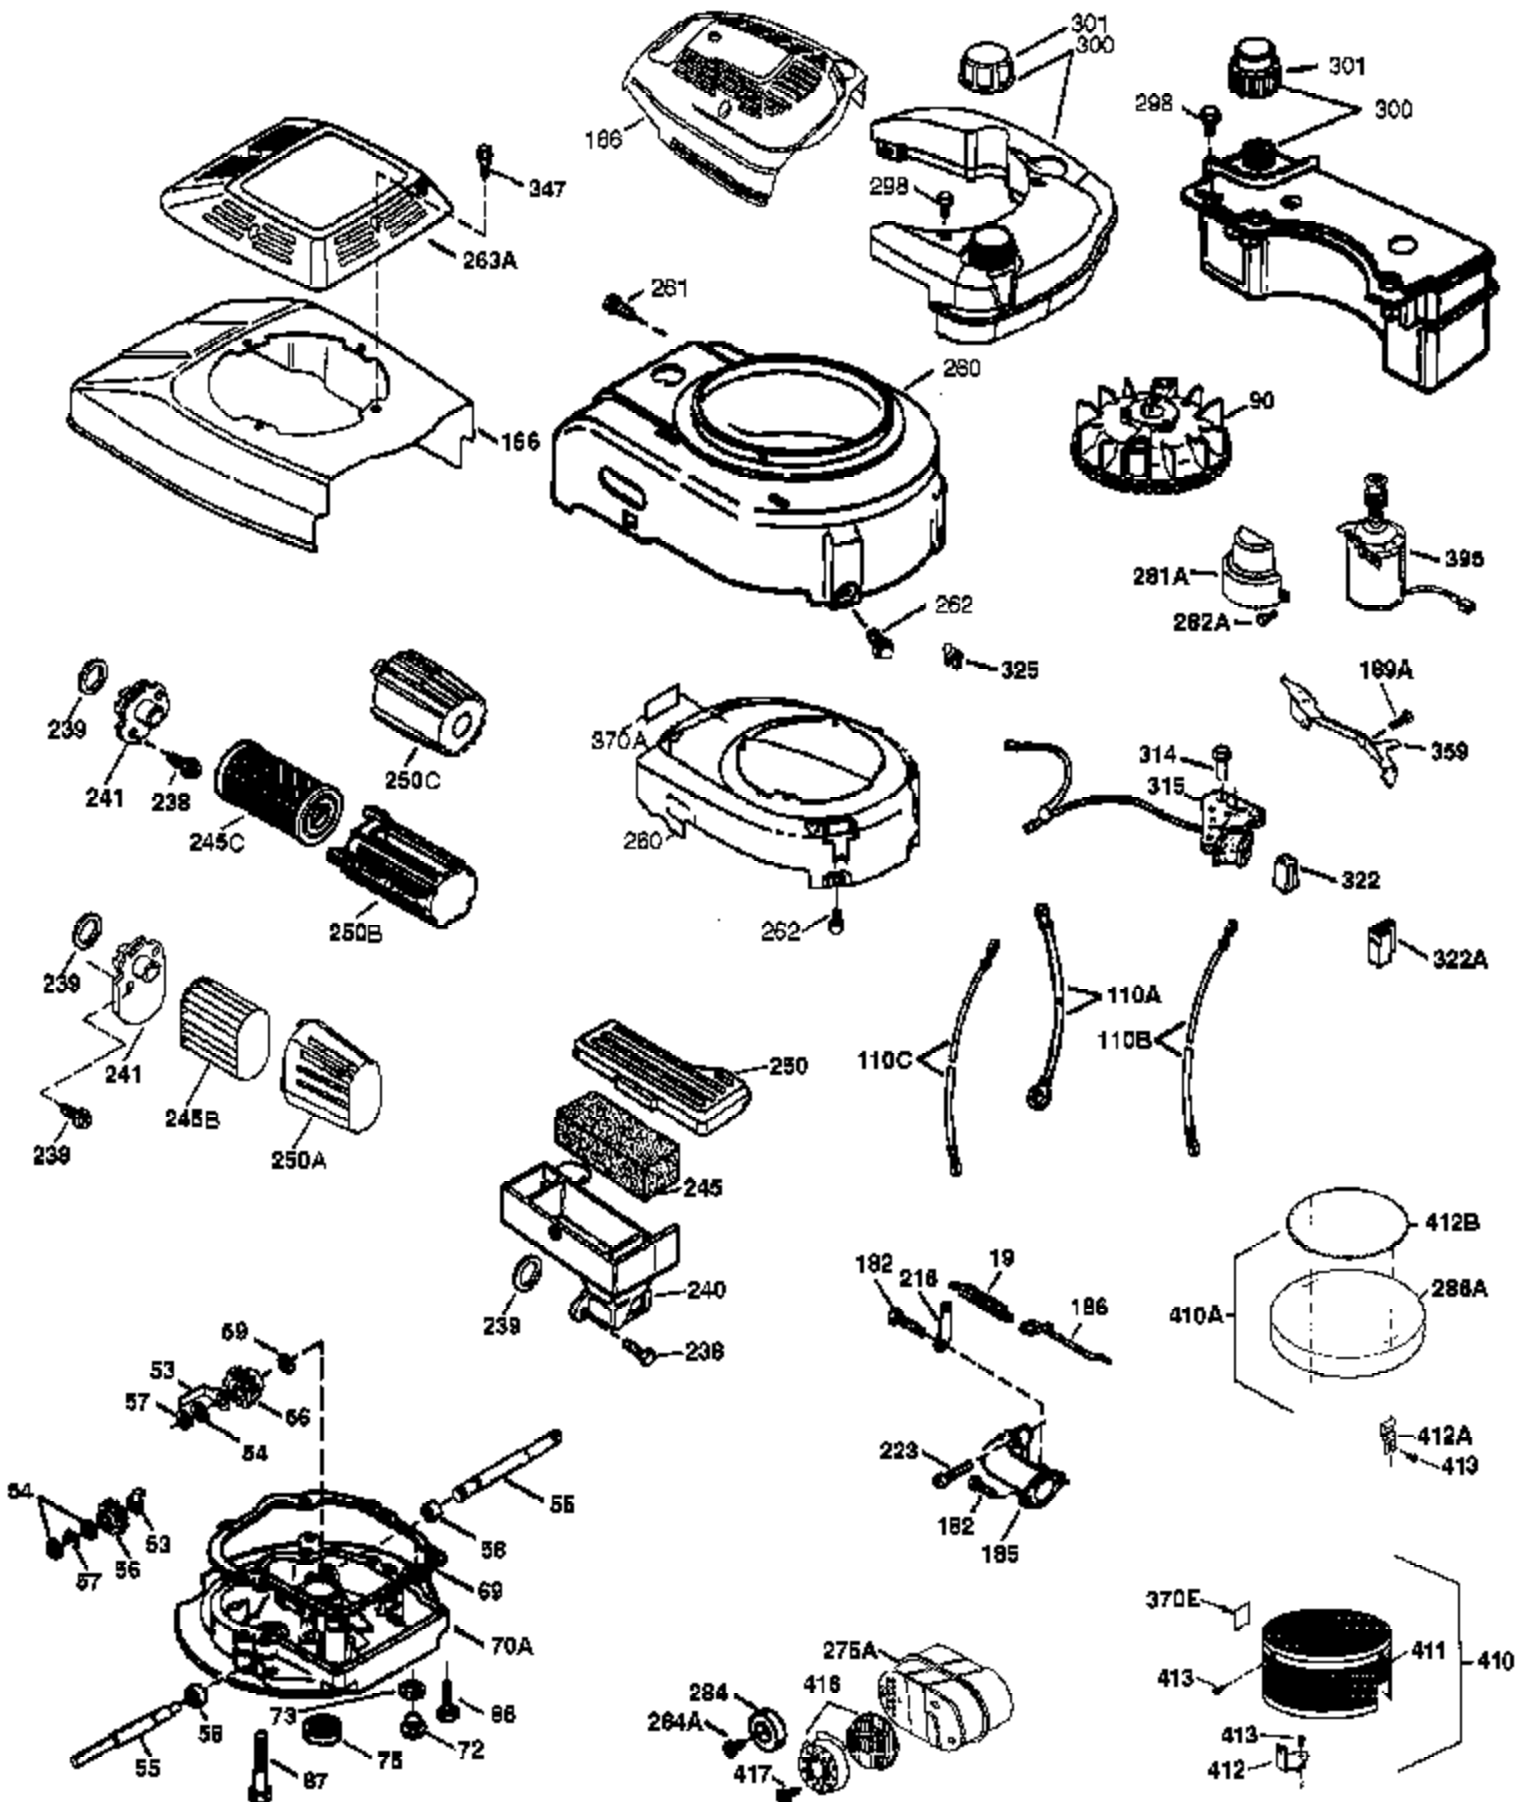

Ref #	Part Number	Qty	Description
19	37329	1	Extension Spring
41	40025	1	Piston & Pin Ass'y. (Std.) (Incl. 43)
41	40026	1	Piston & Pin Ass'y. (.010" OS) (Incl. 43)
69	35261	1	* Mounting Flange Gasket
72	36083	1	Oil Drain Plug
75	27897	1	Oil Seal
86	650488	6	Screw, 1/4-20 x 1-1/4"
90	611213	1	Flywheel
182	6201	2	Screw, 1/4-28 x 7/8"
185	36785	1	Intake Pipe
186	36255	1	Governor Link
223	650451	2	Screw, 1/4-20 x 1"
238	650932	2	Screw, 10-32 x 49/64"
239	34338	1	* Air Cleaner Gasket
241	36919	1	Air Cleaner Collar
245	36905	1	Air Cleaner Filter
250	36920	1	Air Cleaner Cover
260	36980	1	Blower Housing
261	30200	2	Screw, 10-24 x 9/16"
262	650831	2	Screw, 1/4-20 x 1/2"
263A	37345	1	Starter Grill
298	28763	2	Screw, 10-32 x 35/64"
300	36916	1	Fuel Tank (Incl. 292 & 301)
301	36246	1	Fuel Cap
347	651038	1	Screw, 10-32 x 27/32"
370A	36261	2	Lubrication Decal
370E	34387	1	Air Cleaner Decal
416	36085	1	Spark Arrestor Kit (Incl. 417)(Optional)
417	650821	1	Screw, 10-32 x 1/2" (Optional)
900	0	1	Replacement Engine 750848A (Not Available In California) order from 71-999
900	0	1	Replacement Short Block 750837A, order from 71-999