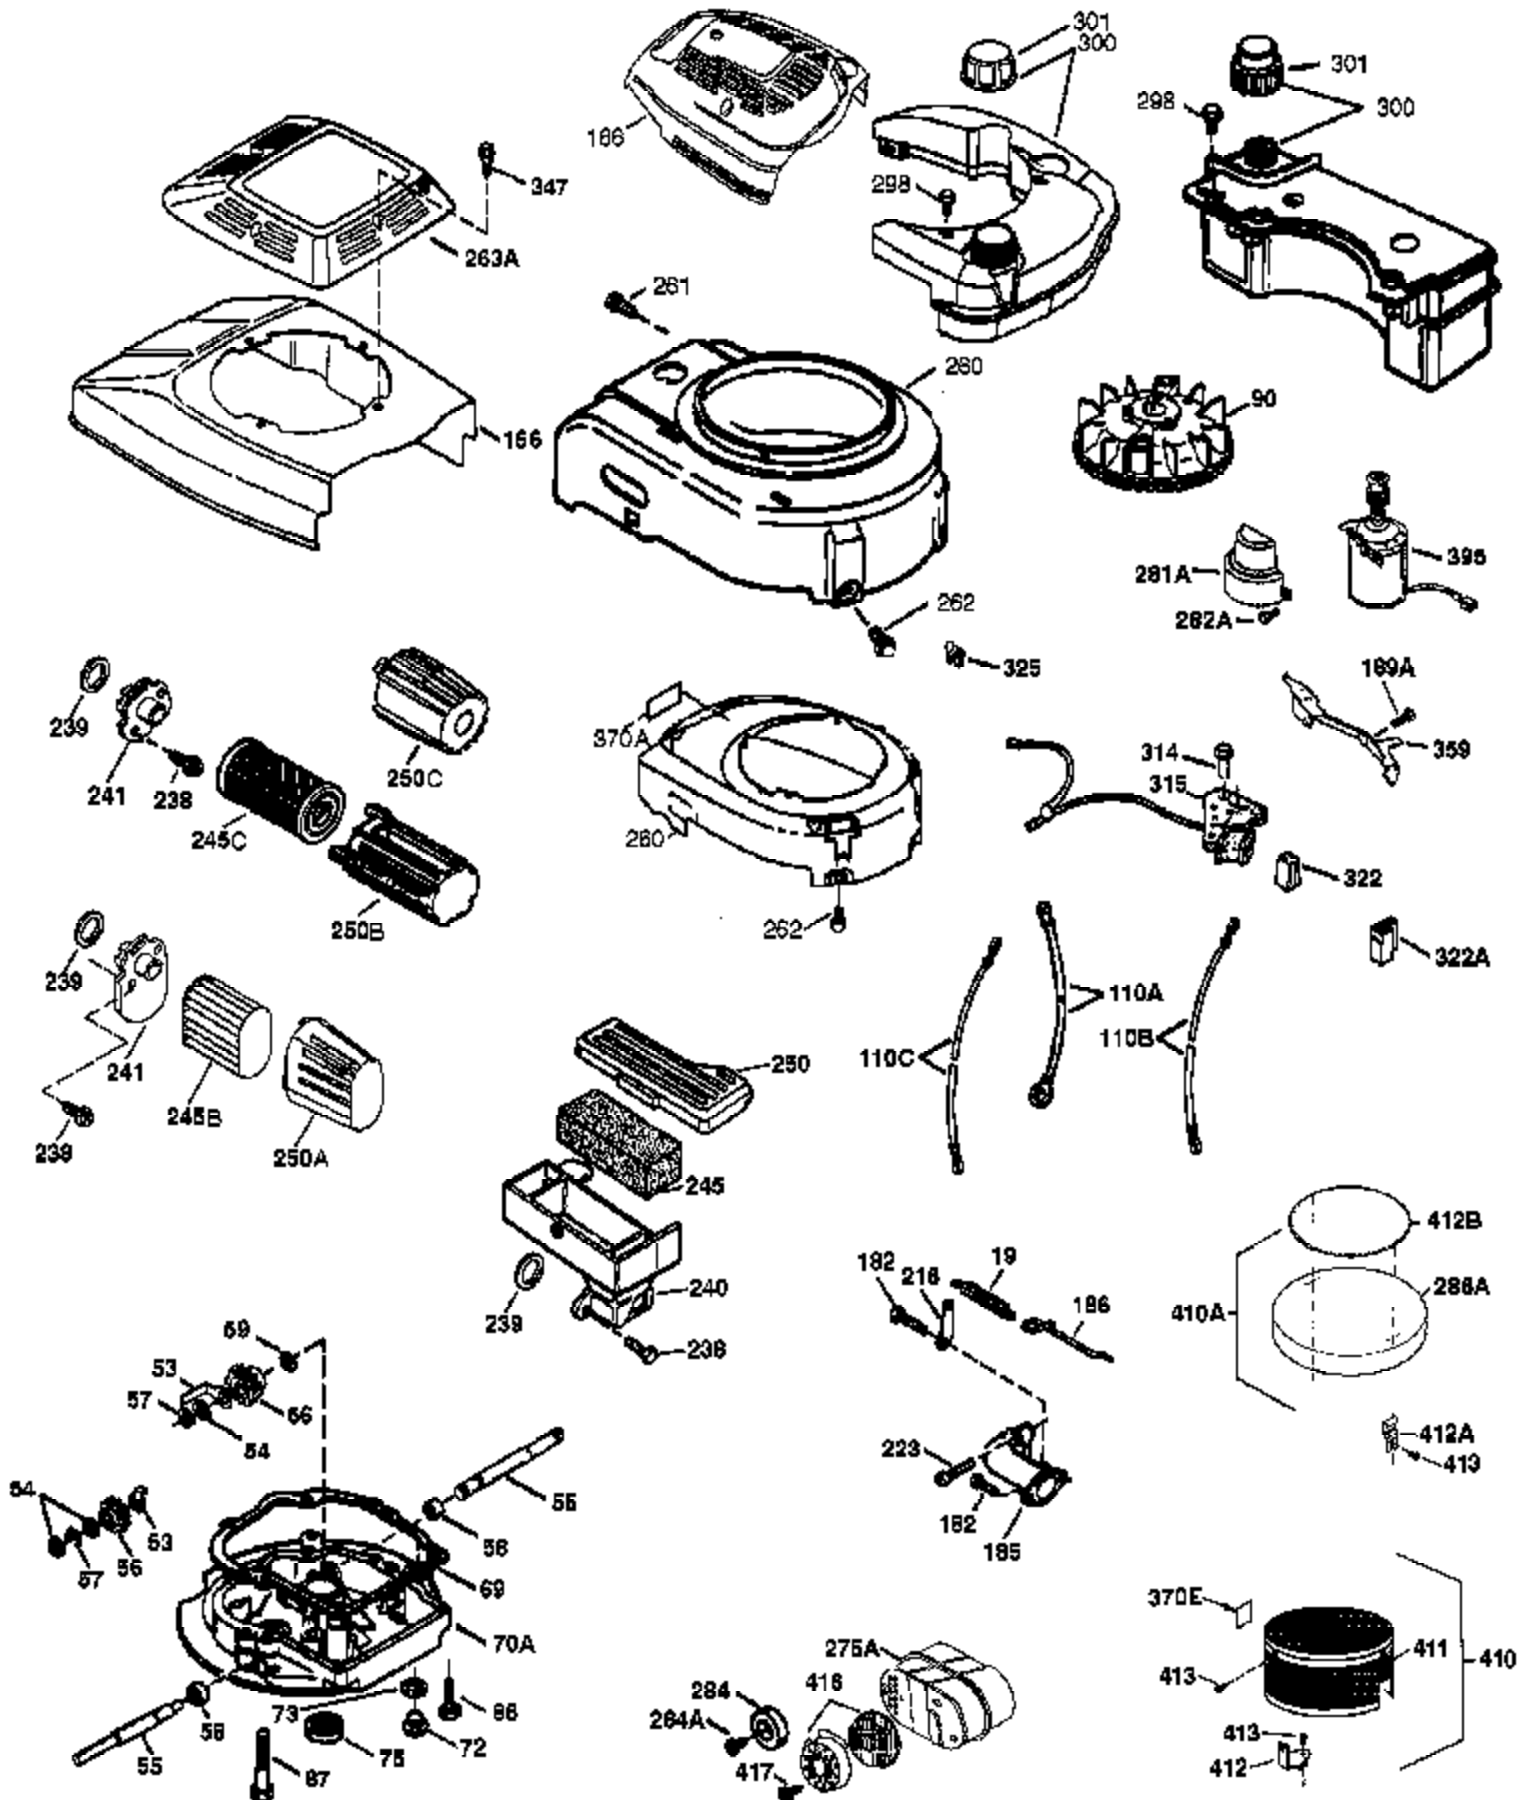

Ref #	Part Number	Qty	Description
19	36281	1	Extension Spring
41	40025	1	Piston & Pin Ass'y. (Std.) (Incl. 43)
41	40026	1	Piston & Pin Ass'y. (.010" OS) (Incl. 43)
69	35261	1	* Mounting Flange Gasket
72	36083	1	Oil Drain Plug
75	27897	1	Oil Seal
86	650488	6	Screw, 1/4-20 x 1-1/4"
90	611112	1	Flywheel
182	6201	2	Screw, 1/4-28 x 7/8"
185	36785	1	Intake Pipe
186	32653	1	Governor Link
216	33086	1	R.P.M. Adjusting Lever
223	650451	2	Screw, 1/4-20 x 1"
238	650806	2	Screw, 10-32 x 5/8"
239	34338	1	* Air Cleaner Gasket
240	36743	1	Air Cleaner Body
245	36745	1	Air Cleaner Filter
250	36744	1	Air Cleaner Cover
251A	650886	1	Wing Nut
260	37189	1	Blower Housing
261	30200	2	Screw, 10-24 x 9/16"
262	650831	2	Screw, 1/4-20 x 1/2"
298	28763	3	Screw, 10-32 x 35/64"
300	36757	1	Fuel Tank (Incl. 292 & 301)
301	36246	1	Fuel Cap
370A	36261	2	Lubrication Decal
370E	34387	1	Air Cleaner Decal
410	730627	1	Debris Screen Kit (Incl. 411,412,413 & 251A)
411	37322	1	Debris Screen
412	37323	1	Debris Screen Bracket
413	650910	3	Screw, 8-32 x 1/4"
416	36085	1	Spark Arrestor Kit (Incl. 417)(Optional)
417	650821	1	Screw, 10-32 x 1/2" (Optional)