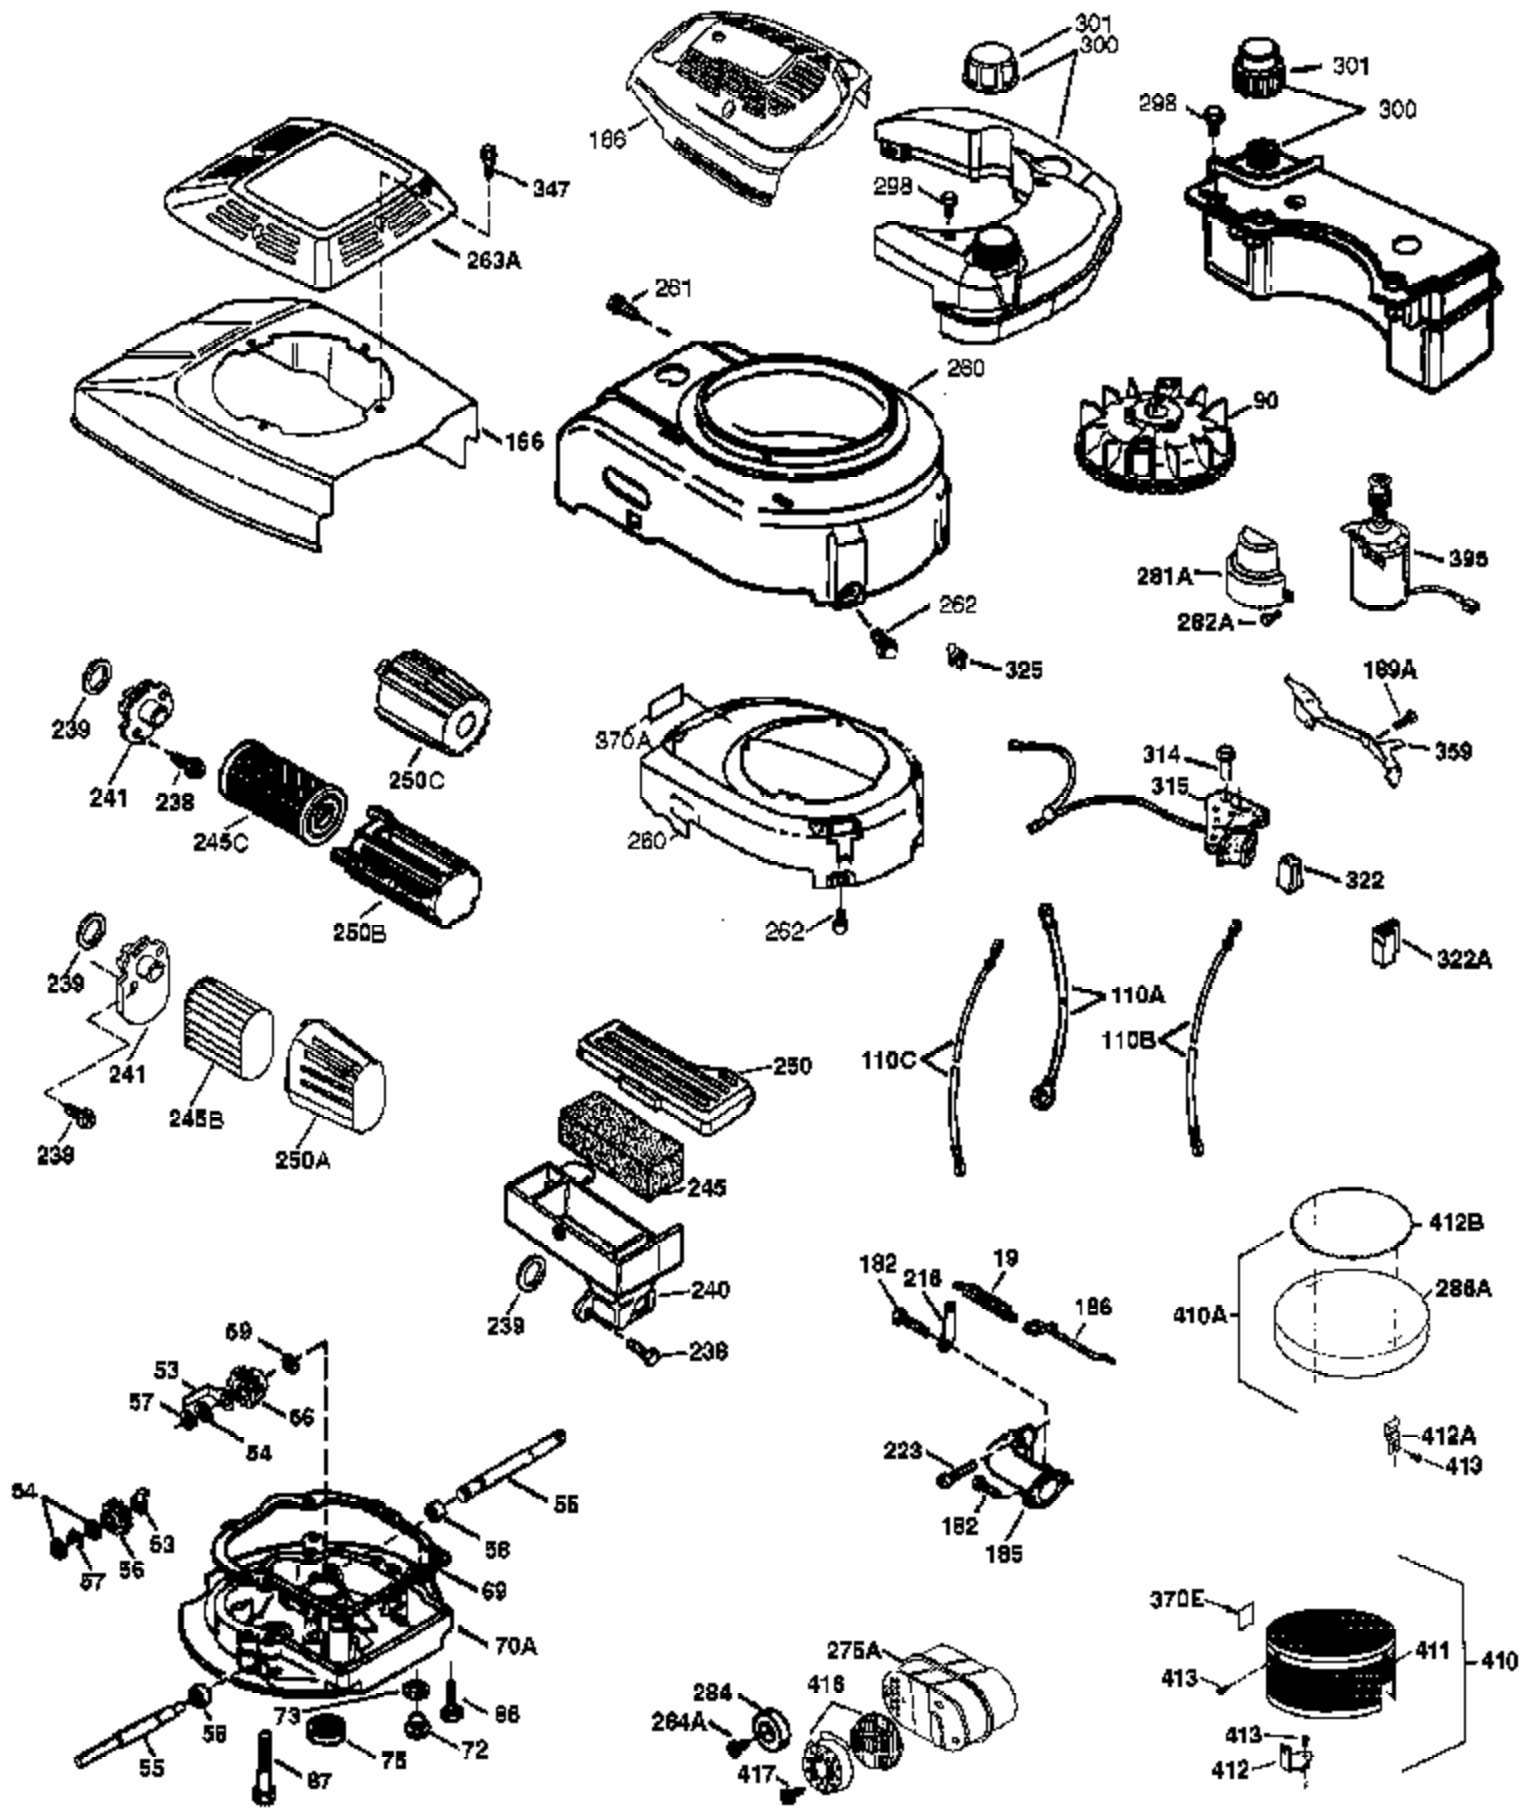

Ref #	Part Number	Qty	Description
19	36281	1	Extension Spring
41	40025	1	Piston & Pin Ass'y. (Std.) (Incl. 43)
41	40026	1	Piston & Pin Ass'y. (.010" OS) (Incl. 43)
69	35261	1	* Mounting Flange Gasket
72	36083	1	Oil Drain Plug
75	27897	1	Oil Seal
86	650488	6	Screw, 1/4-20 x 1-1/4"
90	611112	1	Flywheel
182	6201	2	Screw, 1/4-28 x 7/8"
185	36785	1	Intake Pipe
186	32653	1	Governor Link
216	33086	1	R.P.M. Adjusting Lever
223	650451	2	Screw, 1/4-20 x 1"
238	650806	2	Screw, 10-32 x 5/8"
239	34338	1	* Air Cleaner Gasket
240	36743	1	Air Cleaner Body
245	36745	1	Air Cleaner Filter
250	36744	1	Air Cleaner Cover
260	36800	1	Blower Housing
261	30200	2	Screw, 10-24 x 9/16"
262	650831	2	Screw, 1/4-20 x 1/2"
263A	36758	1	Starter Grill
298	28763	3	Screw, 10-32 x 35/64"
300	36757	1	Fuel Tank (Incl. 292 & 301)
301	36246	1	Fuel Cap
370A	36261	1	Lubrication Decal
416	36085	1	Spark Arrestor Kit (Incl. 417)(Optional)
417	650821	1	Screw, 10-32 x 1/2" (Optional)