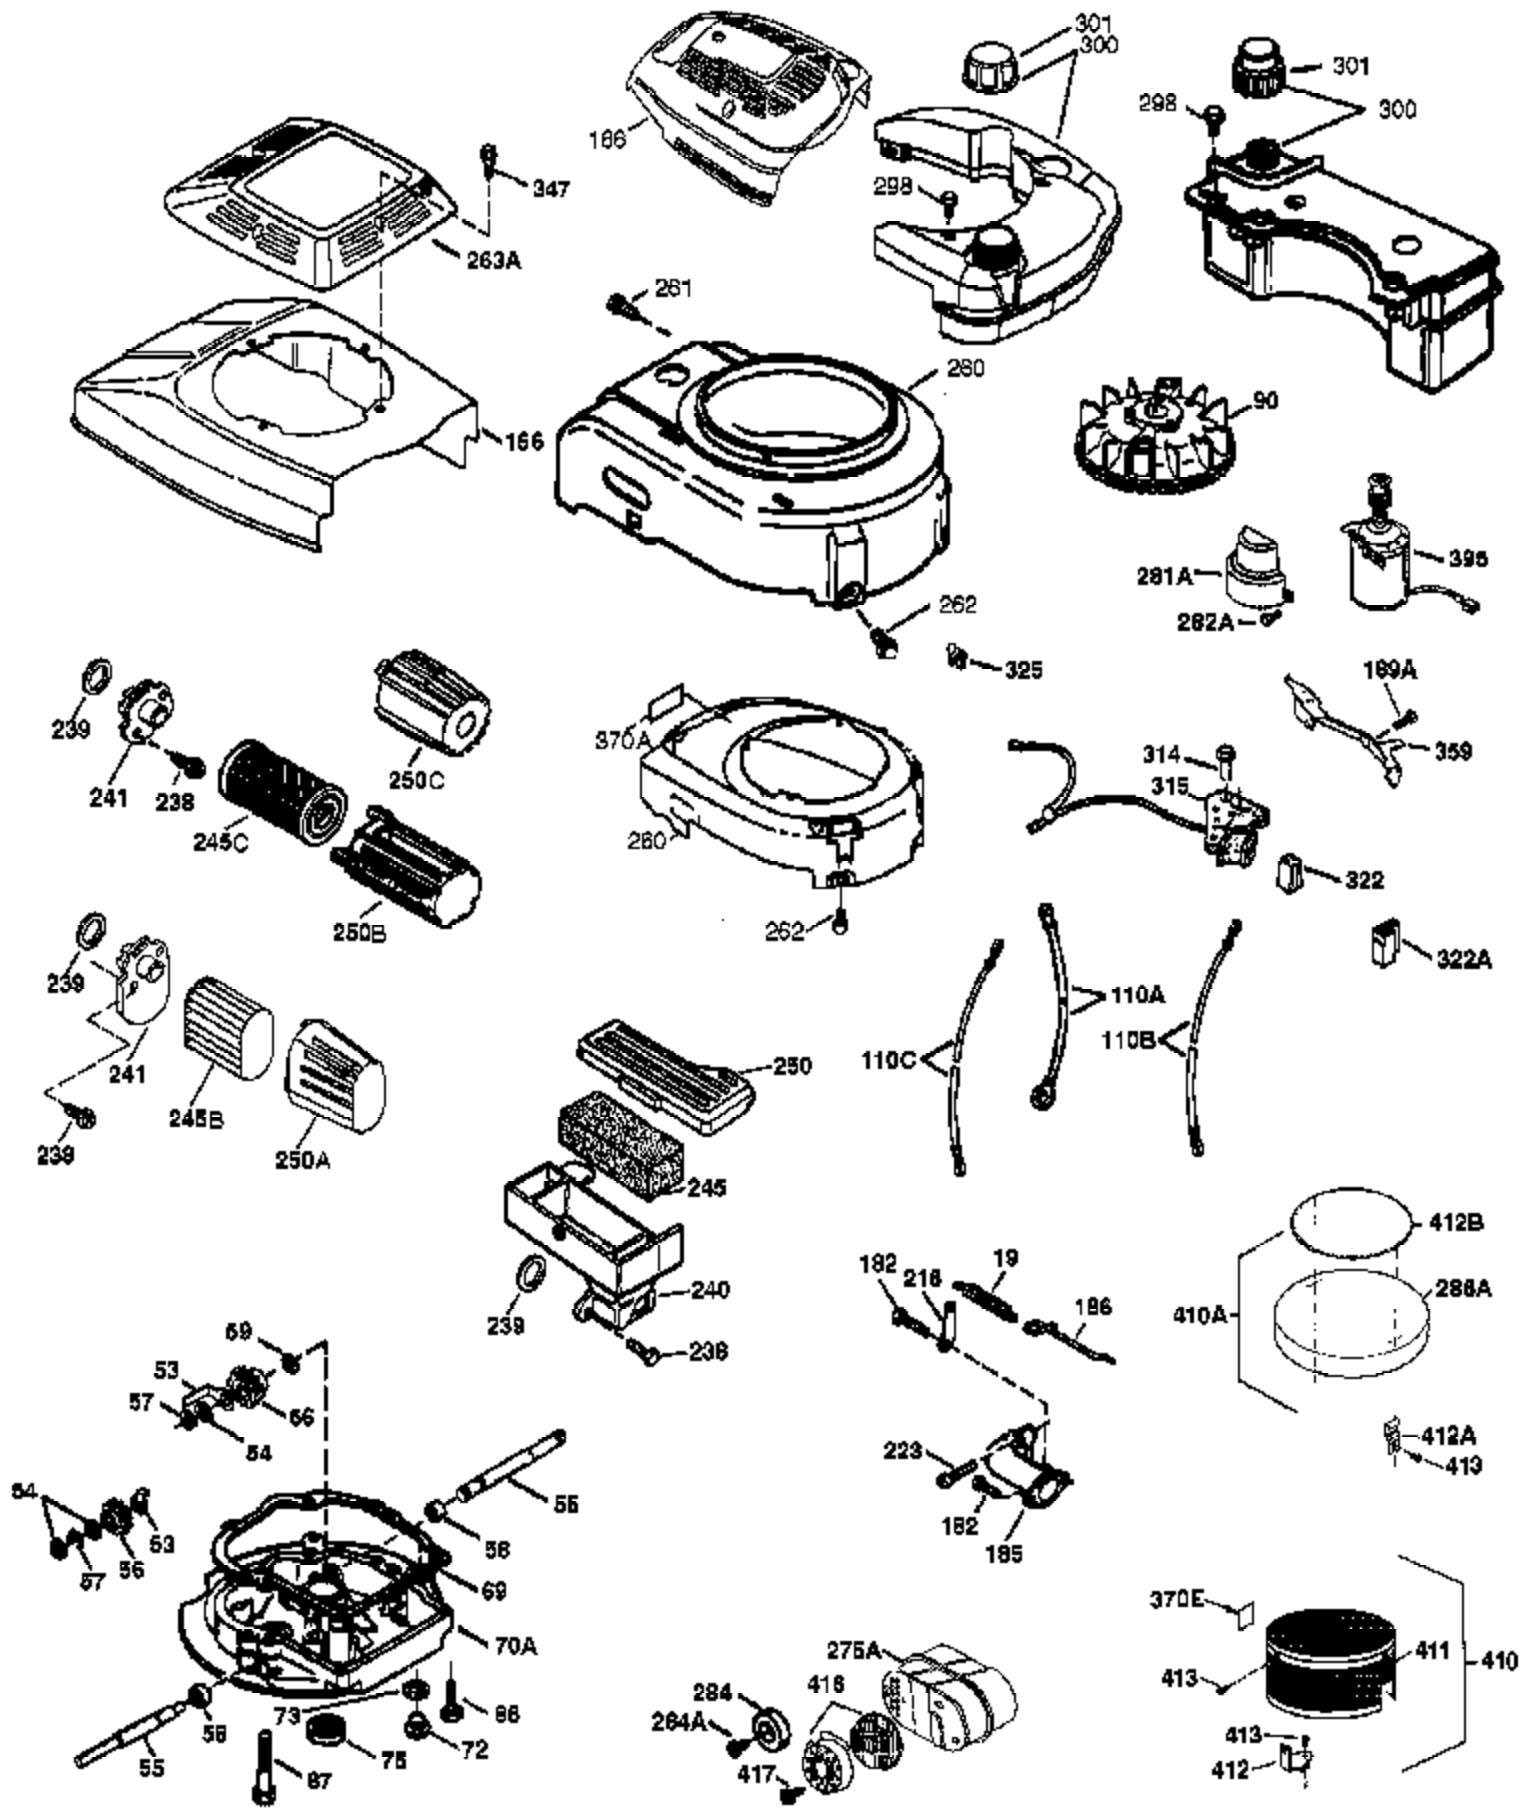

Ref #	Part Number	Qty	Description
19	37329	1	Extension Spring
41	40025	1	Piston & Pin Ass'y. (Std.) (Incl. 43)
41	40026	1	Piston & Pin Ass'y. (.010" OS) (Incl. 43)
69	37797	1	Mounting Flange Gasket
72	36083	1	Oil Drain Plug
75	27897	1	Oil Seal
86	650488	6	Screw, 1/4-20 x 1-1/4"
90	611213	1	Flywheel
182	6201	2	Screw, 1/4-28 x 7/8"
185	36785	1	Intake Pipe
186	36255	1	Governor Link
223	650451	2	Screw, 1/4-20 x 1"
238	650932	2	Screw, 10-32 x 49/64"
239	34338	1	* Air Cleaner Gasket
241	36919	1	Air Cleaner Collar
245	36905	1	Air Cleaner Filter
250	37122	1	Air Cleaner Cover
260	37213A	1	Blower Housing
261	30200	2	Screw, 10-24 x 9/16"
262	650831	2	Screw, 1/4-20 x 1/2"
298	28763	2	Screw, 10-32 x 35/64"
300	35586	1	Fuel Tank (Incl. 292 & 301)
301	36246	1	Fuel Cap
370A	36261	1	Lubrication Decal
416	36085	1	Spark Arrestor Kit (Incl. 417)(Optional)
417	650821	1	Screw, 10-32 x 1/2" (Optional)
900	750874	1	Replacement Engine (Not Available in California) order from 71-999
900	750837B	1	Replacement S/B order from 71-999