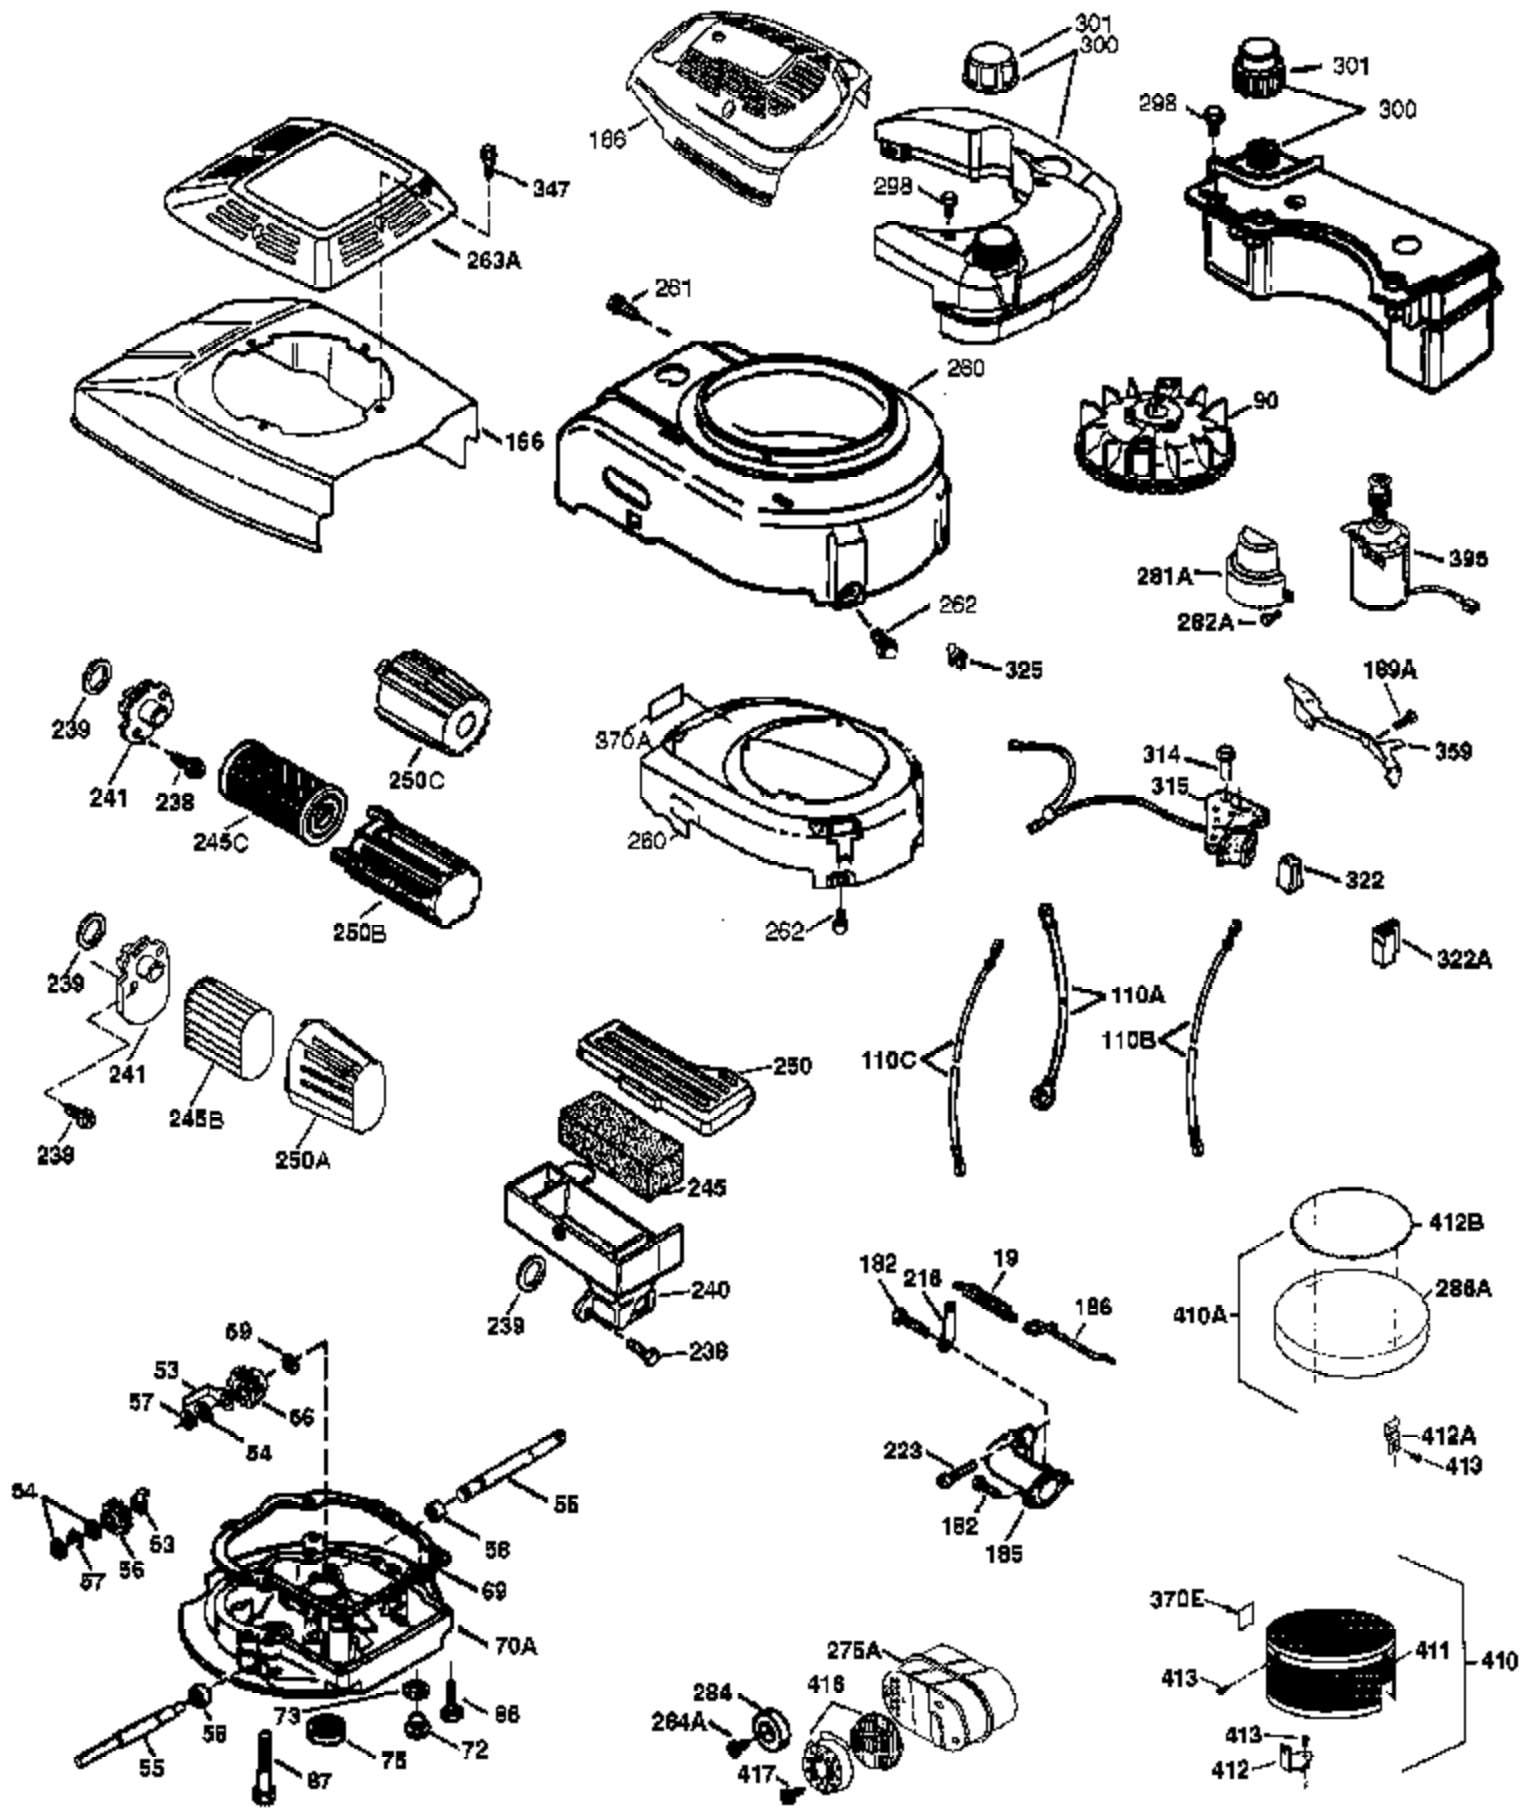

Ref #	Part Number	Qty	Description
19	36281	1	Extension Spring
41	40025	1	Piston & Pin Ass'y. (Std.) (Incl. 43)
41	40026	1	Piston & Pin Ass'y. (.010" OS) (Incl. 43)
69	37609	1	* Mounting Flange Gasket
72	36083	1	Oil Drain Plug
75	27897	1	Oil Seal
86	650488	6	Screw, 1/4-20 x 1-1/4"
90	611112	1	Flywheel
182	6201	2	Screw, 1/4-28 x 7/8"
185	36785	1	Intake Pipe
186	32653	1	Governor Link
216	33086	1	Speed Adjustment Lever
223	650451	2	Screw, 1/4-20 x 1"
238	650806	2	Screw, 10-32 x 5/8"
239	34338	1	* Air Cleaner Gasket
240	36743	1	Air Cleaner Body (Black)
245	36745	1	Air Cleaner Filter
250	36744	1	Air Cleaner Cover
260	36800	1	Blower Housing
261	30200	2	Screw, 10-24 x 9/16"
262	650831	2	Screw, 1/4-20 x 1/2"
263A	36758	1	Starter Cover Grille
298	28763	3	Screw, 10-32 x 39/64"
300	36757	1	Fuel Tank (Incl. 292 & 301)
301	36246	1	Fuel Cap
416	36085	1	Spark Arrestor Kit (Incl. 417)(Optional)
417	650821	1	Screw, 10-32 x 1/2" (Optional)