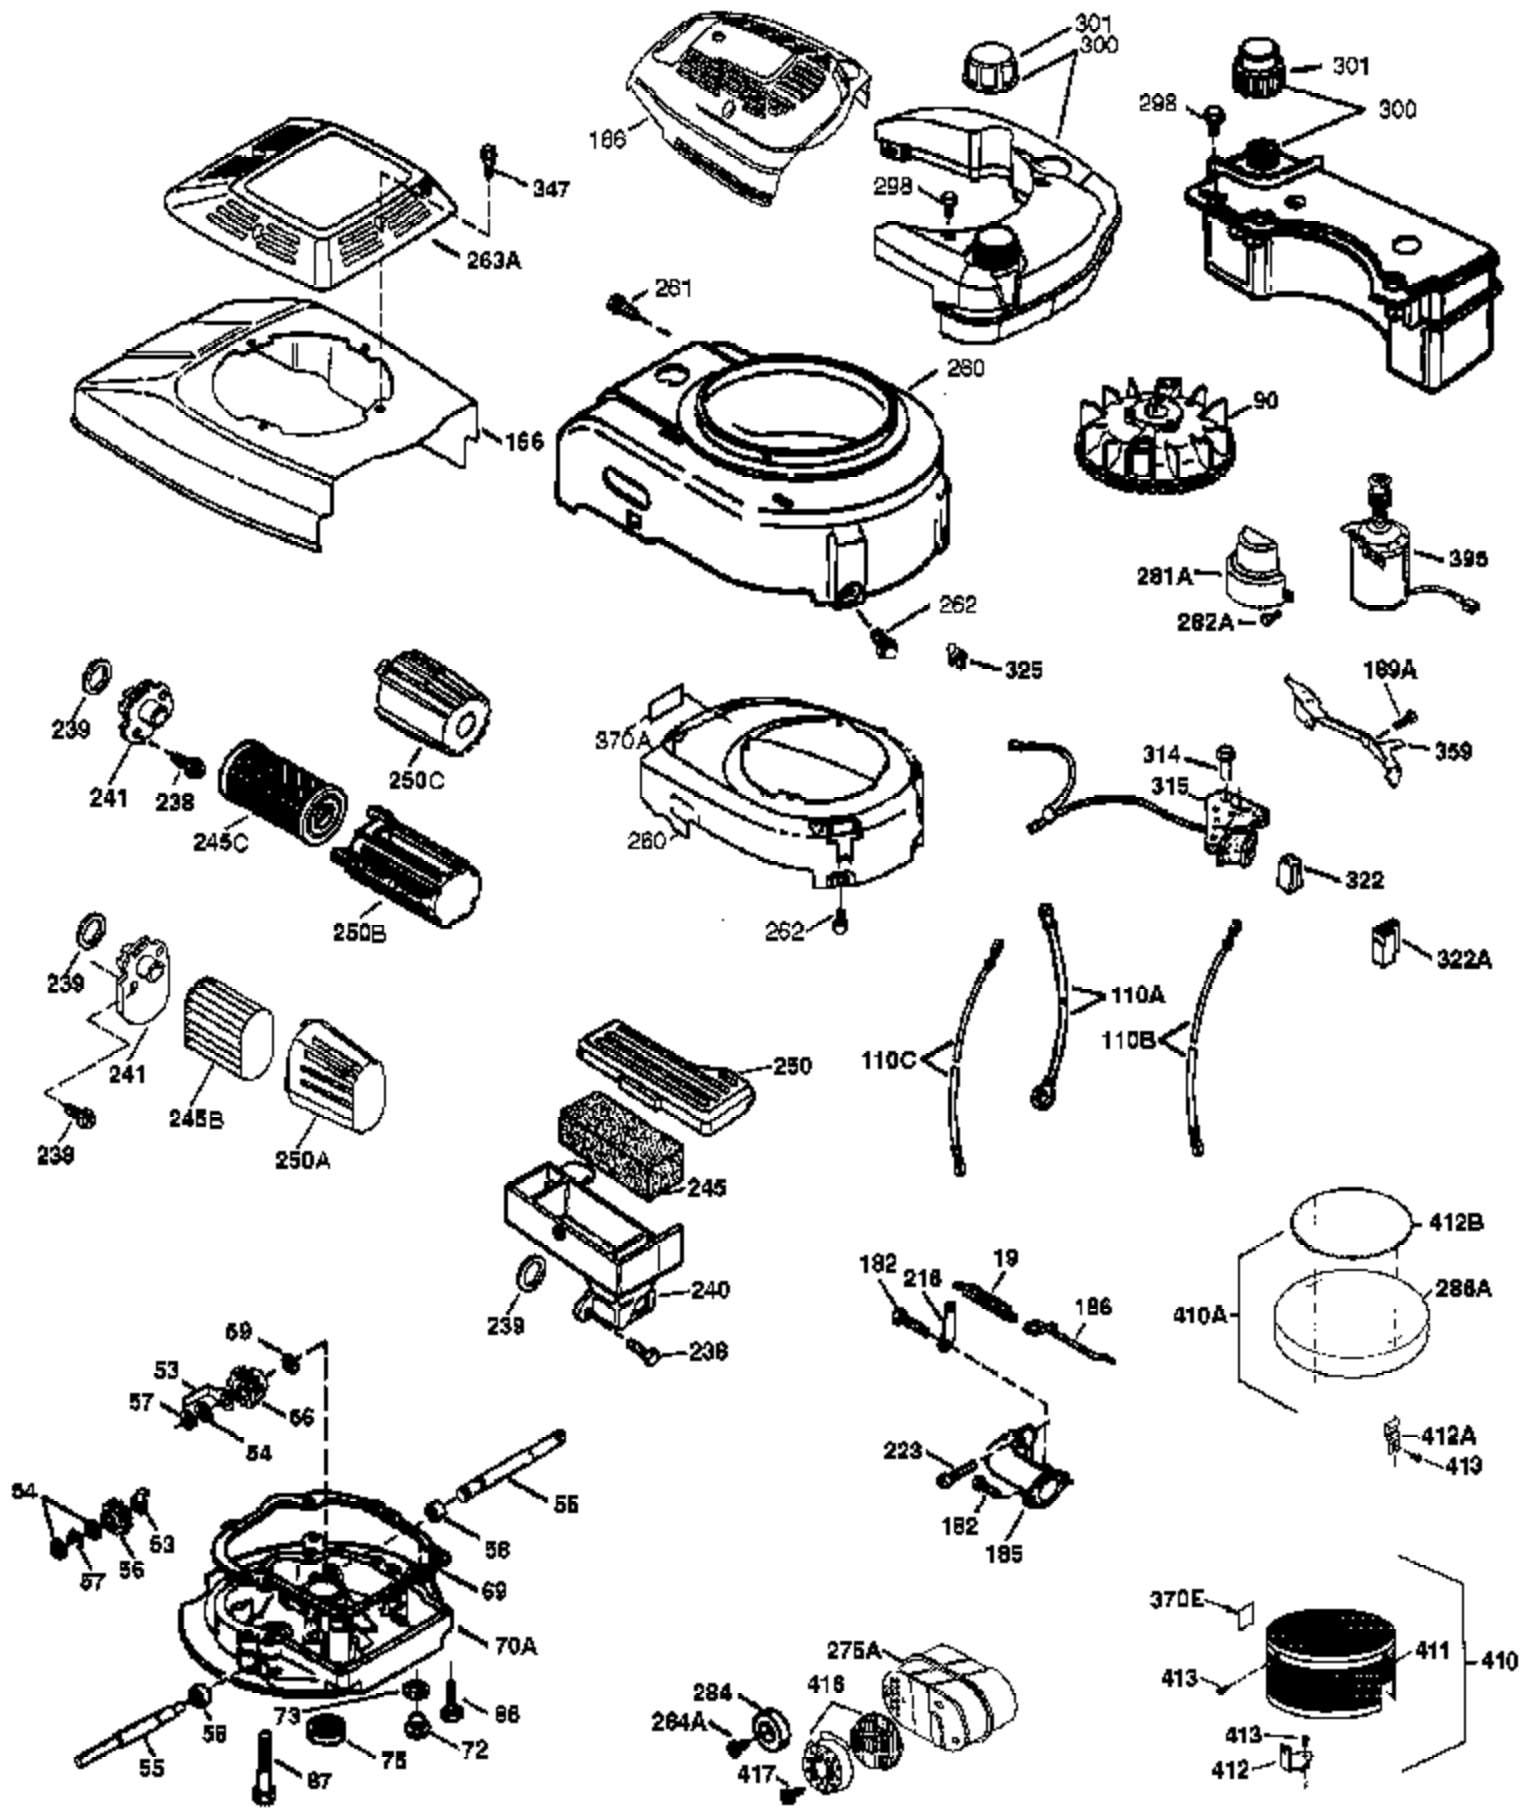

Ref #	Part Number	Qty	Description
179	30593	1	Retainer Clip
182	6201	2	Screw, 1/4-28 x 7/8"
184	26756	1	* Carburetor To Intake Pipe Gasket
185	36785	1	Intake Pipe
186	34337	1	Governor Link
200	32264A	1	Control Bracket (Incl. 203,204 & 206)
203	31342	1	Compression Spring
204	651029	1	Screw, Torx T-10, 5-40 x 7/16"
206	610973	1	Terminal
207	34336	1	Throttle Link
209	30200	2	Screw, 10-24 x 9/16"
215	32410	1	Control Knob
223	650451	2	Screw, 1/4-20 x 1"
224	36786	1	* Intake Pipe Gasket
238	650806	2	Screw, 10-32 x 1/2"
239	34338	1	* Air Cleaner Gasket
240	37115	1	Air Cleaner Body (Incl. 239)
245	37116	1	Air Cleaner Filter
245A	37117	1	Pre-Air Cleaner Filter
250	37118	1	Air Cleaner Cover
260	37151	1	Blower Housing
261	30200	2	Screw, 10-24 x 9/16"
262	650831	2	Screw, 1/4-20 x 1/2"
275	36790A	1	Muffler
277	650988	2	Screw, 1/4-20 x 2-5/16"
279	650737	1	Screw, 1/4-20 x 1/2"
279A	650902	1	Screw, 10-32 x 7/16"
280	37171A	1	Heat Shield
285	35000A	1	Starter Cup
287	650926	2	Screw, 8-32 x 21/64"
290	34357	1	Fuel Line
292	26460	2	Fuel Line Clamp
300	35586	1	Fuel Tank (Incl. 292 & 301)
301	36246	1	Fuel Cap
305	35577	1	Oil Fill Tube
306	36996	1	* "O"-Ring
307	35499	1	"O"-Ring
309	650562	1	Screw, 10-32 x 1/2"
310	35578	1	Dipstick
313	34080	1	Spacer
324	33177	1	Terminal
370A	36261	1	Lubrication Decal
370	37269	1	4.5 HP Decal
370S	37590	1	Instruction/Primer Decal
370K	36695	1	Starter Decal
370R	37317	1	Warning Decal
380	640278	1	Carburetor (Incl. 184)
390	590737	1	Rewind Starter (NOTE: This engine could have been built with 590694 starter).
400	36792B	1	* Gasket Set (Incl. items marked PK in notes).
416	36085	1	Spark Arrestor Kit (Incl. 417)(Optional)
417	650821	1	Screw, 10-32 x 1/2" (Optional)
900	NONE		Replacement Engine
900	750856A	1	Replacement S/B order from 71-999