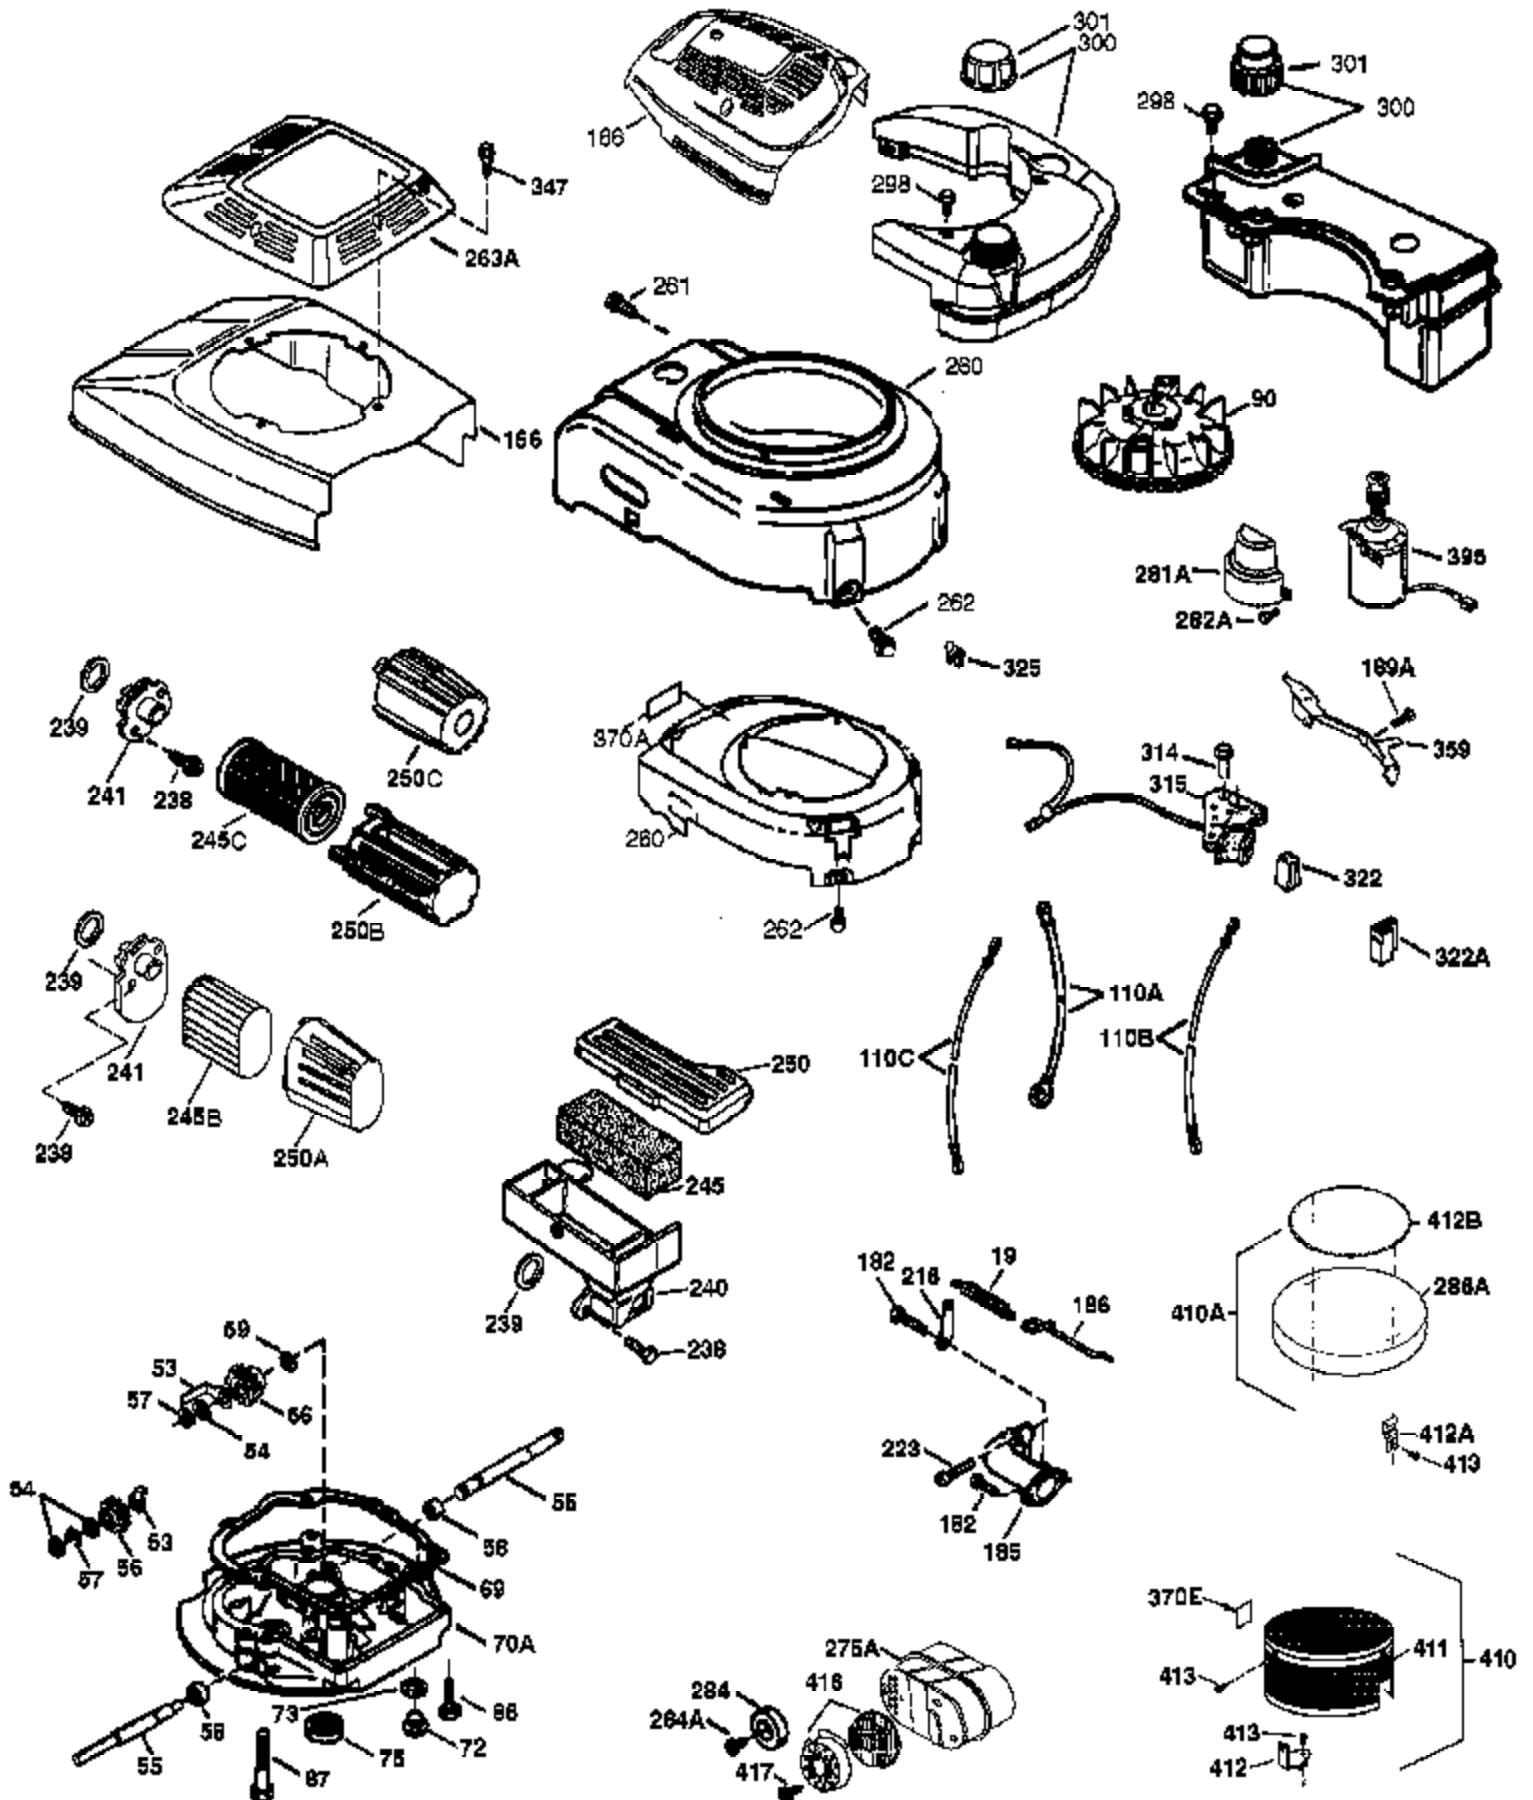

Ref #	Part Number	Qty	Description
19	37329	1	Extension Spring
41	40025	1	Piston & Pin Ass'y. (Std.) (Incl. 43)
41	40026	1	Piston & Pin Ass'y. (.010" OS) (Incl. 43)
69	35261	1	* Mounting Flange Gasket
72	36083	1	Oil Drain Plug
75	27897	1	Oil Seal
86	650488	6	Screw, 1/4-20 x 1-1/4"
90	611213	1	Flywheel
182	6201	2	Screw, 1/4-28 x 7/8"
185	36785	1	Intake Pipe
186	36255	1	Governor Link
223	650451	2	Screw, 1/4-20 x 1"
238	650932	2	Screw, 10-32 x 49/64"
239	34338	1	* Air Cleaner Gasket
241	36919	1	Air Cleaner Collar
245	36905	1	Air Cleaner Filter
250	37122	1	Air Cleaner Cover
251A	650886	1	Wing Nut
260	36798	1	Blower Housing
261	30200	2	Screw, 10-24 x 9/16"
262	650831	2	Screw, 1/4-20 x 1/2"
275A	37503	1	Spark Arrestor Muffler (Optional) (Inc. 284,284A,416, & 417)
284A	650821	1	Screw, 10-32 x 1/2" (Optional)
284	36663	1	Muffler Deflector (Inc. 284A)(Optional)
298	28763	2	Screw, 10-32 x 35/64"
300	35586	1	Fuel Tank (Incl. 292 & 301)
301	36246	1	Fuel Cap
370E	34387	1	Air Cleaner Decal
410	730627		Debris Screen Kit (Incl.251A,370E,411 ,412 & 413)
411	37322	1	Debris Screen (Black)
412	37323	1	Recoil Bracket
413	650910	3	Screw, 8-32 x 1/4"
416	36085	1	Spark Arrestor Kit (Incl. 417)(Optional)
417	650821	1	Screw, 10-32 x 1/2" (Optional)