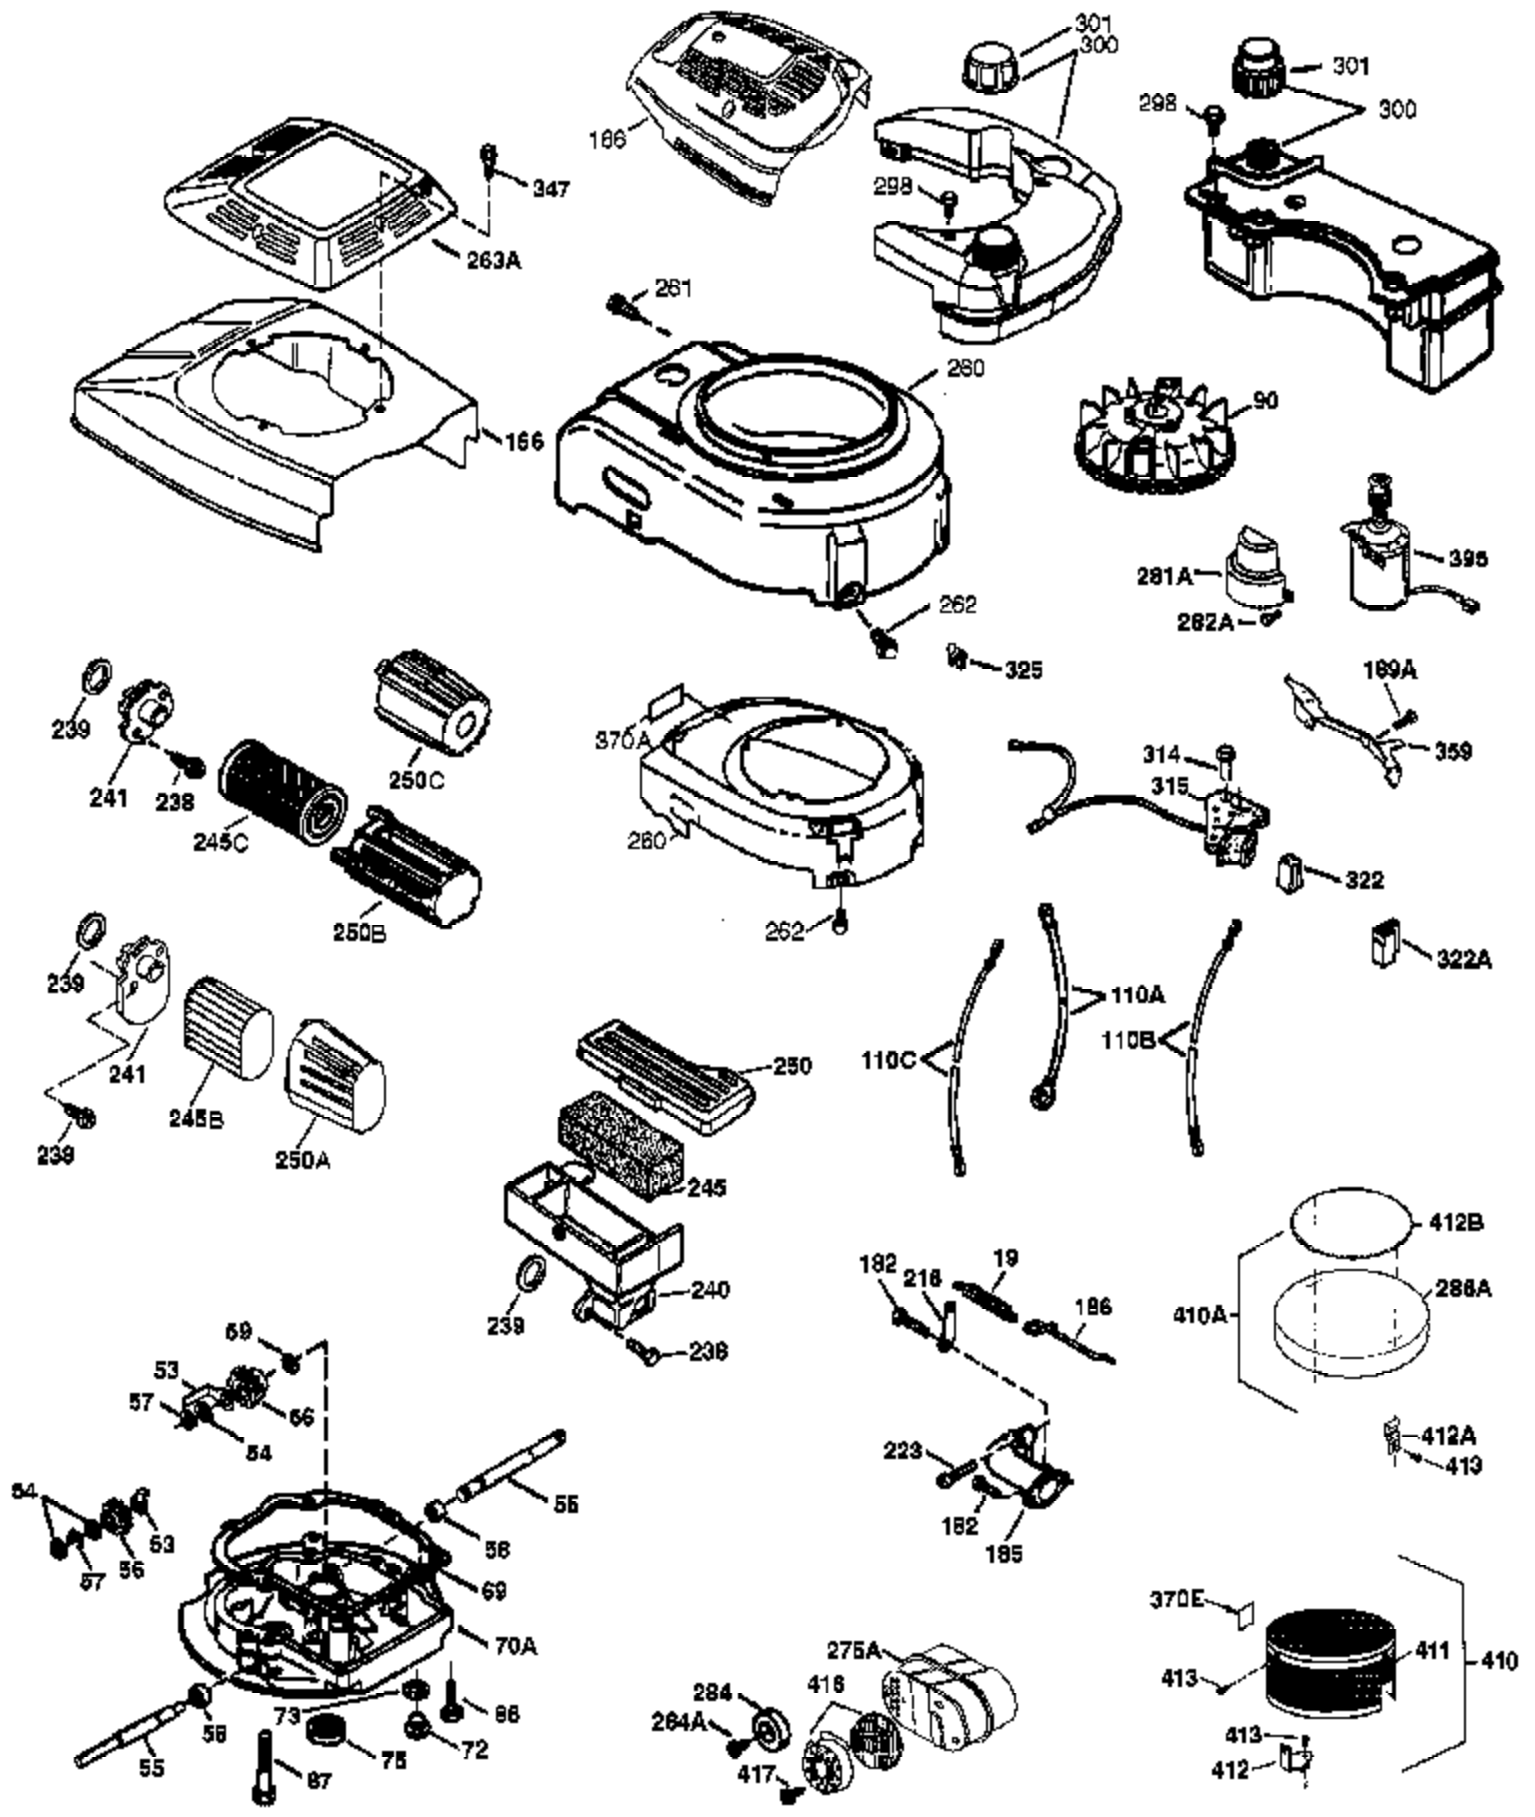

Ref #	Part Number	Qty	Description
19	37329	1	Extension Spring
41	40025	1	Piston & Pin Ass'y. (Std.) (Incl. 43)
41	40026	1	Piston & Pin Ass'y. (.010" OS) (Incl. 43)
69	37609	1	* Mounting Flange Gasket
72	37614	1	Oil Drain Plug
75	27897	1	Oil Seal
86	650488	6	Screw, 1/4-20 x 1-1/4"
90	611213	1	Flywheel
182	6201	2	Screw, 1/4-28 x 7/8"
185	36785	1	Intake Pipe
186	36255	1	Governor Link
223	650451	2	Screw, 1/4-20 x 1"
238	650932	2	Screw, 10-32 x 49/64"
239	34338	1	* Air Cleaner Gasket
241	36919	1	Air Cleaner Collar
245	36905	1	Air Cleaner Filter
250	37122	1	Air Cleaner Cover
251A	650886	1	Wing Nut
260	36798	1	Blower Housing
261	30200	2	Screw, 10-24 x 9/16"
262	650831	2	Screw, 1/4-20 x 1/2"
275A	37503	1	Spark Arrestor Muffler (Optional) (Inc. 284,284A,416, & 417)
284A	650821	1	Screw, 10-32 x 1/2" (Optional)
284	36663	1	Muffler Deflector (Inc. 284A)(Optional)
298	28763	2	Screw, 10-32 x 35/64"
300	35586	1	Fuel Tank (Incl. 292 & 301)
301	36246	1	Fuel Cap
370E	34387	1	Air Cleaner Decal
370A	36261	1	Lubrication Decal
411	37322	1	Debris Screen (Black)
412	37323	1	Recoil Bracket
413	650910	3	Screw, 8-32 x 1/4"
416	36085	1	Spark Arrestor Kit (Incl. 417)(Optional)
417	650821	1	Screw, 10-32 x 1/2" (Optional)