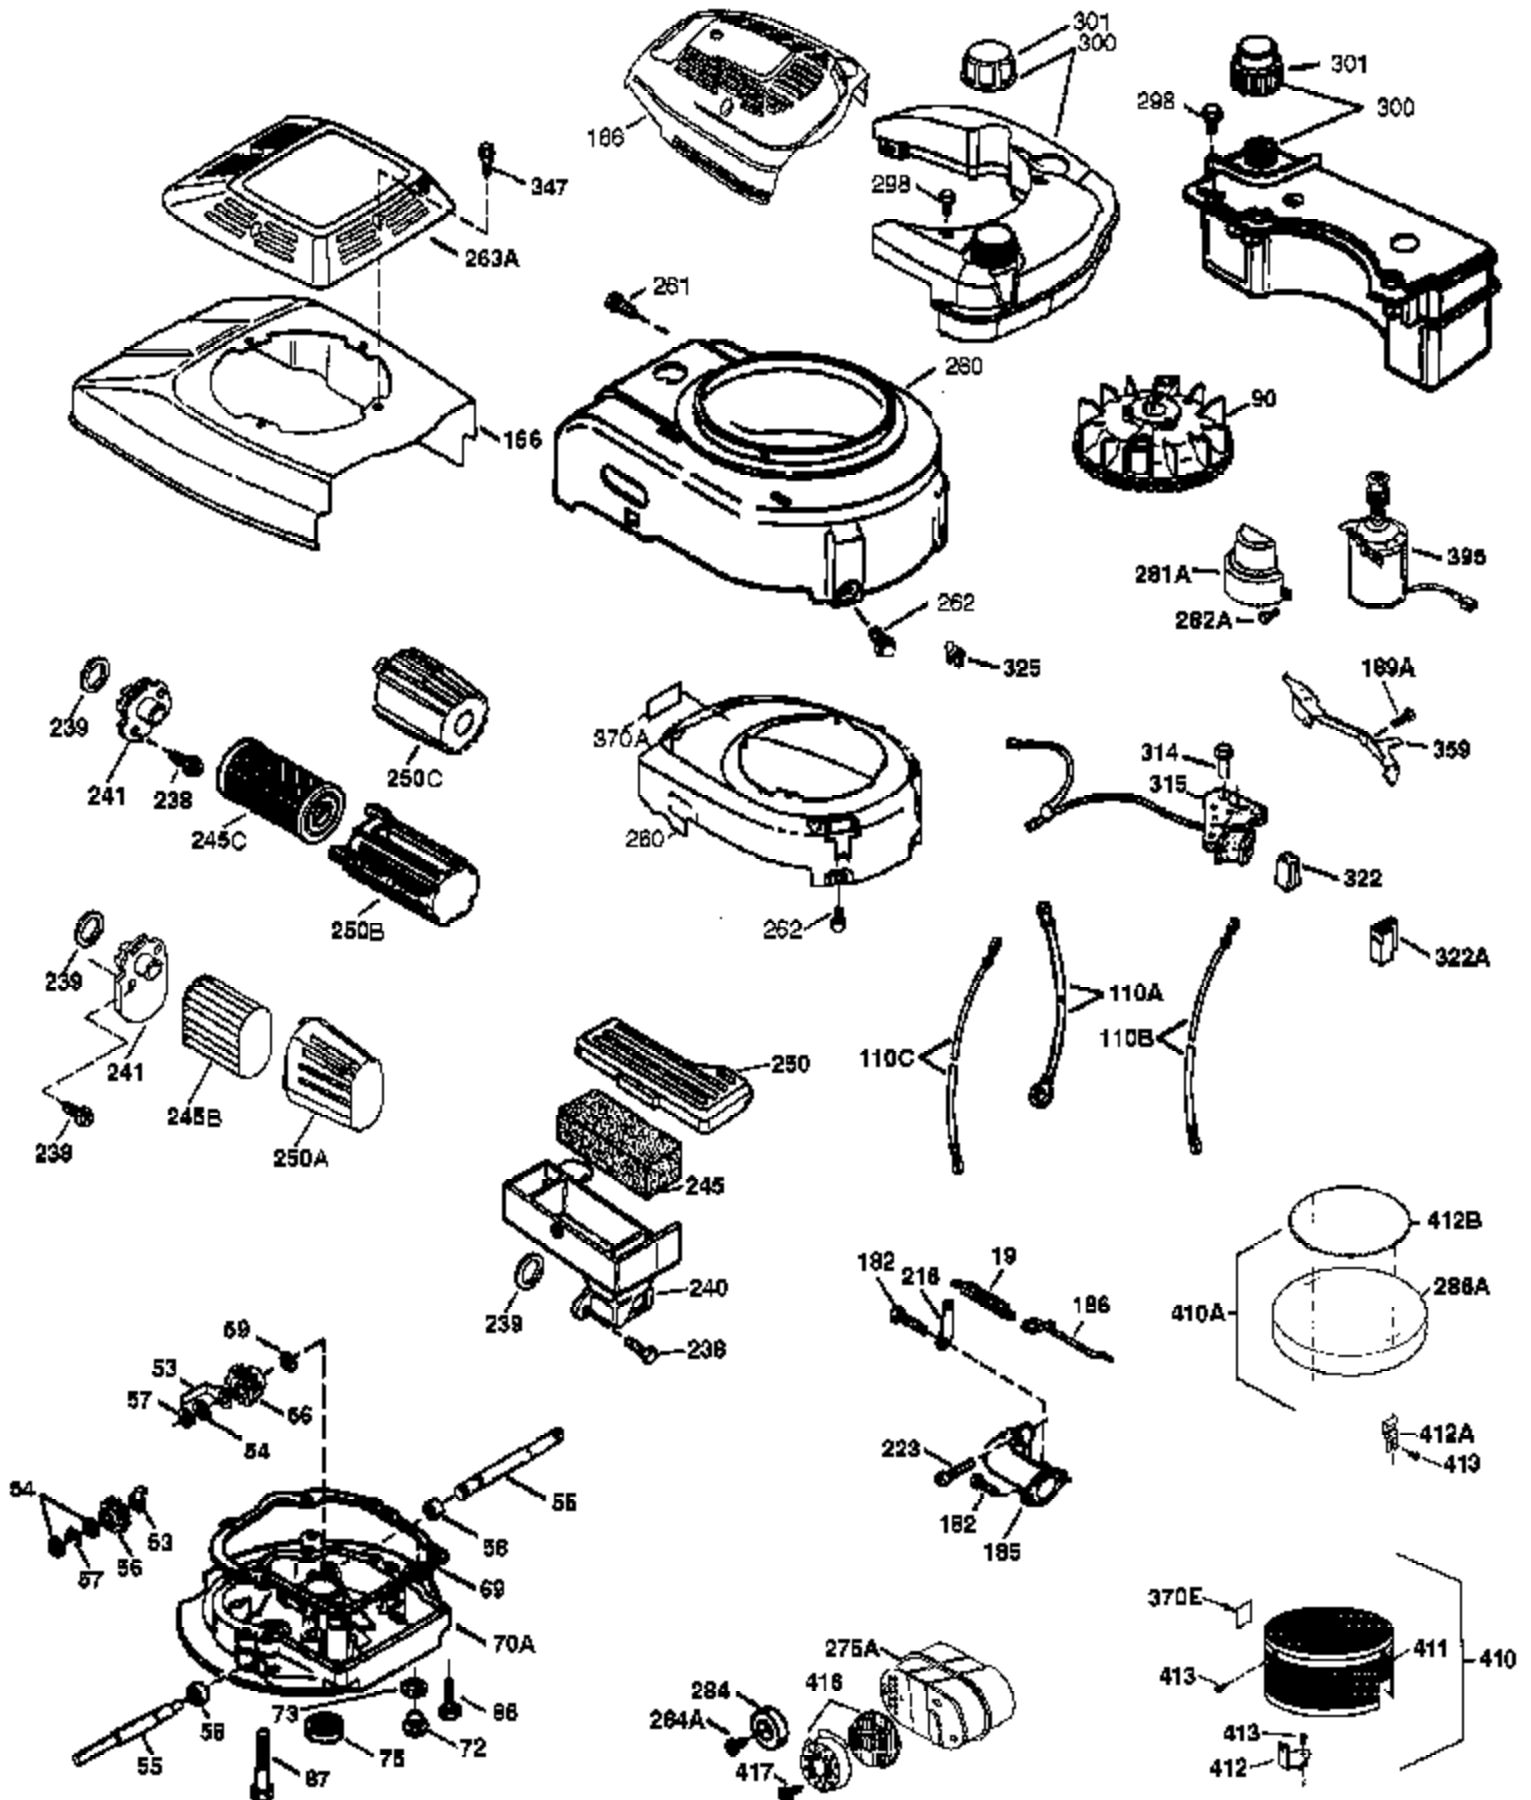

Ref #	Part Number	Qty	Description
	19 36281	1	Extension Spring
	41 40025	1	Piston & Pin Ass'y. (Std.) (Incl. 43)
	41 40026	1	Piston & Pin Ass'y. (.010" OS) (Incl. 43)
	69 37609	1	* Mounting Flange Gasket
	72 37614	1	Oil Drain Plug
	75 27897	1	Oil Seal
	86 650488	6	Screw, 1/4-20 x 1-1/4"
	90 611112	1	Flywheel
110A	37331	1	Ground Wire
182	6201	2	Screw, 1/4-28 x 7/8"
185	36785	1	Intake Pipe
186	34337	1	Governor Link
223	650451	2	Screw, 1/4-20 x 1"
238	650806	2	Screw, 10-32 x 1/2"
239	34338	1	* Air Cleaner Gasket
240	37115	1	Air Cleaner Body (Incl. 239)
245	37116	1	Air Cleaner Filter
250	37118	1	Air Cleaner Cover
260	37309	1	Blower Housing
261	30200	2	Screw, 10-24 x 9/16"
262	650831	2	Screw, 1/4-20 x 1/2"
300	35586	1	Fuel Tank (Incl. 292 & 301)
301	36246	1	Fuel Cap
370A	36261	1	Lubrication Decal
416	36085	1	Spark Arrestor Kit (Incl. 417)(Optional)
417	650821	1	Screw, 10-32 x 1/2" (Optional)
900		1	Replacement S/B 750856A order from 71-999