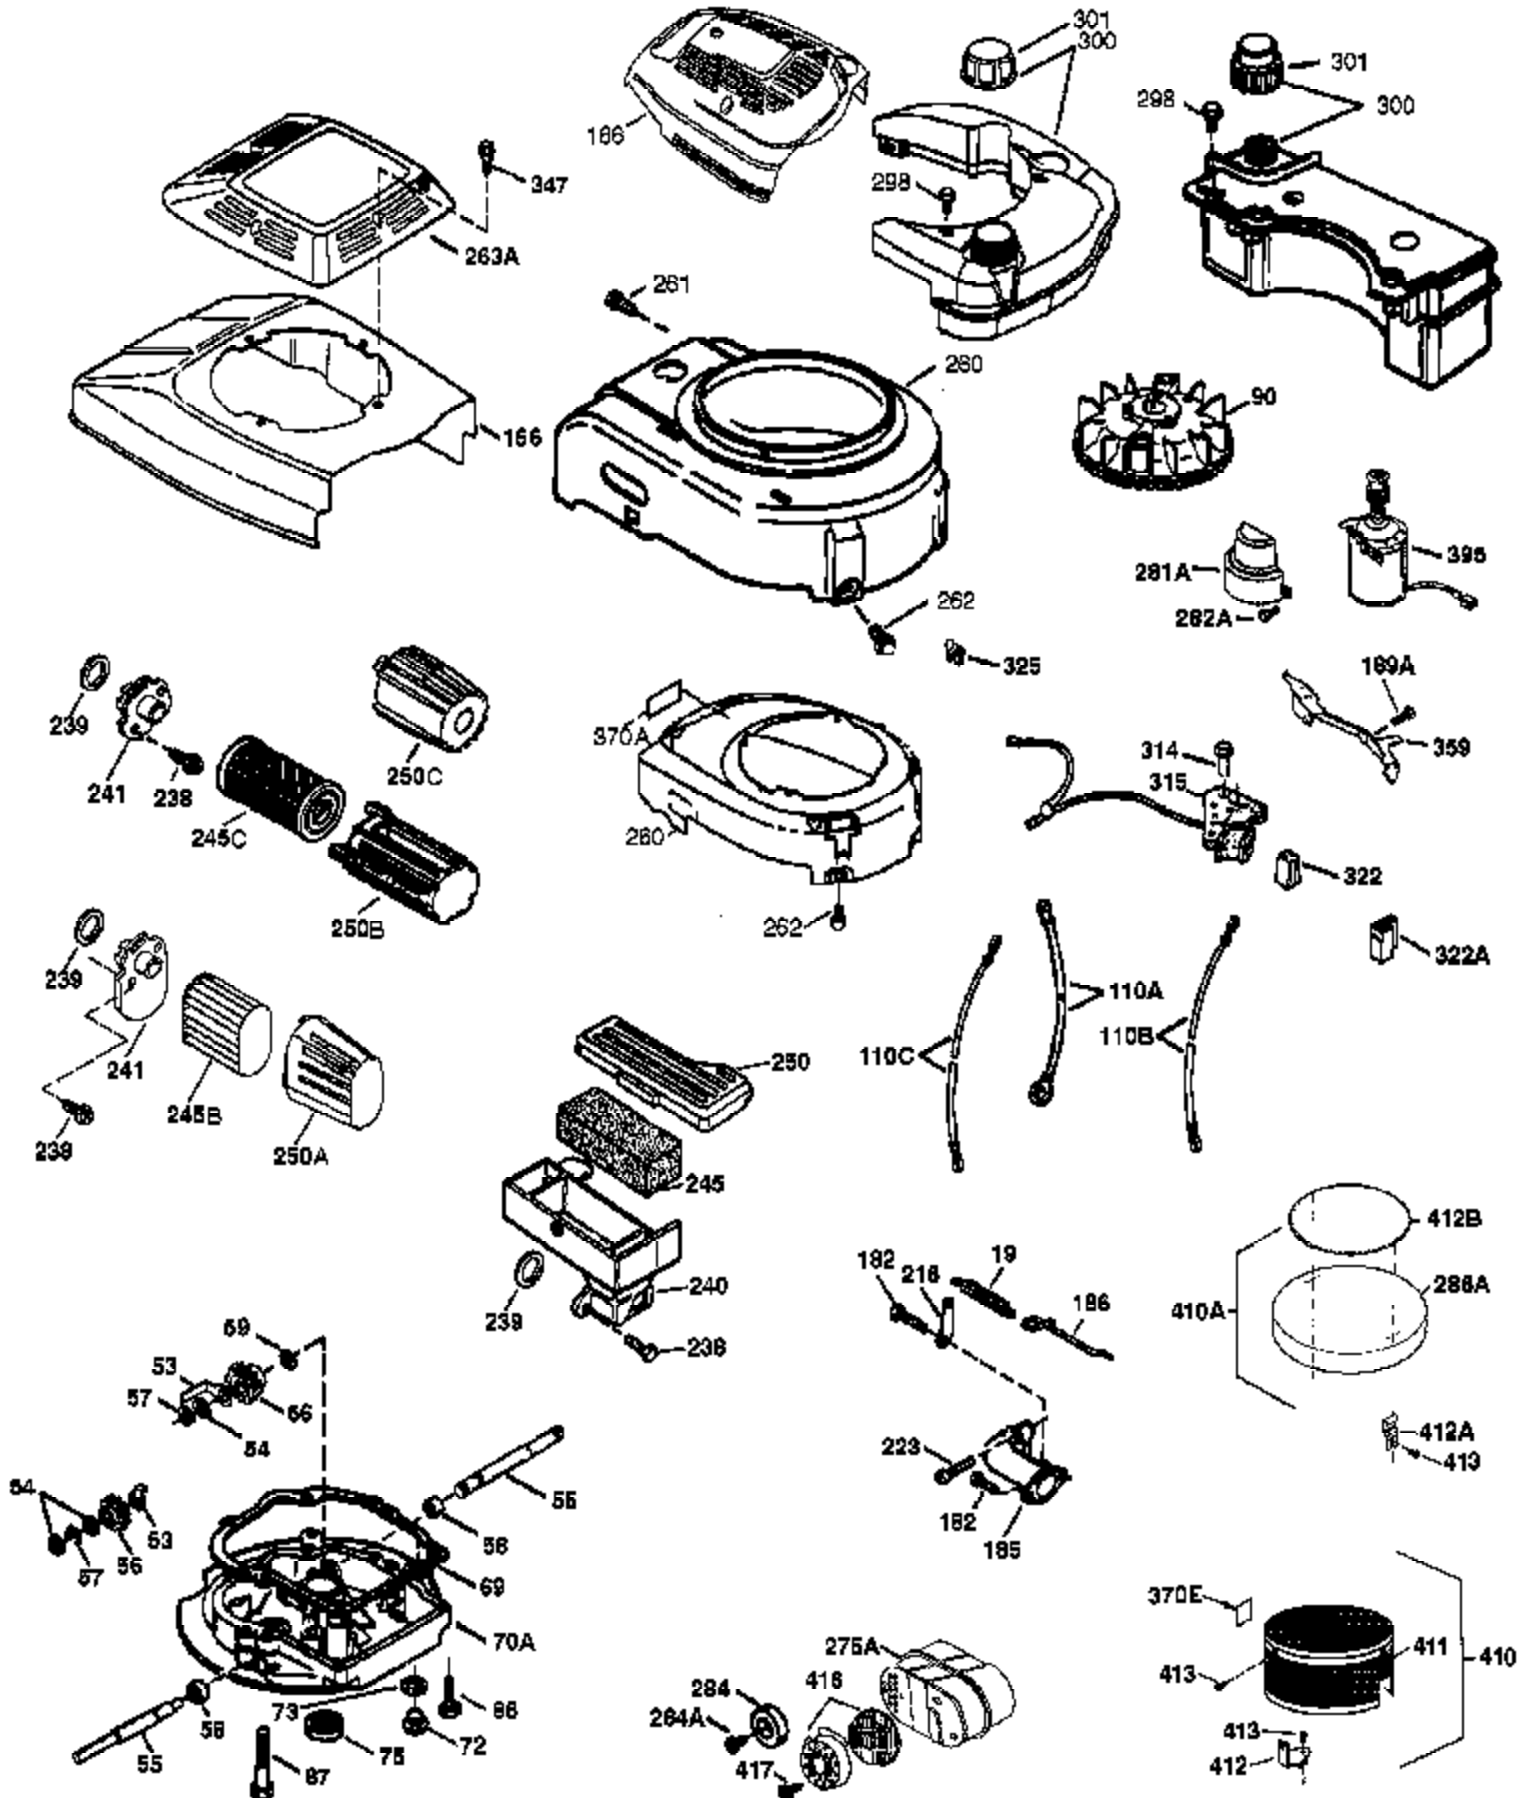

Ref #	Part Number	Qty	Description
19	36281	1	Extension Spring
41	40025	1	Piston & Pin Ass'y. (Std.) (Incl. 43)
41	40026	1	Piston & Pin Ass'y. (.010" OS) (Incl. 43)
53	31745	1	Tang Washer
54	31747	1	Washer
55	35218A	1	P.T.O. Shaft
56	33401	1	R.H. Worm Gear
57	33537	1	Retainer Ring
58	31744	1	Oil Seal
69	37609	1	Mounting Flange Gasket
72	37614	1	Oil Drain Plug
75	26208	1	Oil Seal
86	650488	5	Screw, 1/4-20 x 1-1/4"
87	650492	1	Screw, 1/4-20 x 2-1/4"
90	611112	1	Flywheel
182	6201	2	Screw, 1/4-28 x 7/8"
185	36785	1	Intake Pipe
186	32653	1	Governor Link
216	33086	1	R.P.M. Adjusting Lever
223	650451	2	Screw, 1/4-20 x 1"
238	650806	2	Screw, 10-32 x 5/8"
239	34338	1	* Air Cleaner Gasket
240	37115A	1	Air Cleaner Body
245	37116	1	Air Cleaner Filter
250	37118	1	Air Cleaner Cover Ass'y
260	37125	1	Blower Housing
261	30200	2	Screw, 10-24 x 9/16"
262	650831	2	Screw, 1/4-20 x 1/2"
263A	37197	1	Starter Grill
275A	36838	1	Spark Arrestor Muffler (Optional) (Incl. 284,284A,416 & 417)
284A	650821	1	Screw, 10-32 x 1/2" (Optional)
284	36663	1	Muffler Deflector (Incl. 284A)(Optional)
300	35586	1	Fuel Tank (Incl. 292 & 301)
301	35355	1	Fuel Cap (Red)
370A	36261	2	Identification Decal
416	36085	1	Spark Arrestor Kit (Incl. 417)(Optional)
417	650821	1	Screw, 10-32 x 1/2" (Optional)