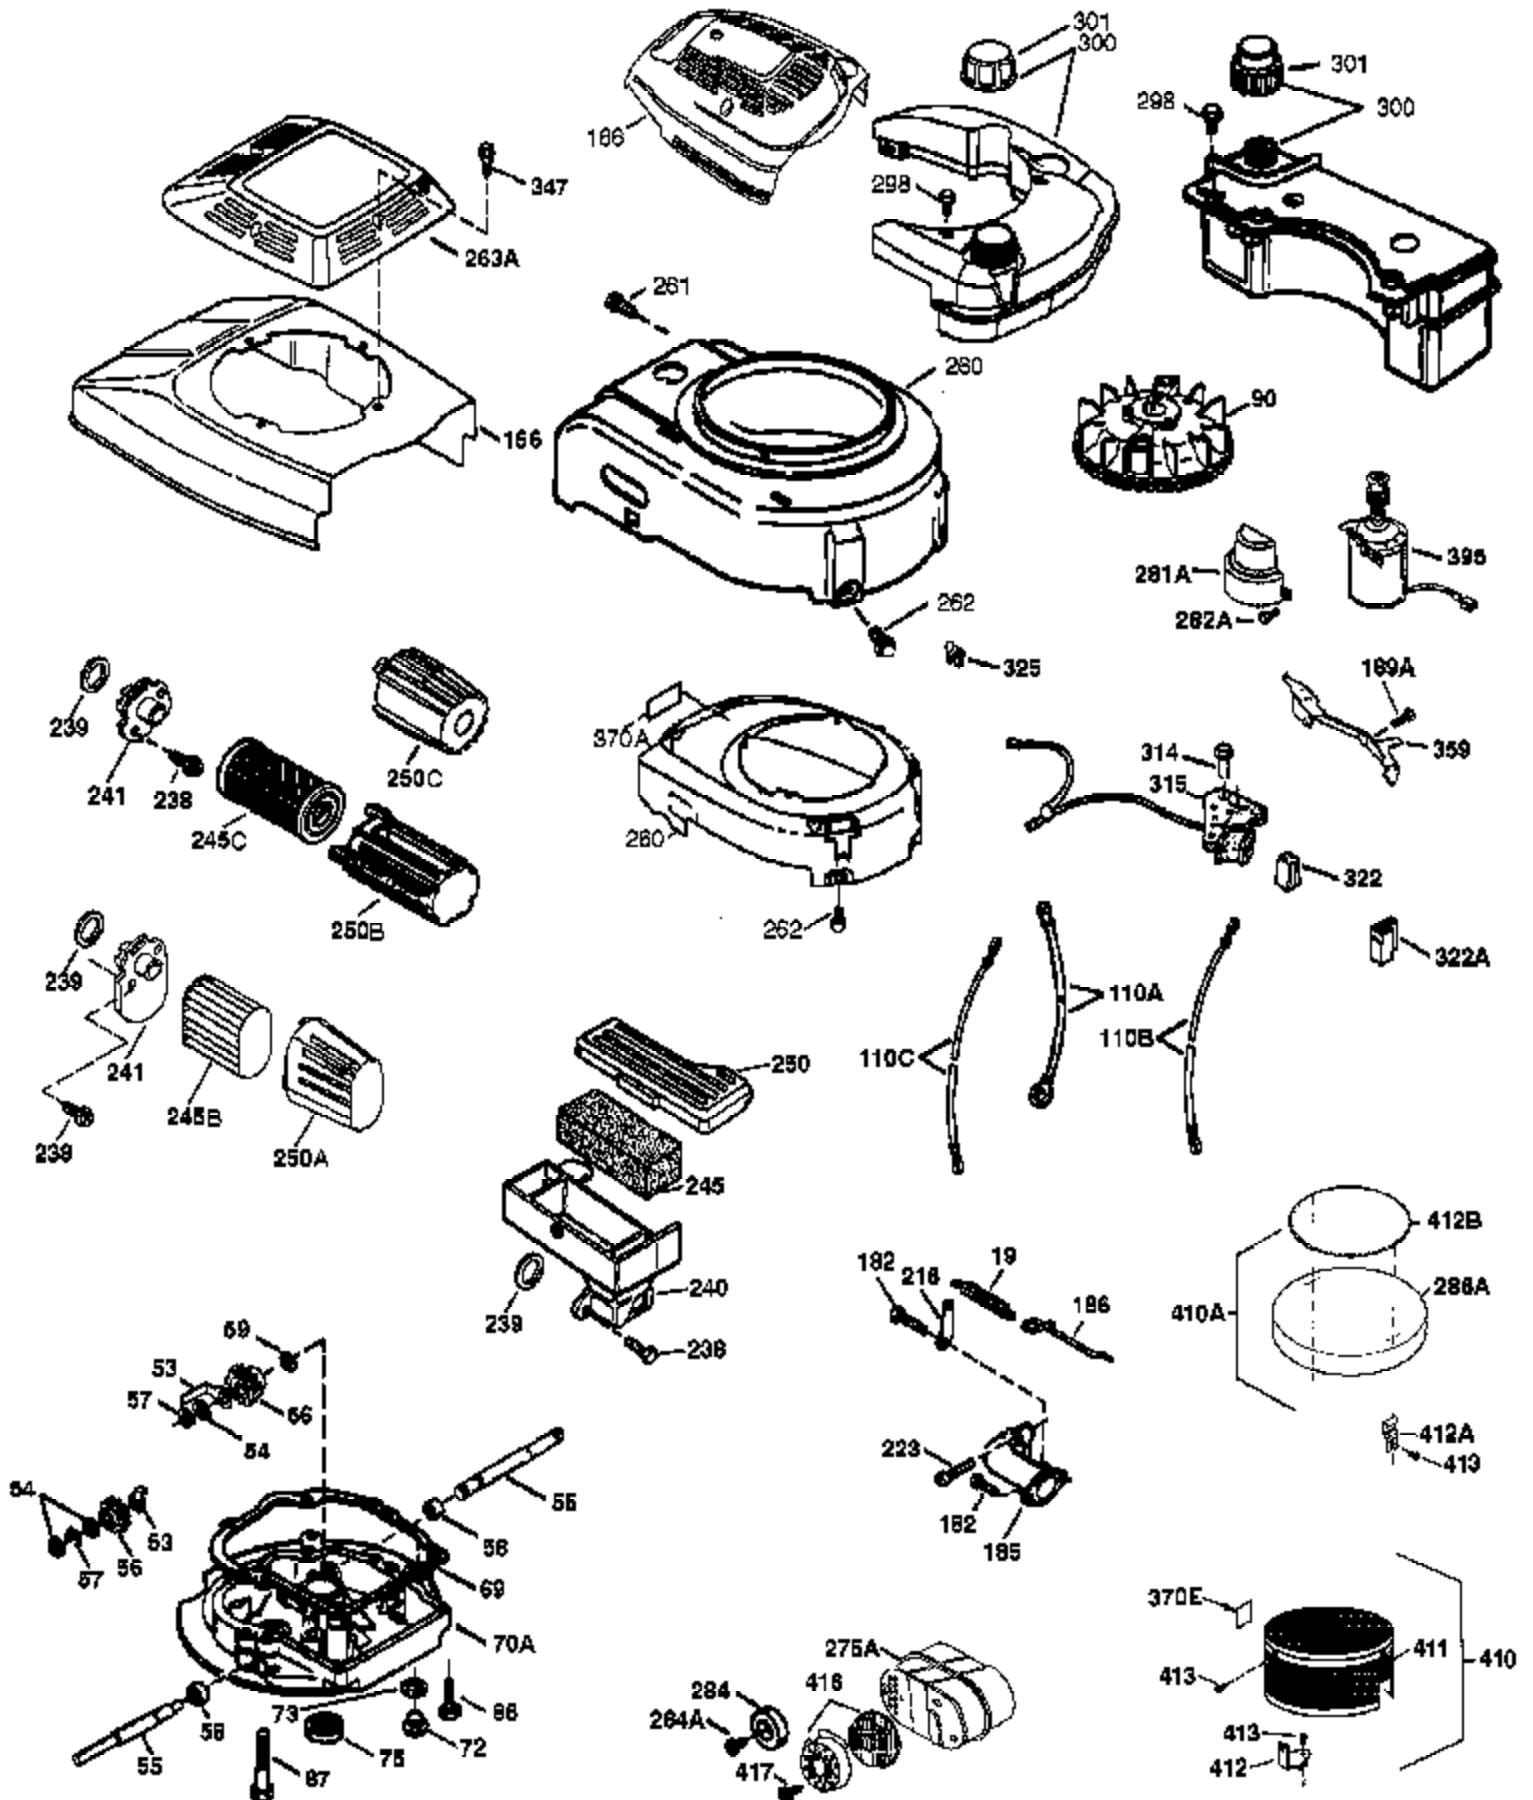

Ref #	Part Number	Qty	Description
185	36785	1	Intake Pipe
186	36255	1	Governor Link
200	37134	1	Control Bracket
206	610973	1	Terminal
207	36200B	1	Throttle Link
209	30200	2	Screw, 10-24 x 9/16"
223	650451	1	Screw, 1/4-20 x 1"
223A	651074	1	Intake Mounting Stud
224	36786	1	* Intake Pipe Gasket
238	650932	2	Screw, 10-32 x 49/64"
239	34338	1	* Air Cleaner Gasket
245	36905	1	Air Cleaner Filter
250	37122	1	Air Cleaner Cover
260	37213A	1	Blower Housing
261	30200	2	Screw, 10-24 x 9/16"
262	650831	2	Screw, 1/4-20 x 1/2"
275	37498	1	Muffler
277	650988	2	Screw, 1/4-20 x 2-9/32"
279B	30200	1	Screw, 10-24 x 9/16"
279	650737	1	Screw, 1/4-20 x 1/2"
279A	650765	1	Screw, 10-32 x 1/2"
280	37499	1	Heat Shield
281	37211	1	Starter Bubble Cover
282	650926	2	Screw, 8-32 x 21/64"
285	35287B	1	Starter Cup
287	650926	4	Screw, 8-32 x 21/64"
290	34357	1	Fuel Line
292	26460	2	Fuel Line Clamp
298	28763	3	Screw, 10-32 x 35/64"
300	35586	1	Fuel Tank (Incl. 292 & 301)
301	36246	1	Fuel Cap
305	35577A	1	Oil Fill Tube (Incl. 306)
306	37610	1	* "O"-Ring
307	35499	1	"O"-Ring
309	650562	1	Screw, 10-32 x 1/2"
309A	650783	1	Screw, 10-24 x 3/4"
310	35578	1	Dipstick
311A	37611	1	Hold Down Bracket
313	34080	1	Spacer
359	36773	1	Starter Guard
361	651075	1	Lock Nut, 10-24
370C	37318	1	Primer Decal (3X)
380	640303	1	Carburetor (Incl. 184)
390	590766	1	Rewind Starter
400	37613	1	* Gasket Set (Incl. items marked PK i n notes)
420	730225A	1	SAE 30 4-Cycle Engine Oil (Quart)