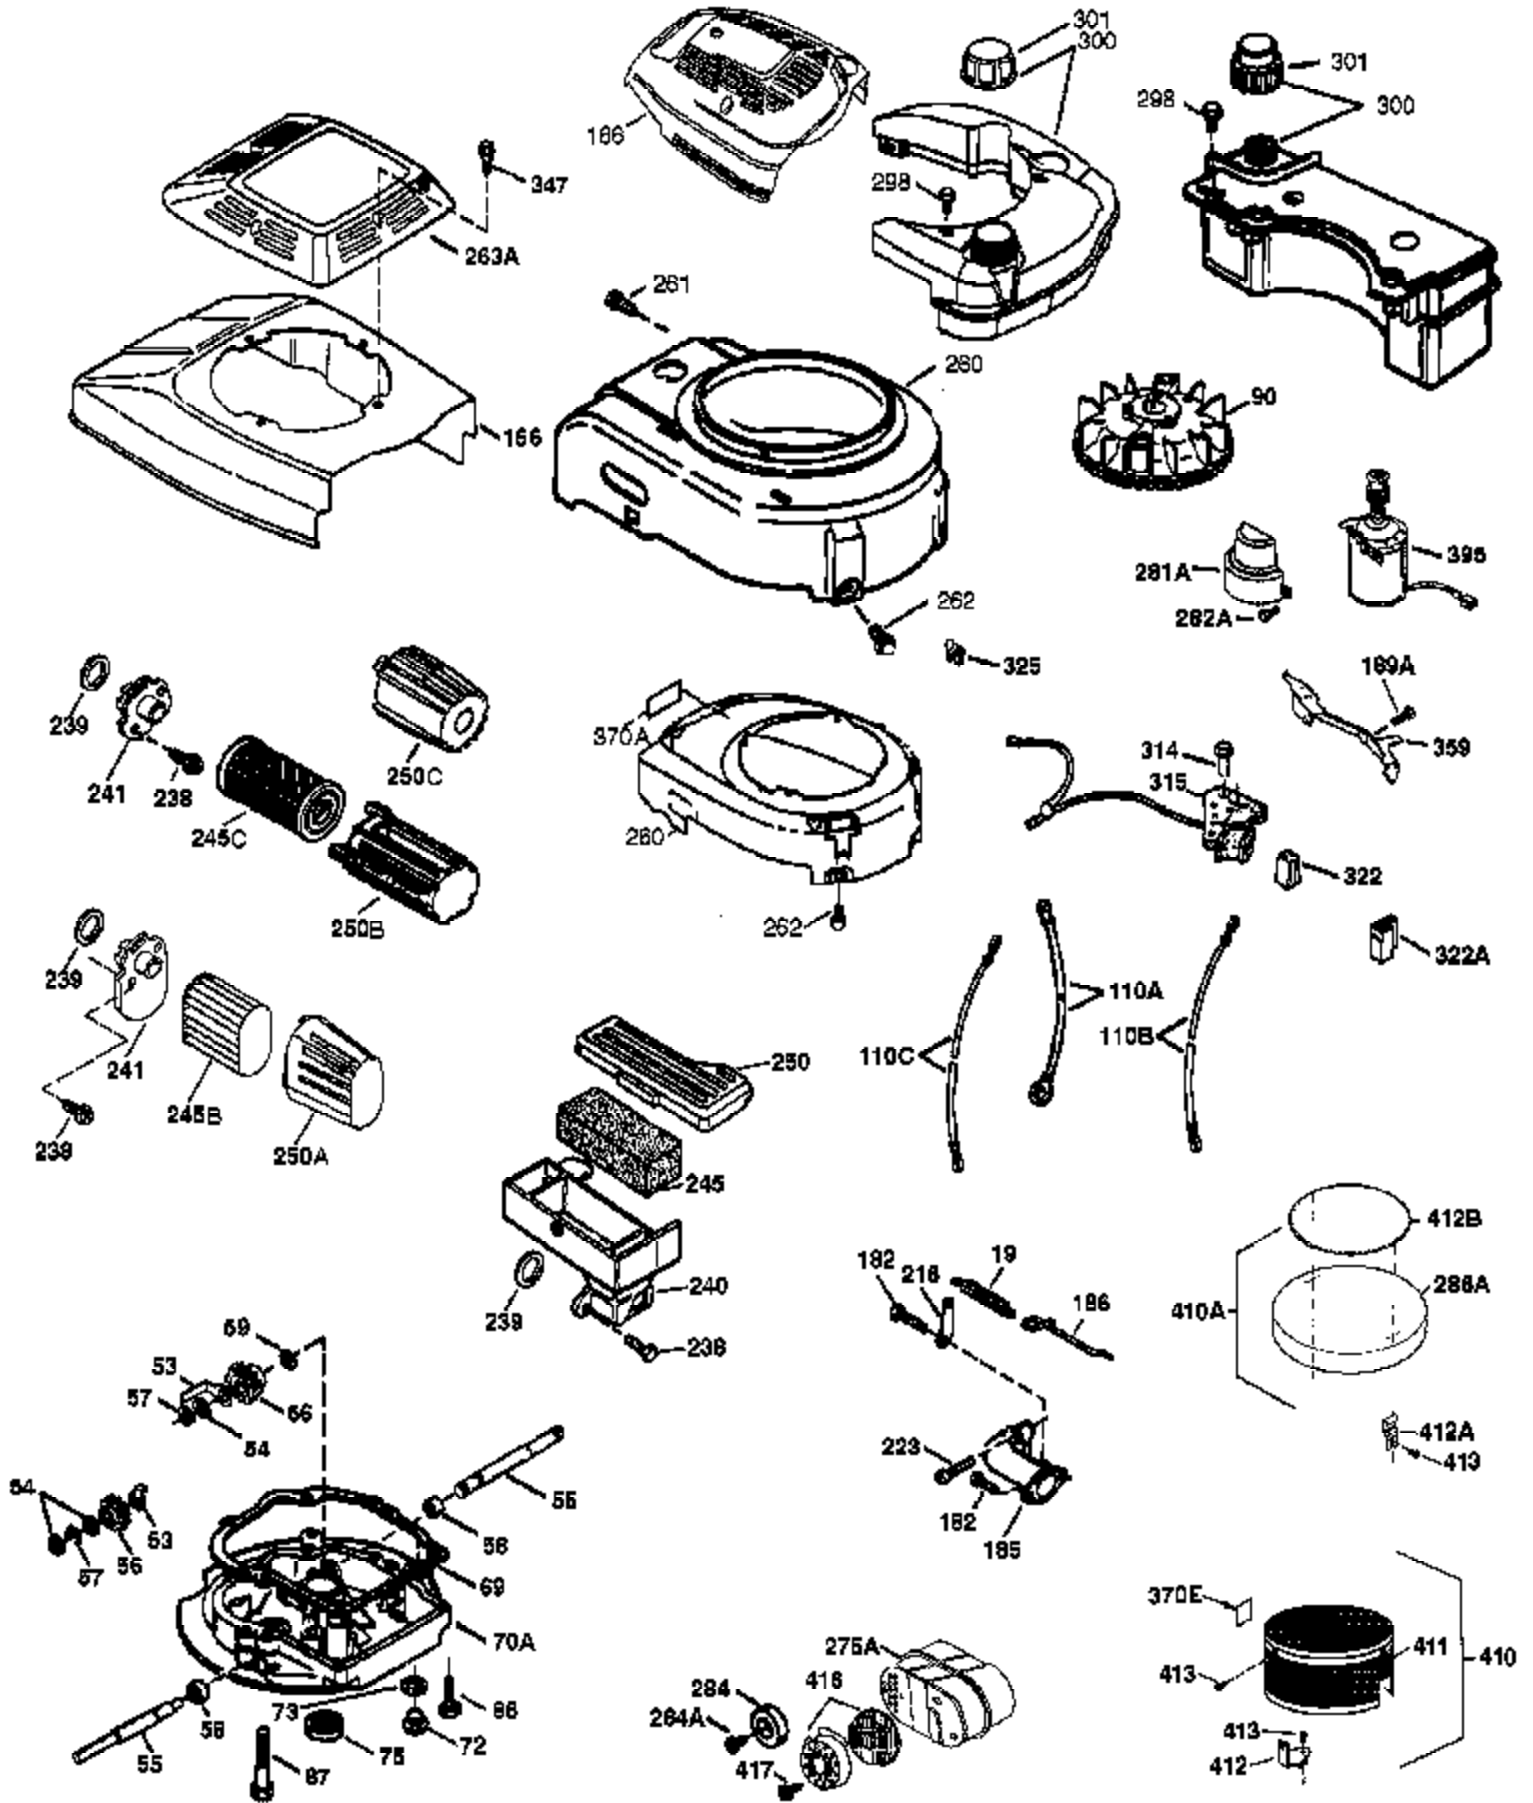

Ref #	Part Number	Qty	Description
19	33578	1	Extension Spring
41	40025	1	Piston & Pin Ass'y. (Std.) (Incl. 43)
41	40026	1	Piston & Pin Ass'y. (.010" OS)(Incl.4 3)
69	37609	1	* Mounting Flange Gasket
72	37614	1	Oil Drain Plug
75	28460	1	Oil Seal
86	650488	6	Screw, 1/4-20 x 1-1/4"
90	611213	1	Flywheel
110A	36167A	1	Ground Wire
182	6201	2	Screw, 1/4-28 x 7/8"
185	36785	1	Intake Pipe
186	34337	1	Governor Link
223	650451	2	Screw, 1/4-20 x 1"
238	650932	2	Screw, 10-32 x 49/64"
239	34338	1	* Air Cleaner Gasket
241	35797	1	Air Cleaner Collar
245	35066	1	Air Cleaner Filter
250	35986	1	Air Cleaner Cover
260	37334	1	Blower Housing
261	30200	2	Screw, 10-24 x 9/16"
262	650831	2	Screw, 1/4-20 x 1/2"
284	34422	1	Exhaust Deflector
284A	650760	1	Screw, 8-32 x 3/8"
298	28763	3	Screw, 10-32 x 39/64"
300	36279	1	Fuel Tank (Incl. 292 & 301)
301	37656	1	Fuel Cap
359	36773	1	Starter Guard
411	37322	1	Debris Screen
413	650910	3	Screw, 8-32 x 1/4"