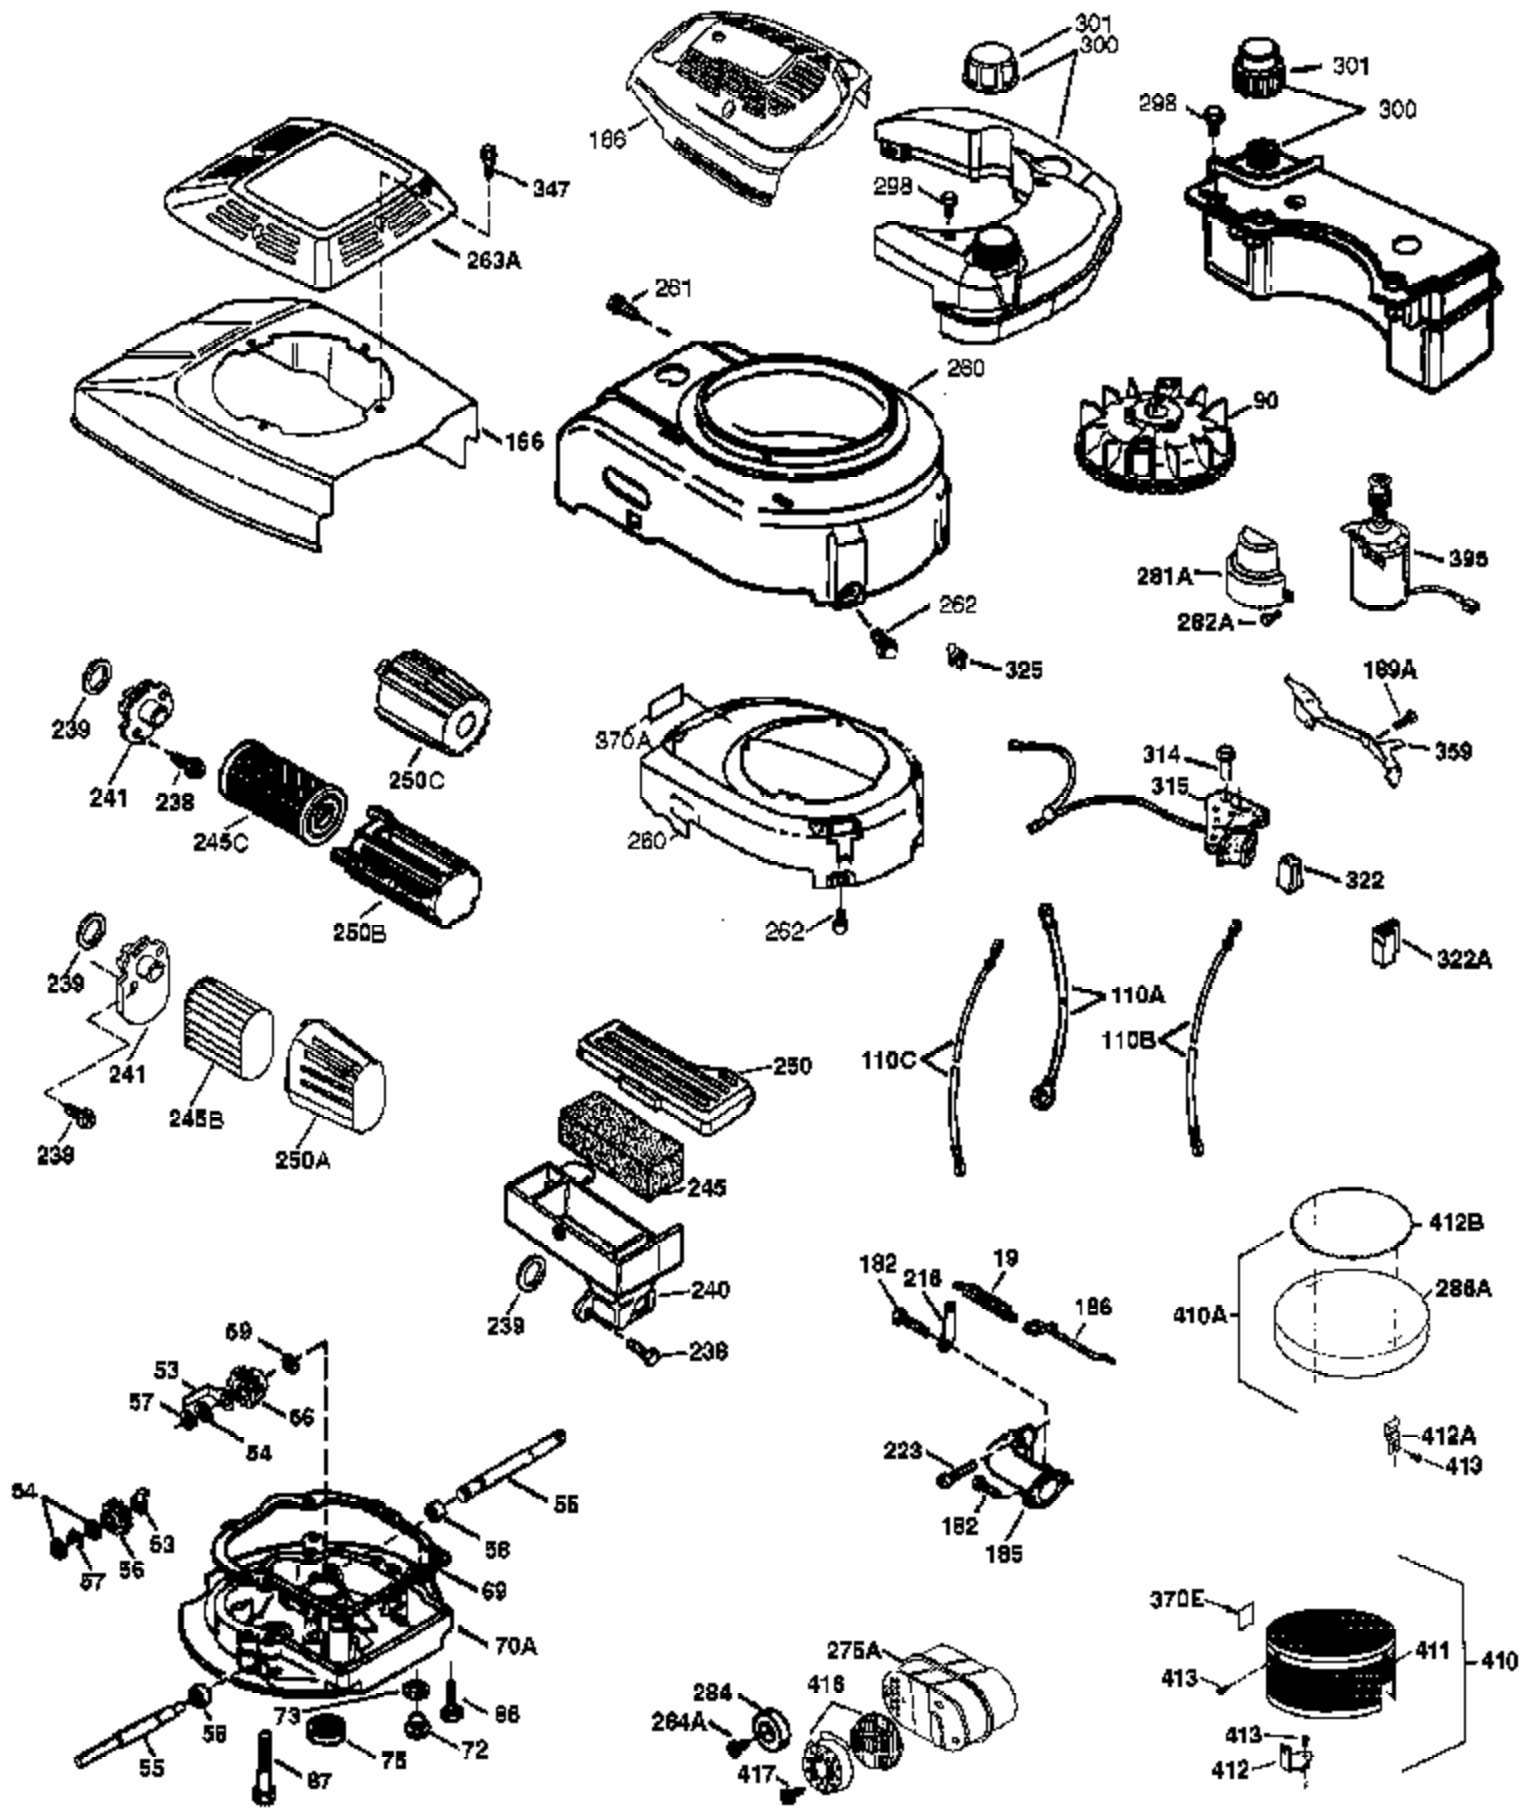

Ref #	Part Number	Qty	Description
19	37453	1	Extension Spring
41	40025	1	Piston & Pin Ass'y. (Std.) (Incl. 43)
41	40026	1	Piston & Pin Ass'y. (.010" OS) (Incl. 43)
69	37609	1	* Mounting Flange Gasket
75	27897	1	Oil Seal
86	650488	6	Screw, 1/4-20 x 1-1/4"
90	611112	1	Flywheel
182	6201	2	Screw, 1/4-28 x 7/8"
185	36785	1	Intake Pipe
186	36255	1	Governor Link
223	650451	2	Screw, 1/4-20 x 1"
238	650932	2	Screw, 10-32 x 5/8"
239	34338	1	* Air Cleaner Gasket
240	36919	1	Air Cleaner Collar
245	36905	1	Air Cleaner Filter
250	37122	1	Air Cleaner Cover (Black)
260	37724	1	Blower Housing
261	30200	2	Screw, 10-24 x 9/16"
262	650831	2	Screw, 1/4-20 x 1/2"
263A	36758	1	Starter Cover Grille
298	28763	3	Screw, 10-32 x 35/64"
300	36757	1	Fuel Tank (Incl. 292 & 301)
301	36246	1	Fuel Cap
370A	36261	1	Lubrication Decal
416	36085	1	Spark Arrestor Kit (Incl. 417)(Optional)
417	650821	1	Screw, 10-32 x 1/2" (Optional)