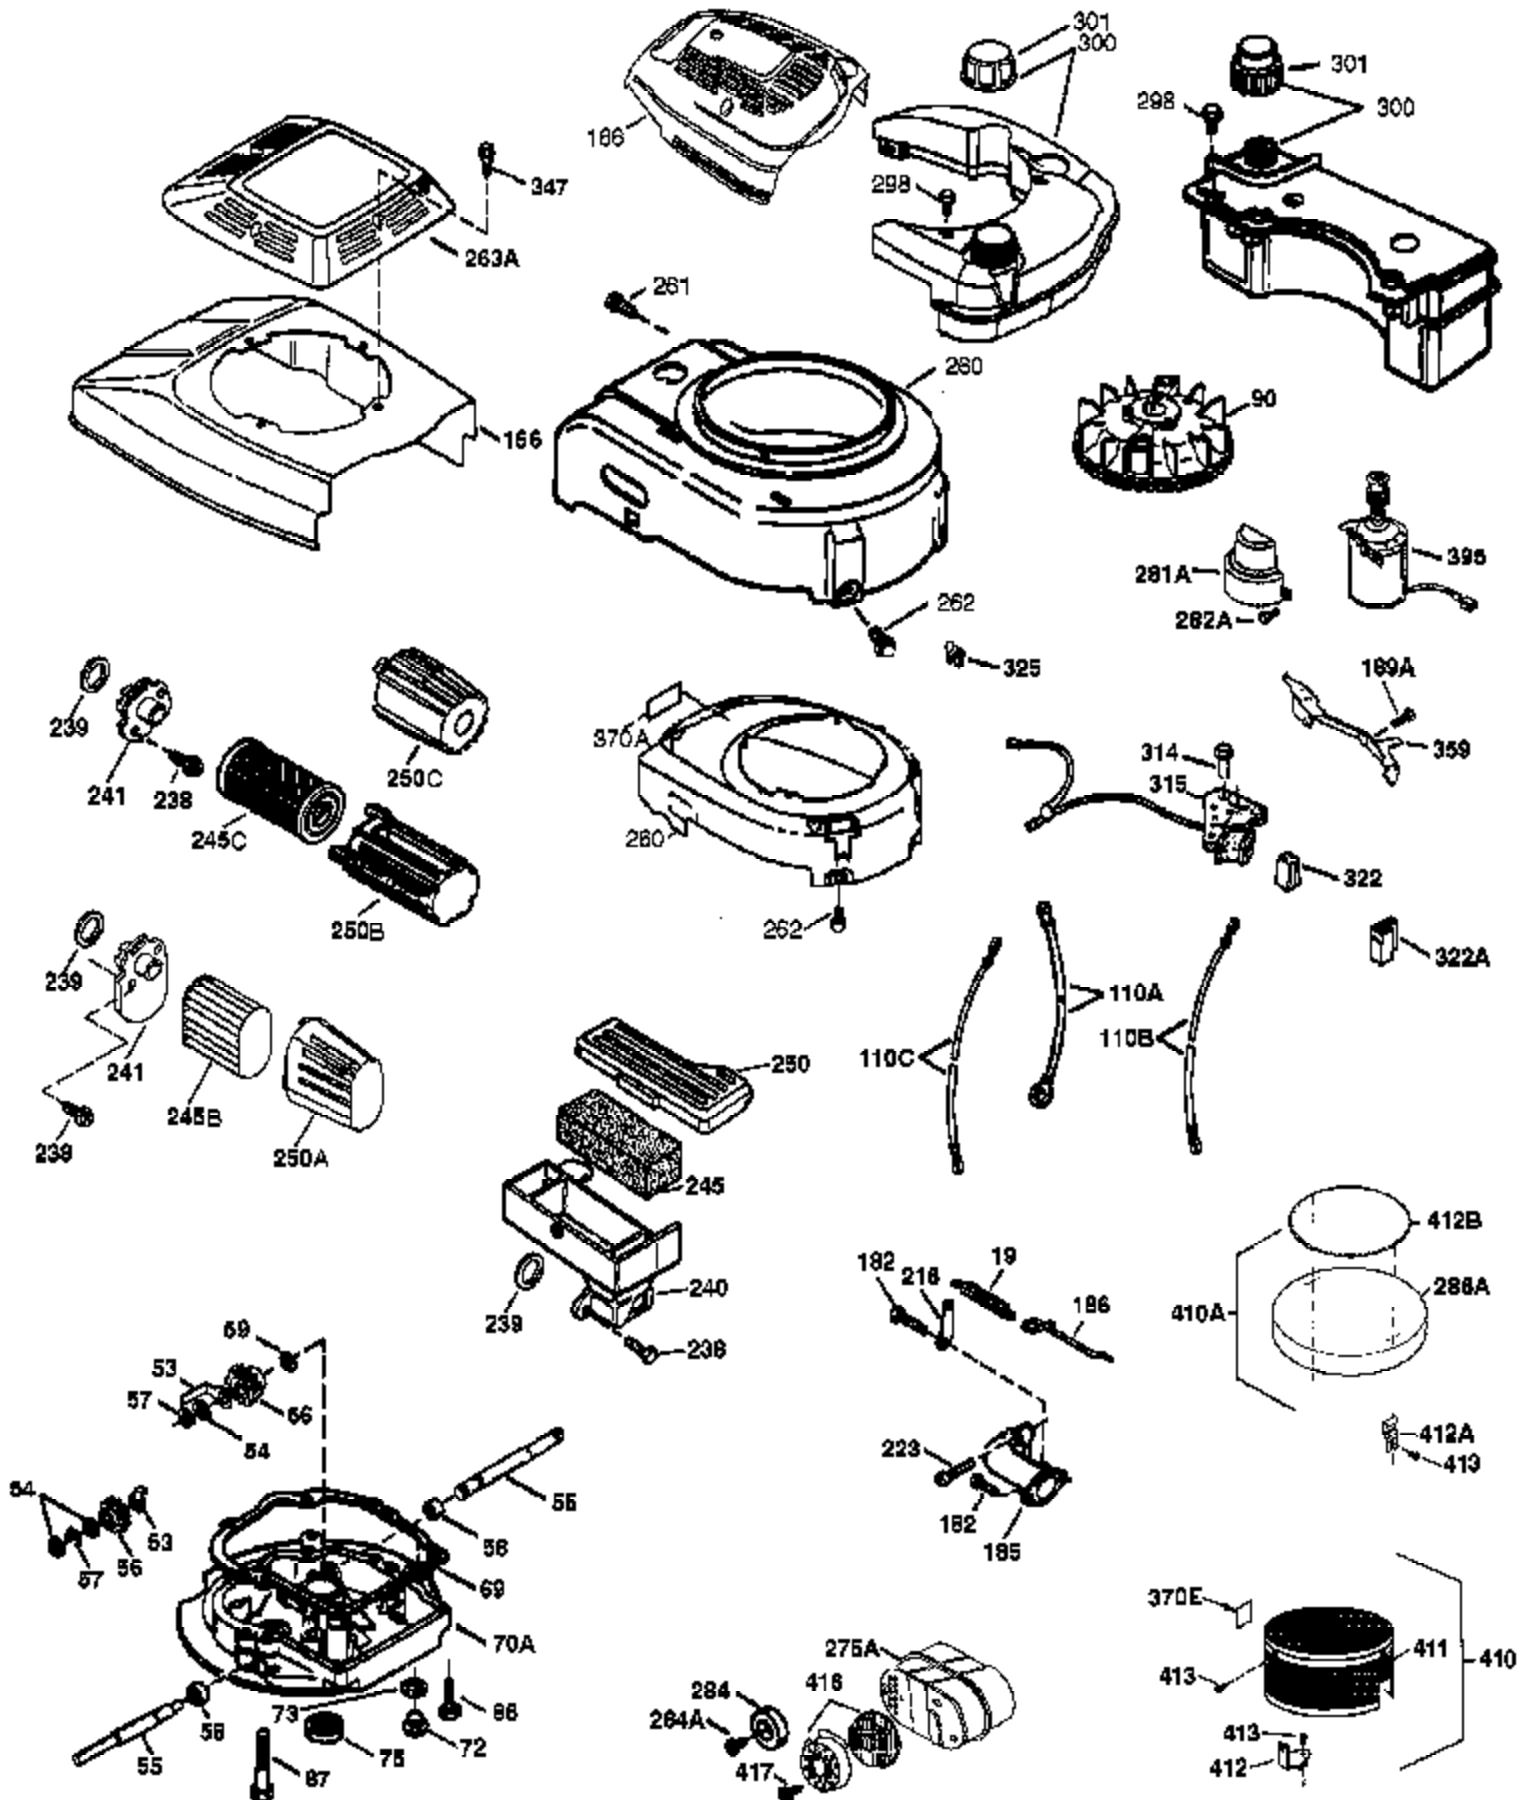

Ref #	Part Number	Qty	Description
19	37453	1	Extension Spring
41	40025	1	Piston & Pin Ass'y. (Std.) (Incl. 43)
41	40026	1	Piston & Pin Ass'y. (.010" OS) (Incl. 43)
69	37609	1	* Mounting Flange Gasket
75	27897	1	Oil Seal
86	650488	6	Screw, 1/4-20 x 1-1/4"
90	611112	1	Flywheel
182	6201	2	Screw, 1/4-28 x 7/8"
185	36785	1	Intake Pipe
186	36255	1	Governor Link
223	650451	2	Screw, 1/4-20 x 1"
238	650932	2	Screw, 10-32 x 49/64"
239	34338	1	* Air Cleaner Gasket
241	36919	1	Air Cleaner Collar
245	36905	1	Air Cleaner Filter
250	37122	1	Air Cleaner Cover
260	37724	1	Blower Housing
261	30200	2	Screw, 10-24 x 9/16"
262	650831	2	Screw, 1/4-20 x 1/2"
263A	36758	1	Starter Grille
298	28763	3	Screw, 10-32 x 39/64"
300	36757	1	Fuel Tank (Incl. 292 & 301)
301	36246	1	Fuel Cap
370A	36261	1	Lubrication Decal
416	36085	1	Spark Arrestor Kit (Incl. 417)(Optional)
417	650821	1	Screw, 10-32 x 1/2" (Optional)