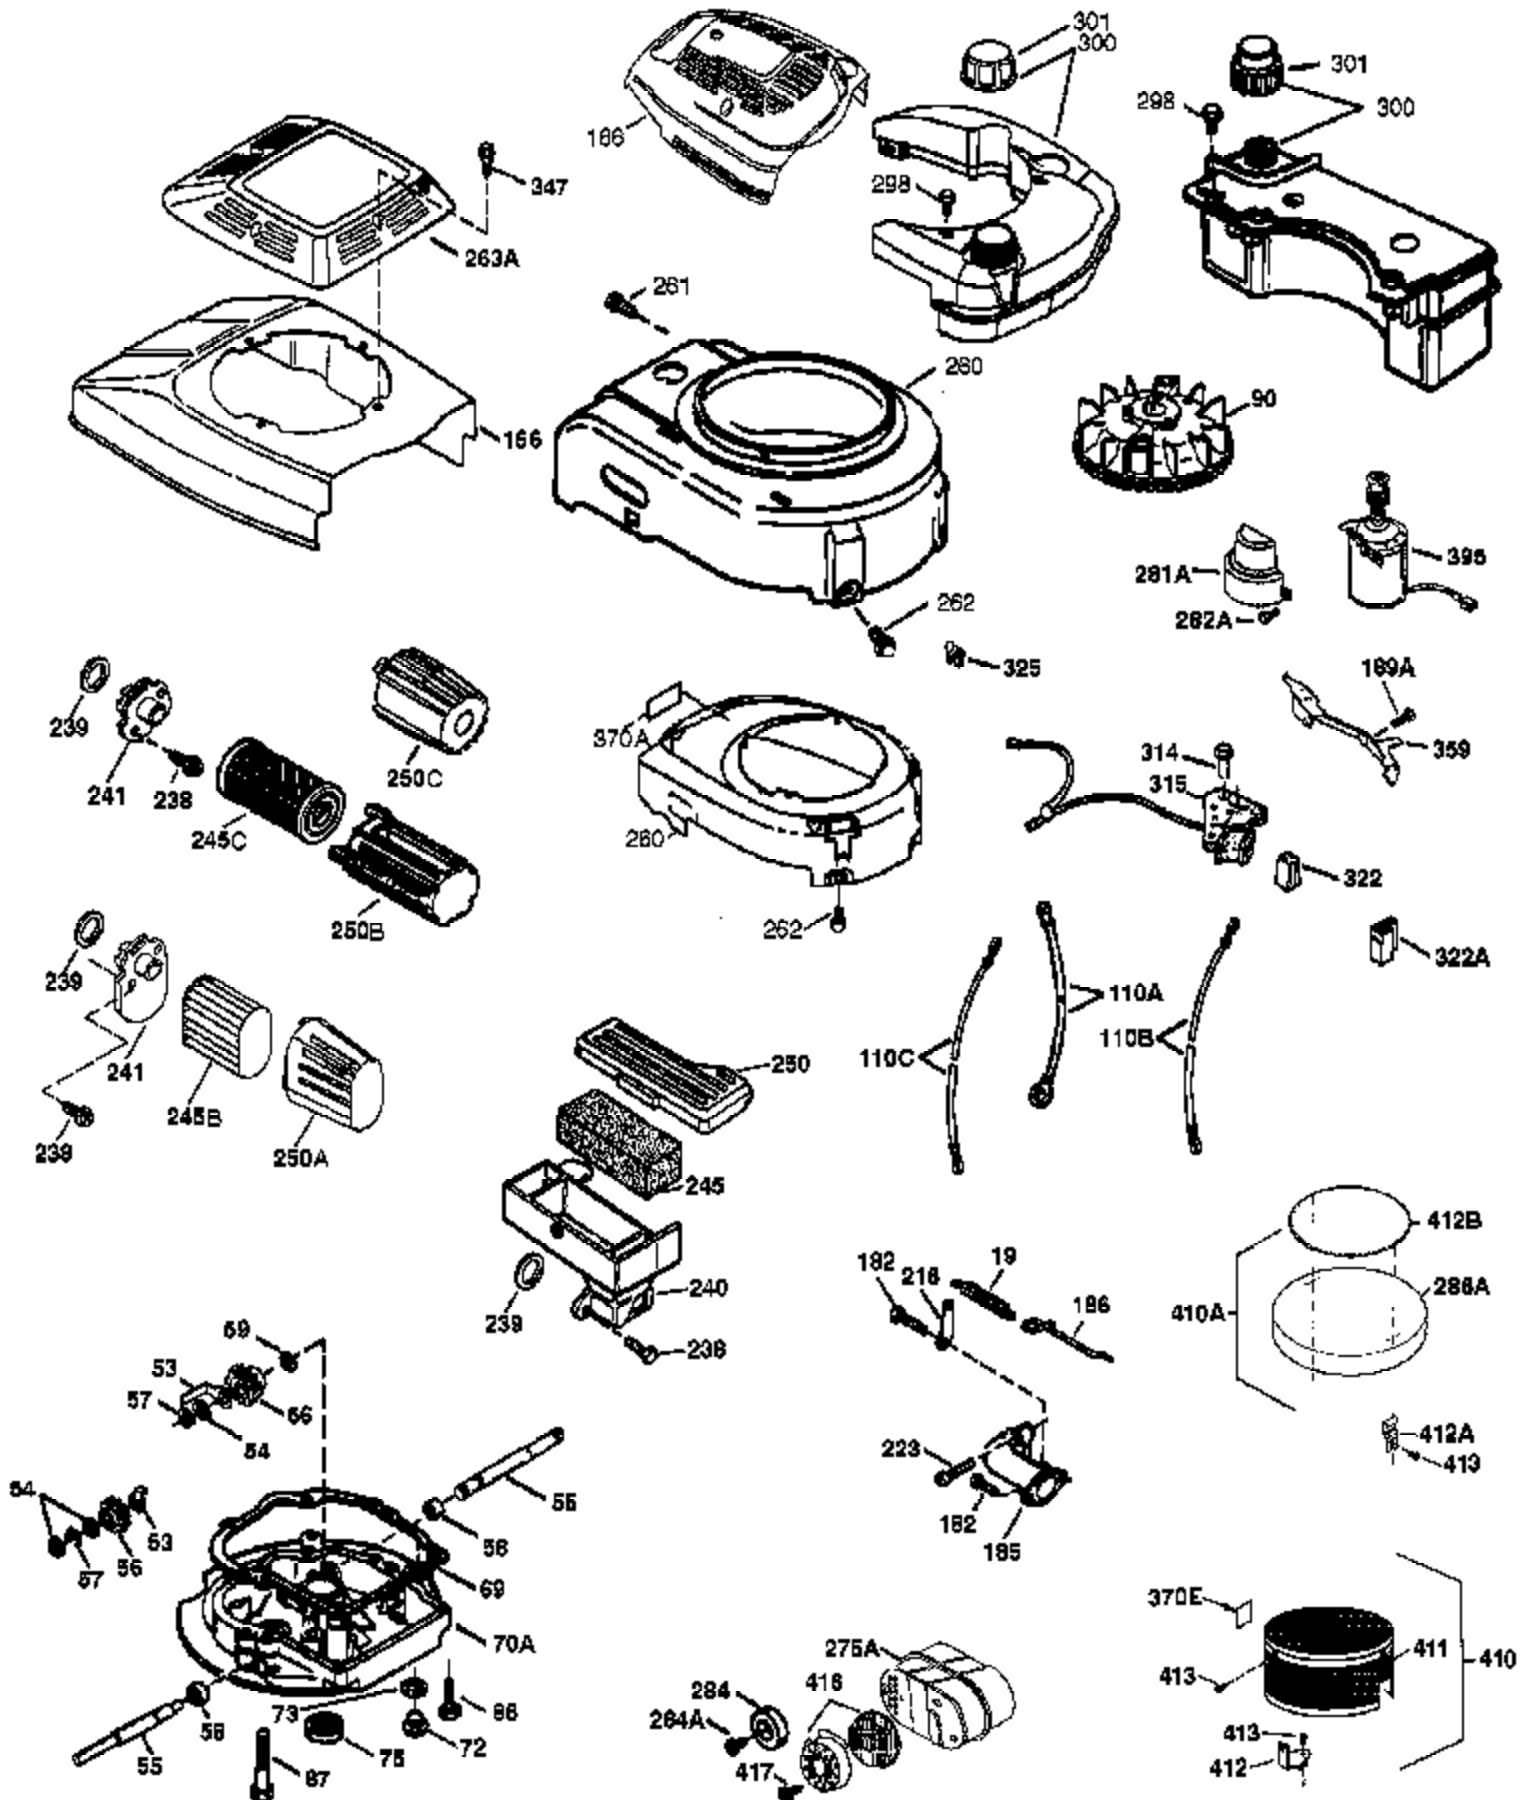

Ref #	Part Number	Qty	Description
19	36281	1	Extension Spring
41	40025	1	Piston & Pin Ass'y. (Std.) (Incl. 43)
41	40026	1	Piston & Pin Ass'y. (.010" OS) (Incl. 43)
69	37609	1	* Mounting Flange Gasket
72	37614	1	Oil Drain Plug
75	27897	1	Oil Seal
86	650488	6	Screw, 1/4-20 x 1-1/4"
90	611213	1	Flywheel
182	6201	2	Screw, 1/4-28 x 7/8"
185	36785	1	Intake Pipe
186	34337	1	Governor Link
223	650451	2	Screw, 1/4-20 x 1"
238	650806	2	Screw, 10-32 x 5/8"
239	34338	1	Air Cleaner Gasket
240	37115A	1	A/C Body (Black)
245	37116	1	A/C Filter (Poly)
250	37118	1	A/C Cover (Black)
260	37151	1	Blower Housing
261	30200	2	Screw, 10-24 x 9/16"
262	650831	2	Screw, 1/4-20 x 1/2"
298	28763	3	Screw, 10-32 x 35/64"
300	35586	1	Fuel Tank (Incl. 292 & 301)
301	37656	1	Fuel Cap
359	36773	1	Starter Guard
370A	36261	1	Lubrication Decal
416	36085	1	Spark Arrestor Kit (Incl. 417)(Optional)
417	650821	1	Screw, 10-32 x 1/2" (Optional)