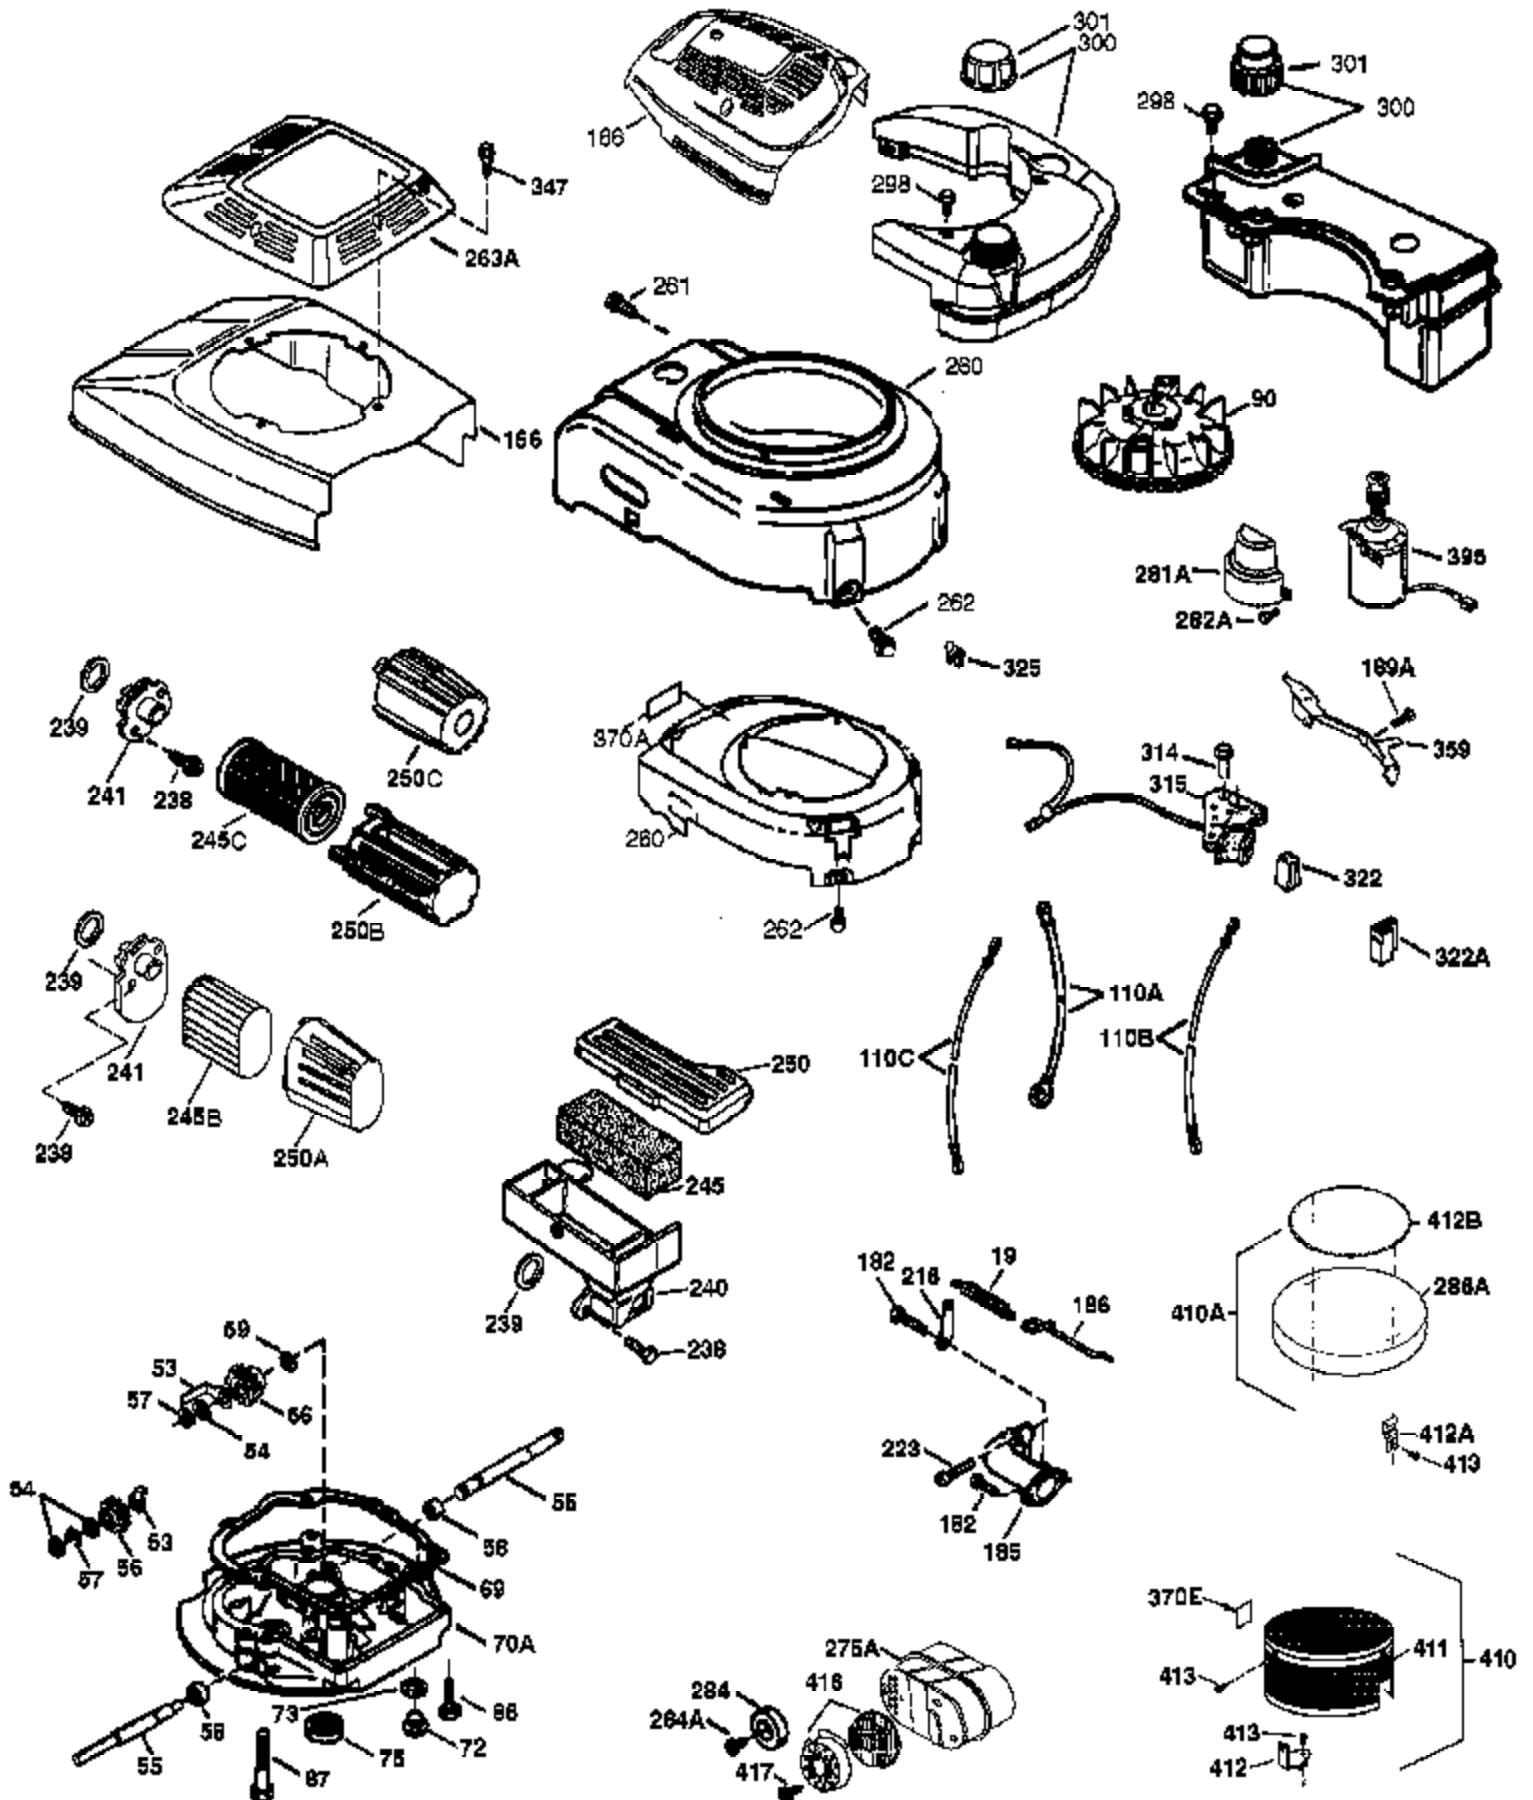

Ref #	Part Number	Qty	Description
19	36281	1	Extension Spring
41	40042	1	Piston & Pin Ass'y. (Std.) (Incl. 43)
69	37609	1	* Mounting Flange Gasket
72	37614	1	Oil Drain Plug
75	27897	1	Oil Seal
86	650488	6	Screw, 1/4-20 x 1-1/4"
90	611112	1	Flywheel
182	6201	2	Screw, 1/4-28 x 7/8"
185	36785	1	Intake Pipe
186	32653	1	Governor Link
216	33086	1	R.P.M. Adjusting Lever
223	650451	2	Screw, 1/4-20 x 1"
238	650932	2	Screw, 10-32 x 49/64"
239	34338	1	* Air Cleaner Gasket
241	36919	1	Air Cleaner Collar
245	36905	1	Air Cleaner Filter
250	37122	1	Air Cleaner Cover
260	36980A	1	Blower Housing
261	30200	2	Screw, 10-24 x 9/16"
262	650831	2	Screw, 1/4-20 x 1/2"
298	28763	3	Screw, 10-32 x 39/64"
300	36916	1	Fuel Tank (Incl. 292 & 301)
301	36246	1	Fuel Cap
370A	36261	1	Lubrication Decal
416	37530	1	Spark Arrestor Kit (Incl. 416)(Optional)
417	650821	1	Screw, 10-32 x 1/2" (Optional)
900	750821E	1	Replacement Engine, order from 71-999
900	750795D	1	Replacement SB, order from 71-999