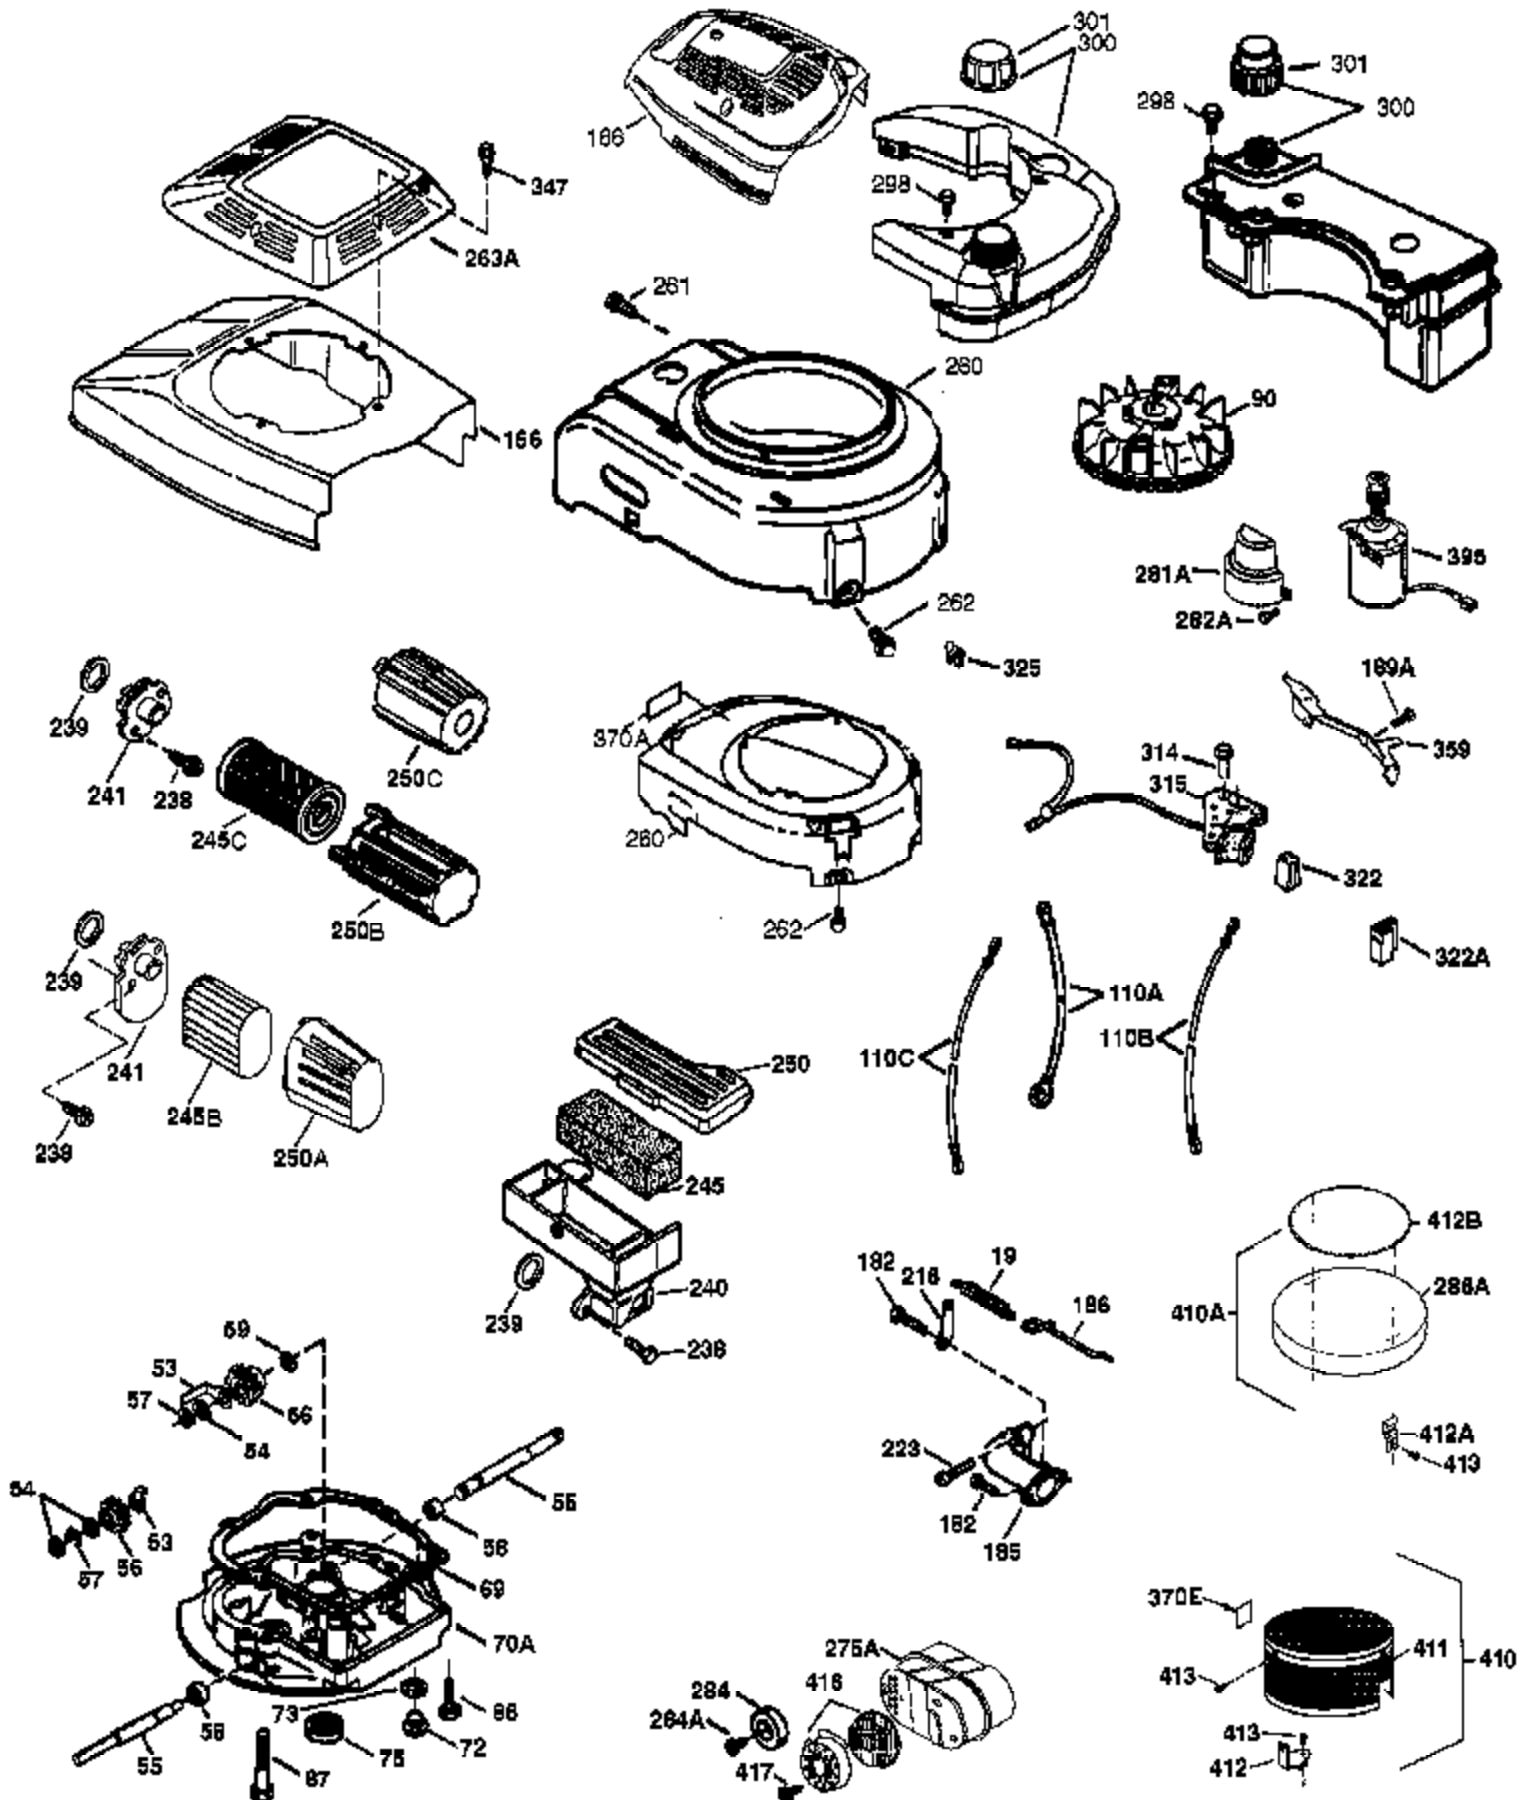

Ref #	Part Number	Qty	Description
179	30593	1	Retainer Clip
182	6201	2	Screw, 1/4-28 x 7/8"
184	26756	1	* Carburetor To Intake Pipe Gasket
185	36785	1	Intake Pipe
186	36255	1	Governor Link
200	37134	1	Control Bracket
206	610973	1	Terminal
207	36200B	1	Throttle Link
209	30200	2	Screw, 10-24 x 9/16"
223	650451	2	Screw, 1/4-20 x 1"
224	36786	1	* Intake Pipe Gasket
238	650932	2	Screw, 10-32 x 49/64"
239	34338	1	* Air Cleaner Gasket
245	35905	1	Air Cleaner Filter
250	37122	1	Air Cleaner Cover
260	37213A	1	Blower Housing
261	30200	1	Screw, 10-24 x 9/16"
262	650831	2	Screw, 1/4-20 x 1/2"
275	36790A	1	Muffler
277	650988	2	Screw, 1/4-20 x 2-9/32"
279B	30200	1	Screw, 10-24 x 9/16"
279	650737	1	Screw, 1/4-20 x 1/2"
279A	650765	1	Screw, 10-32 x 1/2"
280	37171A	1	Heat Shield
281	37211	1	Starter Bubble Cover
282	650926	1	Screw, 8-32 x 21/64"
285	35287A	1	Starter Cup
287	650926	5	Screw, 8-32 x 21/64"
290	34357	1	Fuel Line
292	26460	2	Fuel Line Clamp
300	35586	1	Fuel Tank (Incl. 292 & 301)
301	36246	1	Fuel Cap
305	35577A	1	Oil Fill Tube (Incl. 306)
306	37610	1	* "O"-Ring
307	35499	1	"O"-Ring
309A	650783	1	Screw, 10-24 x 3/4"
309	650562	1	Screw, 10-32 x 1/2"
310	35578	1	Dipstick
311A	37611	1	Hold Down Bracket
313	34080	1	Spacer
359	36773	1	Starter Guard
370A	36261	1	Lubrication Decal
370C	37318	1	Primer Decal
380	640262A	1	Carburetor (Incl. 184)
390	590766	1	Rewind Starter
400	36792B	1	* Gasket Set (Incl. items marked PK i n notes)
416	36837A	1	Spark Arrestor Kit (Incl. 417)(Optional)
417	650760	1	Screw, 8-32 x 3/8" (Optional)
420	730225A	1	SAE 30 4-Cycle Engine Oil (Quart)