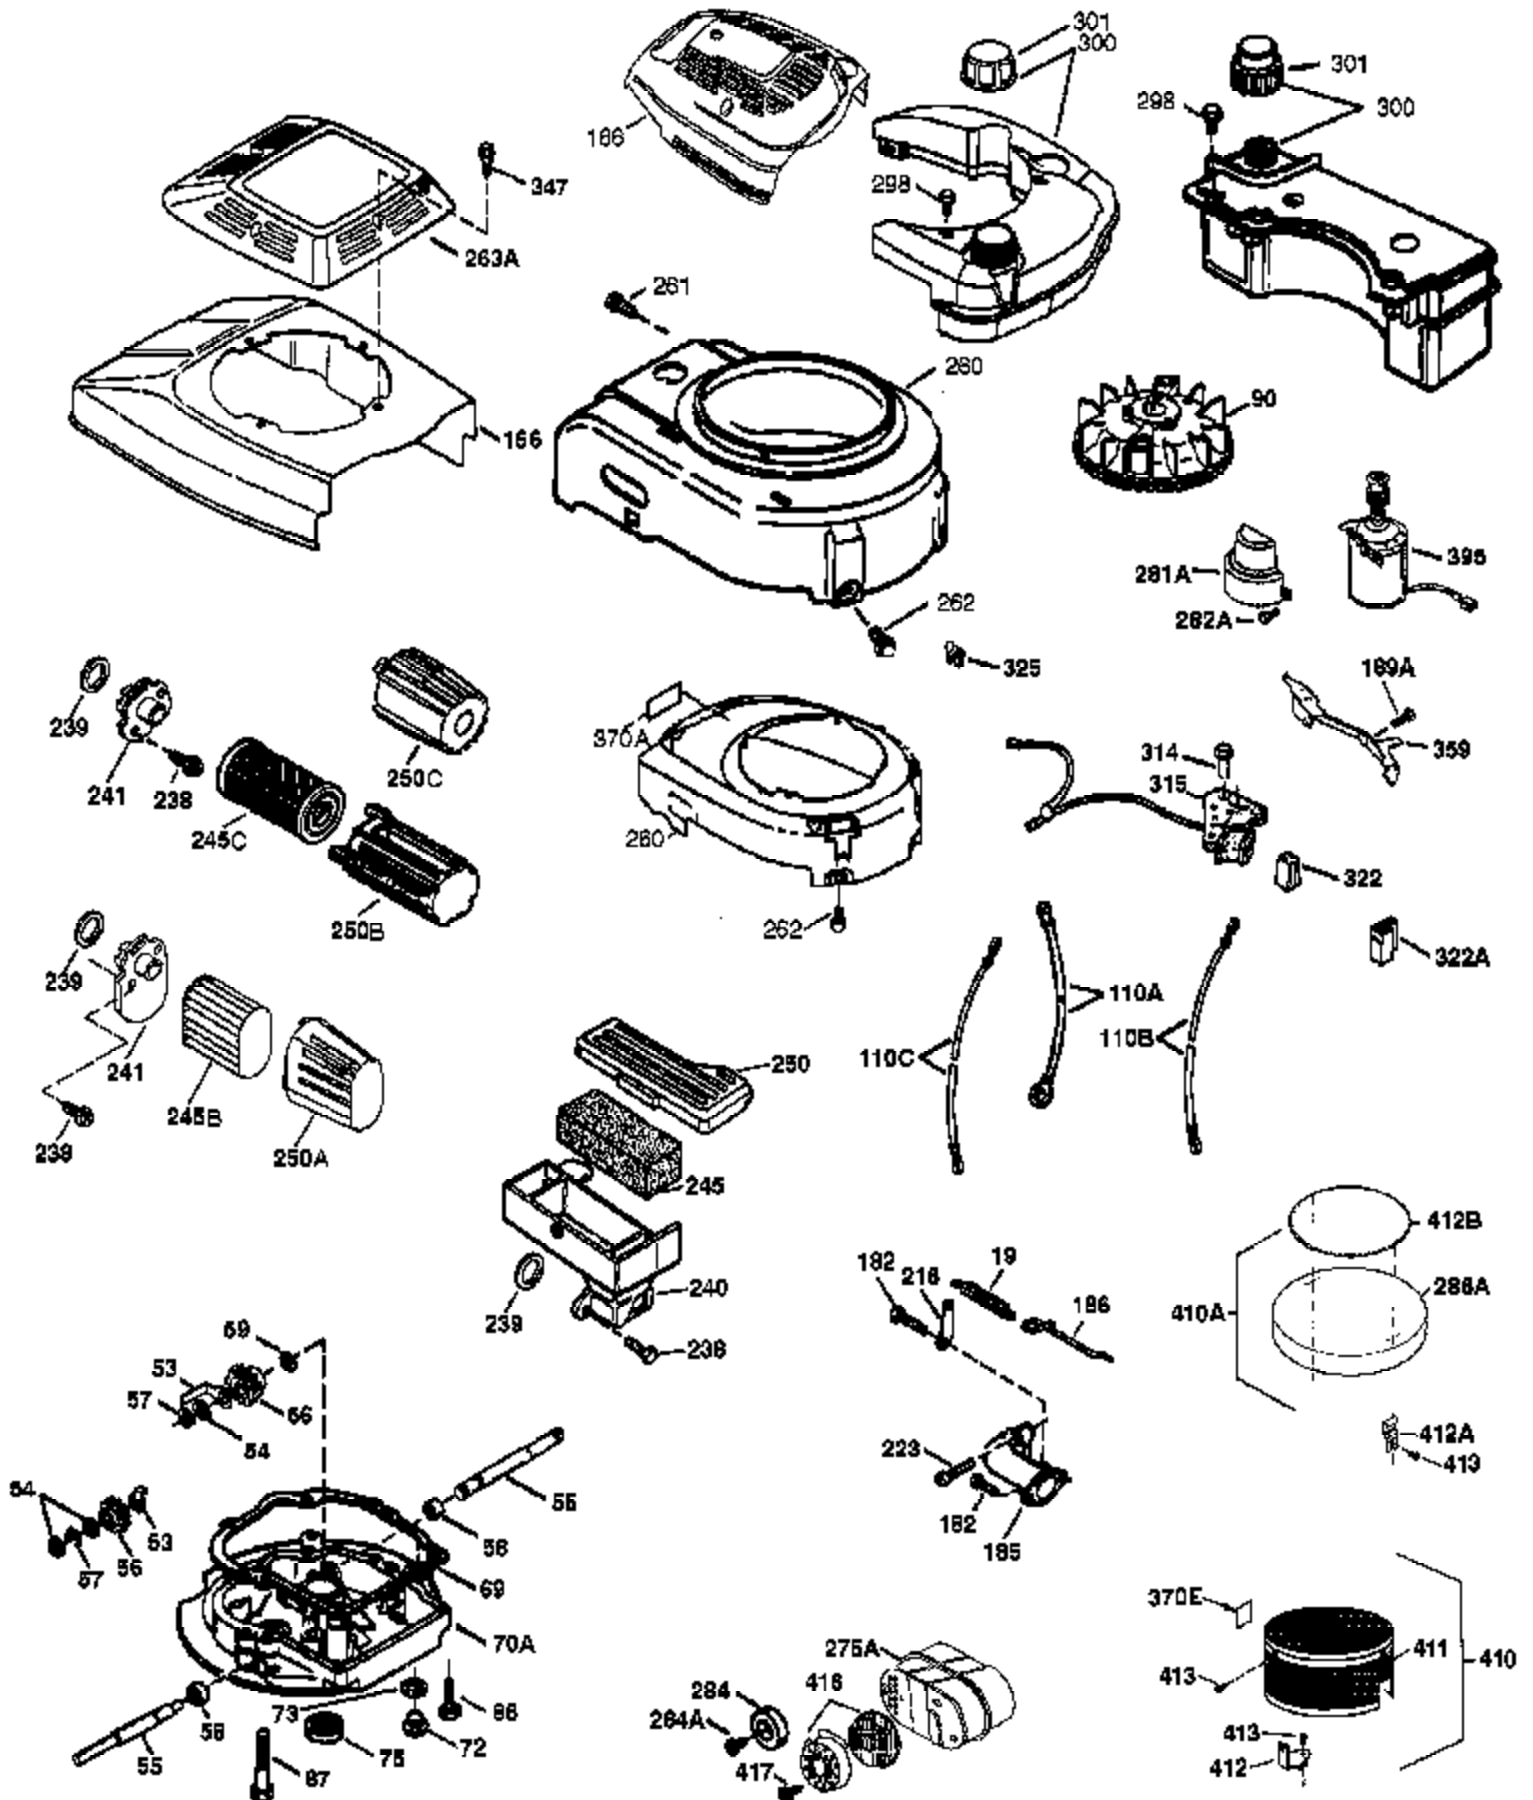

Ref #	Part Number	Qty	Description
19	37329	1	Governor Spring
41	40025	1	Piston & Pin Ass'y. (Std.) (Incl. 43)
41	40026	1	Piston & Pin Ass'y. (.010" OS) (Incl. 43)
69	37609	1	* Mounting Flange Gasket
72	37614	1	Oil Drain Plug
75	27897	1	Oil Seal
86	650488	6	Screw, 1/4-20 x 1-1/4"
90	611213	1	Flywheel
182	6201	2	Screw, 1/4-28 x 7/8"
185	36785	1	Intake Pipe
186	36255	1	Governor Link
223	650451	2	Screw, 1/4-20 x 1"
238	650932	2	Screw, 10-32 x 49/64"
239	34338	1	* Air Cleaner Gasket
241	36919	1	Air Cleaner Collar
245	36905	1	Air Cleaner Filter
250	37122	1	Air Cleaner Cover
260	37213A	1	Blower Housing
261	30200	2	Screw, 10-24 x 9/16"
262	650831	2	Screw, 1/4-20 x 1/2"
298	28763	2	Screw, 10-32 x 35/64"
300	35586A	1	Fuel Tank (Incl. 292 & 301)
301	36246	1	Fuel Cap
370A	36261	2	Lubrication Decal
416	37530	1	Spark Arrestor Kit (Incl. 417)(Optional)
417	650821	1	Screw, 10-32 x 1/2" (Optional)