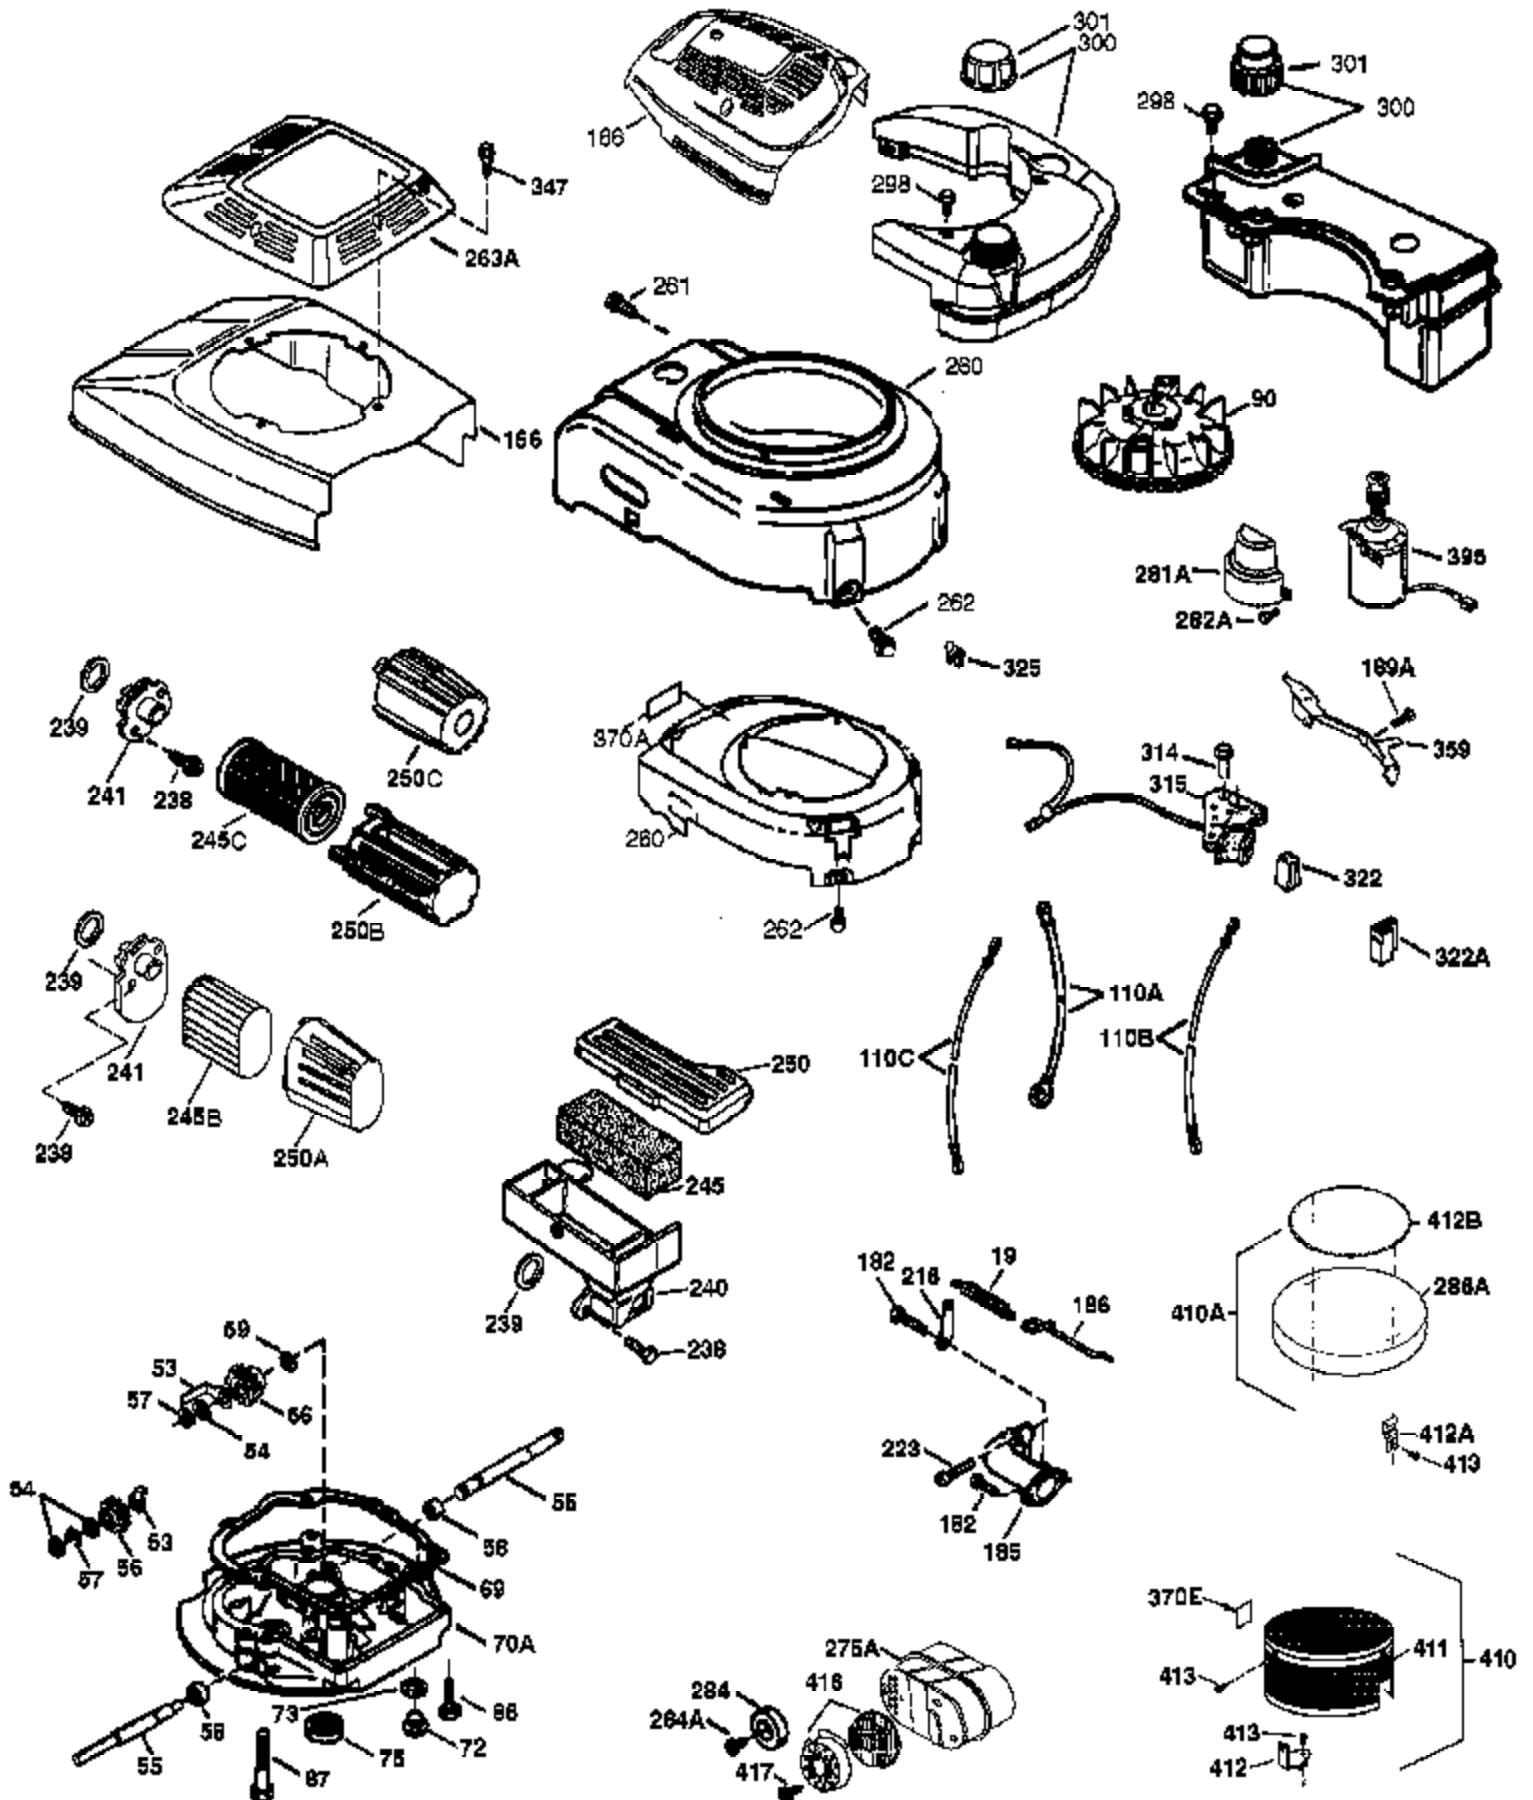

Ref #	Part Number	Qty	Description
19	33578	1	Extension Spring
41	40042	1	Piston & Pin Ass'y. (Std.) (Incl. 43)
41	40043	1	Piston & Pin Ass'y. (.010" OS) (Incl. 43)
69	37797	1	Mounting Flange Gasket
72	36083	1	Oil Drain Plug
75	27897	1	Oil Seal
86	650488	6	Screw, 1/4-20 x 1-1/4"
90	611213	1	Flywheel
182	6201	2	Screw, 1/4-28 x 7/8"
185	37466	1	Intake Pipe
186	32653	1	Governor Link
216	33086	1	R.P.M. Adjusting Lever
223	650451	2	Screw, 1/4-20 x 1"
238	650806	2	Screw, 10-32 x 5/8"
239	34338	1	Air Cleaner Gasket
240	37115	1	Air Cleaner Body (Black)
245	37116	1	Air Filter (Poly)
250	37118	1	Air Cleaner Cover (Black)
260	37497	1	Blower Housing
261	30200	1	Screw, 10-24 x 9/16"
262	650831	2	Screw, 1/4-20 x 1/2"
298	28763	3	Screw, 10-32 x 35/64"
300	34476A	1	Fuel Tank (Notched Incl. 292 & 301)
301	33032	1	Fuel Cap
370A	36261	1	Lubrication Decal
375A	37503	1	Spark Arrestor Muffler Kit (Optional)
900	0		Replacement Engine NONE
900	0	1	Replacement Short Block 750864