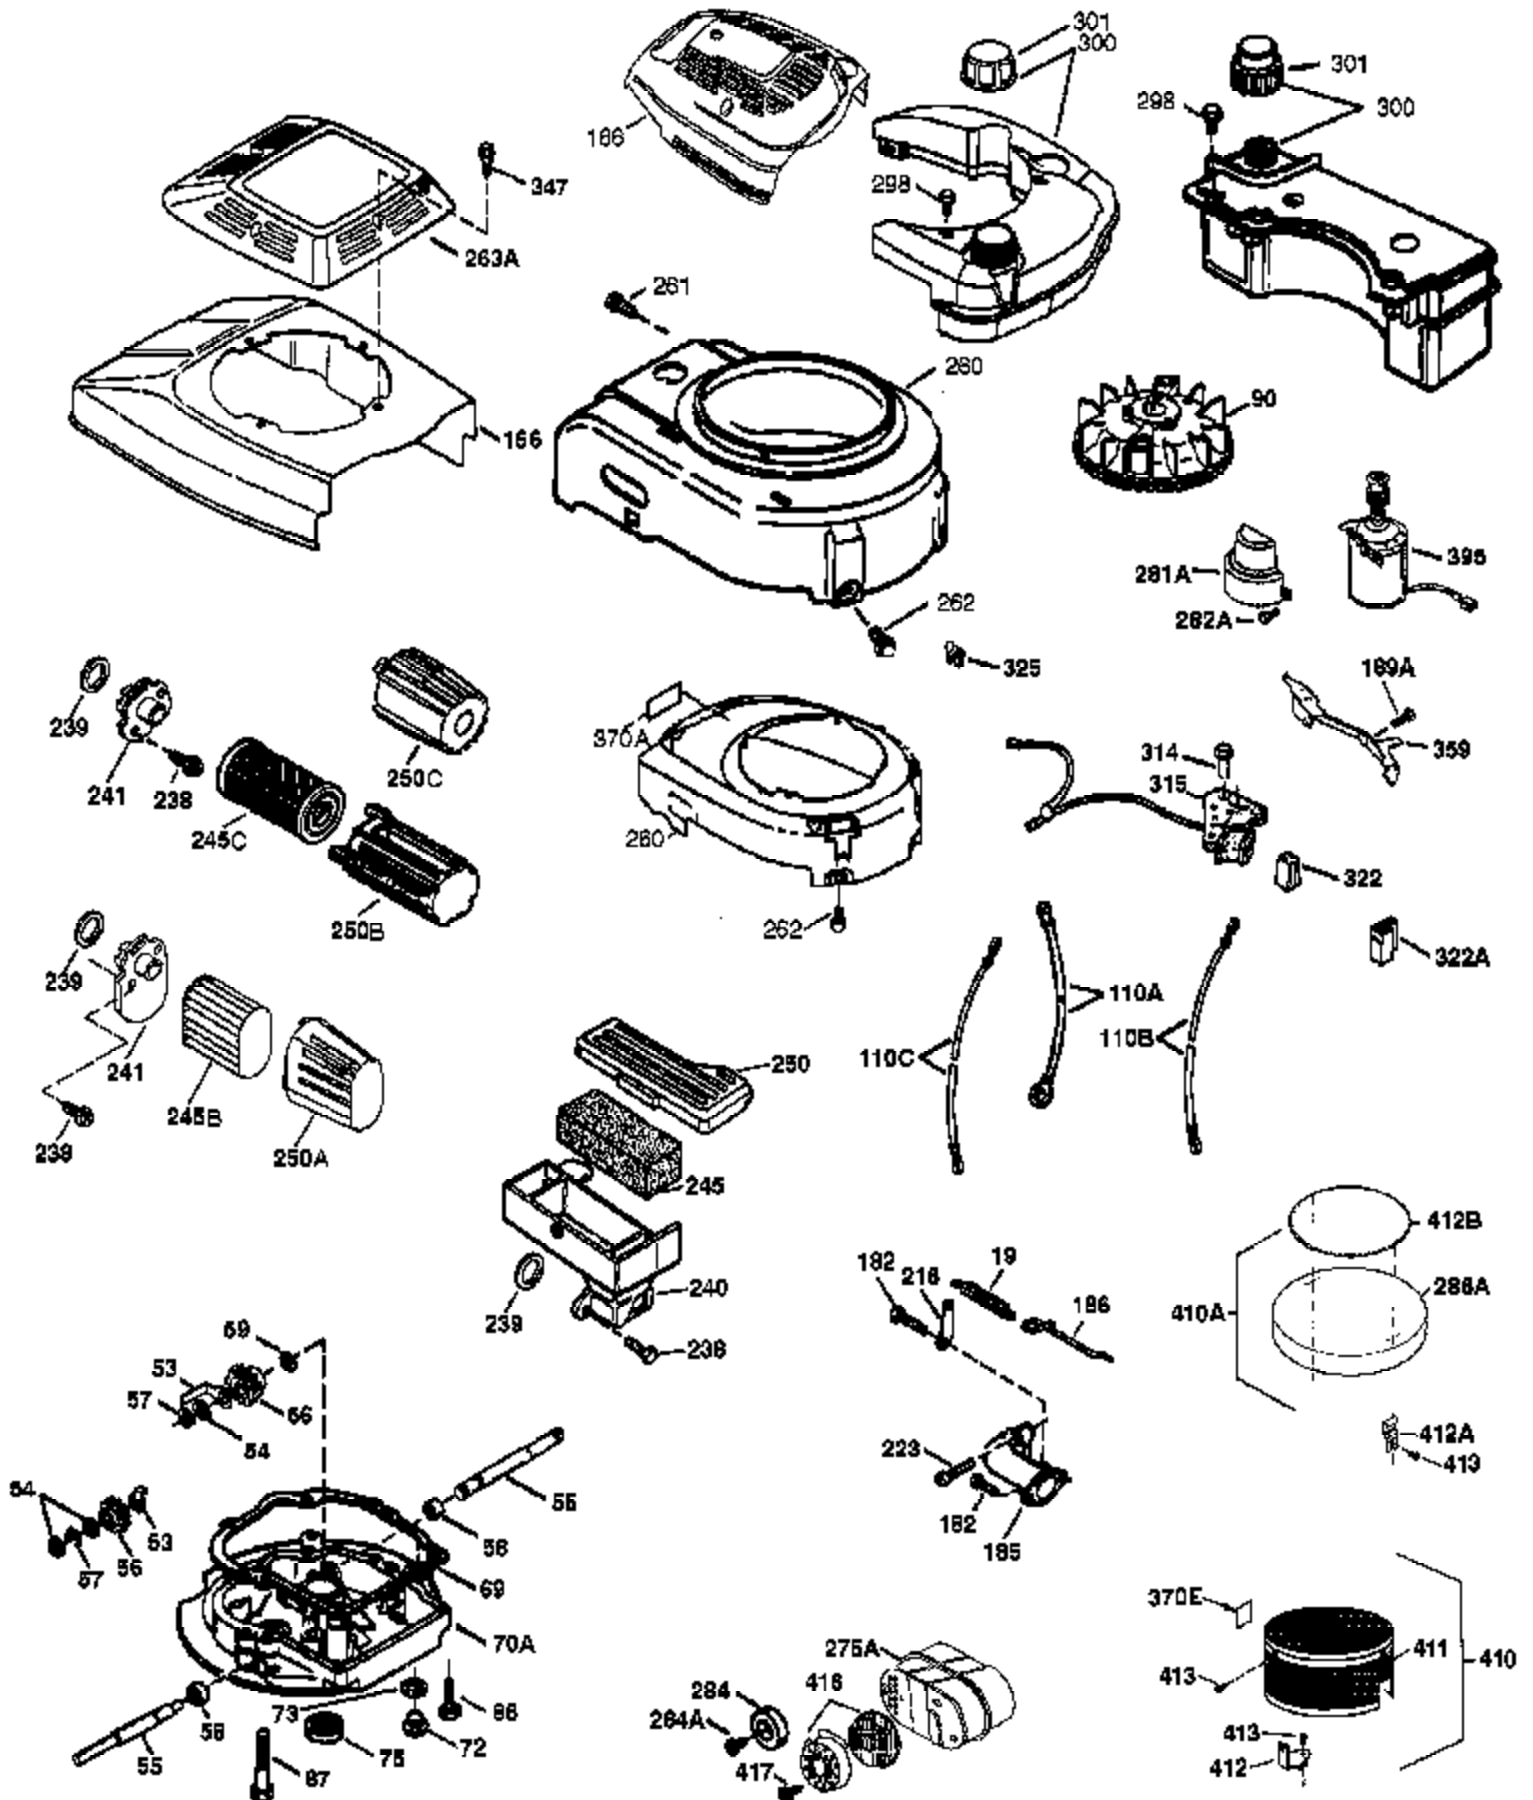

Ref #	Part Number	Qty	Description
19	33578	1	Extension Spring
41	40042	1	Piston & Pin Ass'y. (Std.) (Incl. 43)
41	40043	1	Piston & Pin Ass'y. (.010" OS) (Incl. 43)
69	37797	1	Mounting Flange Gasket
72	36083	1	Oil Drain Plug
75	27897	1	Oil Seal
86	650488	6	Screw, 1/4-20 x 1-1/4"
90	611213	1	Flywheel
182	6201	2	Screw, 1/4-28 x 7/8"
185	37466	1	Intake Pipe
186	34337	1	Governor Spring Link
223	650451	2	Screw, 1/4-20 x 1"
238	650806	2	Screw, 10-32 x 5/8"
239	34338	1	Air Cleaner Gasket
240	37115	1	Air Cleaner Body (Black)
245	37116	1	Air Filter (Poly)
250	37118	1	Air Cleaner Cover (Black)
260	37497	1	Blower Housing
261	30200	1	Screw, 10-24 x 9/16"
262	650831	2	Screw, 1/4-20 x 1/2"
298	28763	3	Screw, 10-32 x 35/64"
300	34476A	1	Fuel Tank (Notched Incl. 292 & 301)
301	33032	1	Fuel Cap
370A	36261	1	Lubrication Decal
416	36085	1	Spark Arrestor Kit (Incl. 417)(Optional)
417	650821	1	Screw, 10-32 x 1/2" (Optional)