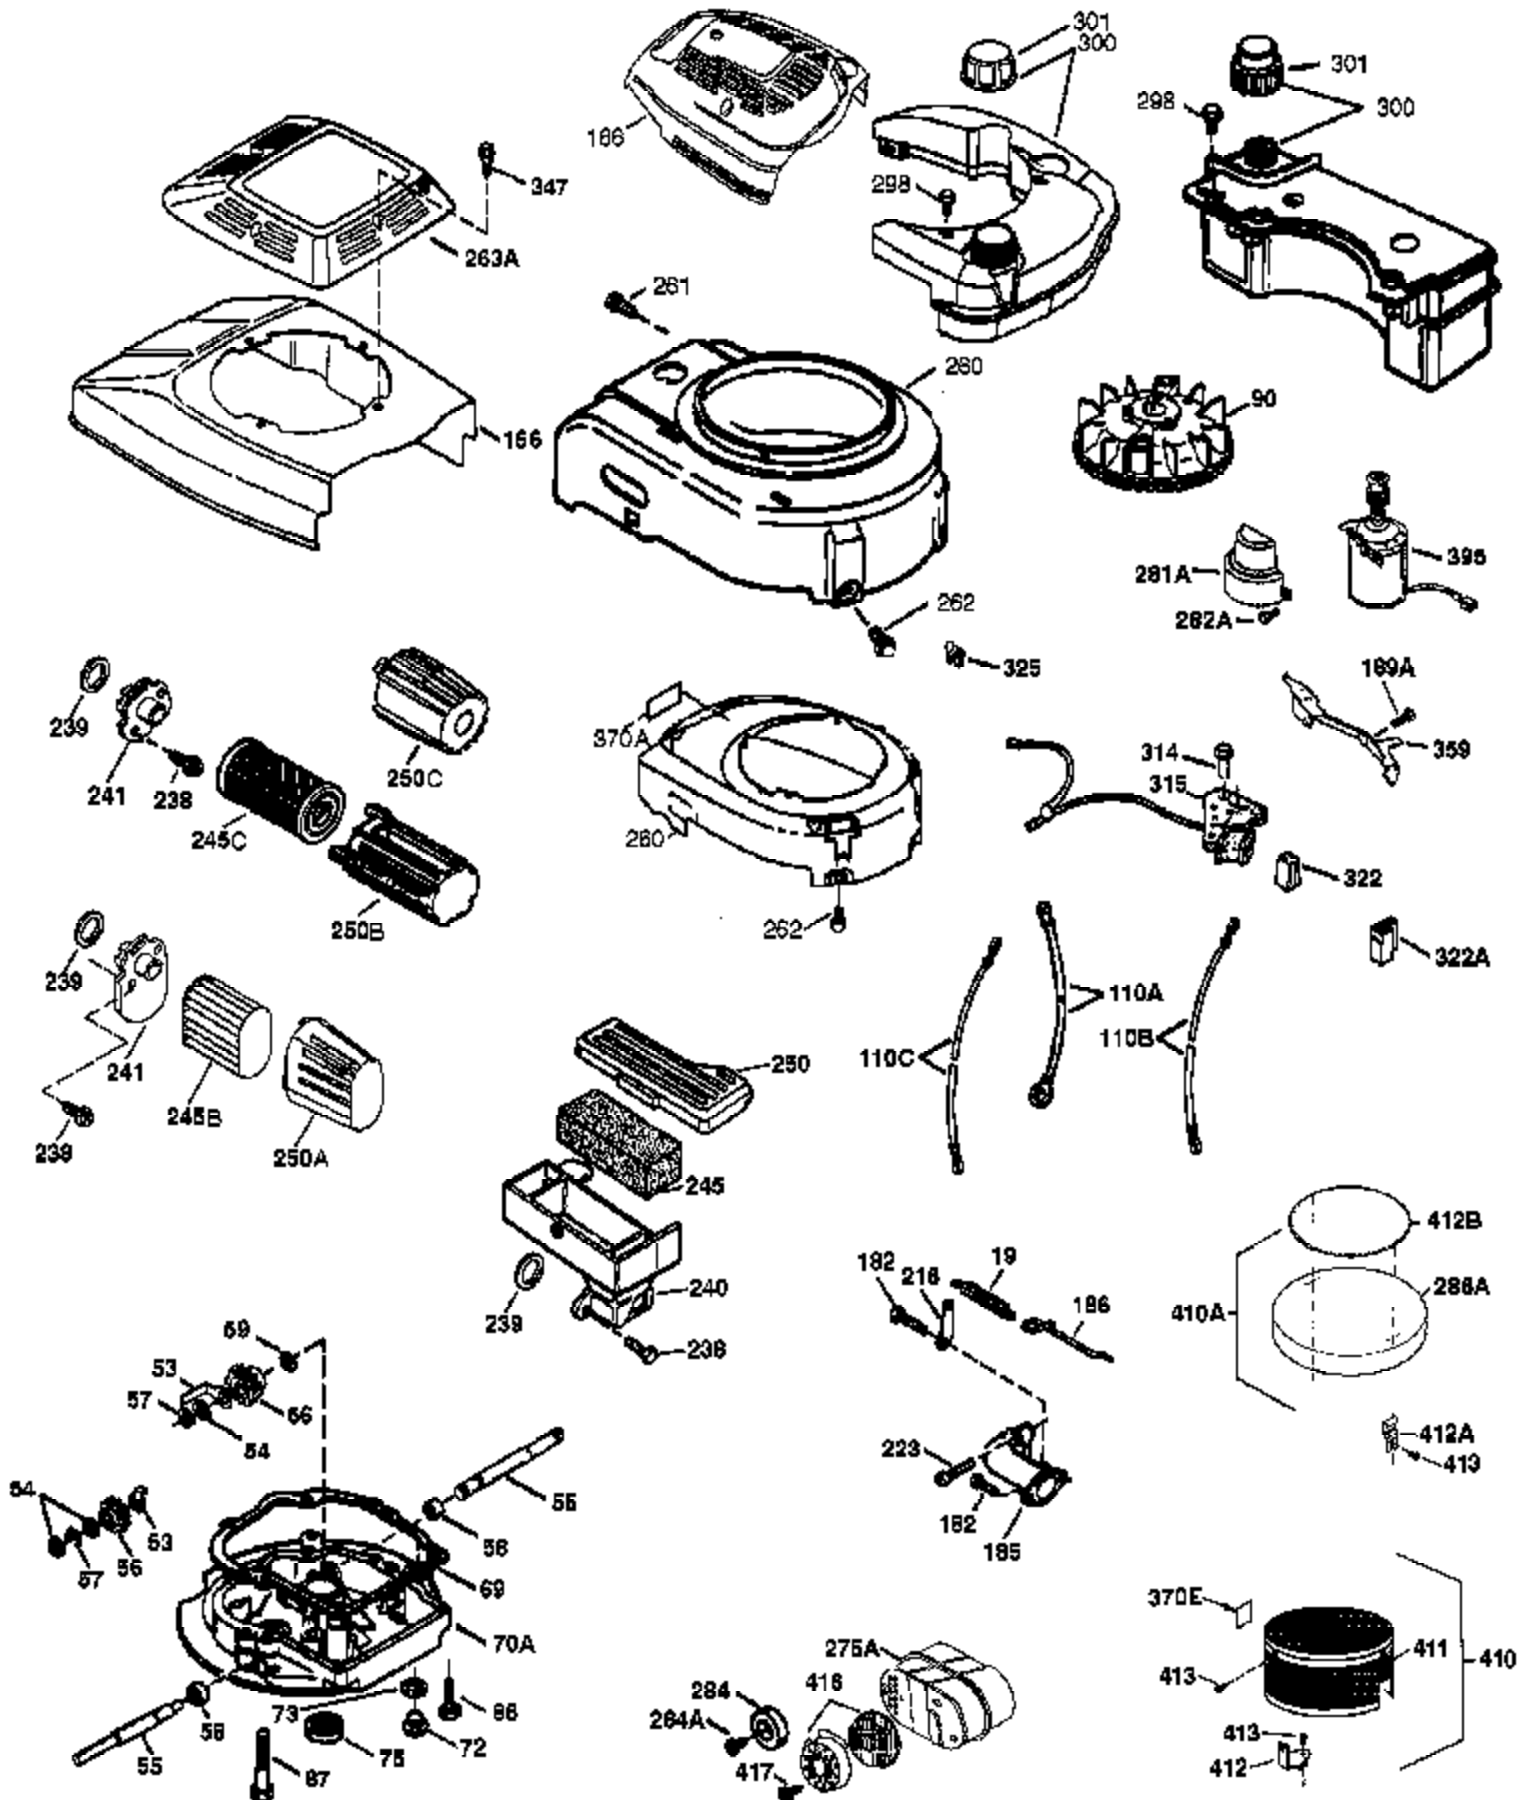

Ref #	Part Number	Qty	Description
19	36281	1	Extension Spring
41	40042	1	Piston & Pin Ass'y. (Std.) (Incl. 43)
41	40043	1	Piston & Pin Ass'y. (.010" OS) (Incl. 43)
69	37609	1	* Mounting Flange Gasket
72	37614	1	Oil Drain Plug
75	27897	1	Oil Seal
86	650488	6	Screw, 1/4-20 x 1-1/4"
90	611112	1	Flywheel
182	6201	2	Screw, 1/4-28 x 7/8"
185	37466	1	Intake Pipe
186	32653	1	Governor Link
216	33086	1	R.P.M. Adjusting Lever
223	650451	2	Screw, 1/4-20 x 1"
238	650932	2	Screw, 10-32 x 49/64"
239	34338	1	* Air Cleaner Gasket
241	36919	1	Air Cleaner Collar
245	36905	1	Air Cleaner Filter
250	37122	1	Air Cleaner Cover
260	36980	1	Blower Housing
261	30200	2	Screw, 10-24 x 9/16"
262	650831	2	Screw, 1/4-20 x 1/2"
263A	37184	1	Recoil Grille (Black)
298	28763	2	Screw, 10-32 x 35/64"
300	36916	1	Fuel Tank (Incl. 292 & 301)
301	36246	1	Fuel Cap
347	651038	1	Screw, 10-32 x 51/64"
370A	36261	2	Lubrication Decal
416	36085	1	Spark Arrestor Kit (Incl. 417)(Optional)
417	650760	1	Screw, 8-32 x 3/8" (Optional)
900	750867	1	Replacement Engine, (Not available in California) Order from 71-999
900	750865	1	Replacement S/B order from 71-999