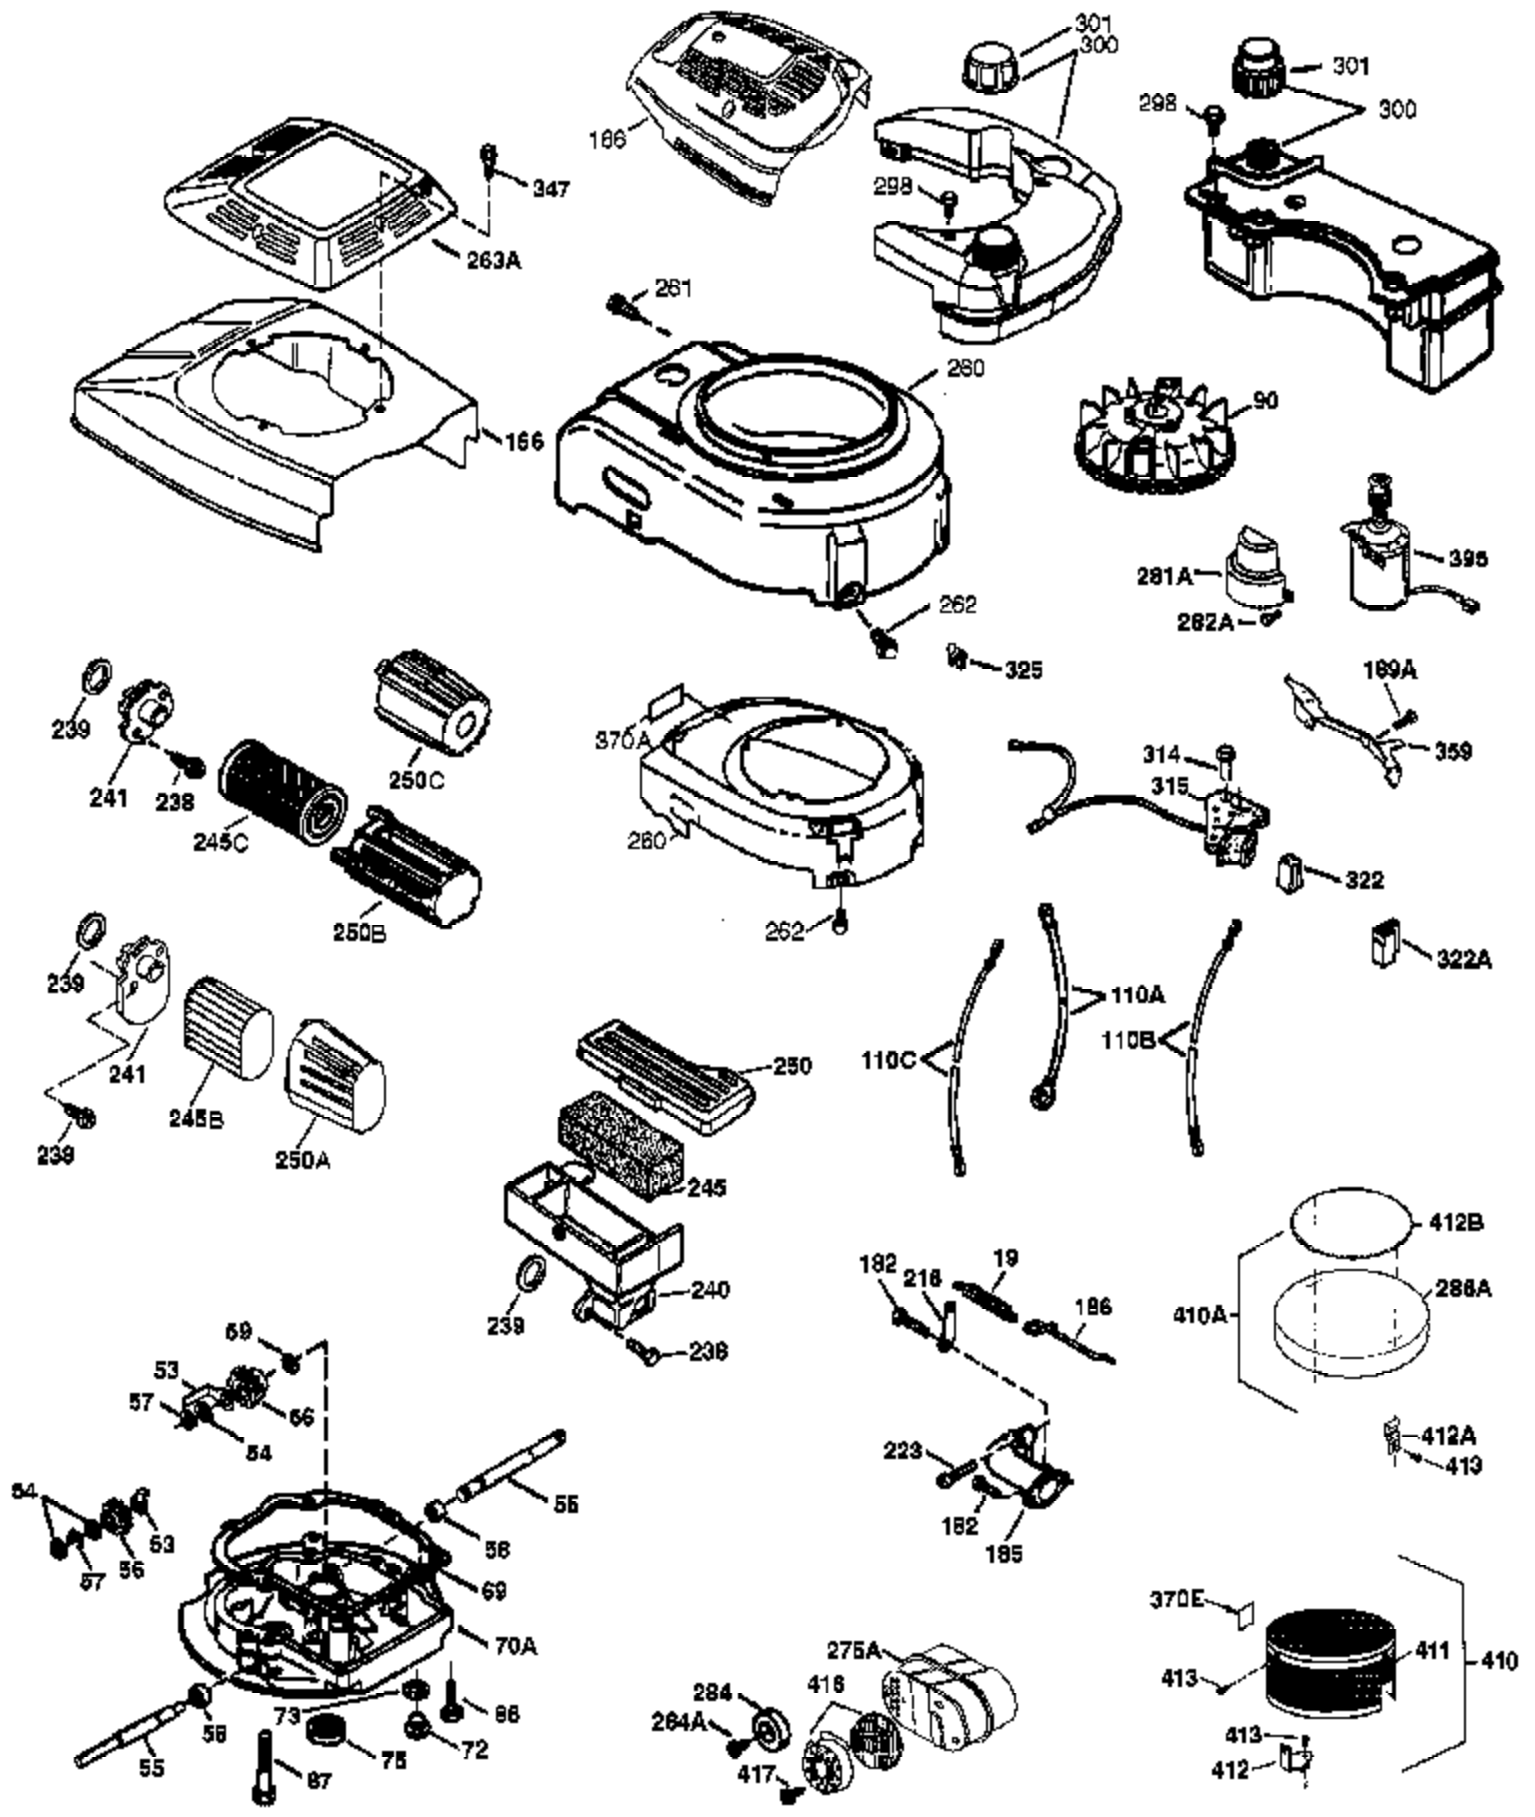

Ref #	Part Number	Qty	Description
19	36281	1	Extension Spring
41	40042	1	Piston & Pin Ass'y. (Std.) (Incl. 43)
41	40043	1	Piston & Pin Ass'y. (.010" OS) (Incl. 43)
69	37609	1	* Mounting Flange Gasket
72	37614	1	Oil Drain Plug
75	27897	1	Oil Seal
86	650488	6	Screw, 1/4-20 x 1-1/4"
90	611112	1	Flywheel
182	6201	2	Screw, 1/4-28 x 7/8"
185	37466	1	Intake Pipe
186	32653	1	Governor Link
216	33086	1	R.P.M. Adjusting Lever
223	650451	2	Screw, 1/4-20 x 1"
238	650932	2	Screw, 10-32 x 49/64"
239	34338	1	* Air Cleaner Gasket
241	36919	1	Air Cleaner Collar
245	36905	1	Air Cleaner Filter
250	37122	1	Air Cleaner Cover
260	36980	1	Blower Housing
261	30200	2	Screw, 10-24 x 9/16"
262	650831	2	Screw, 1/4-20 x 1/2"
298	28763	2	Screw, 10-32 x 35/64"
300	36916	1	Fuel Tank (Incl. 292 & 301)
301	36246	1	Fuel Cap
370A	36261	2	Lubrication Decal
416	36085	1	Spark Arrestor Kit (Incl. 417)(Optional)
417	650760	1	Screw, 8-32 x 3/8" (Optional)
900	750867	1	Replacement Engine, (Not available in California), order from 71-999
900	750865	1	Replacement S/B order from 71-999