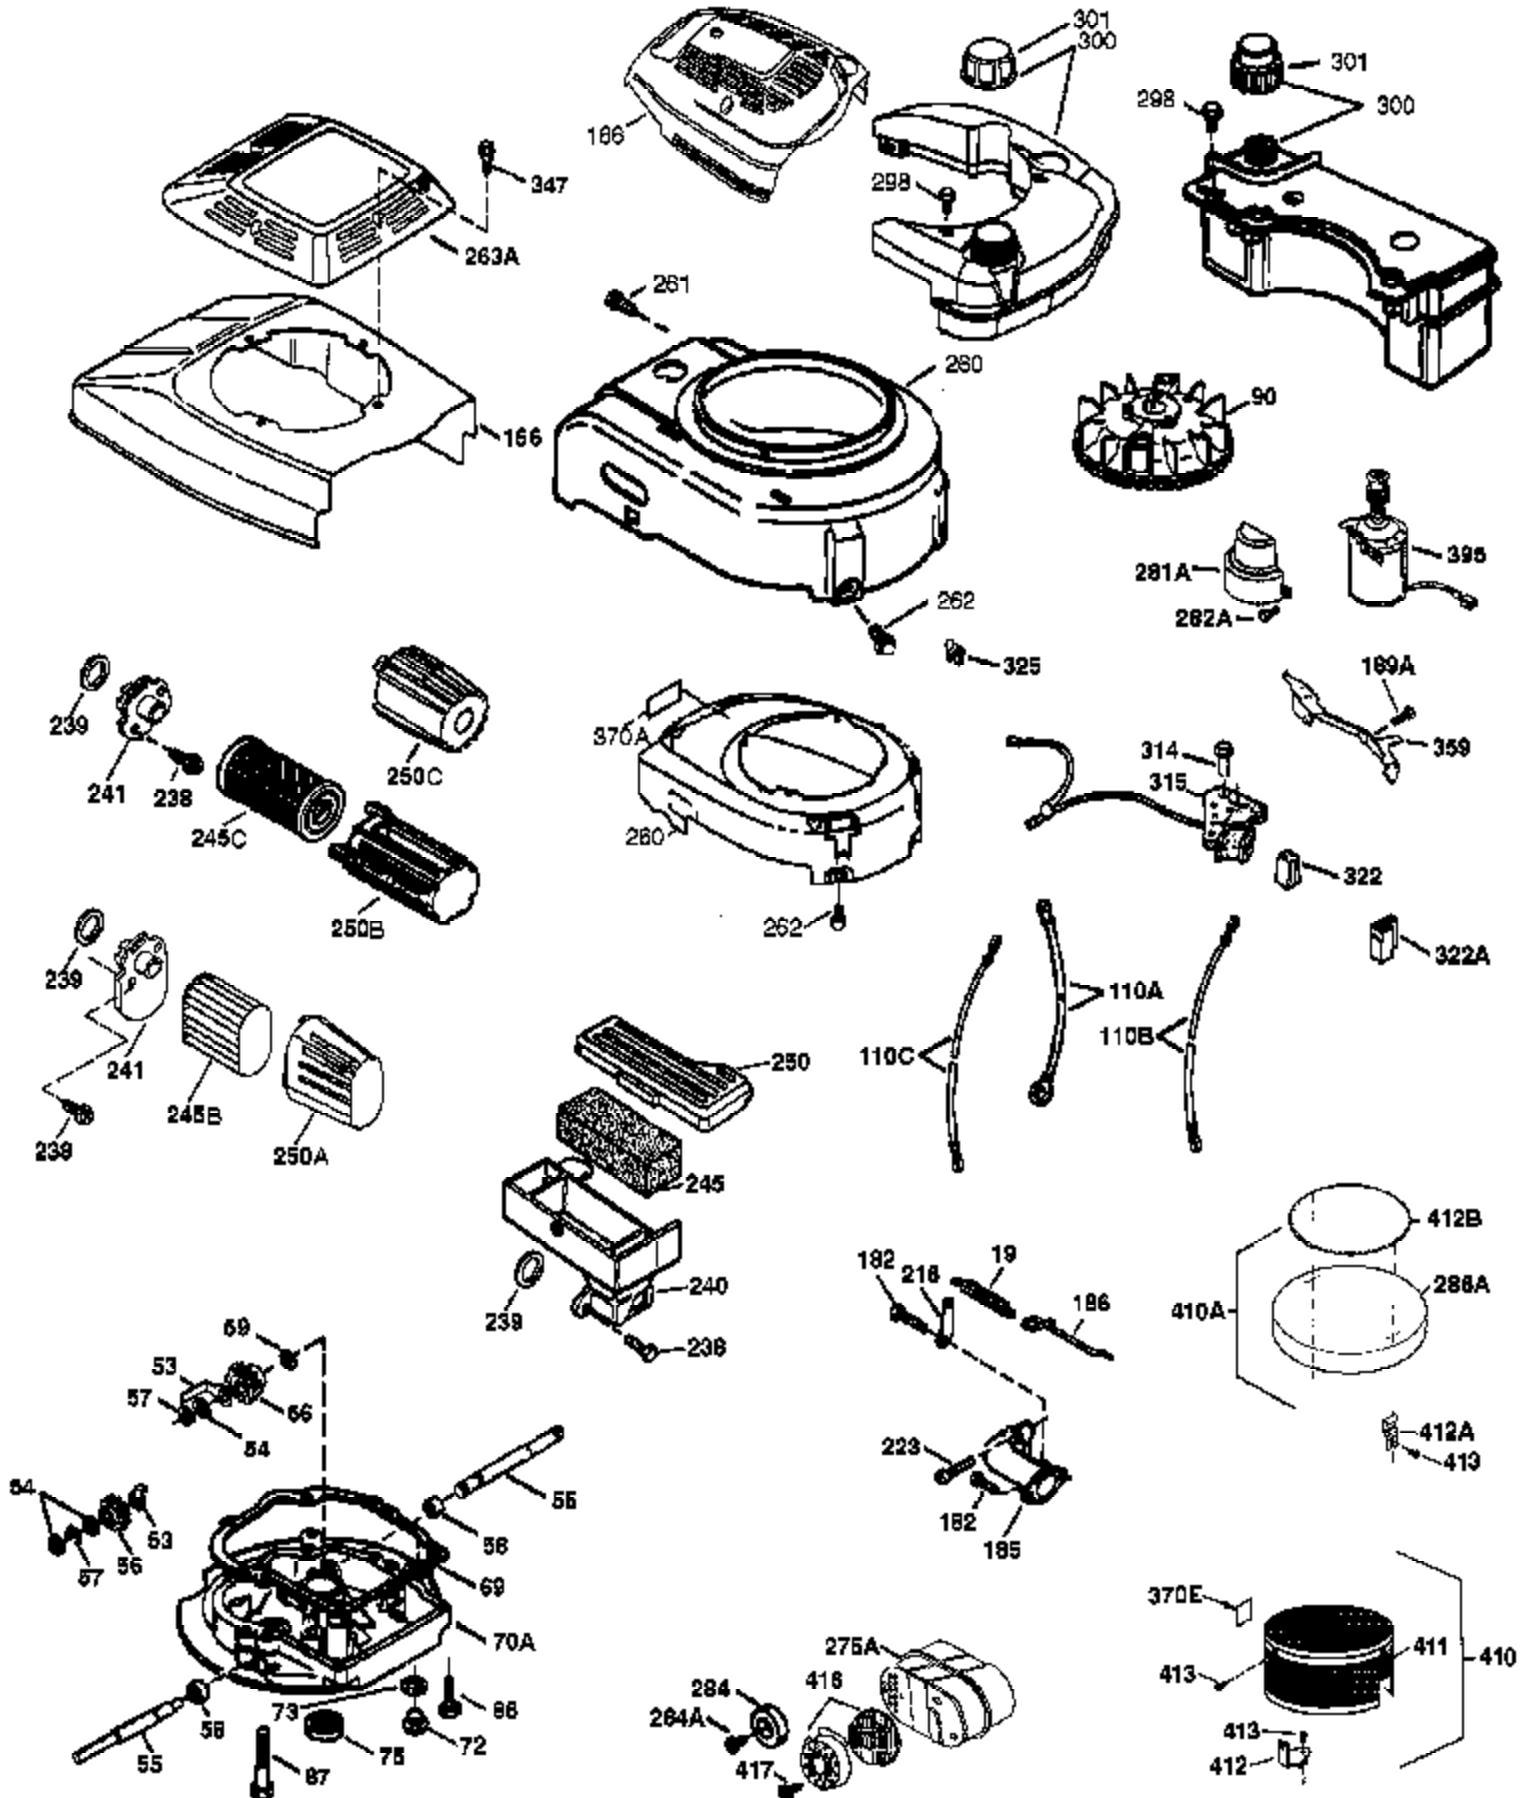

Ref #	Part Number	Qty	Description
19	37329	1	Governor Spring
41	40042	1	Piston & Pin Ass'y. (Std.) (Incl. 43)
41	40043	1	Piston & Pin Ass'y. (.010" OS) (Incl. 43)
69	37609	1	* Mounting Flange Gasket
72	37615	1	Oil Drain Plug (Magnetic)
75	27897	1	Oil Seal
86	650488	6	Screw, 1/4-20 x 1-1/4"
90	611213	1	Flywheel
182	6201	2	Screw, 1/4-28 x 7/8"
185	37466	1	Intake Pipe
186	36255	1	Governor Link
223	650451	2	Screw, 1/4-20 x 1"
238	650932	2	Screw, 10-32 x 49/64"
239	34338	1	* Air Cleaner Gasket
241	36919	1	Air Cleaner Collar
245	36905	1	Air Cleaner Filter
250	37122	1	Air Cleaner Cover
260	37213A	1	Blower Housing
261	30200	2	Screw, 10-24 x 9/16"
262	650831	2	Screw, 1/4-20 x 1/2"
284A	650983	1	Screw, 8-32 x 17/32" (Optional)
284	36663	1	Muffler Deflector (Inc. 284A) (Optional)
298	28763	2	Screw, 10-32 x 35/64"
300	35586	1	Fuel Tank (Incl. 292 & 301)
301	37656	1	Fuel Cap Ass'y
370A	36261	2	Lubrication Decal
416	36085	1	Spark Arrestor Kit (Incl. 417)(Optional)
417	650821	1	Screw, 10-32 x 1/2" (Optional)
900		1	Replacement Engine,750848D (Not Available in California) order from 71-999
900		1	Replacement S/B, 750866 order from 71-999