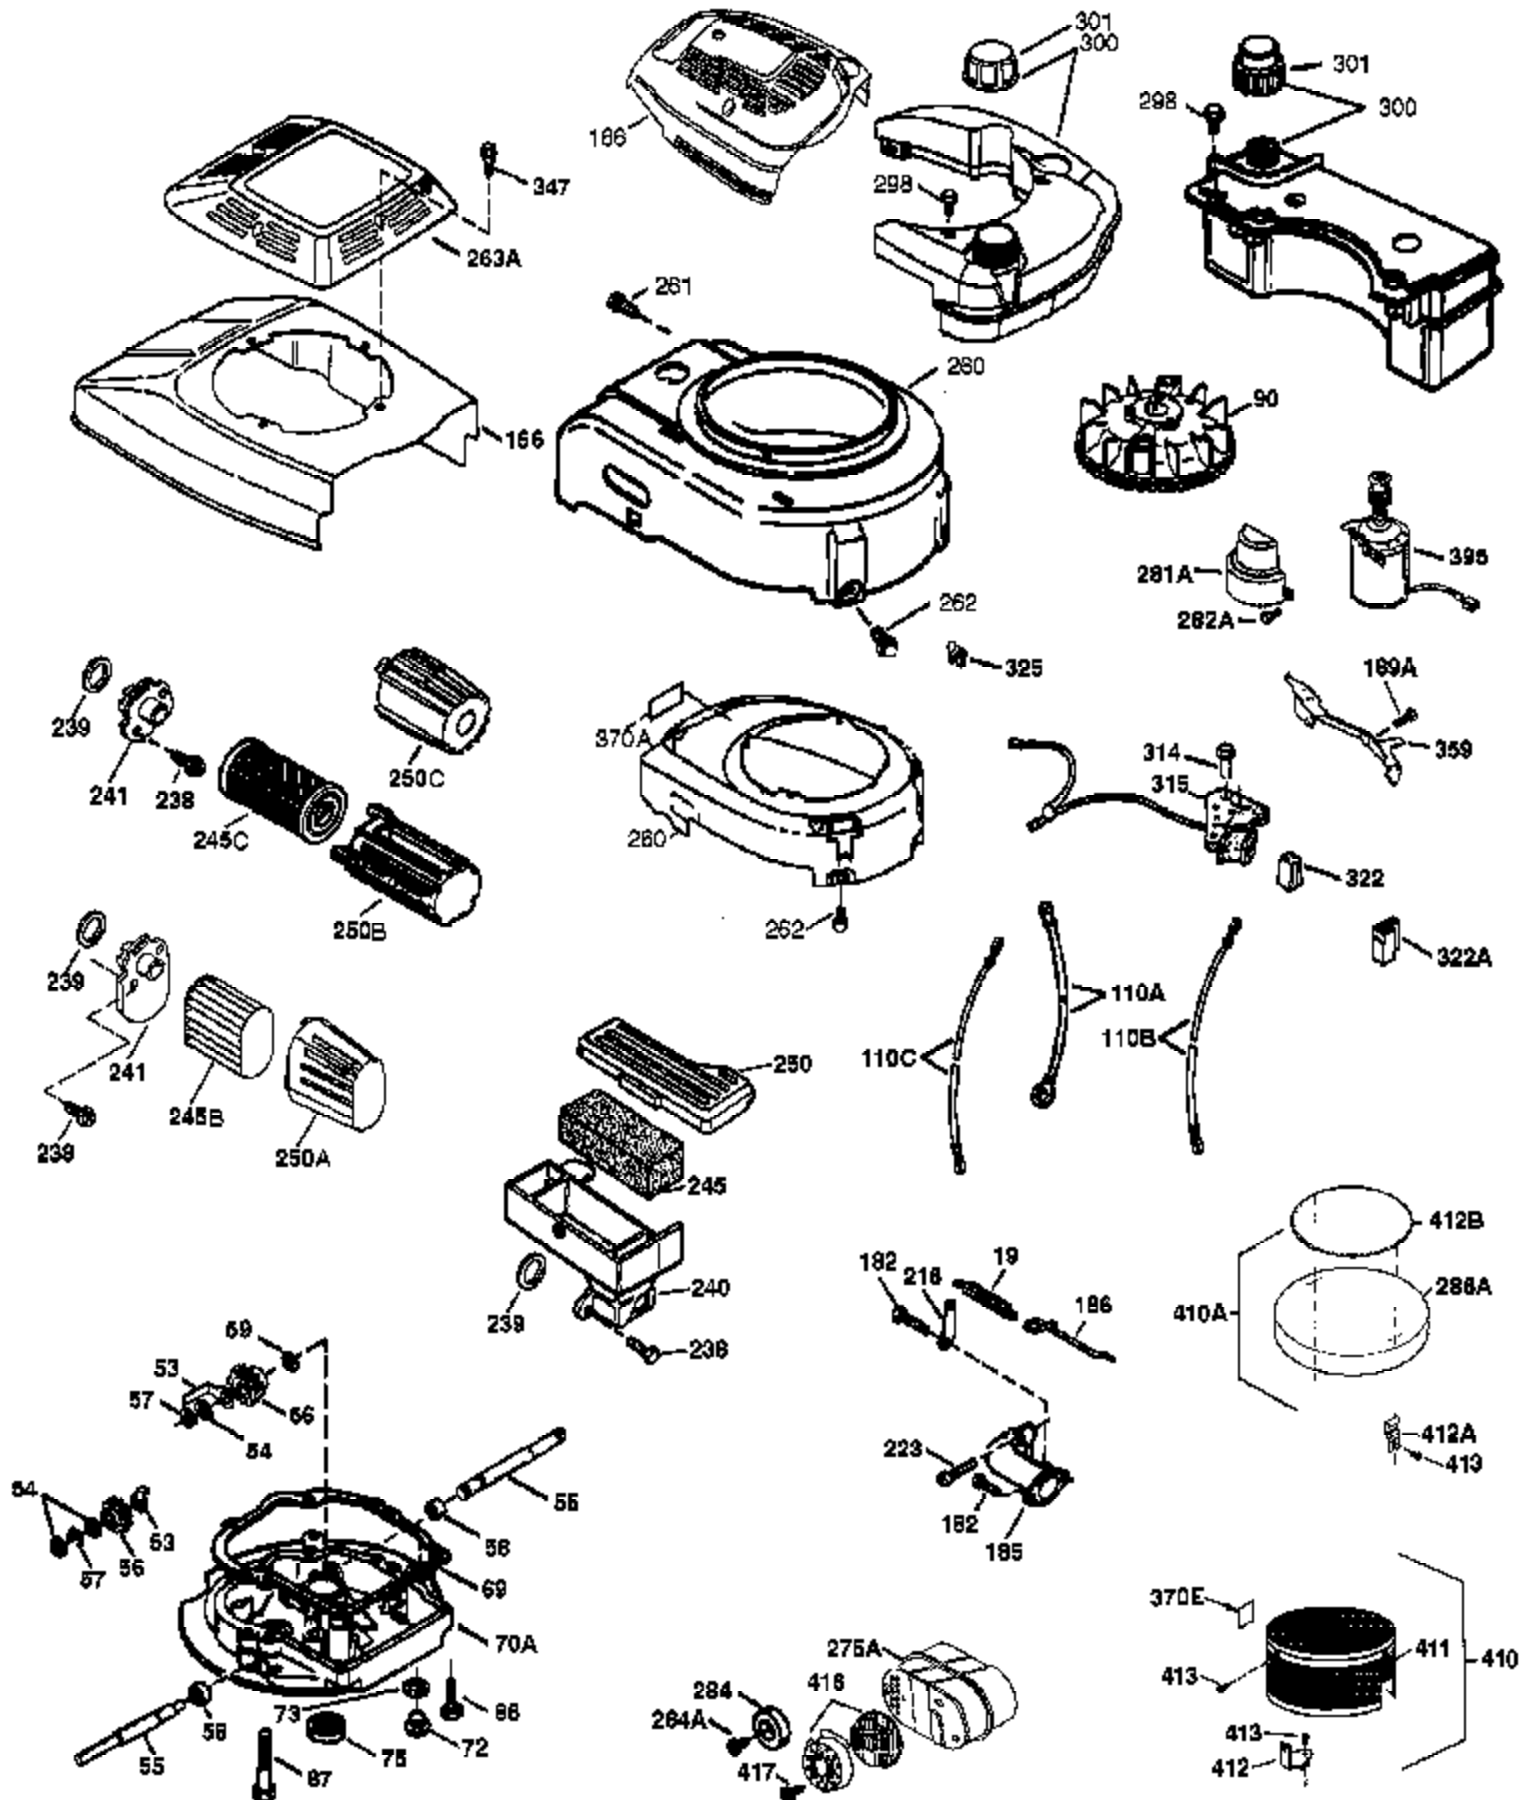

Ref #	Part Number	Qty	Description
19	36281	1	Extension Spring
41	40042	1	Piston & Pin Ass'y. (Std.) (Incl. 43)
41	40043	1	Piston & Pin Ass'y. (.010" OS) (Incl. 43)
69	37609	1	* Mounting Flange Gasket
72	37614	1	Oil Drain Plug
75	27897	1	Oil Seal
86	650488	6	Screw, 1/4-20 x 1-1/4"
90	611213	1	Flywheel
182	6201	2	Screw, 1/4-28 x 7/8"
185	37466	1	Intake Pipe
186	34337	1	Governor Link
223	650451	2	Screw, 1/4-20 x 1"
238	650806	2	Screw, 10-32 x 1/2"
239	34338	1	* Air Cleaner Gasket
240	37115	1	Air Cleaner Body (Incl. 239)
245	37116	1	Air Cleaner Filter
250	37118	1	Air Cleaner Cover
260	37497	1	Blower Housing
261	30200	2	Screw, 10-24 x 9/16"
261	30200	1	Screw, 10-24 x 9/16"
262	650831	2	Screw, 1/4-20 x 1/2"
275A	37503	1	Spark Arrestor Muffler (Optional) (Inc. 284,284A,416, & 417).
284A	650821	1	Screw, 10-32 x 1/2" (Optional)
284	36663	1	Muffler Deflector (Inc. 284A)(Option al).
298	28763	3	Screw, 10-32 x 35/64"
300	34476A	1	Fuel Tank (Incl. 292 & 301)
301	33032	1	Fuel Cap
370A	36261	1	Lubrication Decal
416	36085	1	Spark Arrestor Kit (Inc. 417)(Option al)
417	650821	1	Screw, 10-32 x 1/2" (Optional)
900	0	1	Replacement S/B 750875.order from 71-999