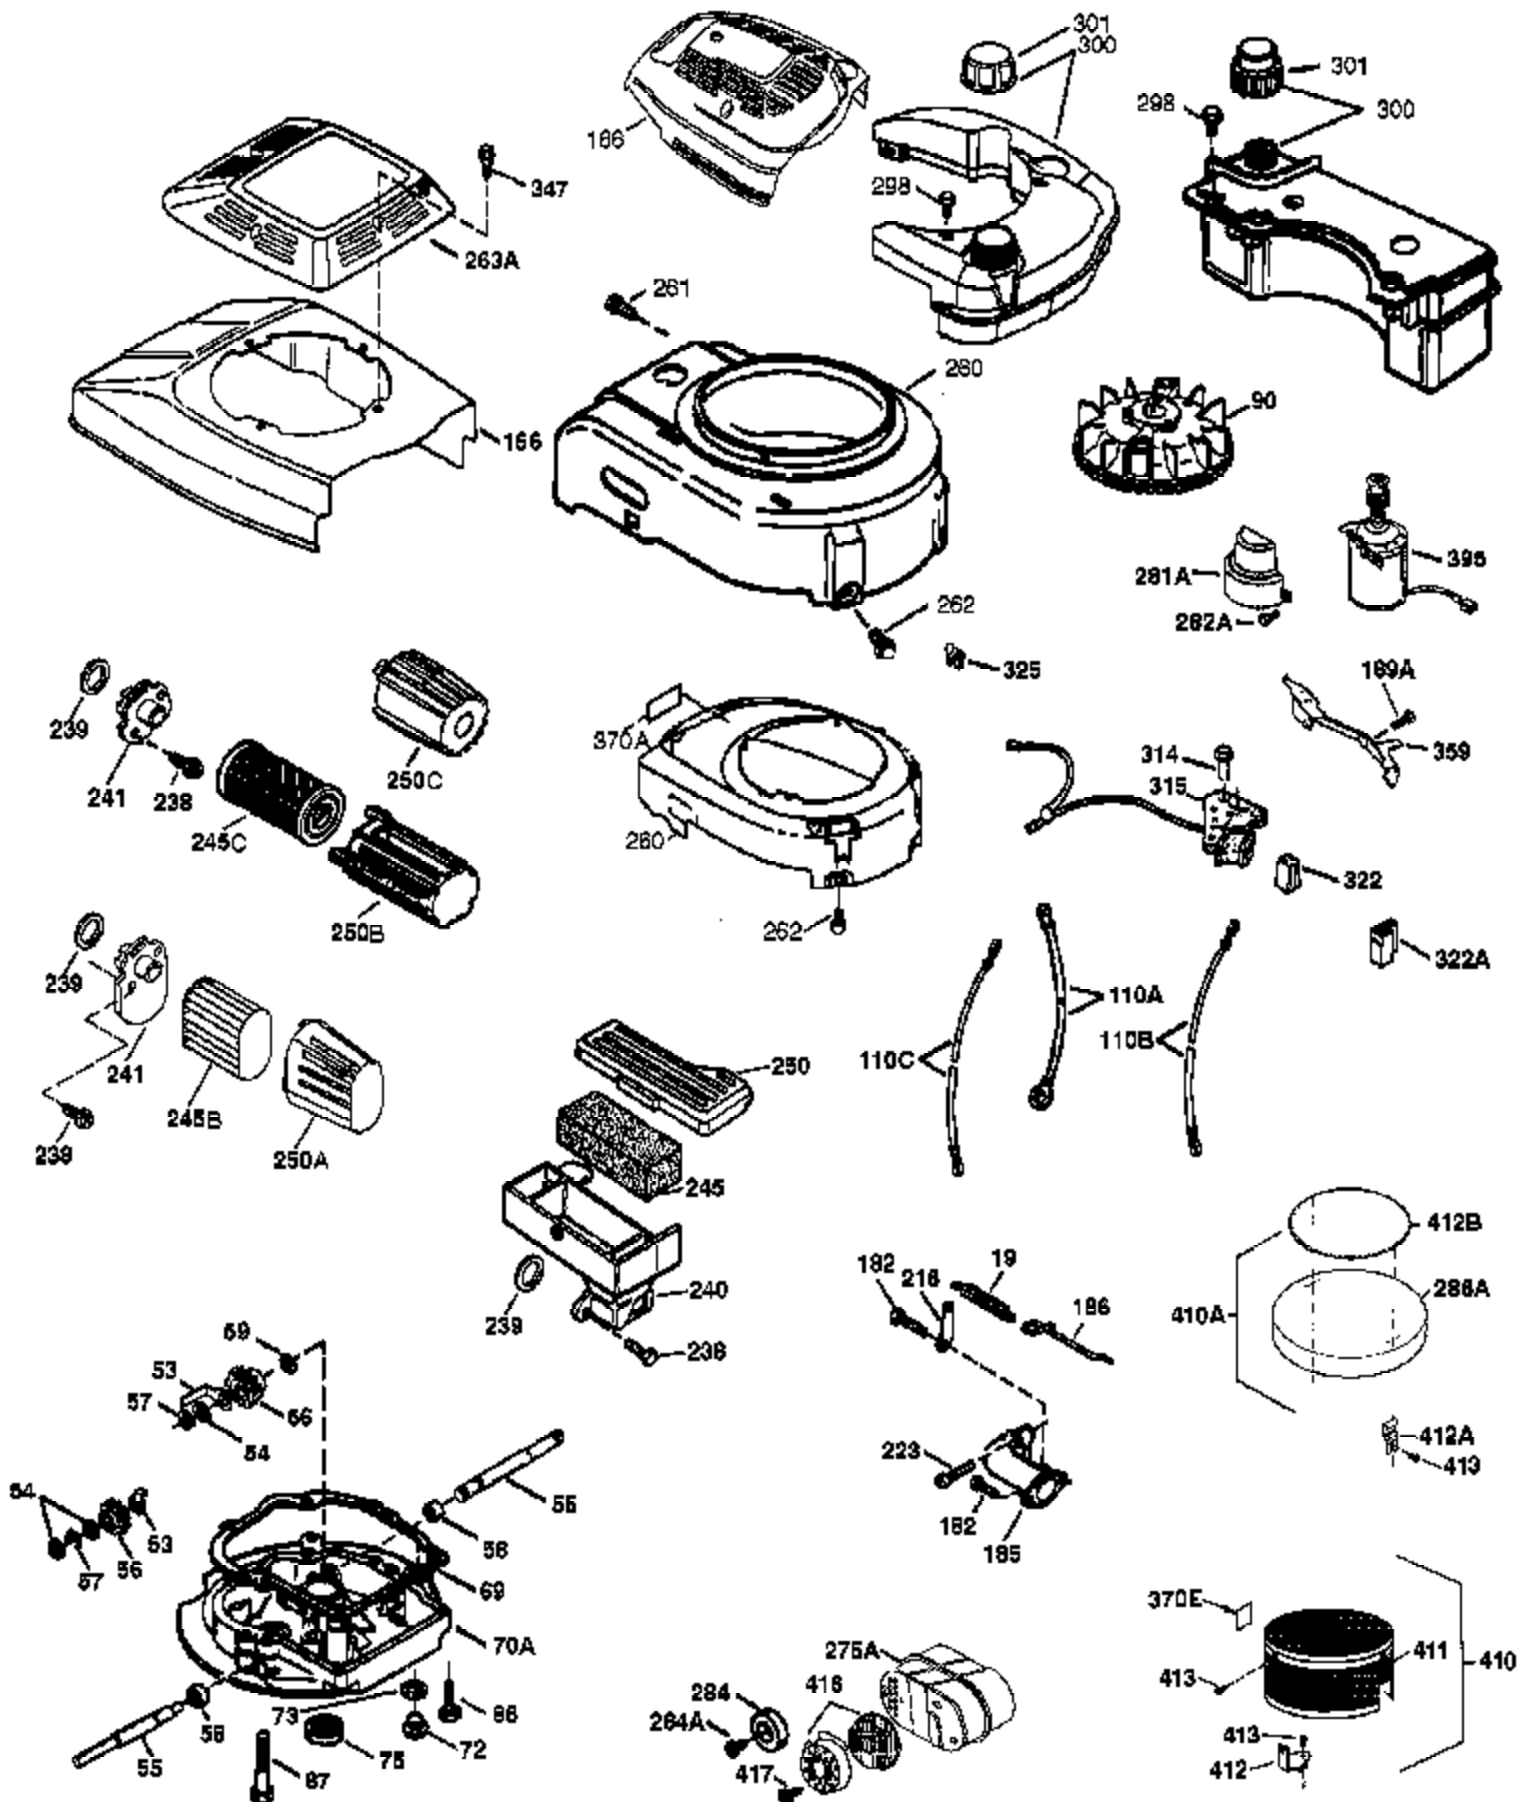

Ref #	Part Number	Qty	Description
19	36281	1	Extension Spring
41	40042	1	Piston & Pin Ass'y. (Std.) (Incl. 43)
41	40043	1	Piston & Pin Ass'y. (.010" OS)
69	37797	1	* Mounting Flange Gasket
72	37614	1	Oil Drain Plug
75	27897	1	Oil Seal
86	650488	6	Screw, 1/4-20 x 1-1/4"
90	611213	1	Flywheel
182	6201	2	Screw, 1/4-28 x 7/8"
185	37466	1	Intake Pipe
186	34337	1	Governor Link
223	650451	2	Screw, 1/4-20 x 1"
238	650932	2	Screw, 10-32 x 49/64"
239	34338	1	* Air Cleaner Gasket
241	36919	1	Air Cleaner Collar
245	36905	1	Air Cleaner Filter
250	37122	1	Air Cleaner Cover
260	37786	1	Blower Housing
261	30200	2	Screw, 10-24 x 9/16"
262	650831	2	Screw, 1/4-20 x 1/2"
298	28763	3	Screw, 10-32 x 39/64"
300	35586A	1	Fuel Tank (Incl. 292 & 301)
301	36246	1	Fuel Cap Ass'y
411	37322	1	Debris Screen
412	37323	1	Debris Screen Bracket
413	650910	3	Screw, 8-32 x 1/4"
416	37530	1	Spark Arrestor Kit (Incl. 417)(Optional)
417	650760	1	Screw, 8-32 x 3/8" (Optional)