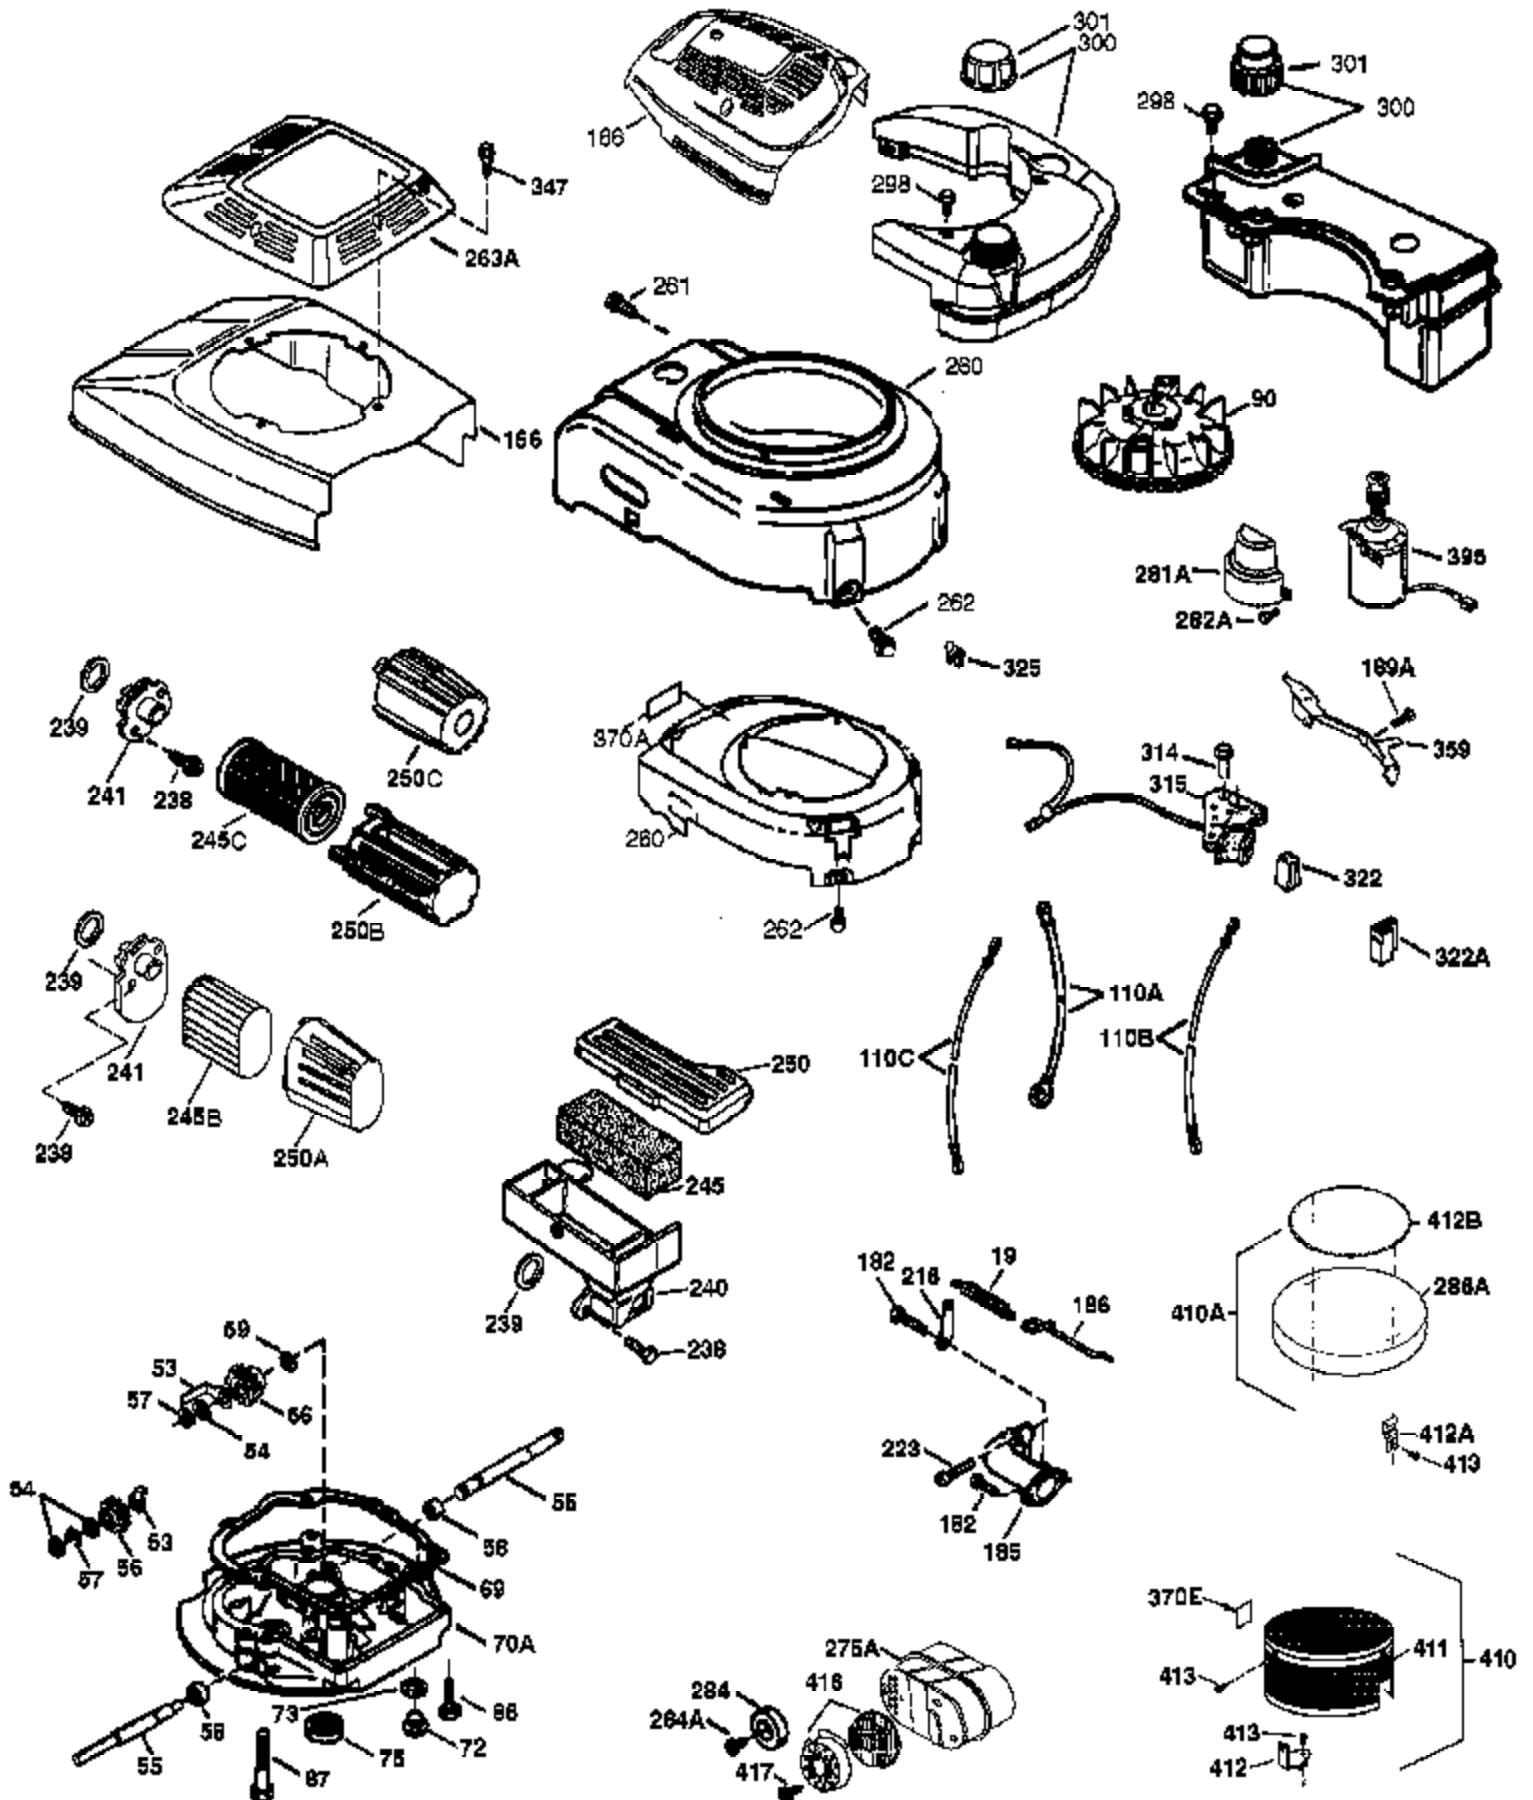

Ref #	Part Number	Qty	Description
19	36281	1	Extension Spring
41	40042	1	Piston & Pin Ass'y. (Std.) (Incl. 43)
41	40043	1	Piston & Pin Ass'y. (.010" OS)(Incl. 43)
69	37609	1	* Mounting Flange Gasket
72	37614	1	Oil Drain Plug
75	27897	1	Oil Seal
86	650488	6	Screw, 1/4-20 x 1-1/4"
90	611112	1	Flywheel
166	37694	1	Engine Shroud (Red)
182	6201	2	Screw, 1/4-28 x 7/8"
185	37466	1	Intake Pipe
186	32653	1	Governor Link
216	33086	1	R.P.M. Adjusting Lever
223	650451	2	Screw, 1/4-20 x 1"
238	650932	2	Screw, 10-32 x 49/64"
239	34338	1	* Air Cleaner Gasket
241	36919	1	Air Cleaner Collar
245	36905	1	Air Cleaner Filter
250	37122	1	Air Cleaner Cover
260	37696	1	Blower Housing
261	30200	2	Screw, 10-24 x 9/16"
262	650831	2	Screw, 1/4-20 x 1/2"
300	35586A	1	Fuel Tank (Incl. 292 & 301)
301	36246	1	Fuel Cap Ass'y
347	650898A	4	Screw, 10-32 x 27/32"
416	36085	1	Spark Arrestor Kit (Incl. 417)(Optional)
417	650760	1	Screw, 8-32 x 3/8" (Optional)