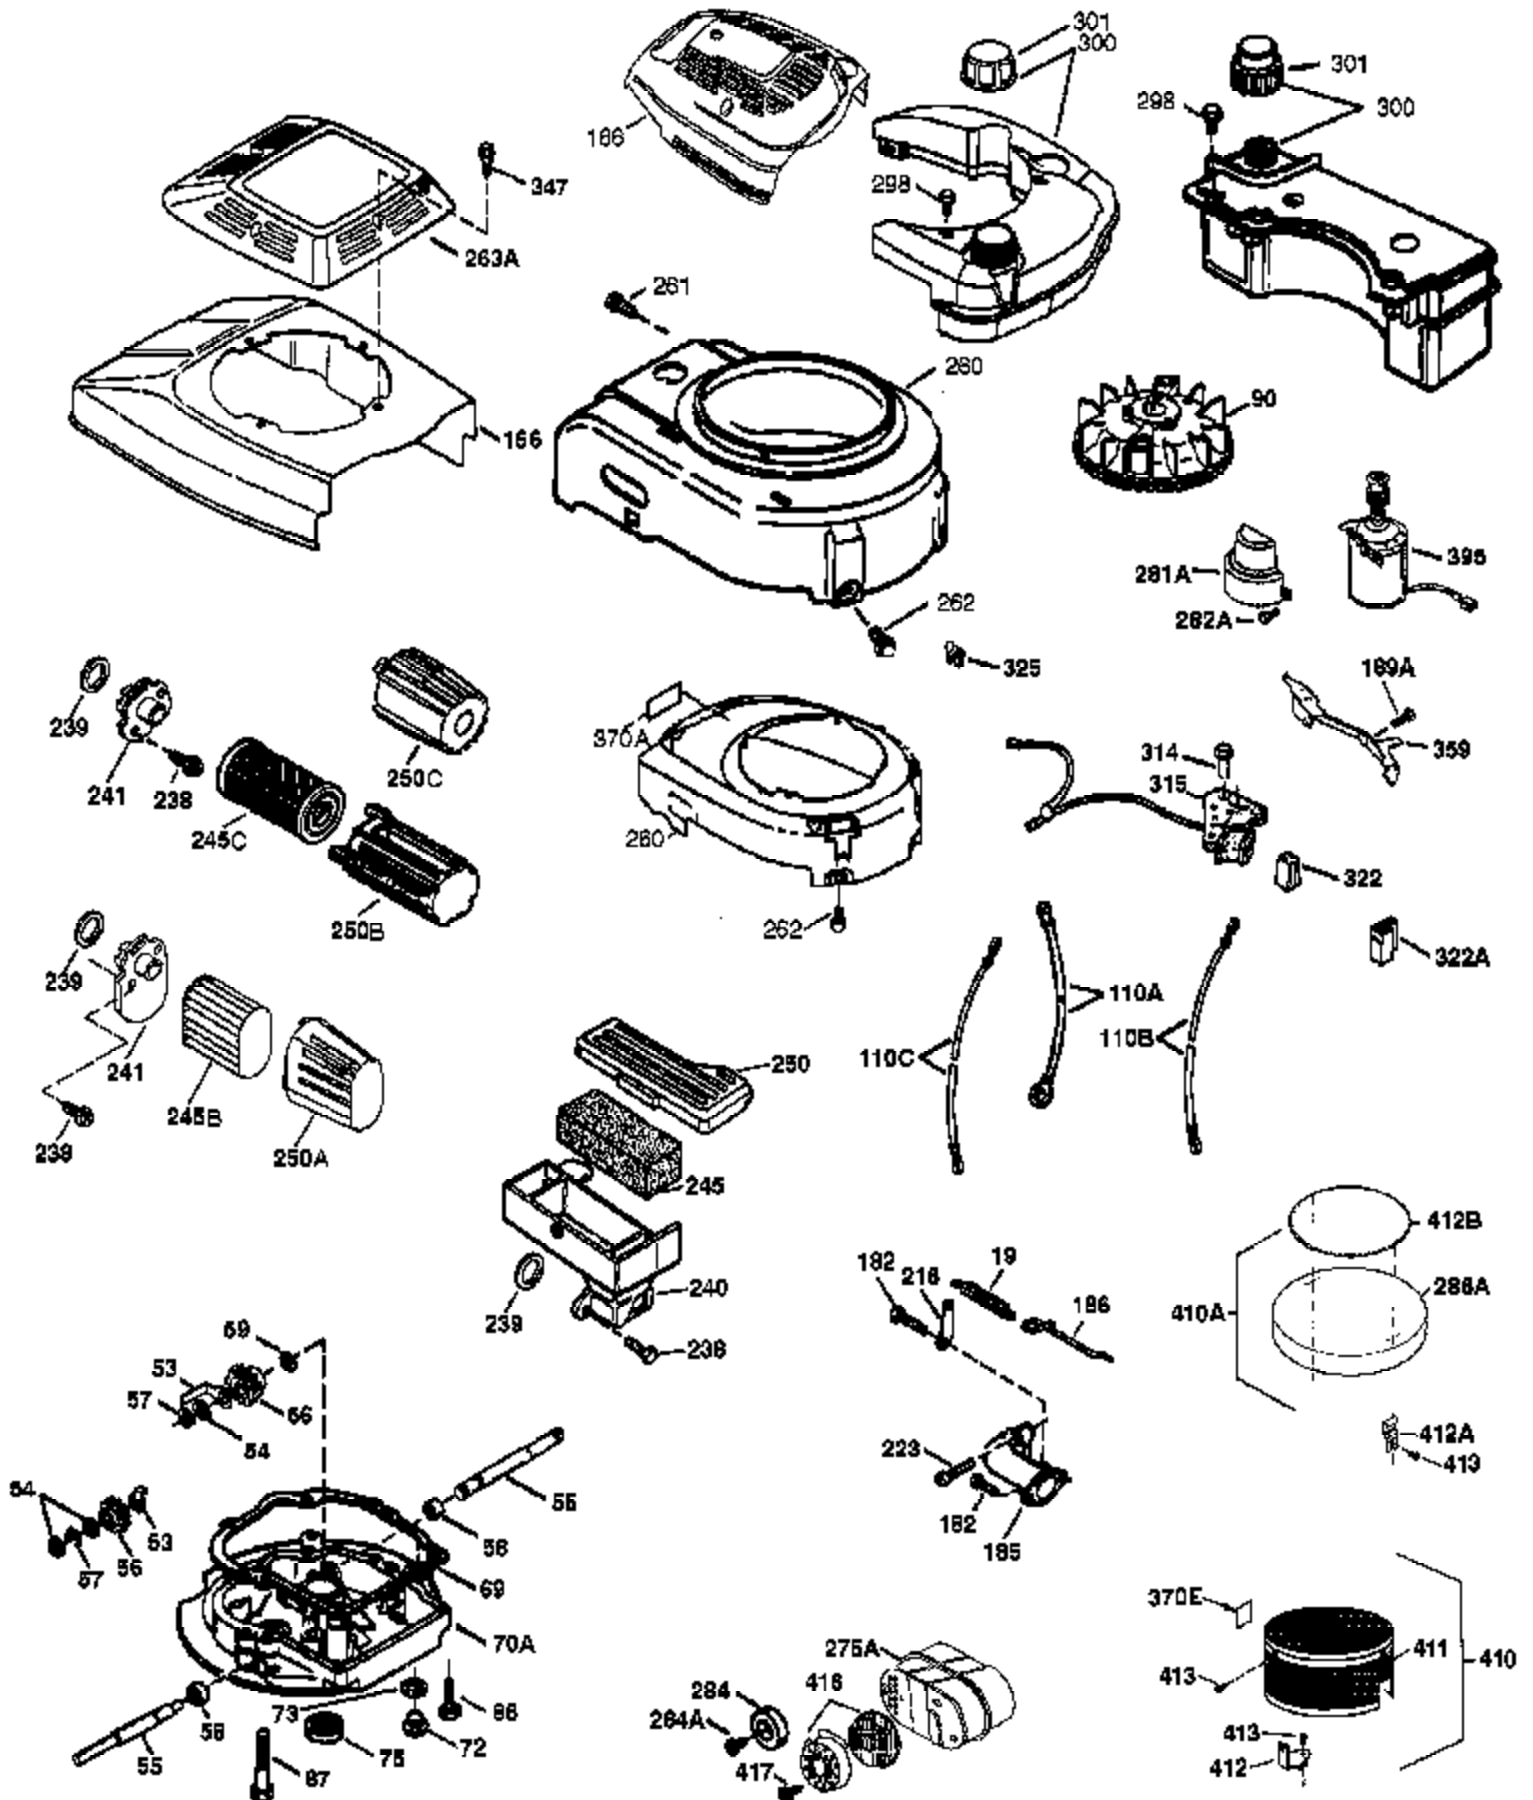

Ref #	Part Number	Qty	Description
19	37329	1	Governor Spring
41	40042	1	Piston & Pin Ass'y. (Std.) (Incl. 43)
69	37797	1	* Mounting Flange Gasket
72	37614	1	Oil Drain Plug
75	27897	1	Oil Seal
86	650488	6	Screw, 1/4-20 x 1-1/4"
90	611213	1	Flywheel
182	6201	2	Screw, 1/4-28 x 7/8"
185	37466	1	Intake Pipe
186	36255	1	Governor Link
223	650451	2	Screw, 1/4-20 x 1"
238	650932	2	Screw, 10-32 x 49/64"
239	34338	1	* Air Cleaner Gasket
241	36919	1	Air Cleaner Collar
245	36905	1	Air Cleaner Filter
250	37122	1	Air Cleaner Cover
260	37786	1	Blower Housing
261	30200	2	Screw, 10-24 x 9/16"
262	650831	2	Screw, 1/4-20 x 1/2"
298	28763	3	Screw, 10-32 x 39/64"
300	35586A	1	Fuel Tank (Incl. 290, 292 & 301)
301	36246	1	Fuel Cap Ass'y
416	37530	1	Spark Arrestor Kit (Incl. 417)(Optional)
417	650760	1	Screw, 8-32 x 3/8" (Optional)