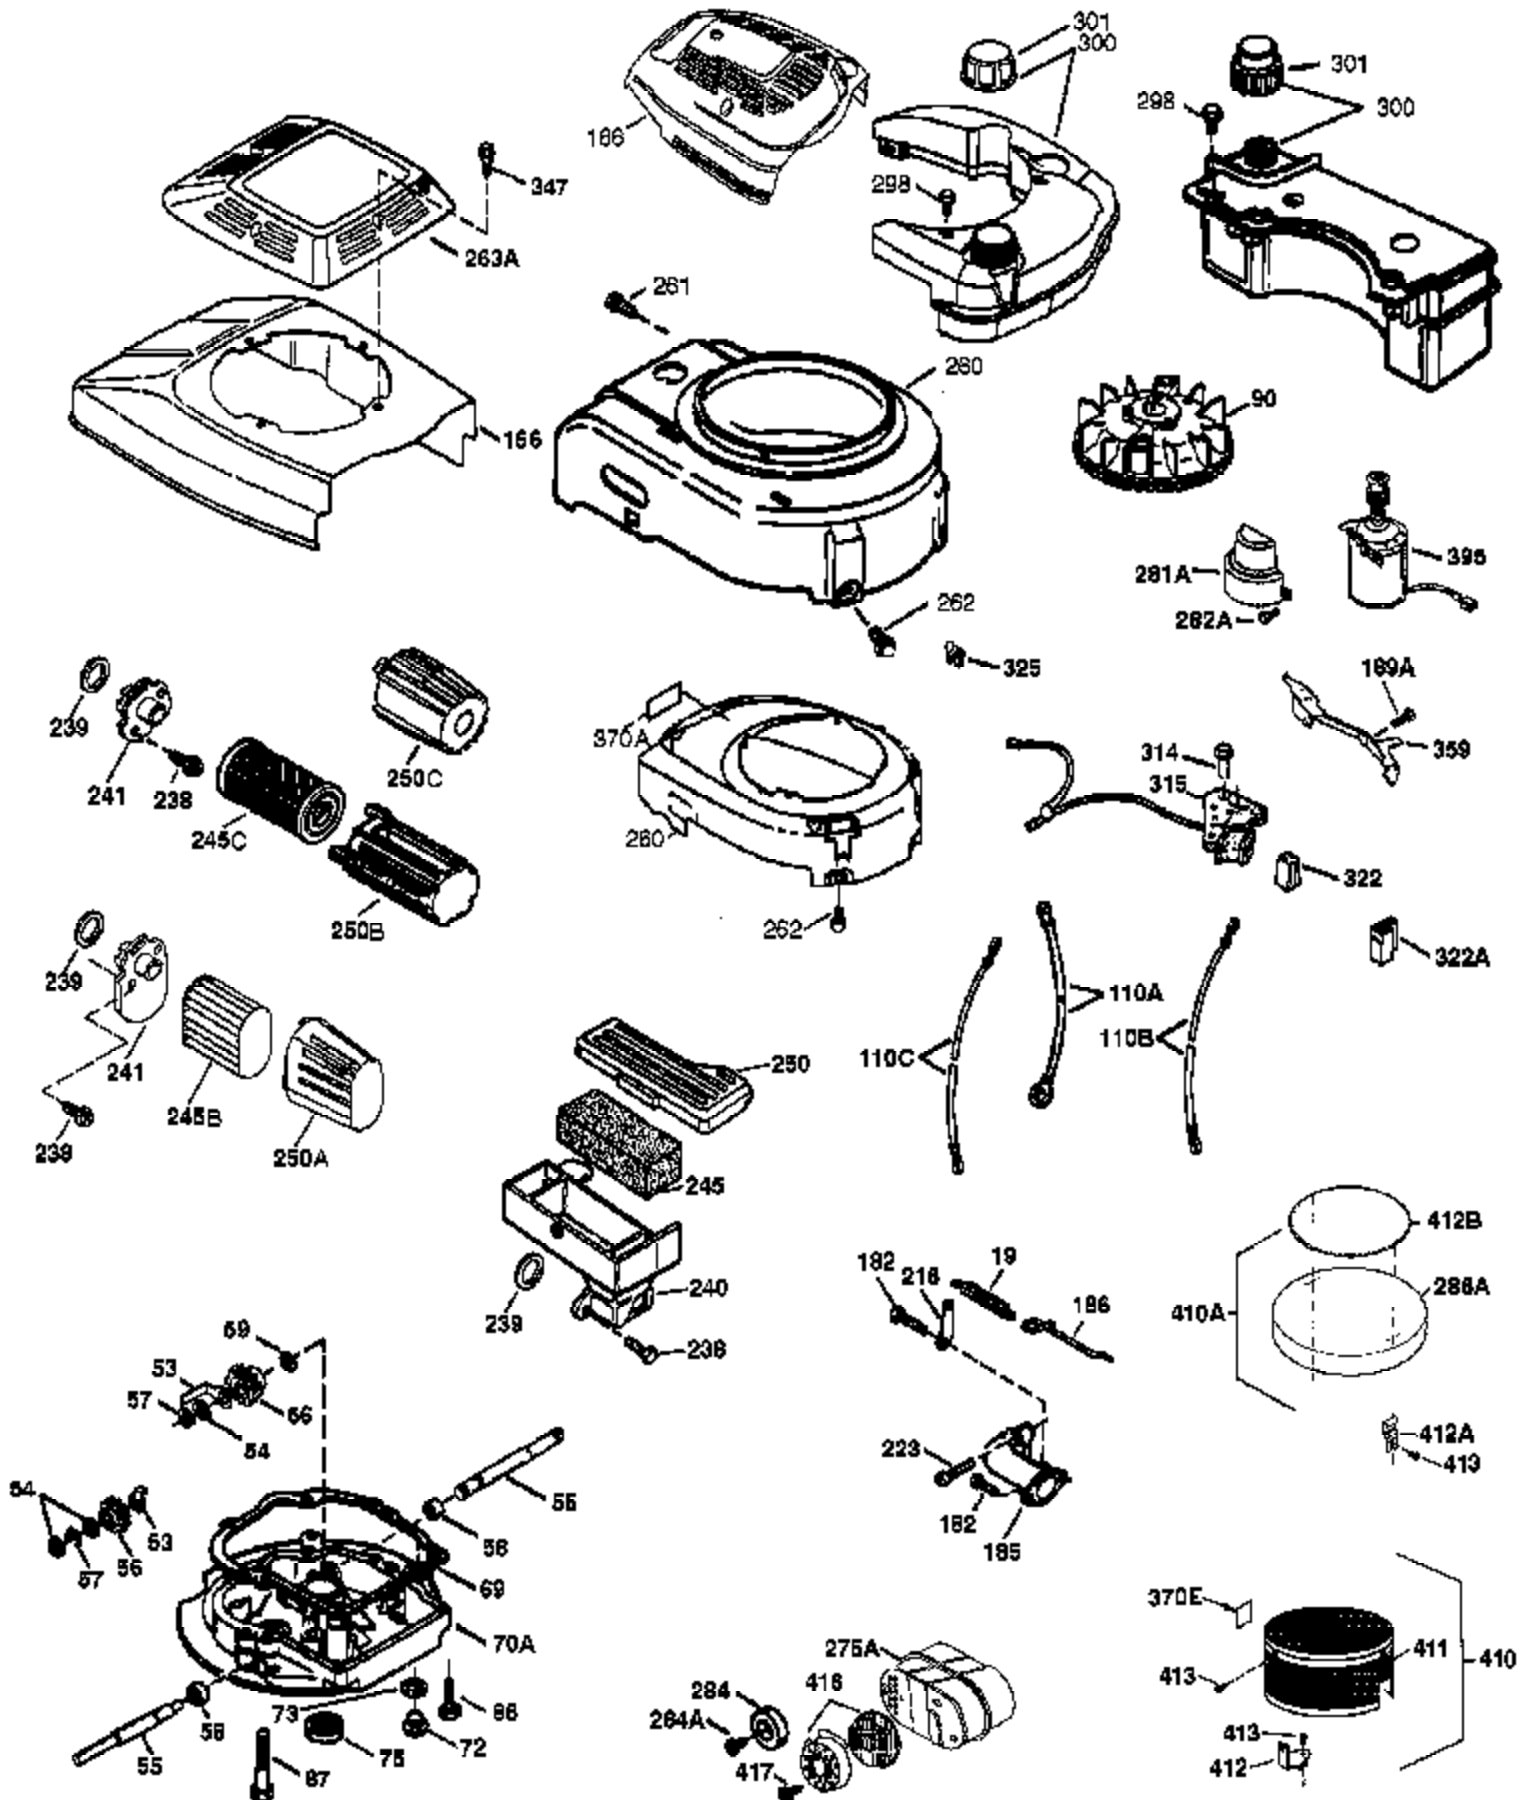

Ref #	Part Number	Qty	Description
19	33578	1	Extension Spring
41	40042	1	Piston & Pin Ass'y. (Std.) (Incl. 43)
41	40043	1	Piston & Pin Ass'y. (.010" OS)(Incl. 43)
69	37797	1	* Mounting Flange Gasket
72	37614	1	Oil Drain Plug
75	28460	1	Oil Seal
86	650488	6	Screw, 1/4-20 x 1-1/4"
90	611213	1	Flywheel
110A	36167A	1	Ground Wire
111B	611224	1	Rocker On/Off Switch
182	6201	2	Screw, 1/4-28 x 7/8"
185	37466	1	Intake Pipe
186	34337	1	Governor Link
189A	650356	1	Screw, T-30, 1/4-20 x 3/8"
223	650451	2	Screw, 1/4-20 x 1"
238	650932	2	Screw, 10-32 x 49/64"
239	34338	1	* Air Cleaner Gasket
241	35797	1	Air Cleaner Collar
245	35066	1	Air Cleaner Filter
250	35986	1	Air Cleaner Cover
260	37334	1	Blower Housing
261	30200	2	Screw, 10-24 x 9/16"
262	650831	2	Screw, 1/4-20 x 1/2"
284	34422	1	Exhaust Deflector
284A	650760	1	Screw, 8-32 x 3/8"
298	28763	2	Screw, 10-32 x 39/64"
300	36279	1	Fuel Tank (Incl. 292 & 301)
301	37656	1	Fuel Cap Ass'y
314	650767	1	Screw, 8-32 x 27/64"
359	36773	1	Starter Guard
416	36085	1	Spark Arrestor Kit (Incl. 417)(Optional)
417	650760	1	Screw, 8-32 x 3/8" (Optional)