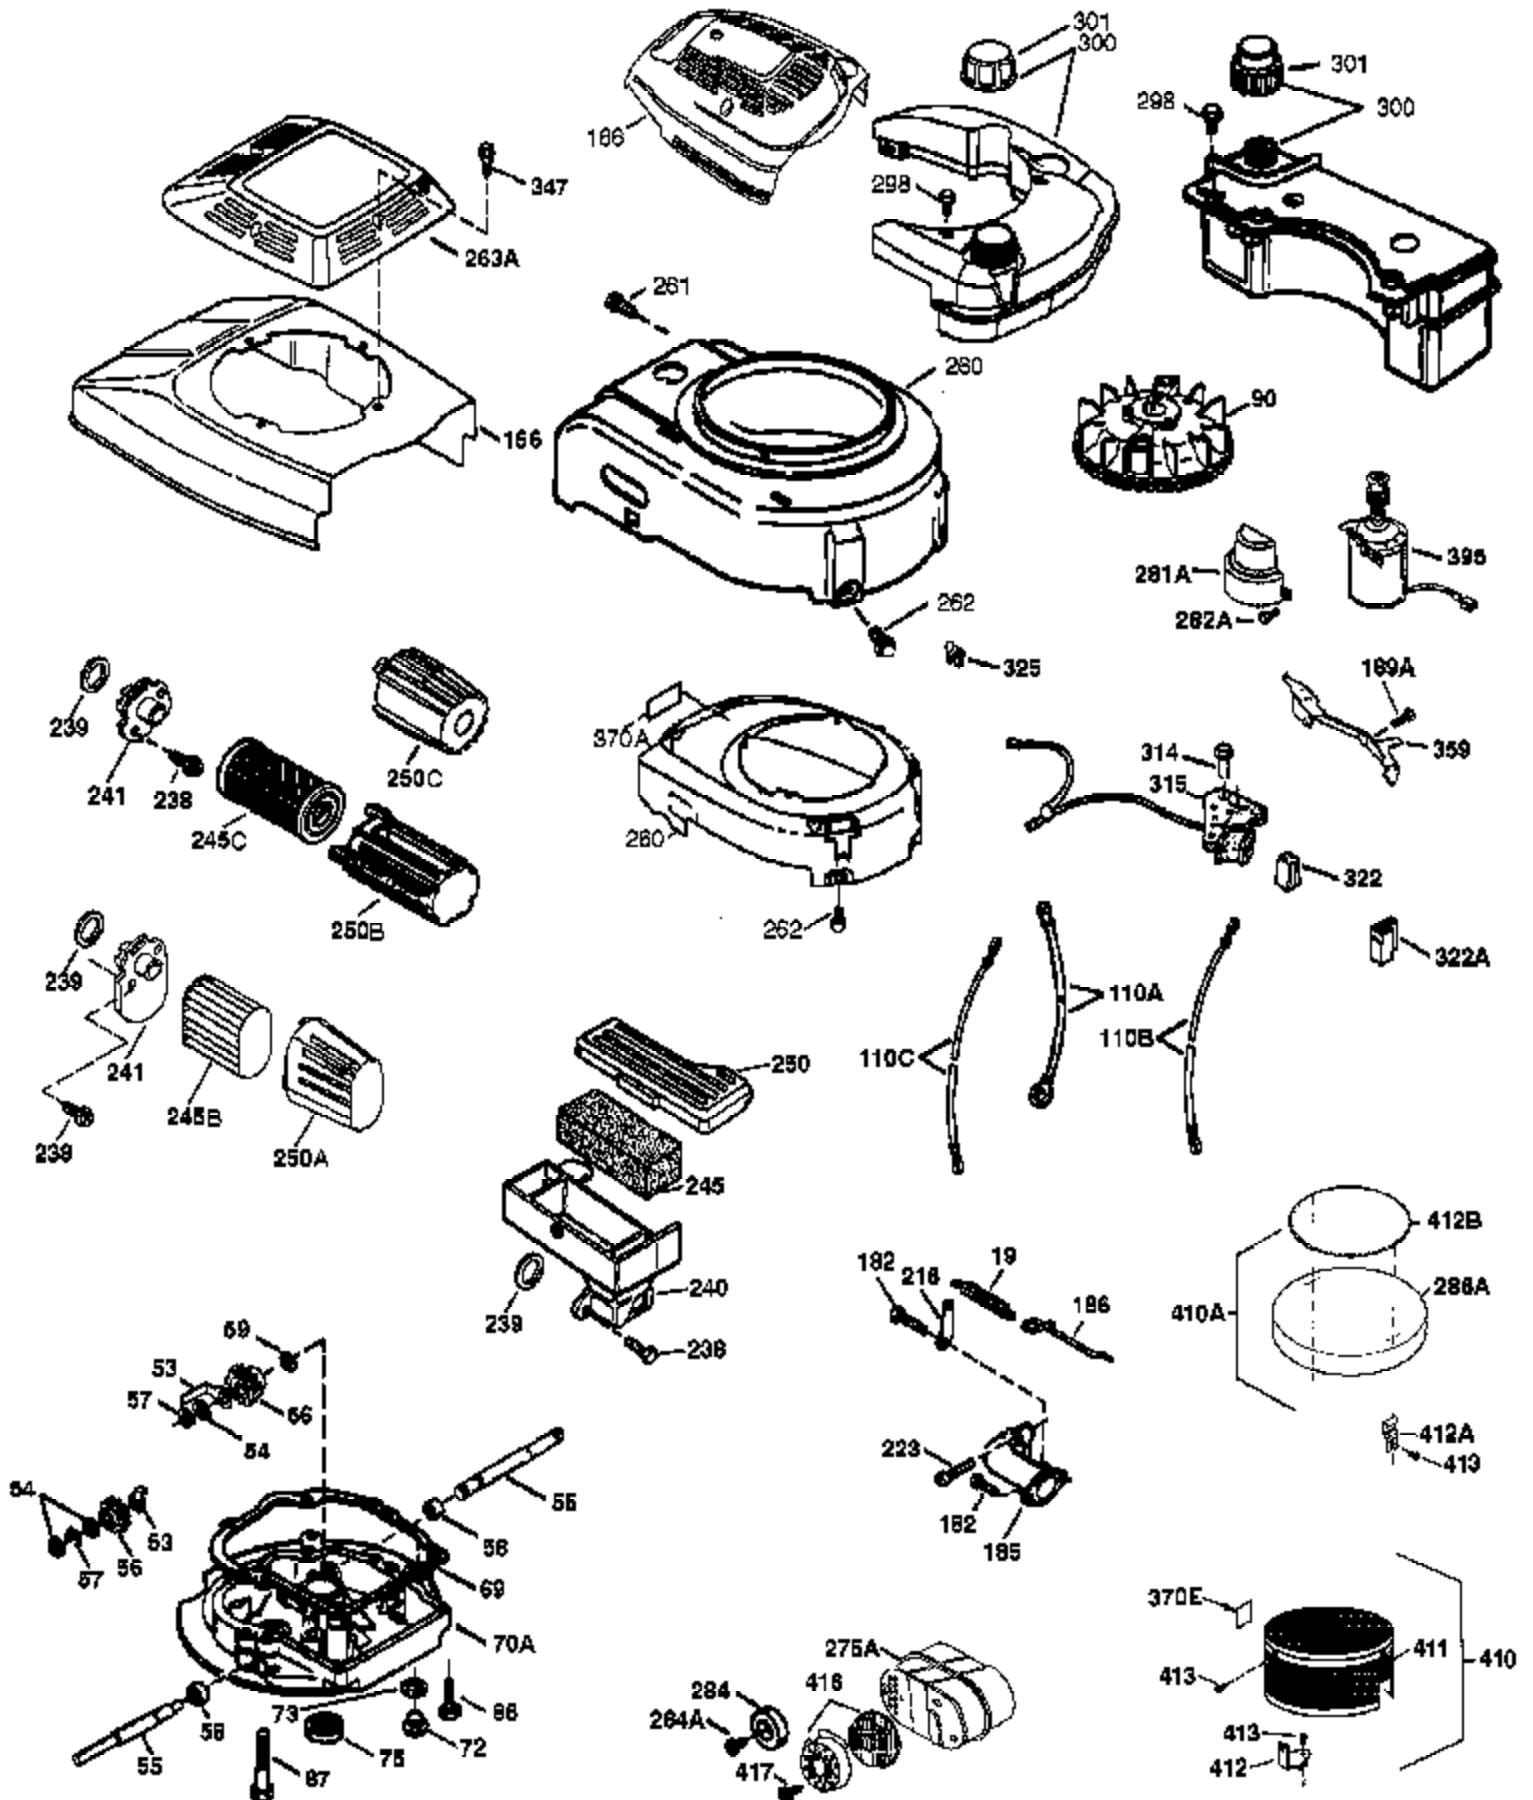

Ref #	Part Number	Qty	Description
	19 36281	1	Extension Spring
	41 40042	1	Piston & Pin Ass'y. (Std.) (Incl. 43)
	41 40043	1	Piston & Pin Ass'y. (.010" OS)(Incl. 43)
	69 37797	1	* Mounting Flange Gasket
	72 37614	1	Oil Drain Plug
	75 27897	1	Oil Seal
	86 650488	6	Screw, 1/4-20 x 1-1/4"
	90 611213	1	Flywheel
110A	37331	1	Ground Wire
182	6201	2	Screw, 1/4-28 x 7/8"
185	37466	1	Intake Pipe
186	34337	1	Governor Link
223	650451	2	Screw, 1/4-20 x 1"
238	650932	2	Screw, 10-32 x 49/64"
239	34338	1	* Air Cleaner Gasket
241	36919	1	Air Cleaner Collar
245	36905	1	Air Cleaner Filter
250	37122	1	Air Cleaner Cover
260	36798	1	Blower Housing
261	30200	1	Screw, 10-24 x 9/16"
262	650831	2	Screw, 1/4-20 x 1/2"
275A	36837A	1	Spark Arrestor Muffler
300	35586A	1	Fuel Tank (Incl. 292 & 301)
301	36246	1	Fuel Cap
370A	36261	1	Lubrication Decal
416	36838A	1	Spark Arrestor Kit (Incl. 417)(Optional)
417	650760	1	Screw, 8-32 x 3/8" (Optional)
900	0		Replacement Engine None.
900	0		Replacement Short Block None.