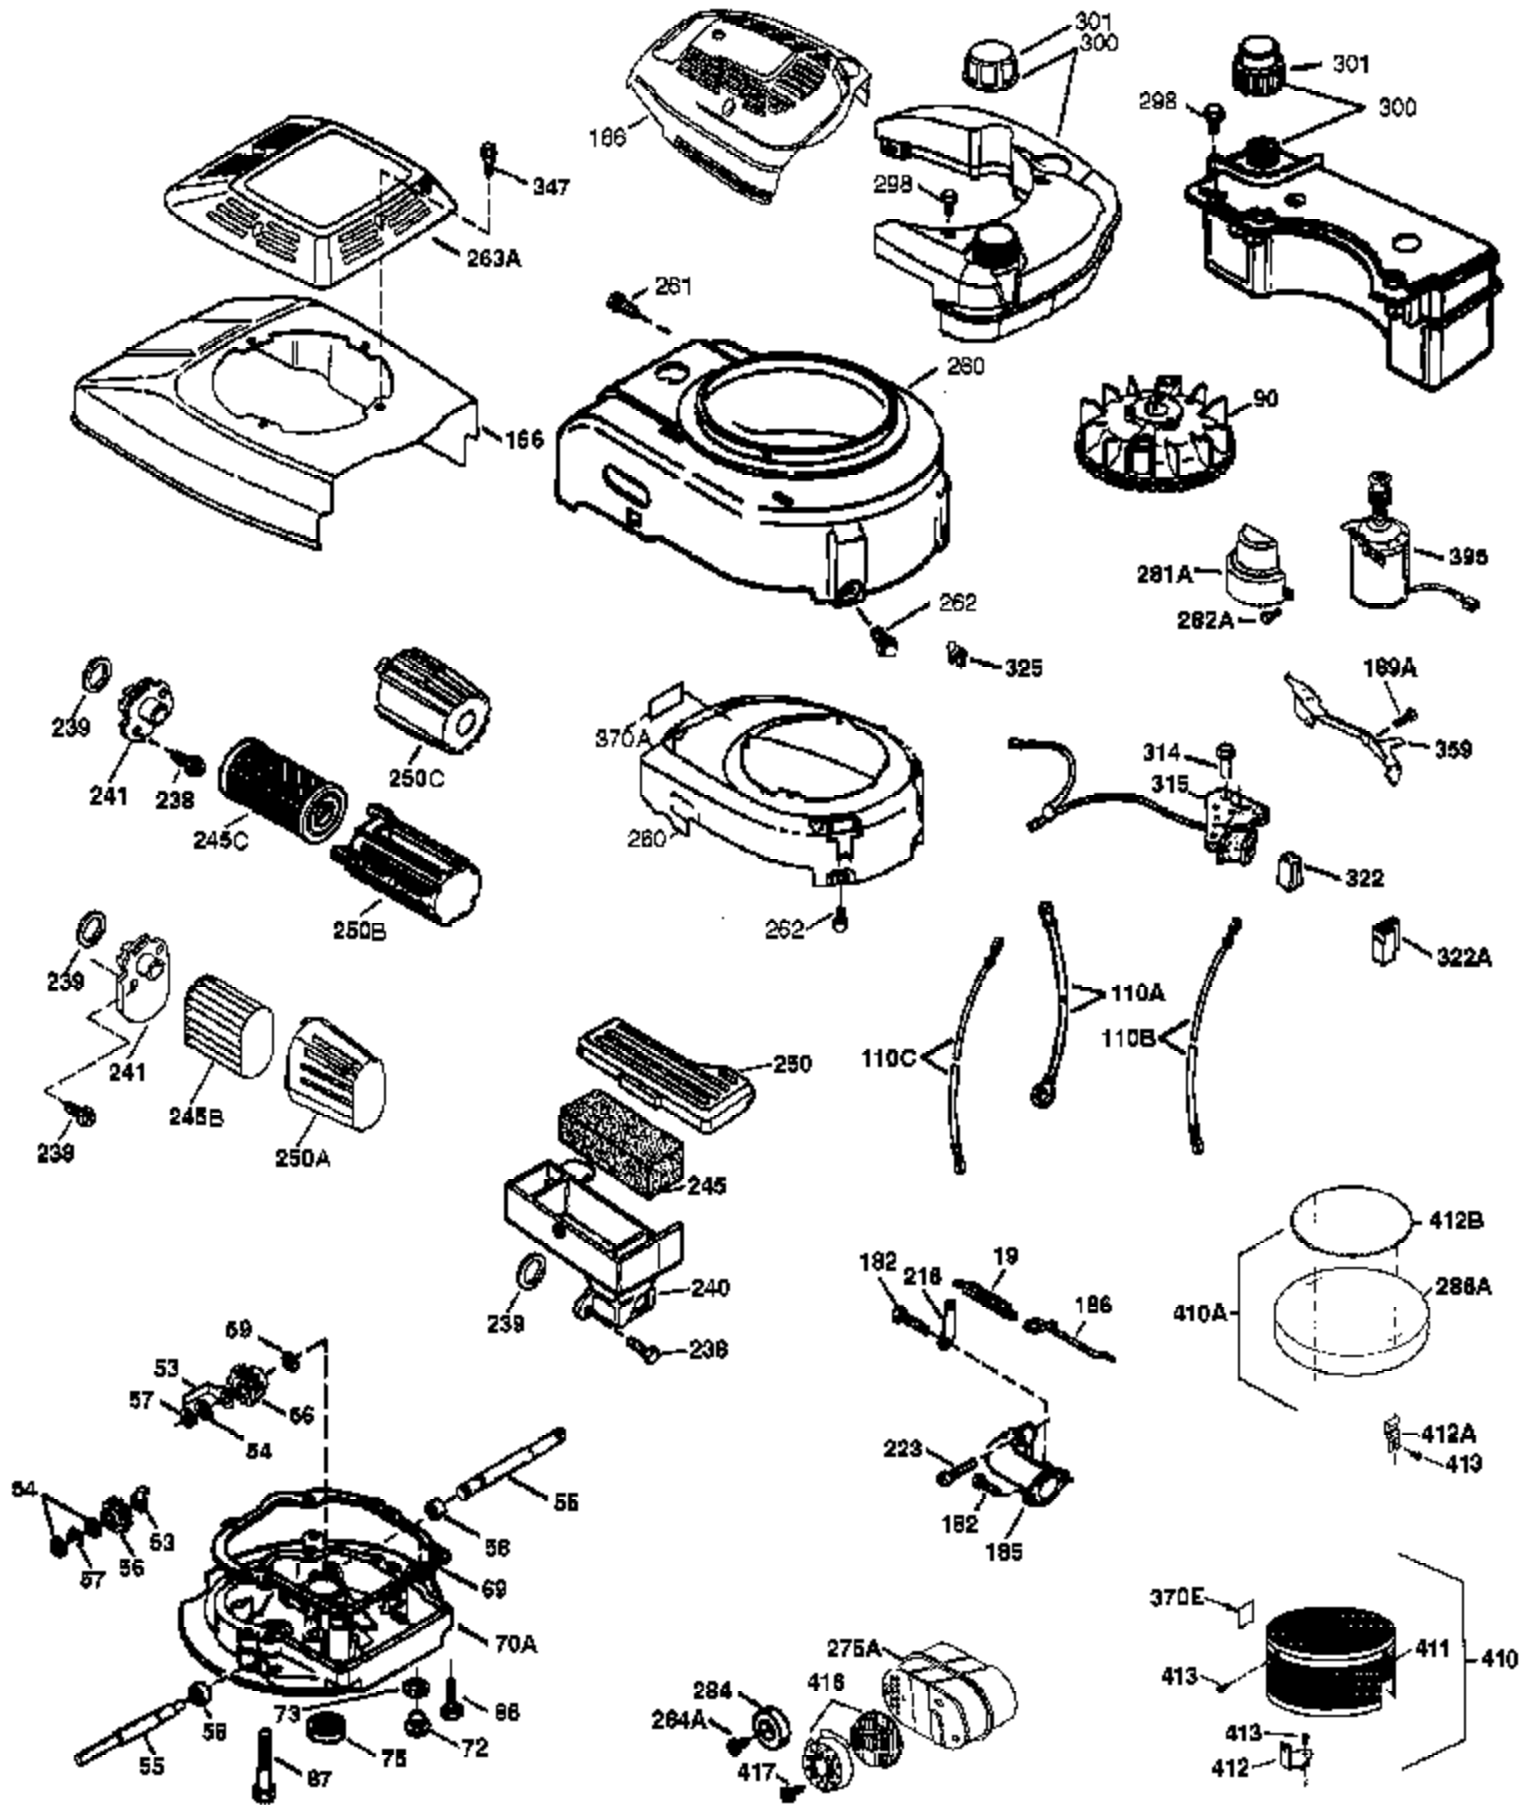

Ref #	Part Number	Qty	Description
19	36281	1	Extension Spring
41	40042	1	Piston & Pin Ass'y. (Std.) (Incl. 43)
41	40043	1	Piston & Pin Ass'y. (.010" OS)(Incl. 43)
69	37797	1	* Mounting Flange Gasket
72	37614	1	Oil Drain Plug
75	27897	1	Oil Seal
86	650488	6	Screw, 1/4-20 x 1-1/4"
90	611213	1	Flywheel
182	6201	2	Screw, 1/4-28 x 7/8"
185	37466	1	Intake Pipe
186	34337	1	Governor Link
223	650451	1	Screw, 1/4-20 x 1"
238	650932	2	Screw, 10-32 x 49/64"
239	34338	1	* Air Cleaner Gasket
241	36919	1	Air Cleaner Collar
245	36905	1	Air Cleaner Filter
250	37122	1	Air Cleaner Cover
260	36798	1	Blower Housing
261	30200	1	Screw, 10-24 x 9/16"
262	650831	2	Screw, 1/4-20 x 1/2"
275A	36837A	1	Spark Arrestor Muffler
300	35586A	1	Fuel Tank (Incl. 292 & 301)
301	36246	1	Fuel Cap
370A	36261	1	Lubrication Decal
416	36838A	1	Spark Arrestor Kit (Incl. 417)(Optional)
417	650760	1	Screw, 8-32 x 3/8" (Optional)
900	0		Replacement Engine None.
900	750864A	1	Rep. Short Block, order from 71-999.