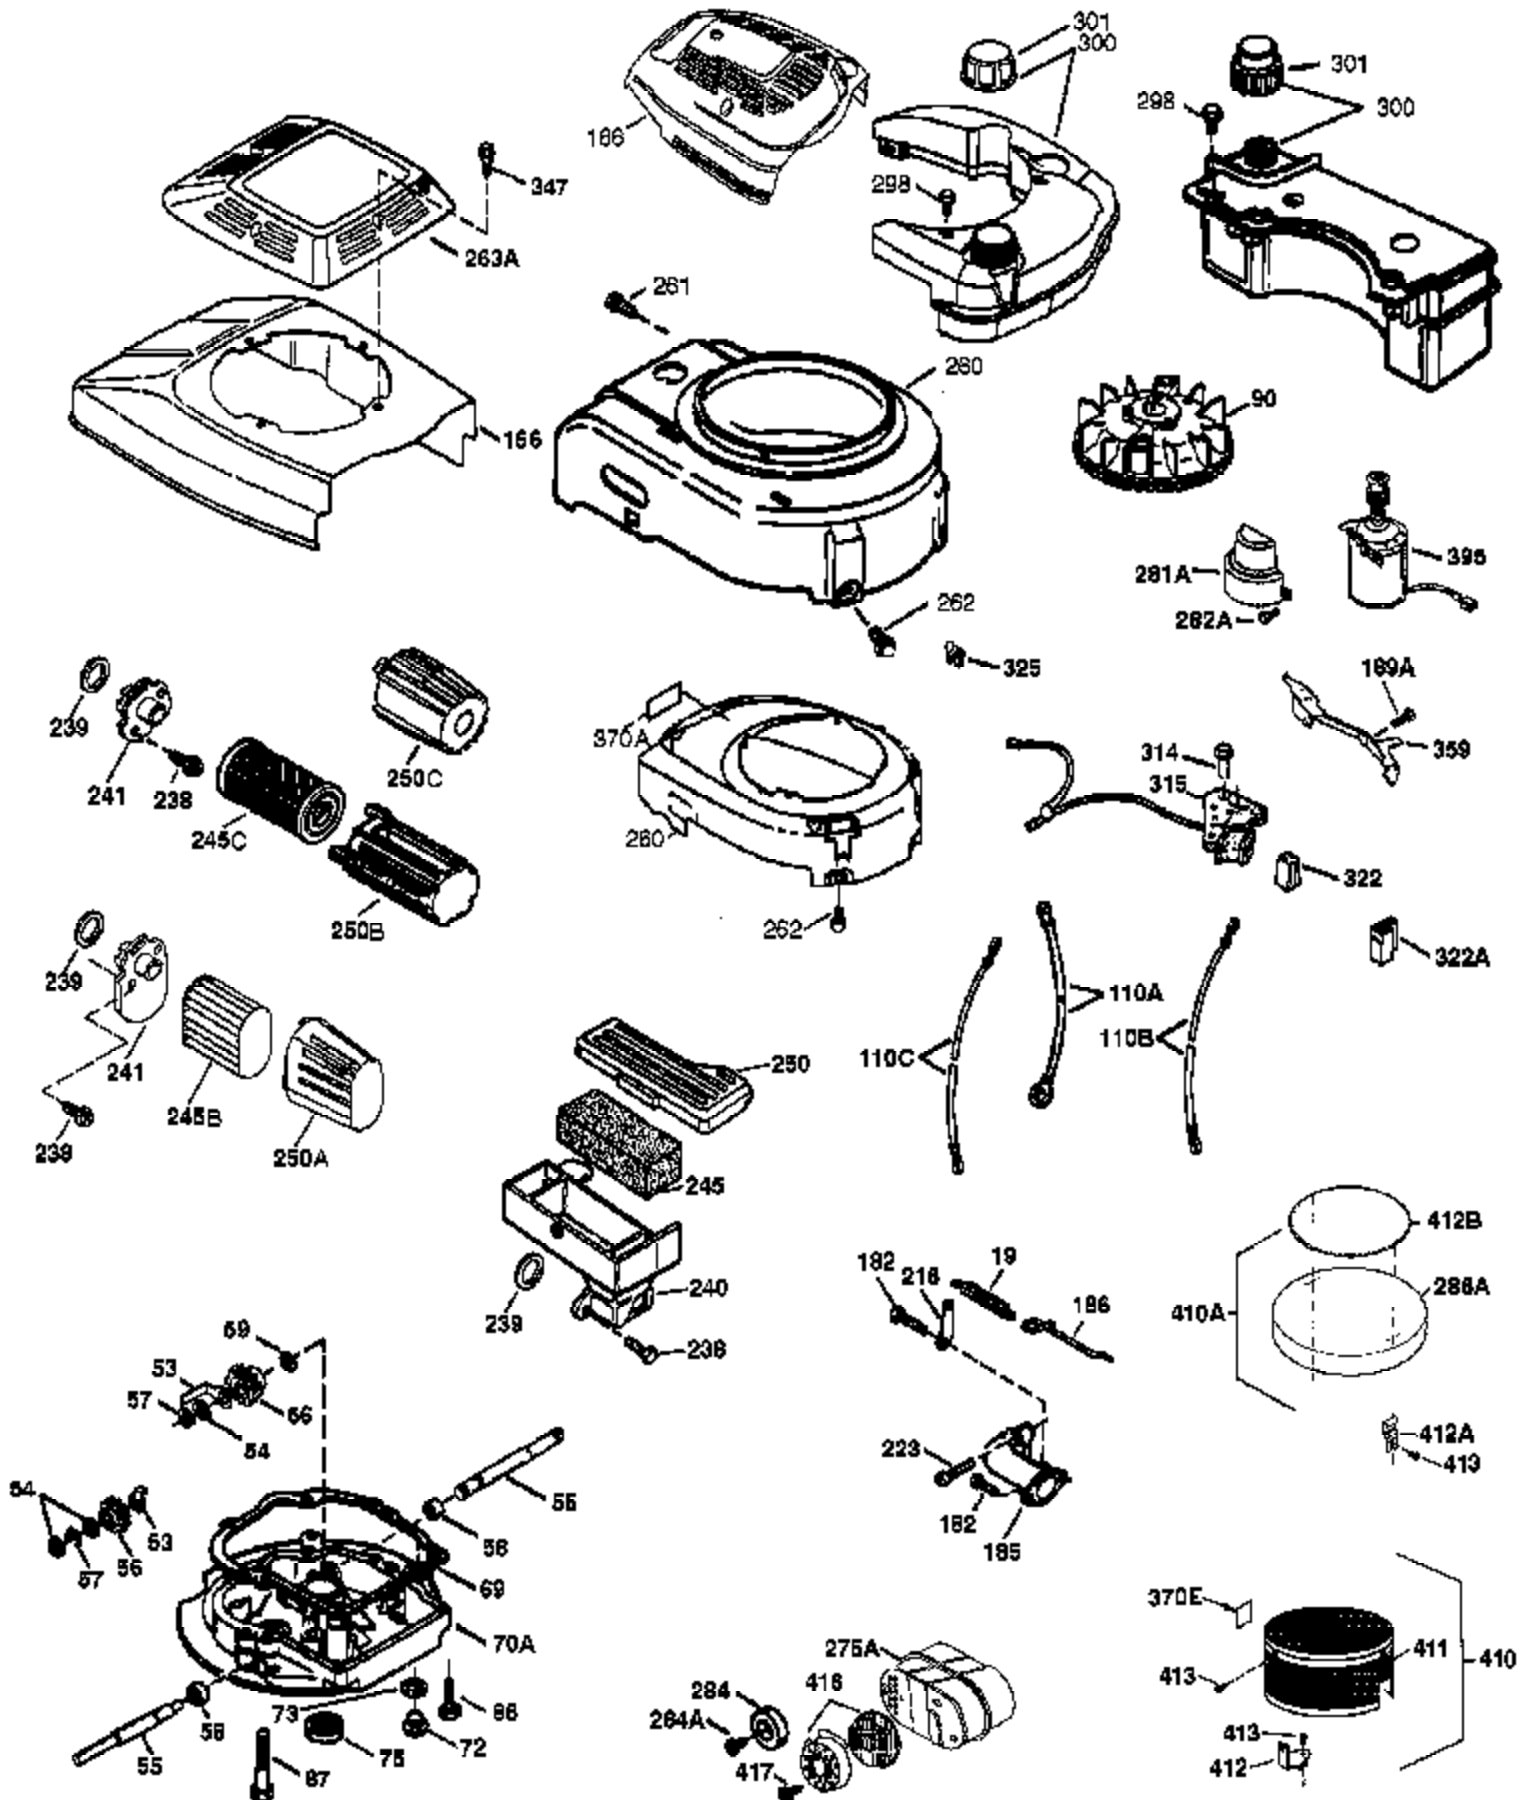

Ref #	Part Number	Qty	Description
19	36281	1	Extension Spring
41	40042	1	Piston & Pin Ass'y. (Std.) (Incl. 43)
41	40043	1	Piston & Pin Ass'y. (.010" OS) (Incl. 43)
69	37797	1	* Mounting Flange Gasket
72	37614	1	Oil Drain Plug
75	28460	1	Oil Seal
86	650488	6	Screw, 1/4-20 x 1-1/4"
90	611213	1	Flywheel
182	6201	2	Screw, 1/4-28 x 7/8"
185	37466	1	Intake Pipe
186	34337	1	Governor Link
189A	650356	1	Screw, T-30, 1/4-20 x 3/8"
223	650451	2	Screw, 1/4-20 x 1"
238	650932	2	Screw, 10-32 x 49/64"
239	34338	1	* Air Cleaner Gasket
241	36919	1	Air Cleaner Collar
245	36905	1	Air Cleaner Filter
250	37122	1	Air Cleaner Cover
251A	650928	1	Wing Nut
251	650886	1	wing Nut
260	36798	1	Blower Housing
261	30200	2	Screw, 10-24 x 9/16"
262	650831	2	Screw, 1/4-20 x 1/2"
275A	36837A	1	Spark Arrestor Muffler (Optional) (Incl. 284,284A,416, & 417)
284A	650821	1	Screw, 10-32 x 1/2" (Optional)
284	36663	1	Muffler Deflector (Incl. 284A)(Optional)
298	28763	2	Screw, 10-32 x 35/64"
300	35586A	1	Fuel Tank (Incl. 292 & 301)
301	37656	1	Fuel Cap
359	36773	1	Starter Guard
410	730627		Debris Screen Kit (Incl.251A,370E,411 ,412 & 413)
411	37322	1	Debris Screen (Black)
412	37323	1	Recoil Bracket
413	650910	3	Screw, 8-32 x 1/4"
416	36085	1	Spark Arrestor Kit (Incl. 417)(Optional)
417	650821	1	Screw, 10-32 x 1/2" (Optional)