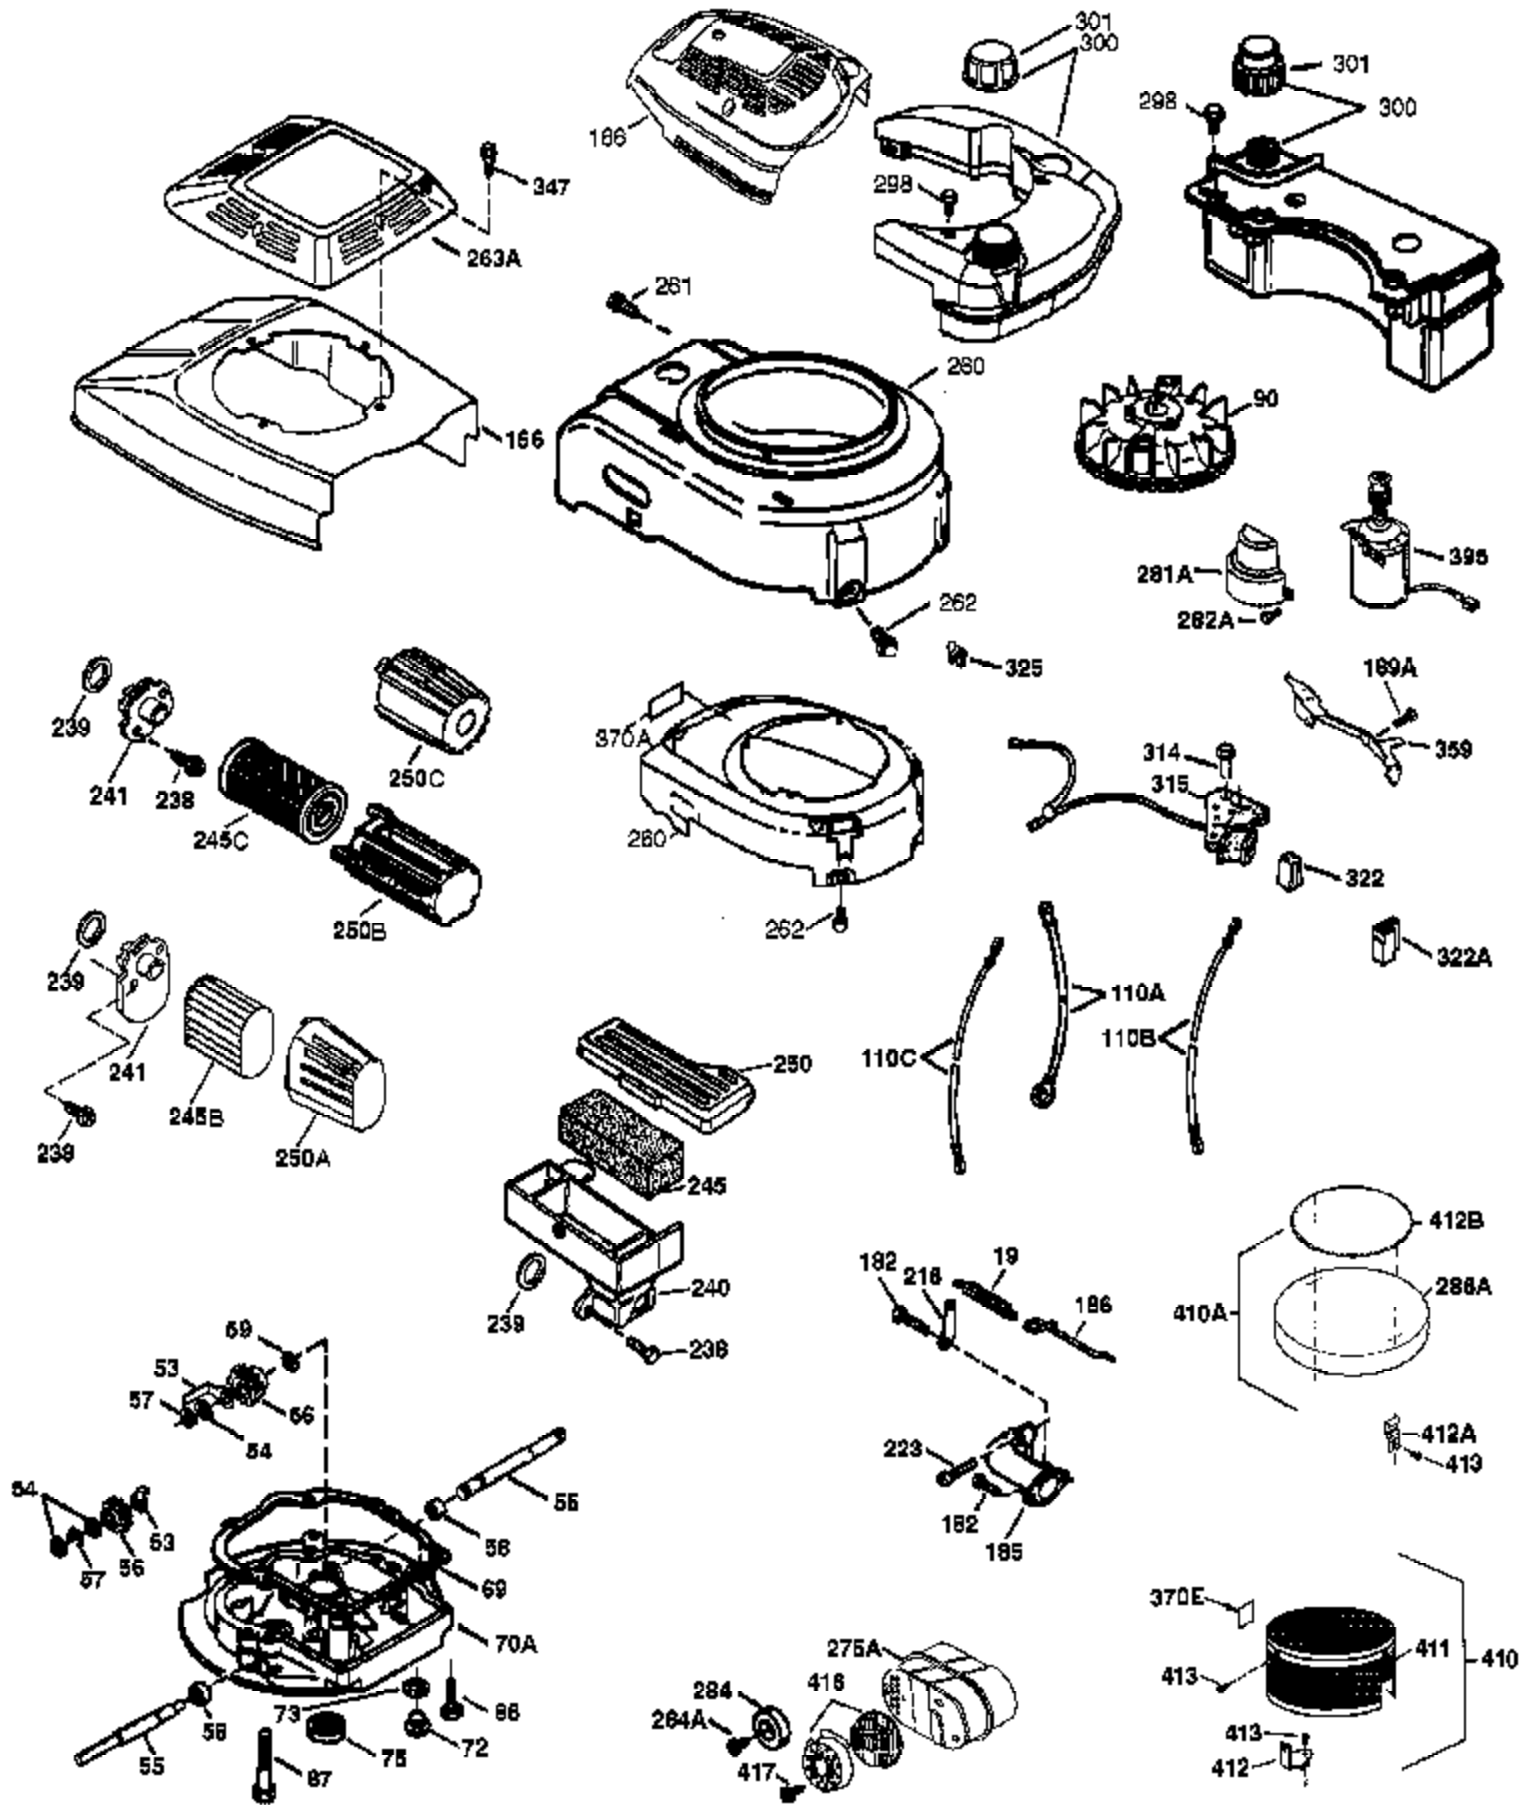

Ref #	Part Number	Qty	Description
19	36281	1	Extension Spring
41	40042	1	Piston & Pin Ass'y. (Std.) (Incl. 43)
41	40043	1	Piston & Pin Ass'y. (.010" OS) (Incl. 43)
69	37797	1	* Mounting Flange Gasket
72	37614	1	Oil Drain Plug
75	27897	1	Oil Seal
86	650488	6	Screw, 1/4-20 x 1-1/4"
90	611213	1	Flywheel
182	6201	2	Screw, 1/4-28 x 7/8"
185	37466	1	Intake Pipe
186	34337	1	Governor Link
189A	650356	1	Screw, T-30, 1/4-20 x 3/8"
223	650451	2	Screw, 1/4-20 x 1"
238	650932	2	Screw, 10-32 x 49/64"
239	34338	1	* Air Cleaner Gasket
241	36919	1	Air Cleaner Collar
245	36905	1	Air Cleaner Filter
250	37122	1	Air Cleaner Cover
251A	650928	1	Wing Nut
251	650886	1	wing Nut
260	36798	1	Blower Housing
261	30200	2	Screw, 10-24 x 9/16"
262	650831	2	Screw, 1/4-20 x 1/2"
275A	36837A	1	Spark Arrestor Muffler (Optional) (Inc. 284,284A,416, & 417)
284A	650821	1	Screw, 10-32 x 1/2" (Optional)
284	36663	1	Muffler Deflector (Inc. 284A)(Option al)
298	28763	2	Screw, 10-32 x 35/64"
300	35586A	1	Fuel Tank (Incl. 292 & 301)
301	37656	1	Fuel Cap
359	36773	1	Starter Guard
410	730627		Debris Screen Kit (Incl.251A,370E,411 ,412 & 413)
411	37322	1	Debris Screen (Black)
412	37323	1	Recoil Bracket
413	650910	3	Screw, 8-32 x 1/4"
416	36085	1	Spark Arrestor Kit (Incl. 417)(Option al)
417	650821	1	Screw, 10-32 x 1/2" (Optional)