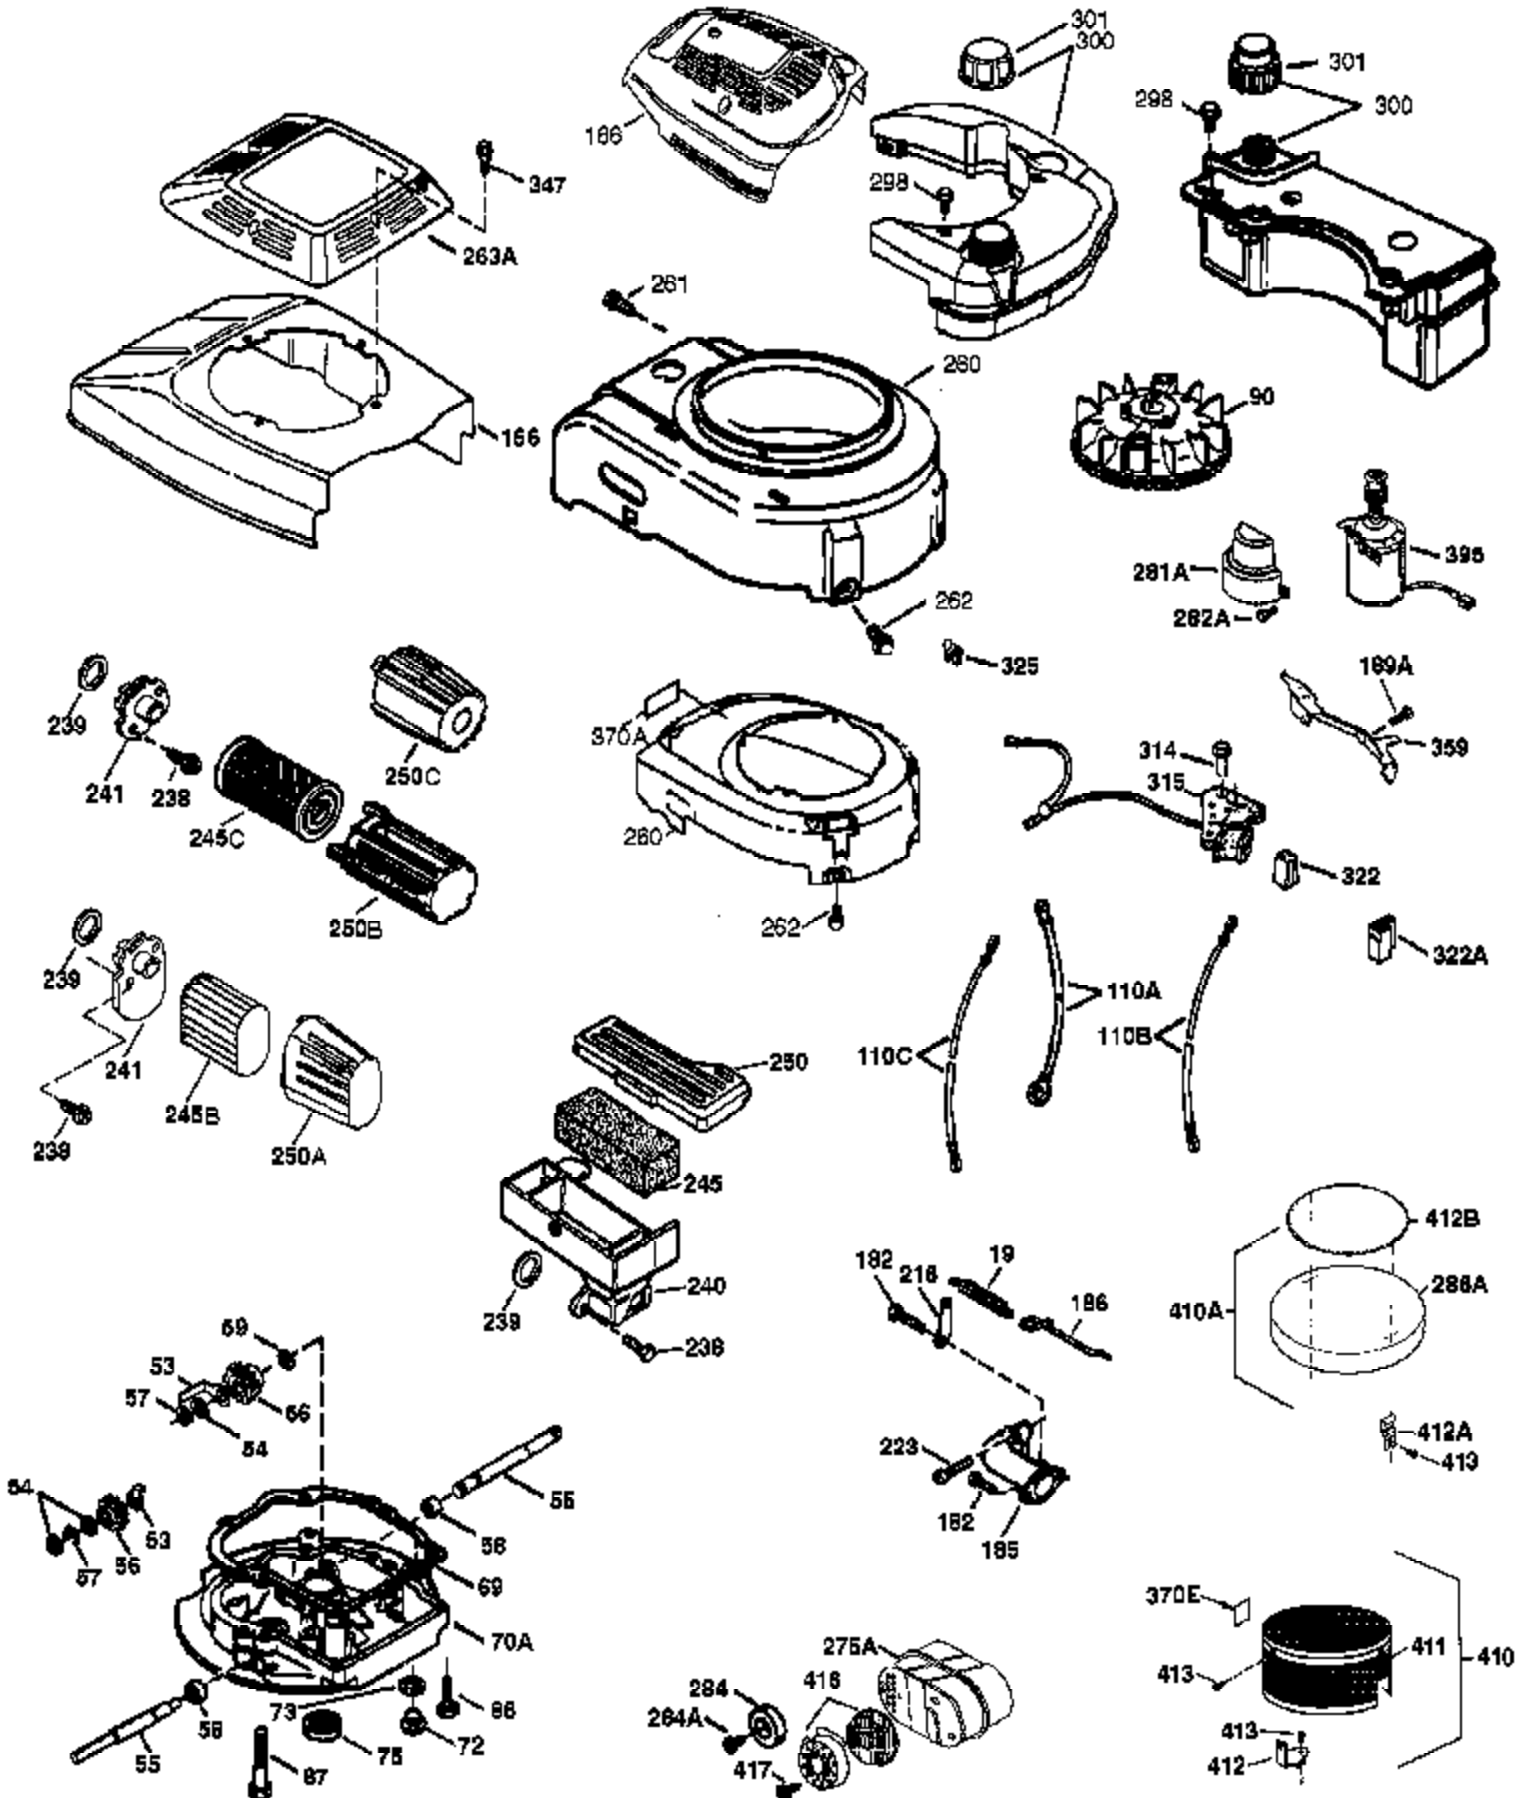

Ref #	Part Number	Qty	Description
185	37466	1	Intake Pipe
186	32653	1	Governor Link
189	650839	2	Screw, 1/4-20 x 3/8"
191	36559A	1	S.E. Brake Bracket (Incl. 195)
195	610973	1	Terminal
196	35035	1	Power Restart Switch
207	34336A	1	Throttle Link
223	650451	2	Screw, 1/4-20 x 1"
224	36786	1	* Intake Pipe Gasket
238	650932	2	Screw, 10-32 x 49/64"
239	34338	1	* Air Cleaner Gasket
245	36905	1	Air Cleaner Filter
250	37122	1	Air Cleaner Cover
260	37693A	1	Blower Housing
261	30200	2	Screw, 10-24 x 9/16"
262	650831	2	Screw, 1/4-20 x 1/2"
275	37498	1	Muffler
277	650988	2	Screw, 1/4-20 x 2-9/32"
285	35000A	1	Starter Cup
287	650926	2	Screw, 8-32 x 21/64"
290	29774	1	Fuel Line (4.88")
292	26460	2	Fuel Line Clamp
298	28763	2	Screw, 10-32 x 35/64"
300	35586A	1	Fuel Tank (Incl. 292 & 301)
301	36246	1	Fuel Cap Ass'y
305	35647	1	Oil Fill Tube
306	37610	1	* "O"-Ring
307	35499	1	"O"-Ring
309	650562	1	Screw, 10-32 x 1/2"
309A	650783	1	Screw, 10-24 x 3/4"
310	35648	1	Dipstick
311A	37611	1	Hold Down Bracket
313	34080	1	Spacer
325B	29443	1	Wire Clip
325A	37152	1	Wire Clip
361	650831	2	Screw, 1/4-20 x 1/2"
370A	36261	2	Lubrication Decal
370C	37695	1	Primer Decal (3X)
370D	35977	1	Warning Decal
380	640303	1	Carburetor (Incl. 184)
390	590739	1	Rewind Starter (NOTE: This engine could have been built with 590702 starter)
400	37613	1	* Gasket Set (Incl. items marked PK in notes)
416	37530	1	Spark Arrestor Kit (Optional)