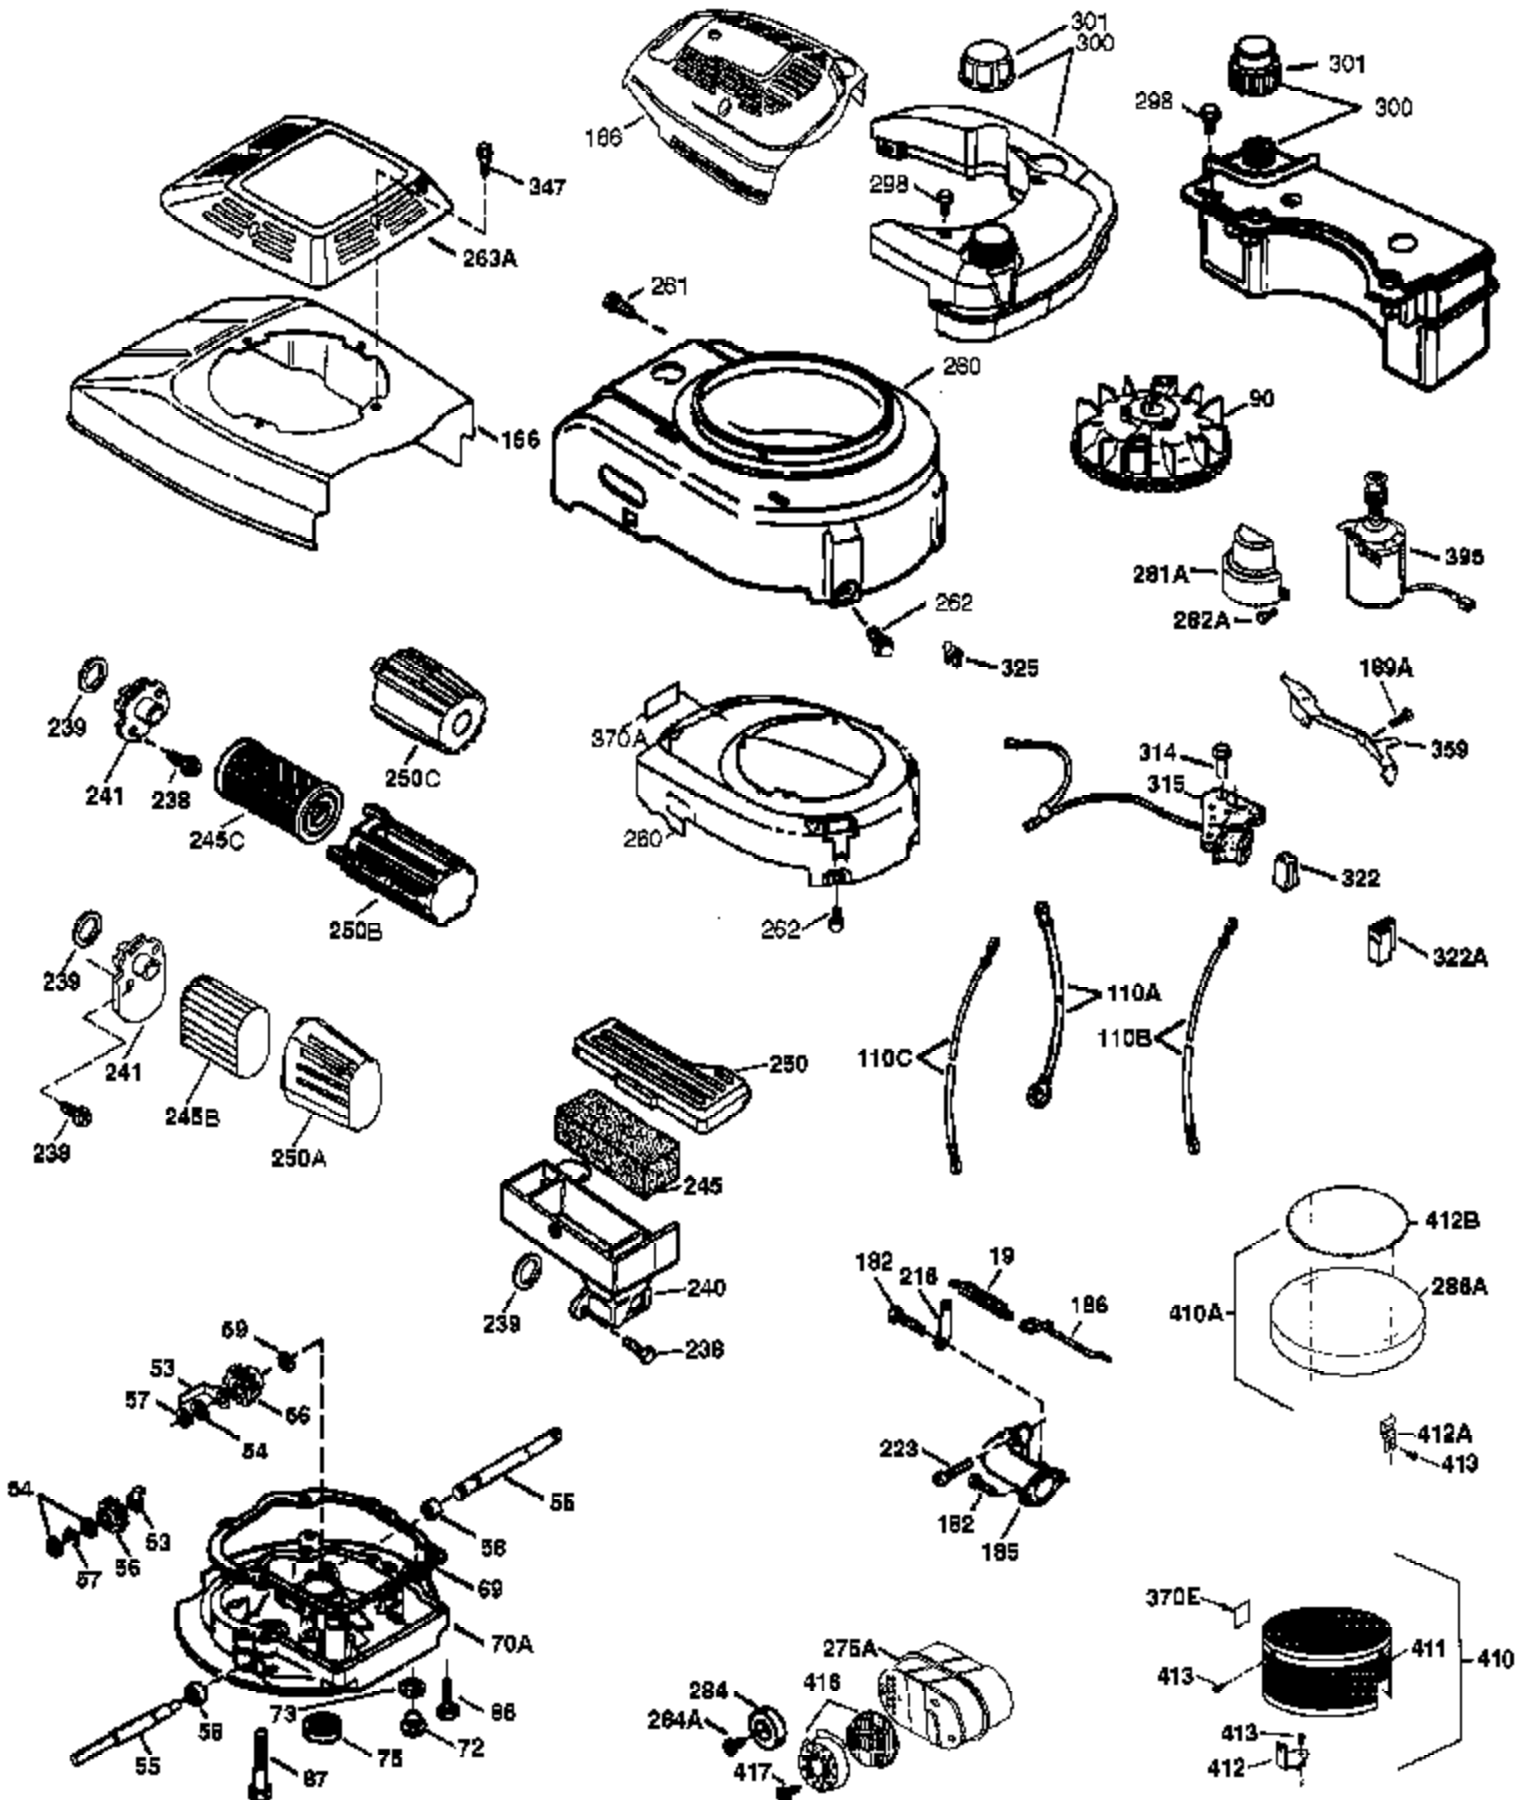

Ref #	Part Number	Qty	Description
19	36281	1	Extension Spring
41	40042	1	Piston & Pin Ass'y. (Std.) (Incl. 43)
69	37609	1	* Mounting Flange Gasket
72	37614	1	Oil Drain Plug
75	27897	1	Oil Seal
86	650488	6	Screw, 1/4-20 x 1-1/4"
90	611112	1	Flywheel
182	6201	2	Screw, 1/4-28 x 7/8"
185	37466	1	Intake Pipe
186	32653	1	Governor Link
216	33086	1	R.P.M. Adjusting Lever
223	650451	2	Screw, 1/4-20 x 1"
238	650932	2	Screw, 10-32 x 49/64"
239	34338	1	* Air Cleaner Gasket
241	36919	1	Air Cleaner Collar
245	36905	1	Air Cleaner Filter
250	37122	1	Air Cleaner Cover
260	36980A	1	Blower Housing
261	30200	2	Screw, 10-24 x 9/16"
262	650831	2	Screw, 1/4-20 x 1/2"
298	28763	3	Screw, 10-32 x 35/64"
300	36916	1	Fuel Tank (Incl. 292 & 301)
301	37656	1	Fuel Cap Ass'y
370A	36261	2	Lubrication Decal
375A	37503	1	Spark Arrestor Muffler Kit (Optional)
900	0		Replacement Engine None
900	750891	1	Replacement Short Block, 750891 order from 71-999