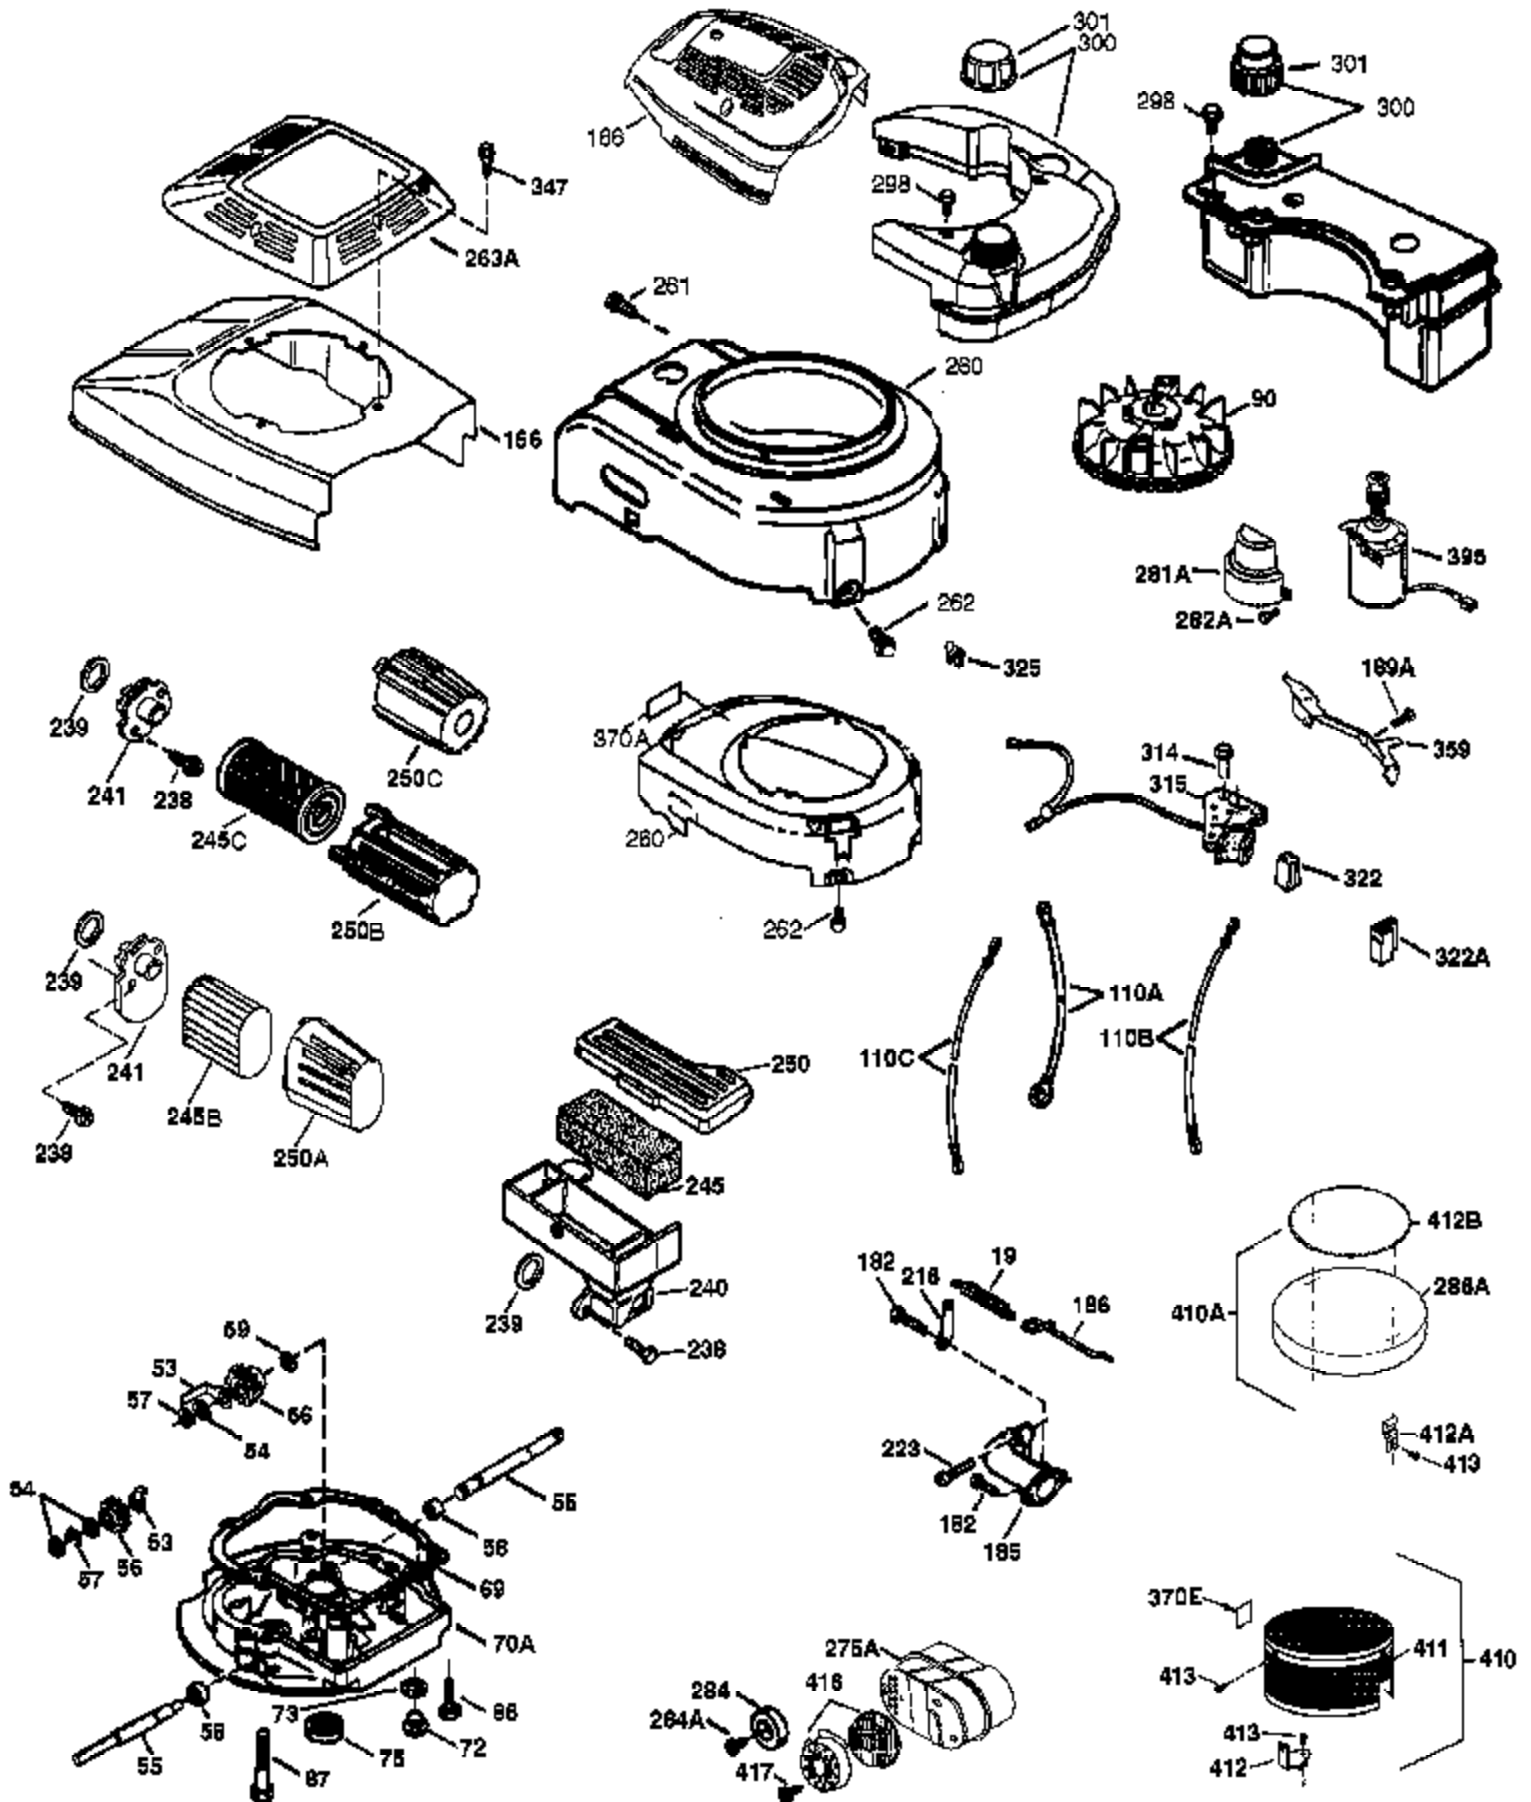

Ref #	Part Number	Qty	Description
19	37453	1	Governor Spring
41	40042	1	Piston & Pin Ass'y. (Std.) (Incl. 43)
41	40043	1	Piston & Pin Ass'y. (.010" OS)(Incl. 43)
69	37609	1	* Mounting Flange Gasket
72	37614	1	Oil Drain Plug
75	27897	1	Oil Seal
86	650488	6	Screw, 1/4-20 x 1-1/4"
90	611112	1	Flywheel
182	6201	2	Screw, 1/4-28 x 7/8"
185	37466	1	Intake Pipe
186	36255	1	Governor Link
223	650451	2	Screw, 1/4-20 x 1"
238	650932	2	Screw, 10-32 x 49/64"
239	34338	1	* Air Cleaner Gasket
241	36919	1	Air Cleaner Collar
245	36905	1	Air Cleaner Filter
250	37122	1	Air Cleaner Cover
260	37786	1	Blower Housing
261	30200	2	Screw, 10-24 x 9/16"
262	650831	2	Screw, 1/4-20 x 1/2"
263A	36758	1	Starter Grille
298	28763	3	Screw, 10-32 x 39/64"
300	35586A	1	Fuel Tank (Incl. 292 & 301)
301	36246	1	Fuel Cap Ass'y
416	37530	1	Spark Arrestor Kit (Incl. 417)(Optional)
417	650760	1	Screw, 8-32 x 3/8" (Optional)