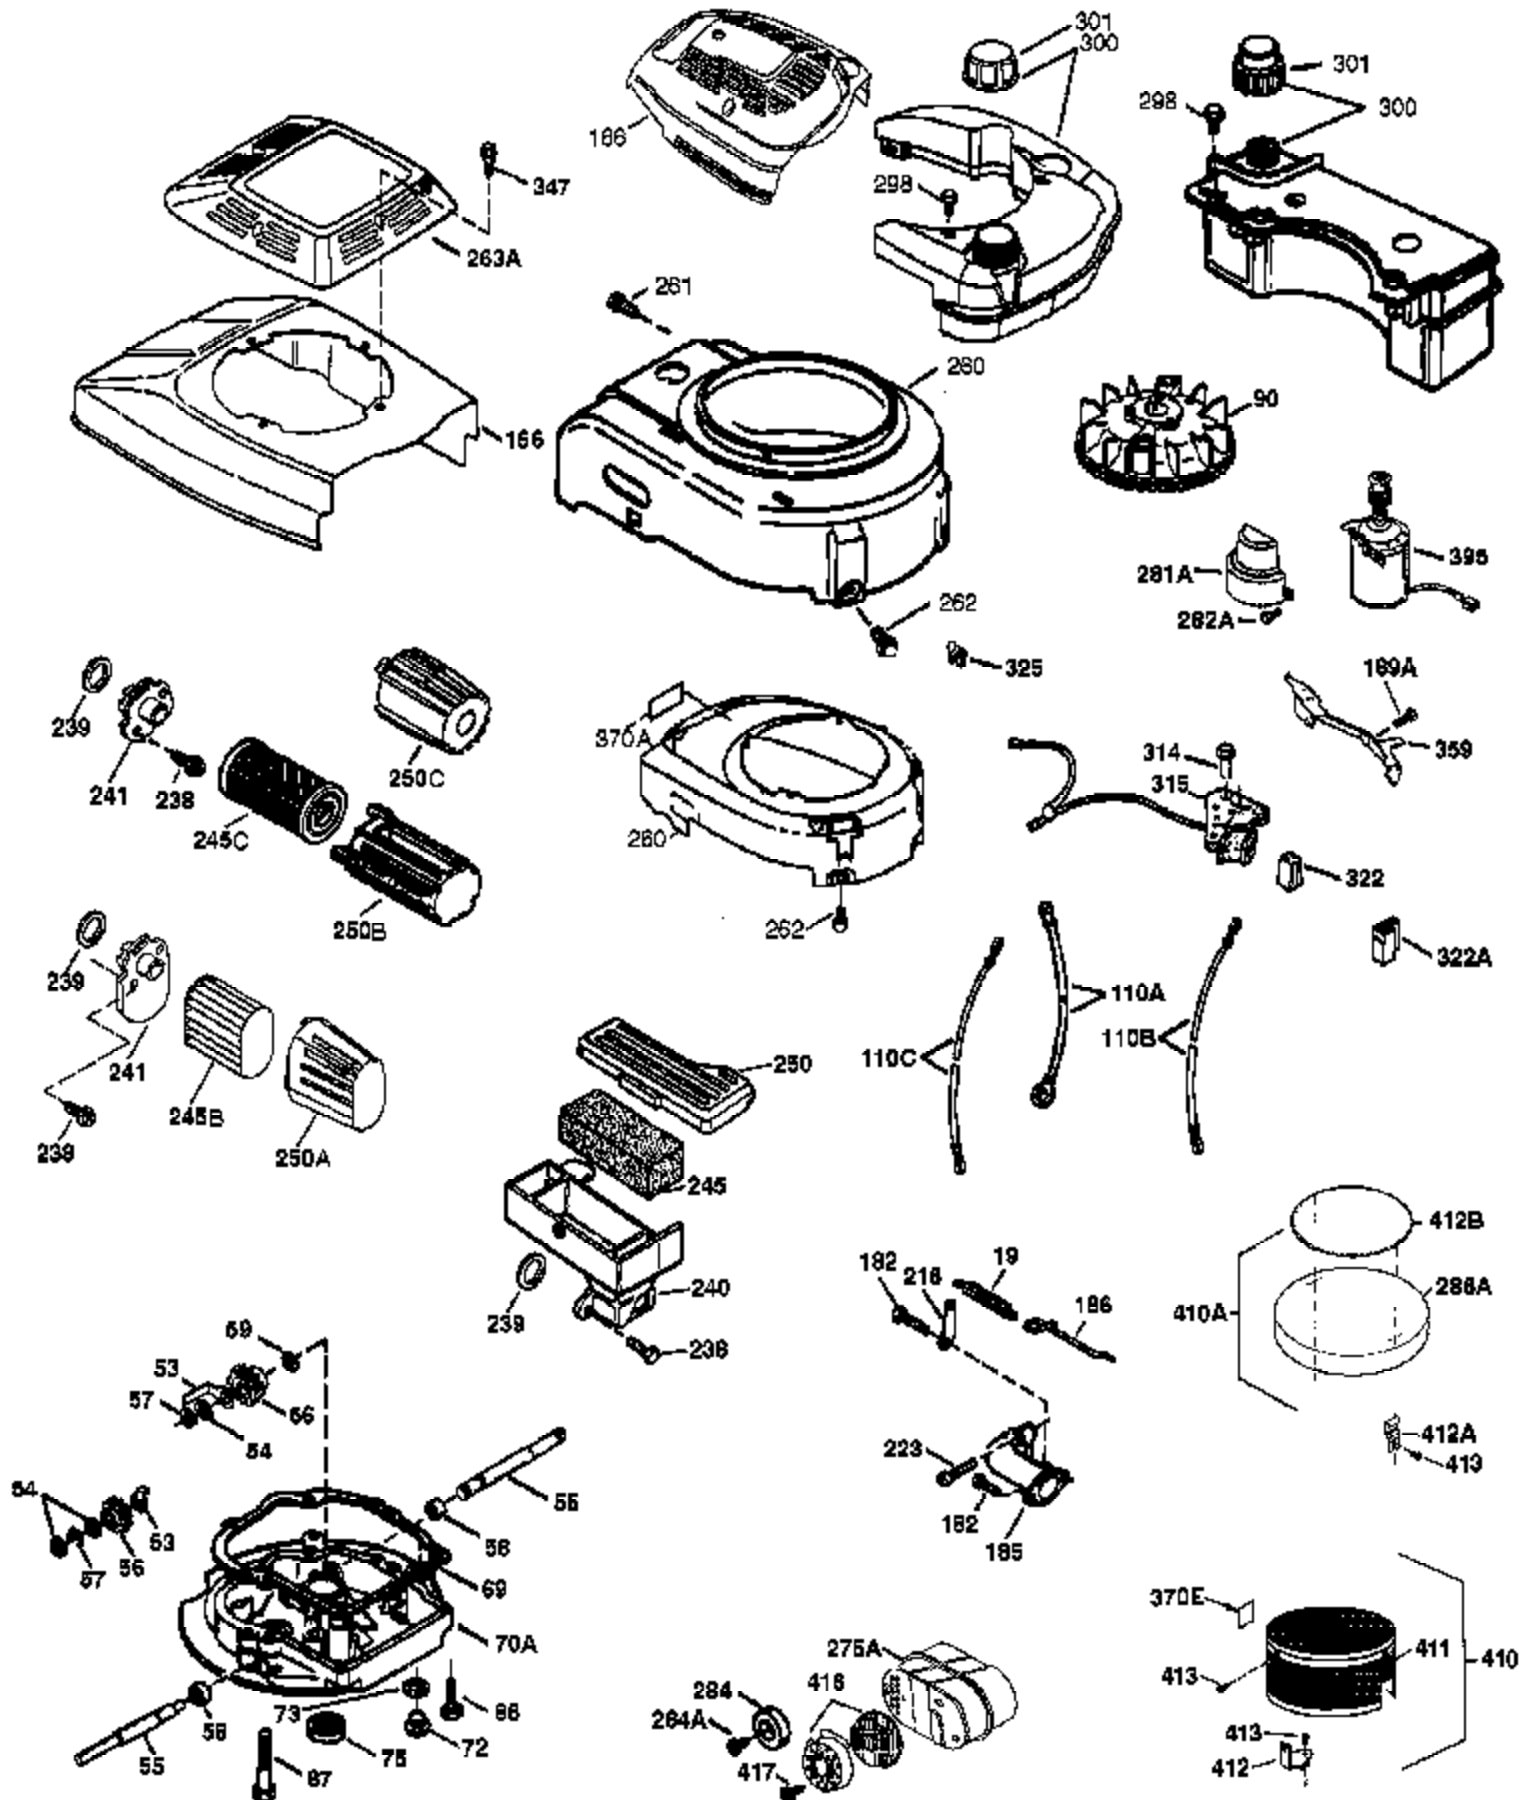

Ref #	Part Number	Qty	Description
19	37453	1	Governor Spring
41	40042	1	Piston & Pin Ass'y. (Std.) (Incl. 43)
41	40043	1	Piston & Pin Ass'y. (.010" OS)(Incl. 43)
69	37609	1	* Mounting Flange Gasket
72	37614	1	Oil Drain Plug
75	27897	1	Oil Seal
86	650488	6	Screw, 1/4-20 x 1-1/4"
90	611112	1	Flywheel
182	6201	2	Screw, 1/4-28 x 7/8"
185	37466	1	Intake Pipe
186	36255	1	Governor Link
223	650451	2	Screw, 1/4-20 x 1"
238	650932	2	Screw, 10-32 x 49/64"
239	34338	1	* Air Cleaner Gasket
241	36919	1	Air Cleaner Collar
245	36905	1	Air Cleaner Filter
250	37122	1	Air Cleaner Cover
260	37786	1	Blower Housing
261	30200	2	Screw, 10-24 x 9/16"
262	650831	2	Screw, 1/4-20 x 1/2"
263A	36758	1	Starter Grille
298	28763	3	Screw, 10-32 x 39/64"
300	35586A	1	Fuel Tank (Incl. 292 & 301)
301	36246	1	Fuel Cap Ass'y
411	37322	1	Debris Screen
412	37323	1	Debris Screen Bracket
413	650910	3	Screw, 8-32 x 1/4"
416	37530	1	Spark Arrestor Kit (Incl. 417)(Optional)
417	650760	1	Screw, 8-32 x 3/8" (Optional)