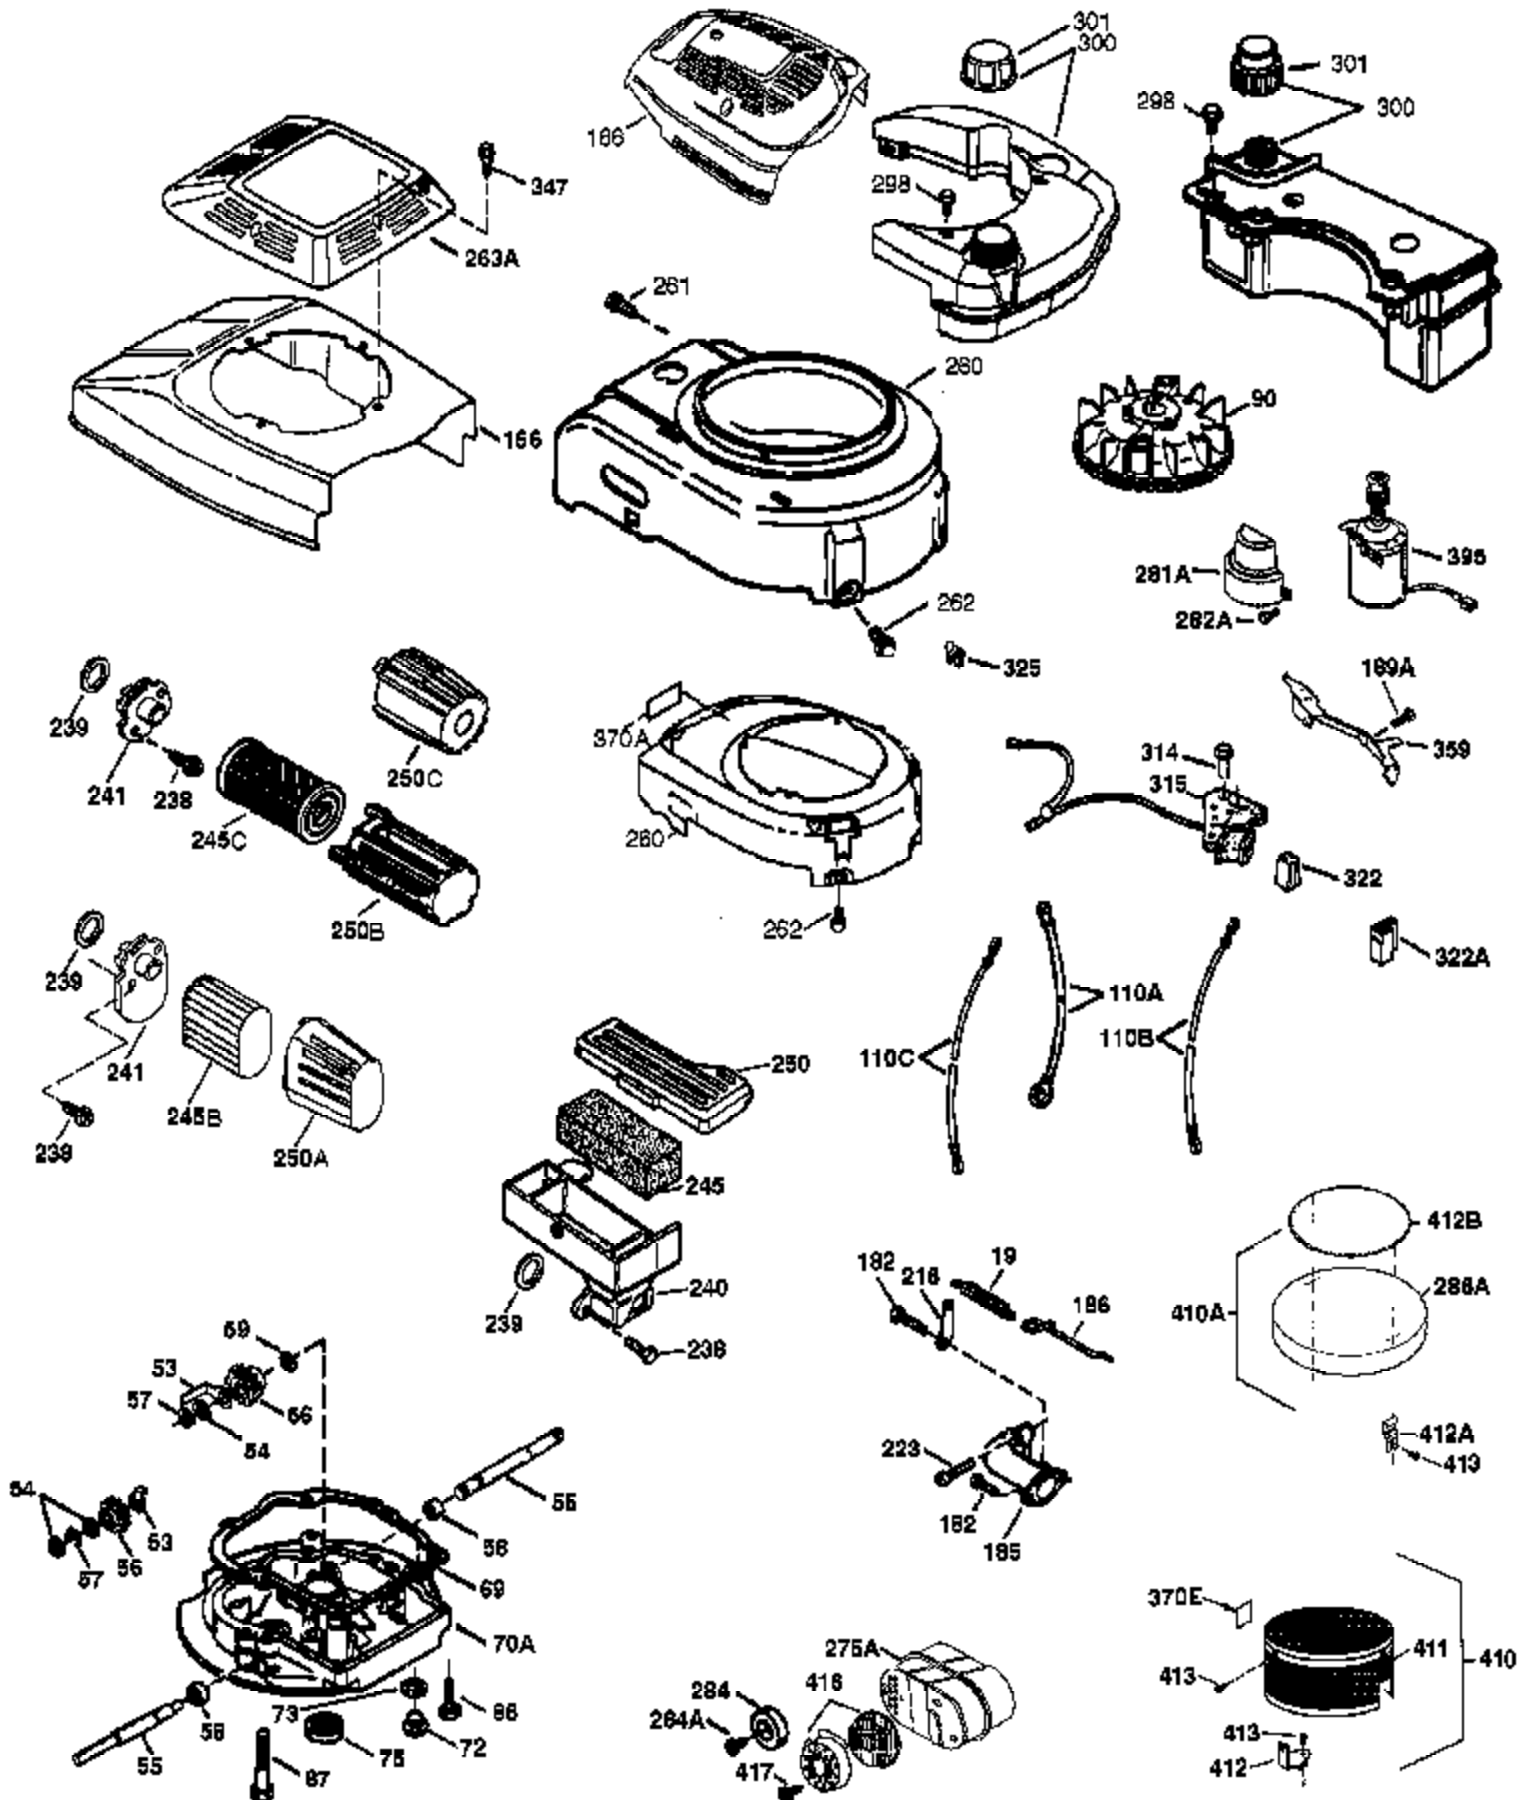

Ref #	Part Number	Qty	Description
19	36281	1	Extension Spring
41	40042	1	Piston & Pin Ass'y. (Std.) (Incl. 43)
41	40043	1	Piston & Pin Ass'y. (.010" OS) (Incl. 43)
69	37609	1	* Mounting Flange Gasket
72	37614	1	Oil Drain Plug
75	27897	1	Oil Seal
86	650488	6	Screw, 1/4-20 x 1-1/4"
90	611112	1	Flywheel
182	6201	2	Screw, 1/4-28 x 7/8"
185	37466	1	Intake Pipe
186	32653	1	Governor Link
216	33086	1	R.P.M. Adjusting Lever
223	650451	2	Screw, 1/4-20 x 1"
238	650932	2	Screw, 10-32 x 49/64"
239	34338	1	* Air Cleaner Gasket
241	36919	1	Air Cleaner Collar
245	36905	1	Air Cleaner Filter
250	37122	1	Air Cleaner Cover
260	37696A	1	Blower Housing
261	30200	2	Screw, 10-24 x 9/16"
262	650831	2	Screw, 1/4-20 x 1/2"
263A	36758	1	Engine Shroud
298	28763	2	Screw, 10-32 x 35/64"
300	35586A	1	Fuel Tank (Incl. 292 & 301)
301	36246	1	Fuel Cap
347	650898A	4	Screw, 10-32 x 27/32"
370A	36261	2	Lubrication Decal
416	37530	1	Spark Arrestor Kit (Incl. 417)(Optional)
417	650760	1	Screw, 8-32 x 3/8" (Optional)